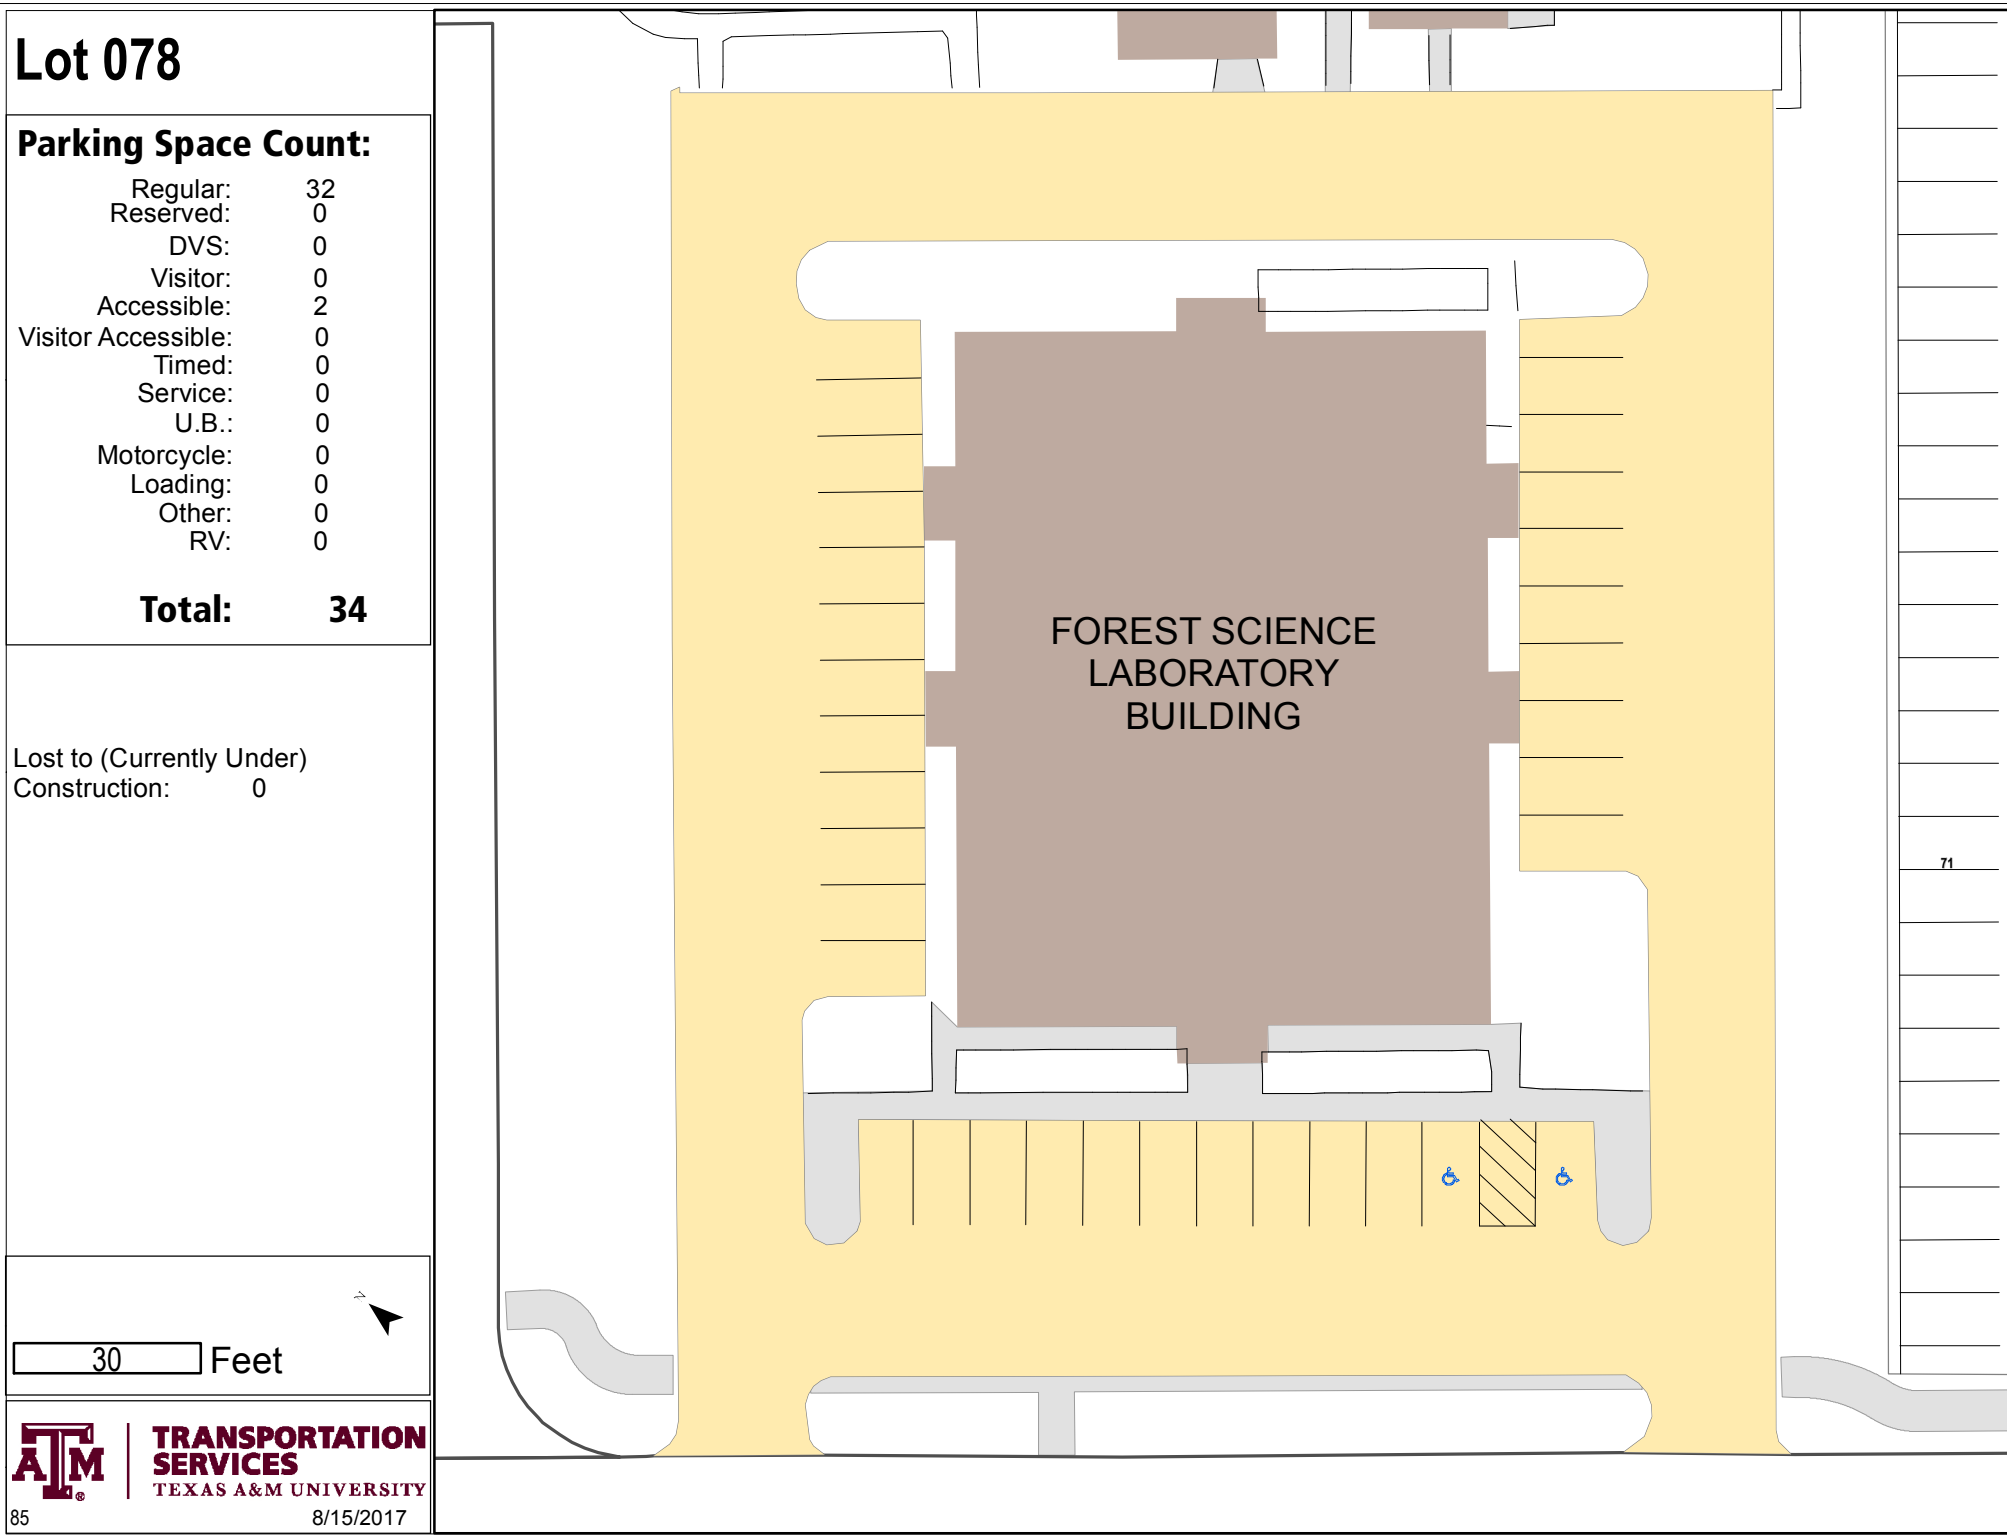

Lot 078

Parking Space Count:

Regular:	32
Reserved:	0
DVS:	0
Visitor:	0
Accessible:	2
Visitor Accessible:	0
Timed:	0
Service:	0
U.B.:	0
Motorcycle:	0
Loading:	0
Other:	0
RV:	0

Total: 34

Lost to (Currently Under)
Construction: 0

30 Feet