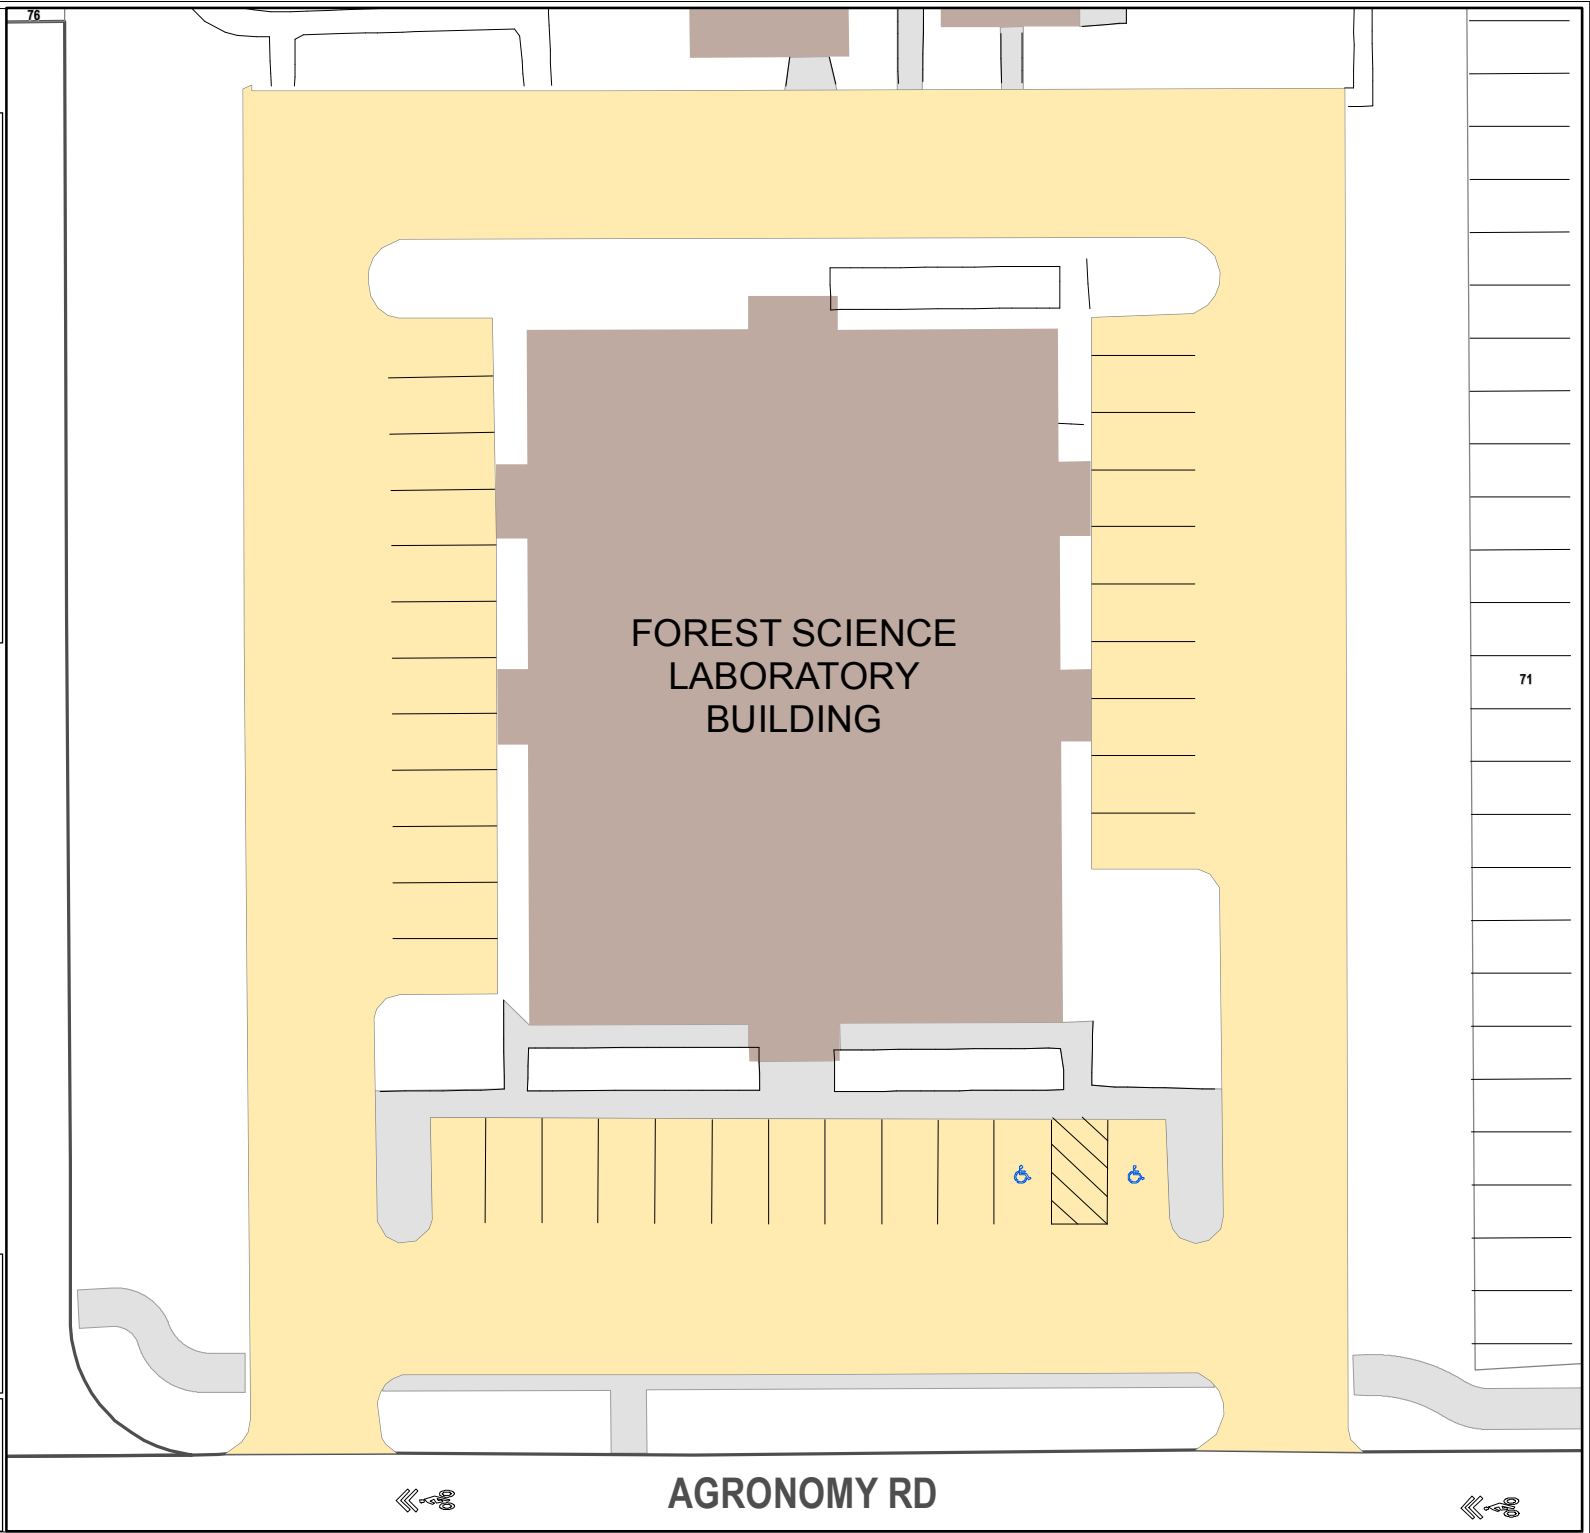

Lot 078

Parking Space Count:

Regular:	32
Reserved:	0
DVS:	0
Visitor:	0
Accessible:	2
Visitor Accessible:	0
Timed:	0
Service:	0
U.B.:	0
Motorcycle:	0
Loading:	0
Other:	0
RV:	0

Total: 34

Lost to (Currently Under)
Construction: 0

30 Feet

AGRONOMY RD