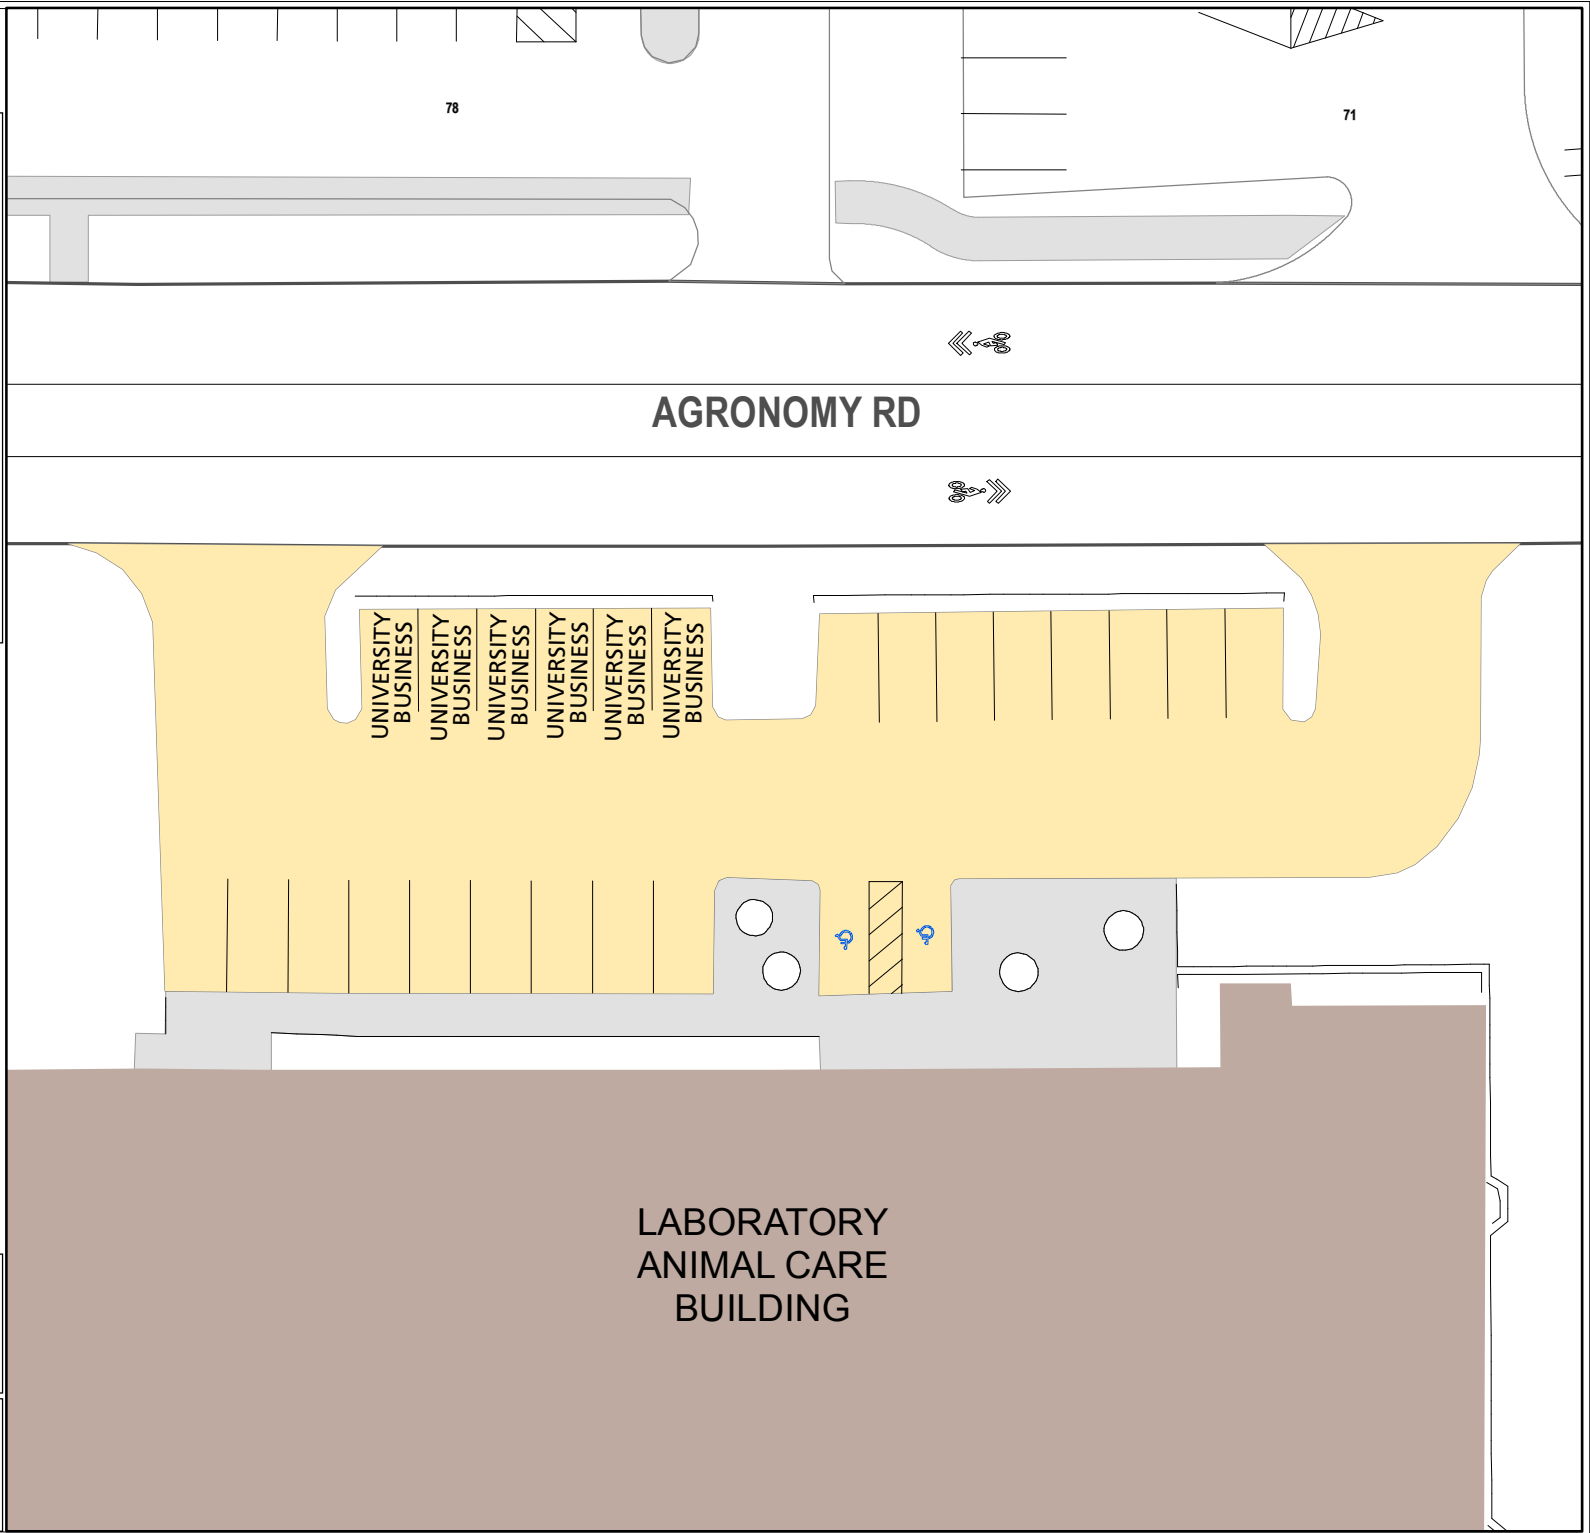

Lot 079

Parking Space Count:

Regular:	17
Reserved:	0
DVS:	0
Visitor:	0
Accessible:	2
Visitor Accessible:	0
Timed:	0
Service:	0
U.B.:	6
Motorcycle:	0
Loading:	0
Other:	0
RV:	0

Total: 25

Lost to (Currently Under)
Construction: 0

30 Feet

TEXAS A&M UNIVERSITY
Transportation Services