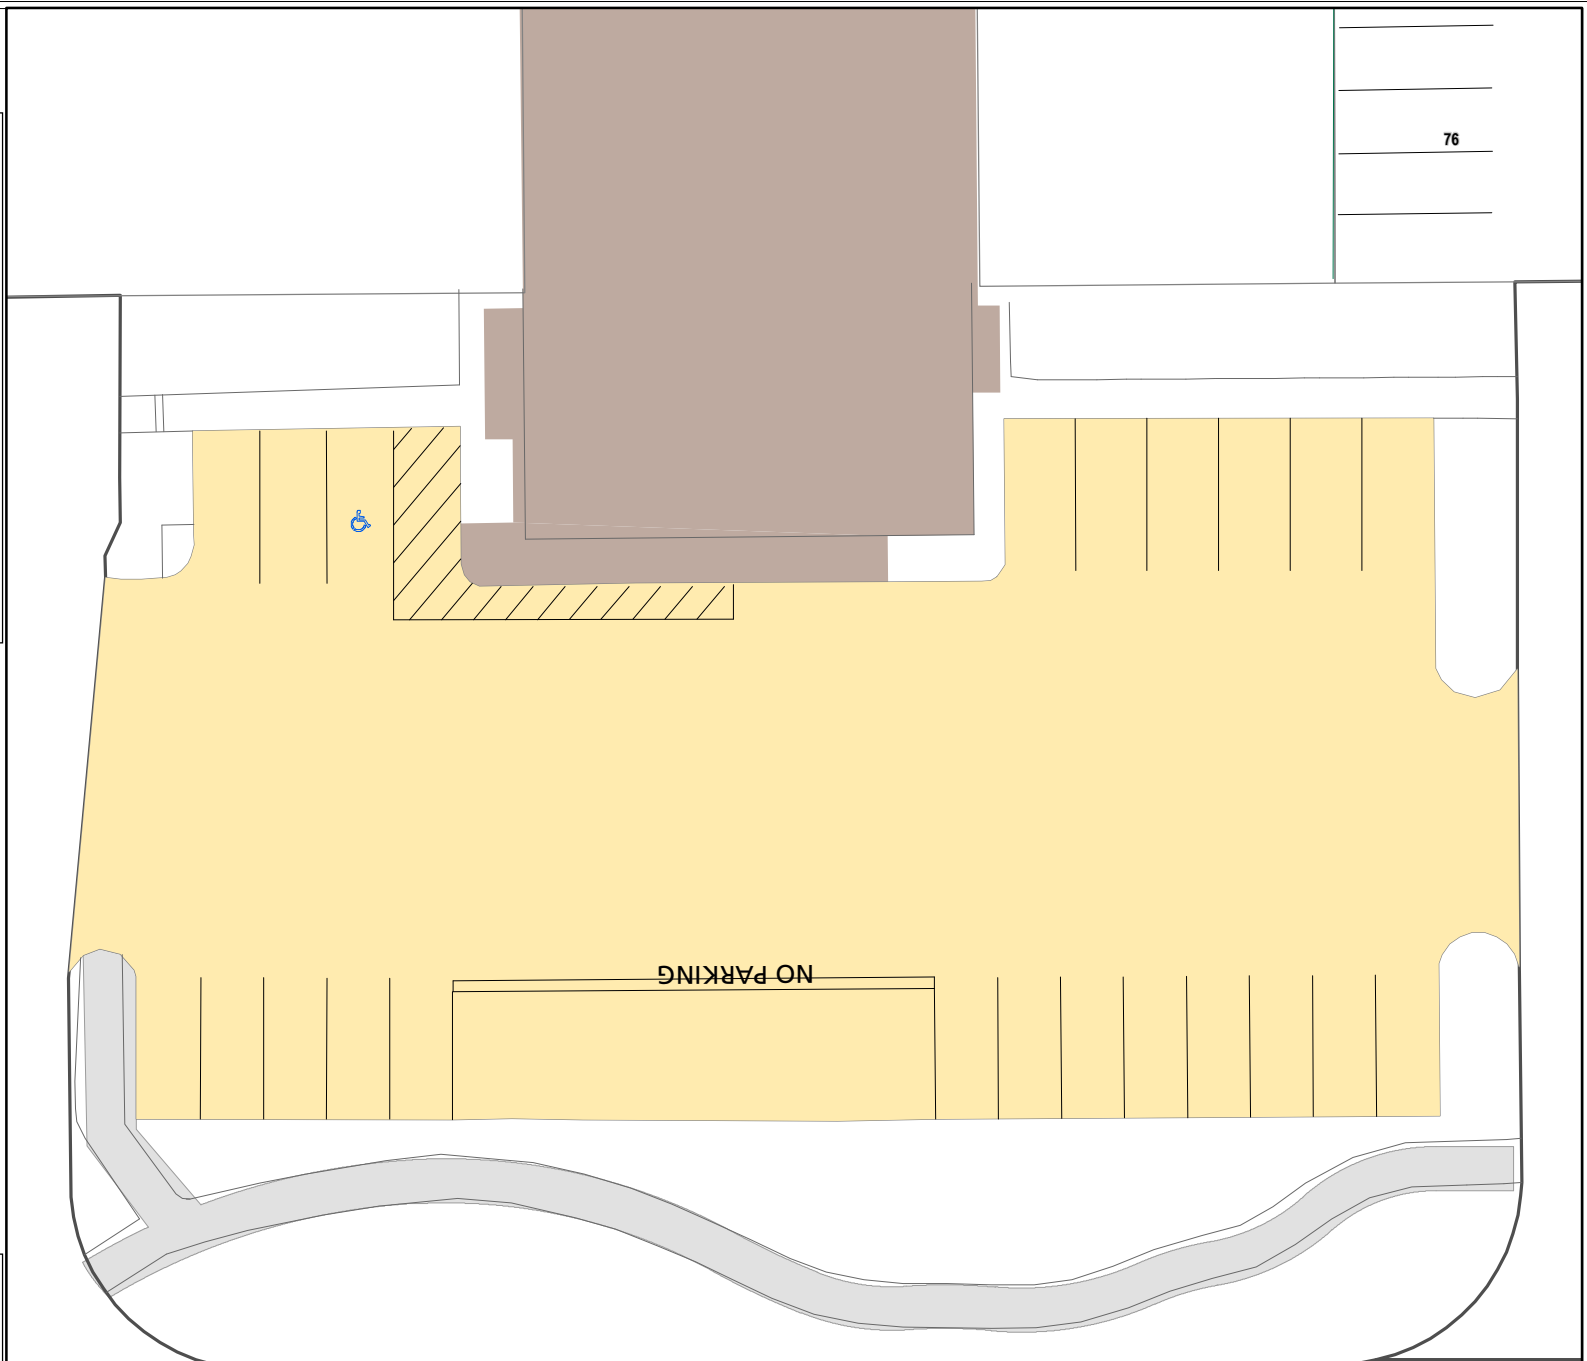

# Lot 081

## Parking Space Count:

Regular:	0
Reserved:	0
DVS:	0
Visitor:	0
Accessible:	1
Visitor Accessible:	0
Timed:	0
Service:	0
U.B.:	0
Motorcycle:	0
Loading:	0
Other:	21
RV:	0

**Total: 22**

Lost to (Currently Under)  
Construction: 0

30 Feet