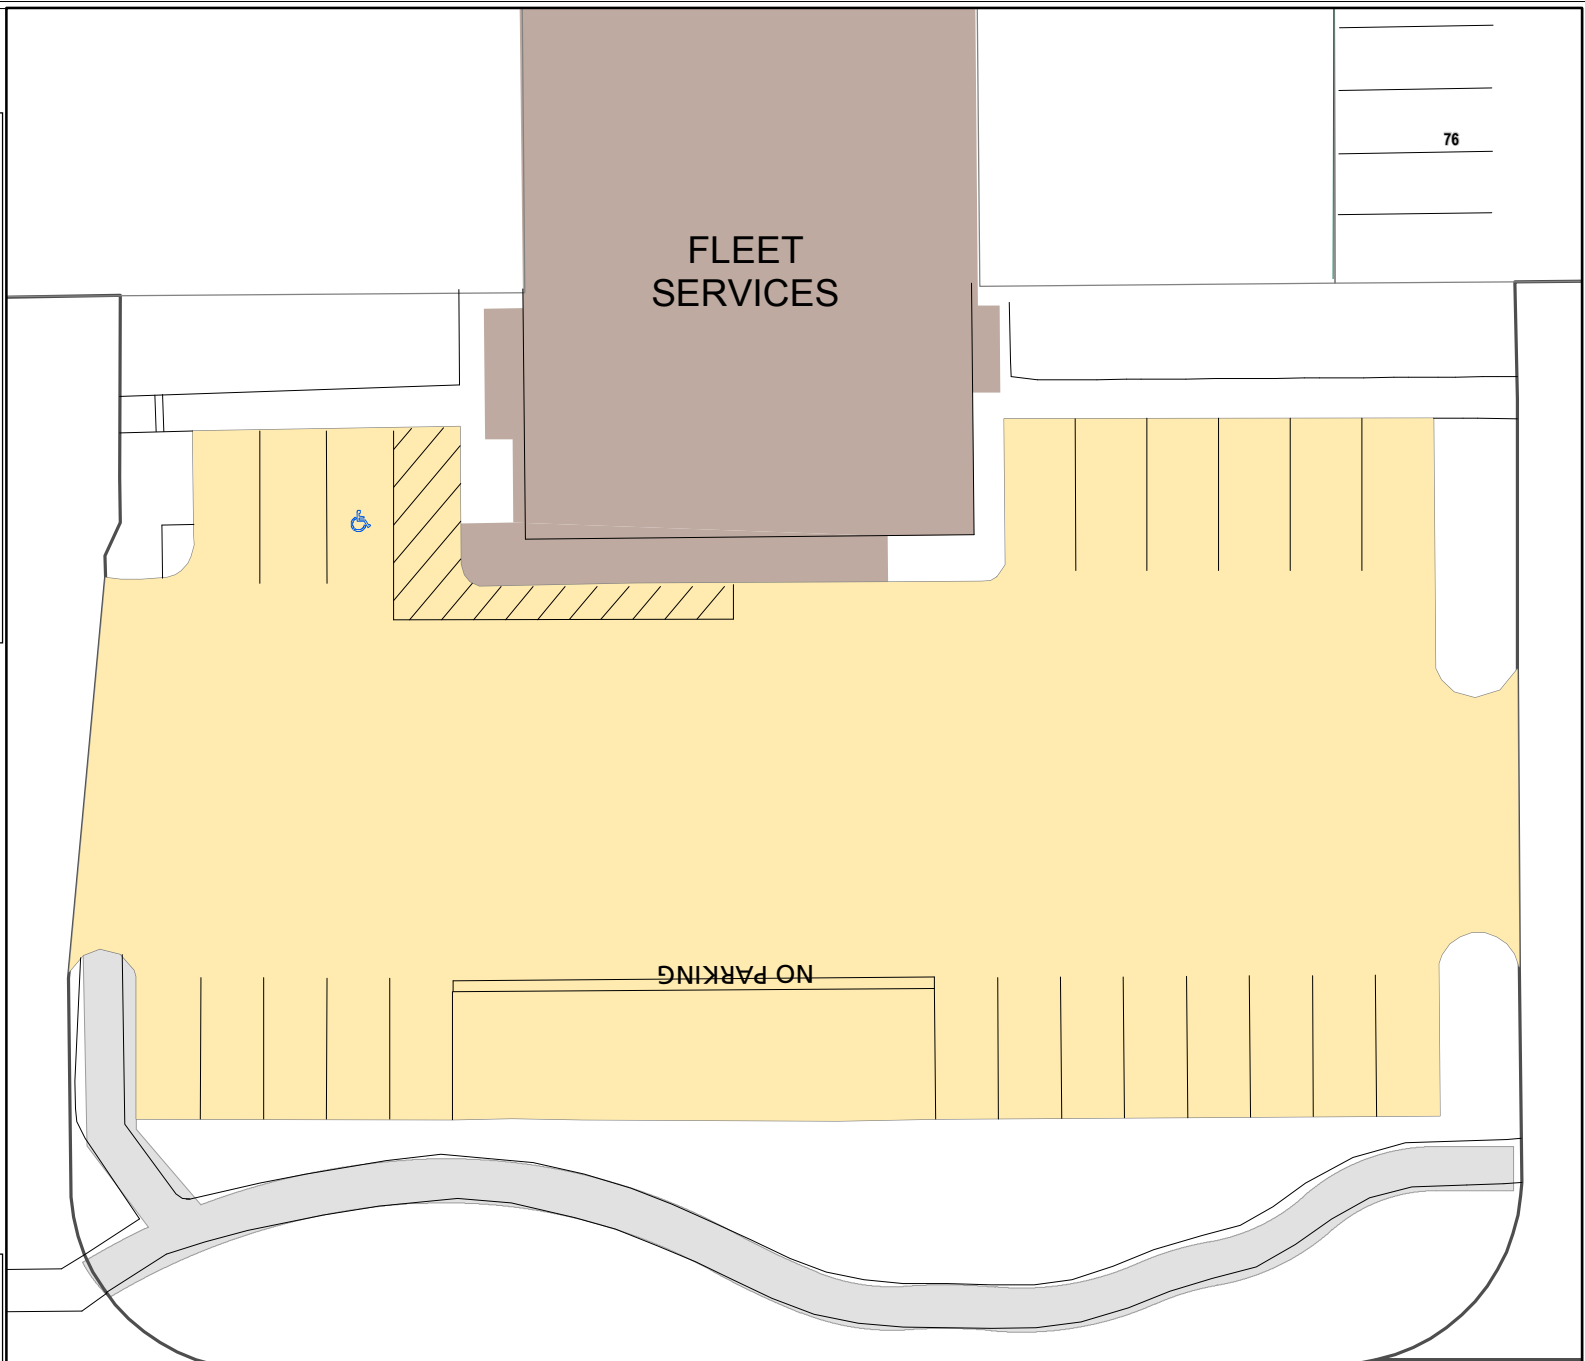

# Lot 081

## Parking Space Count:

Regular:	0
Reserved:	0
DVS:	0
Visitor:	0
Accessible:	1
Visitor Accessible:	0
Timed:	0
Service:	0
U.B.:	0
Motorcycle:	0
Loading:	0
Other:	21
RV:	0

**Total: 22**

Lost to (Currently Under)  
Construction: 0

30 Feet