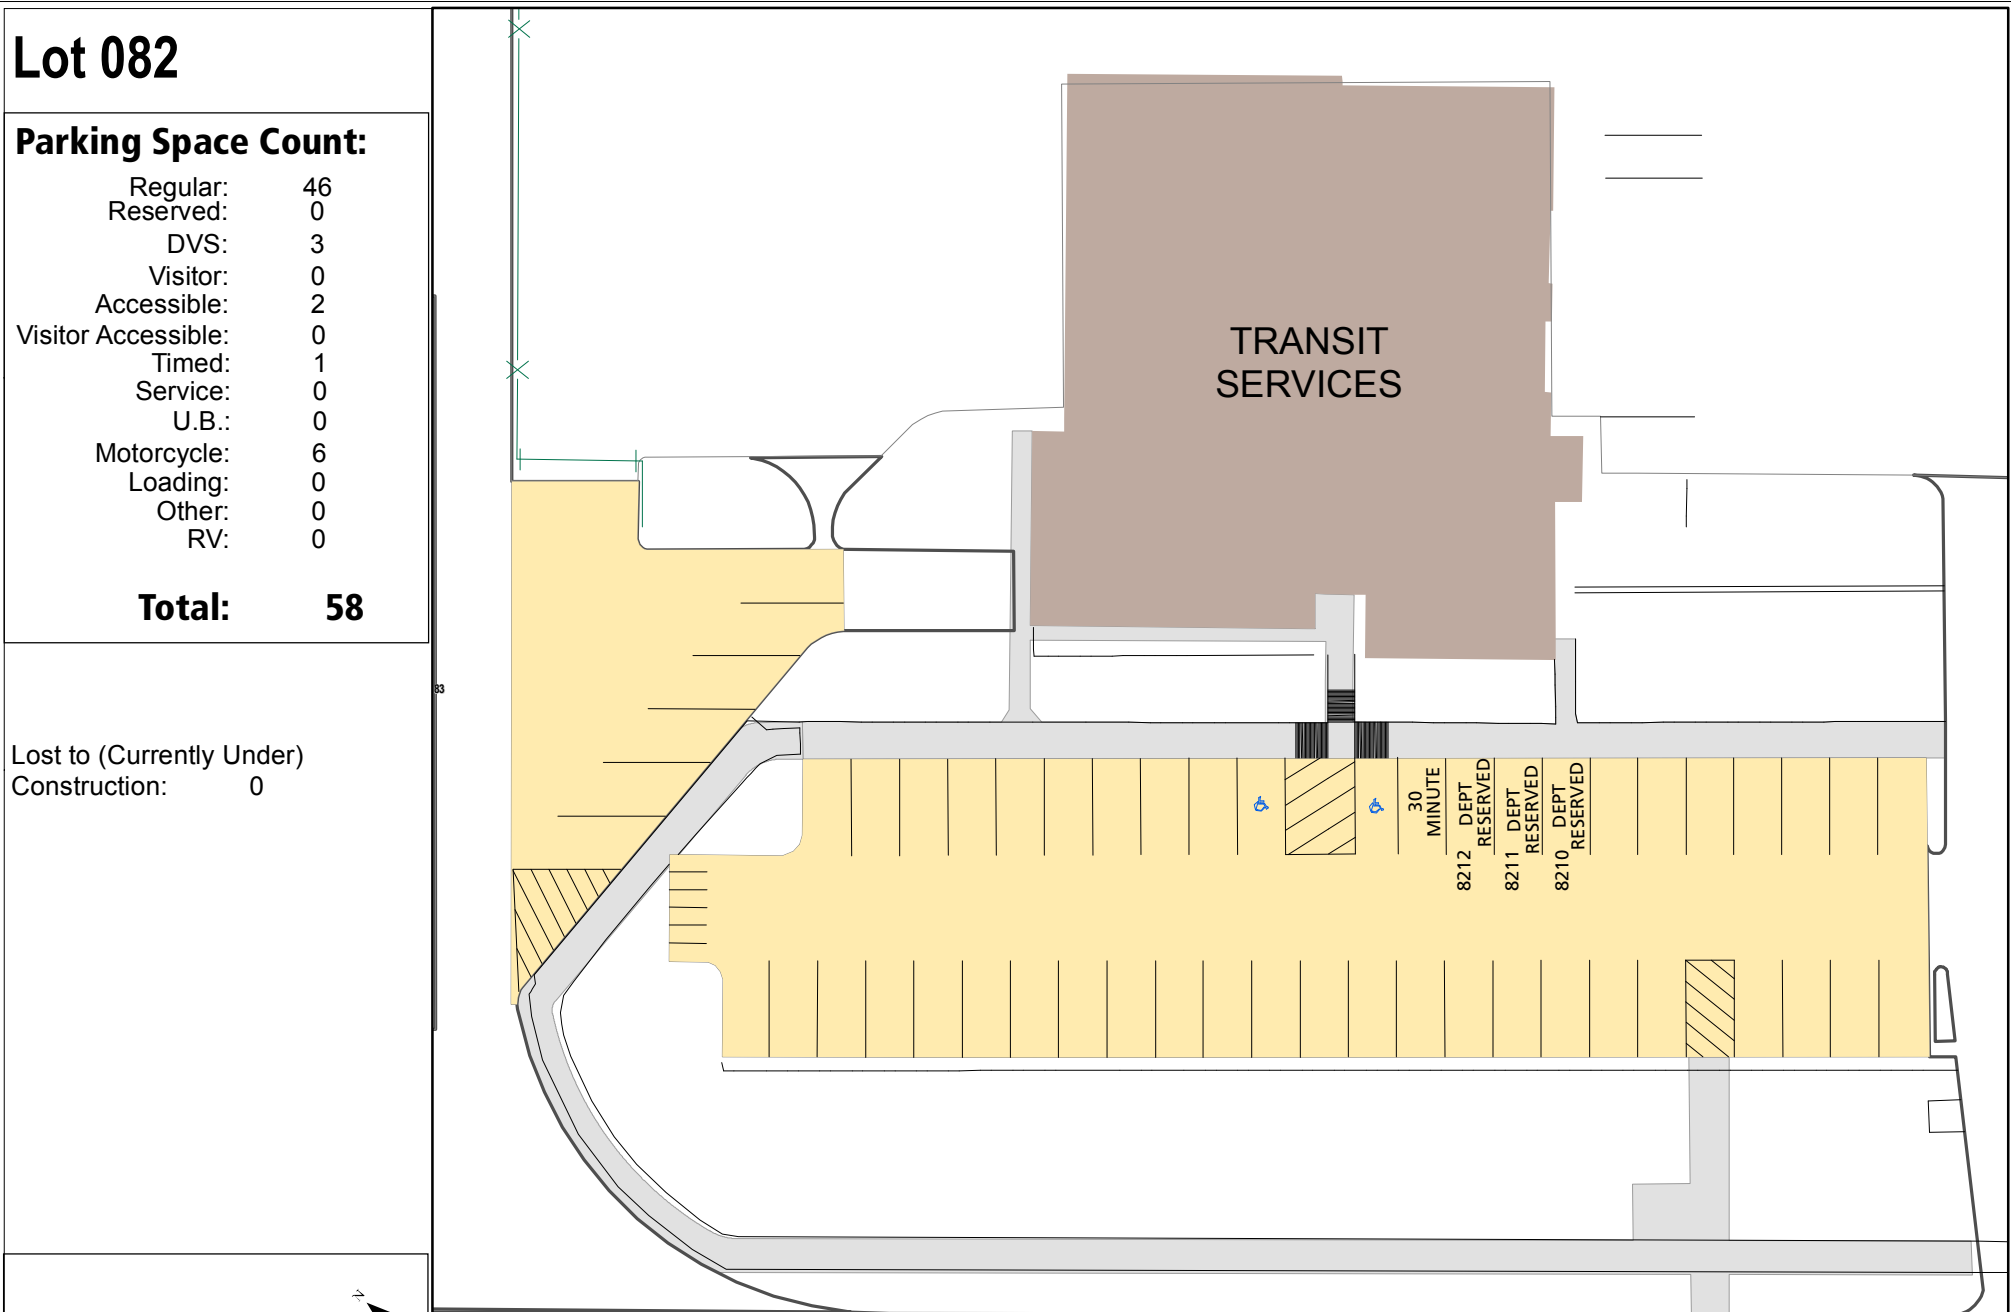

Lot 082

Parking Space Count:

Regular:	46
Reserved:	0
DVS:	3
Visitor:	0
Accessible:	2
Visitor Accessible:	0
Timed:	1
Service:	0
U.B.:	0
Motorcycle:	6
Loading:	0
Other:	0
RV:	0

Total: 58

Lost to (Currently Under) Construction: 0

40 Feet

AGRONOMY RD