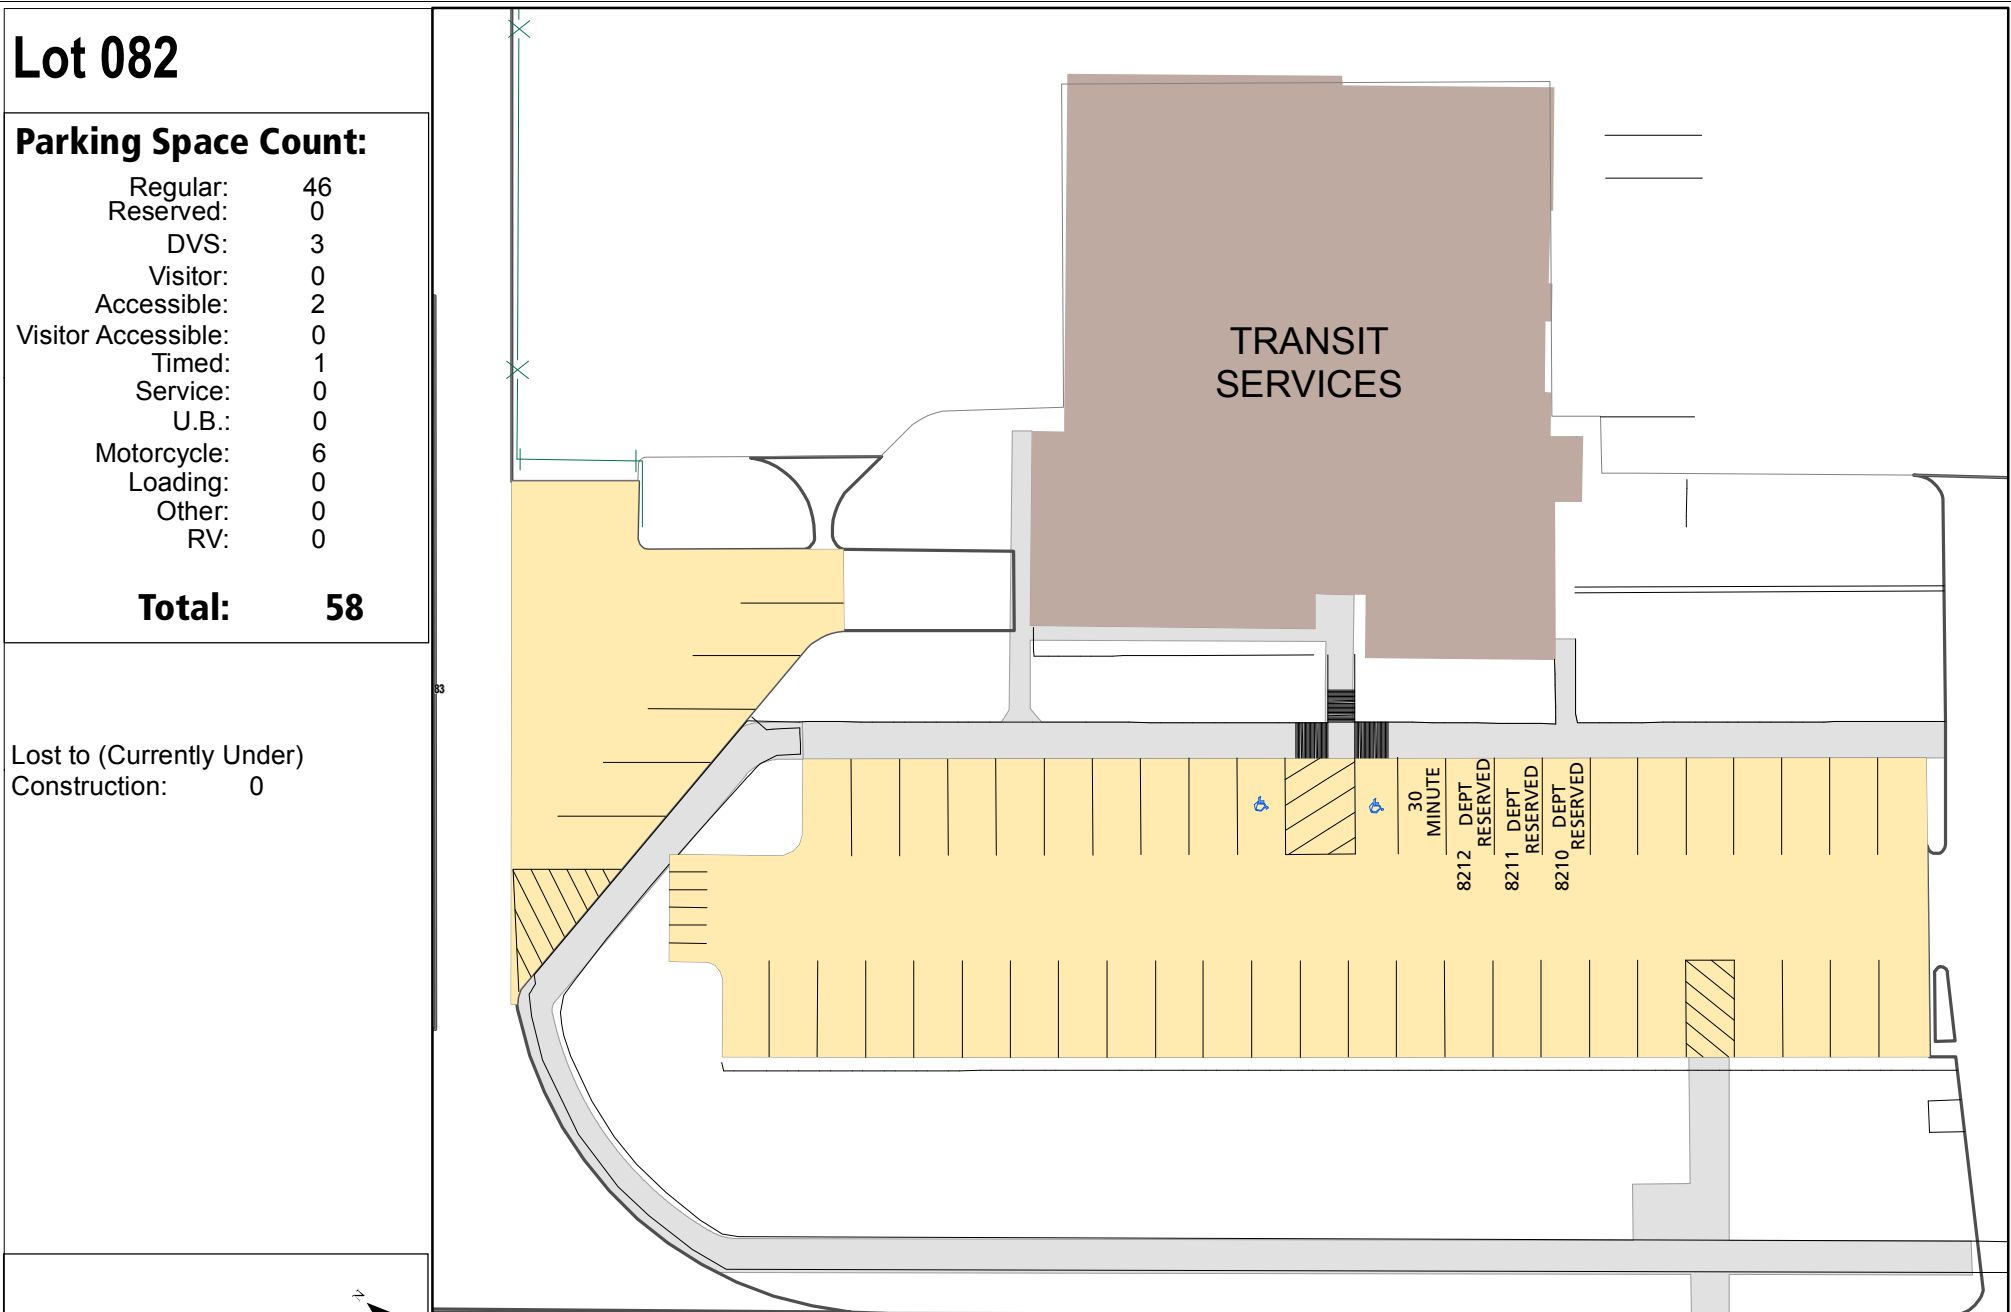

Lot 082

Parking Space Count:

Regular:	46
Reserved:	0
DVS:	3
Visitor:	0
Accessible:	2
Visitor Accessible:	0
Timed:	1
Service:	0
U.B.:	0
Motorcycle:	6
Loading:	0
Other:	0
RV:	0

Total: 58

Lost to (Currently Under) Construction: 0

40 Feet

AGRONOMY RD