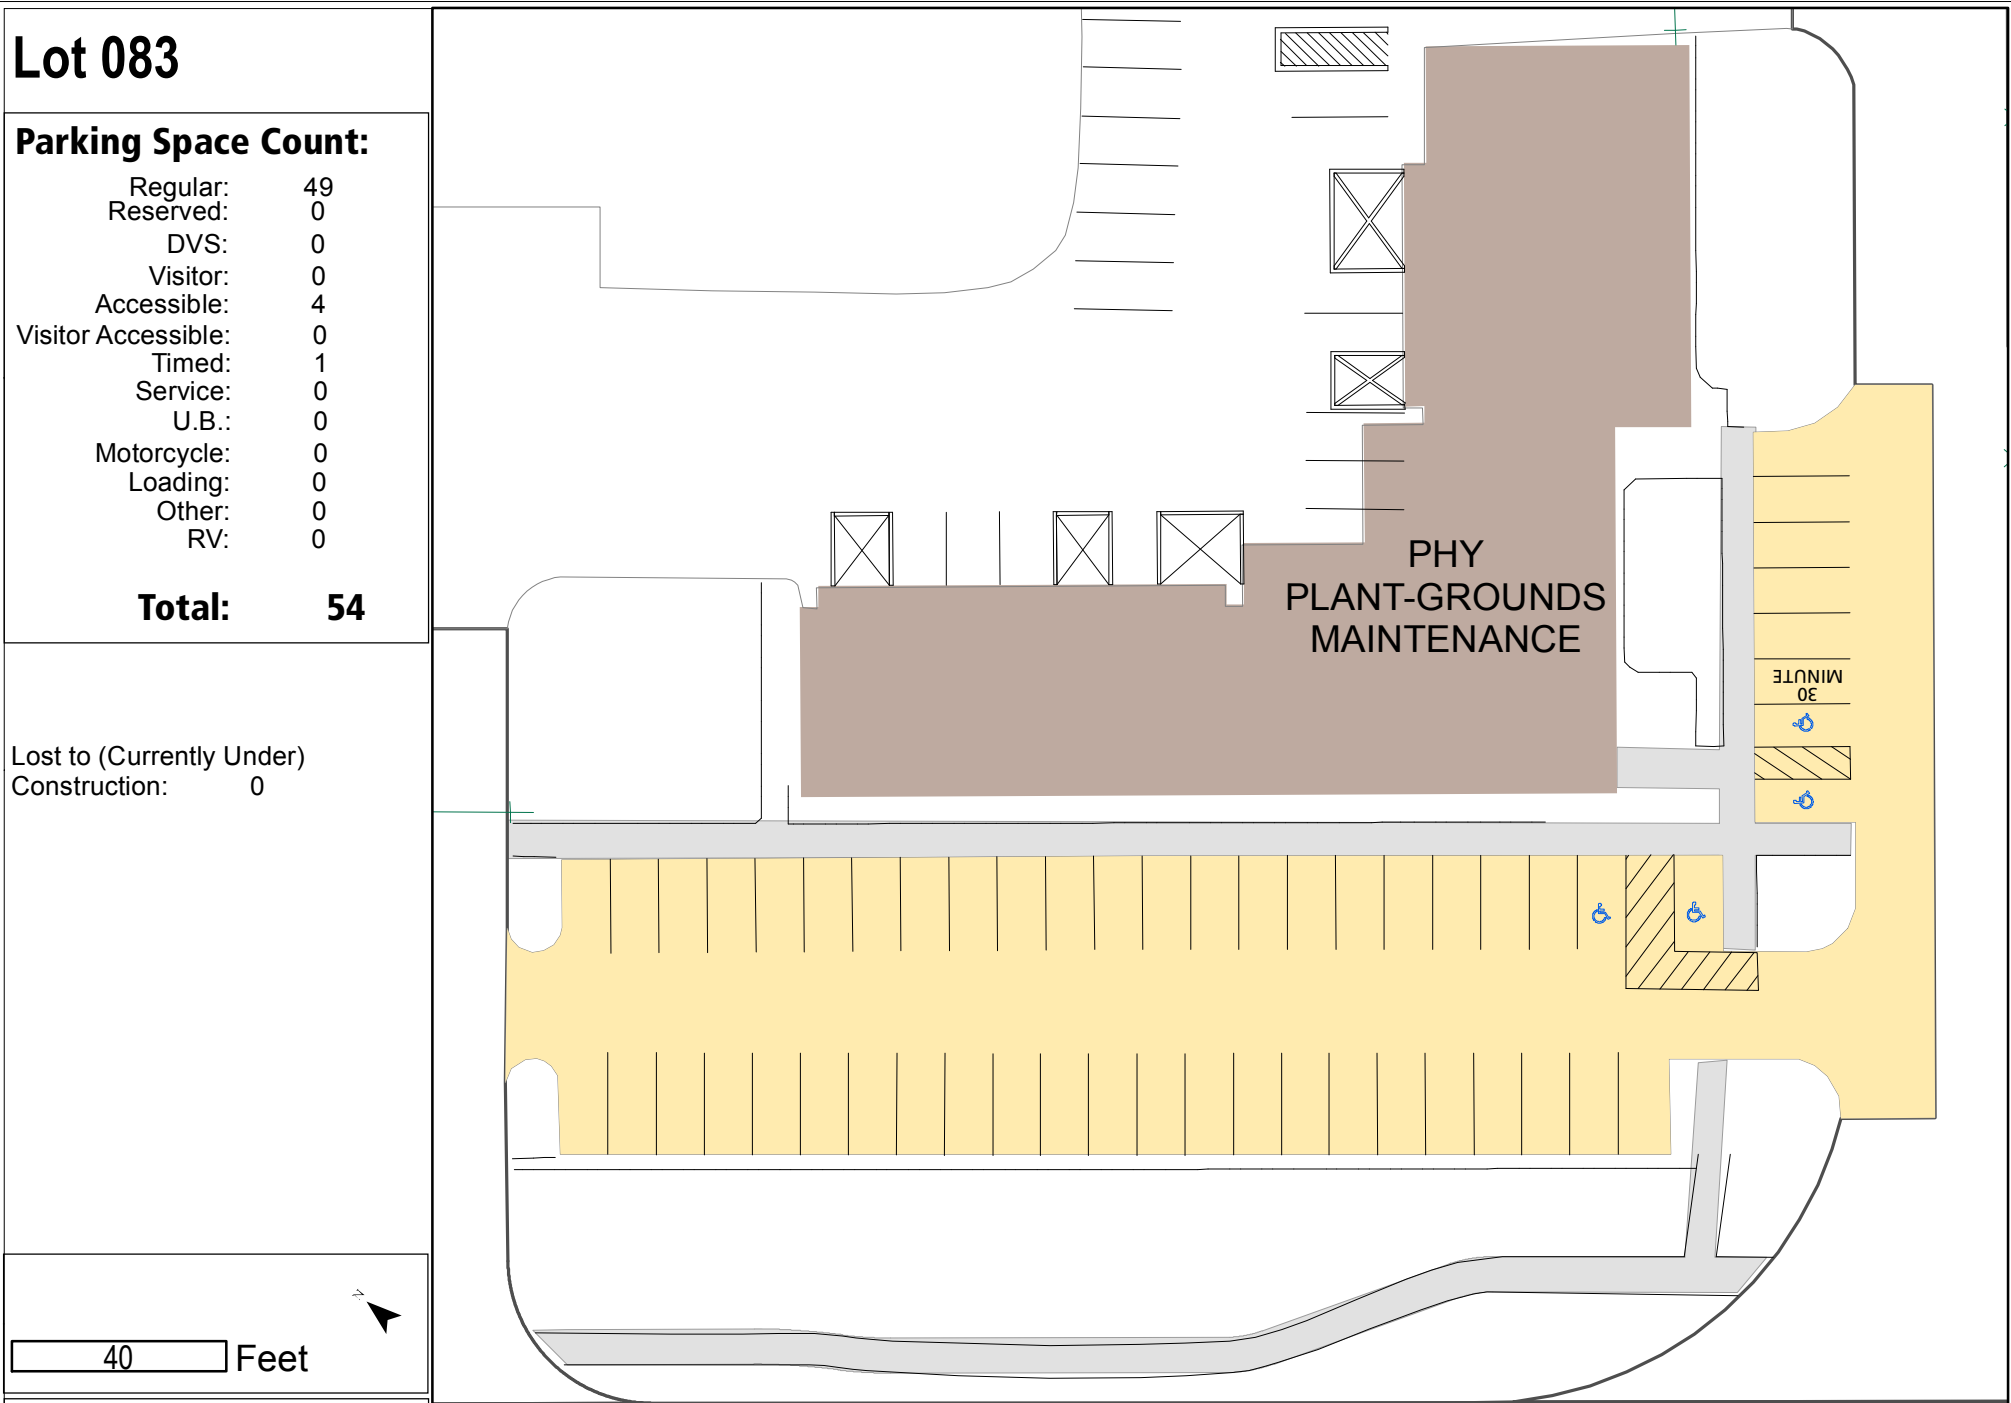

# Lot 083

## Parking Space Count:

Regular:	49
Reserved:	0
DVS:	0
Visitor:	0
Accessible:	4
Visitor Accessible:	0
Timed:	1
Service:	0
U.B.:	0
Motorcycle:	0
Loading:	0
Other:	0
RV:	0

**Total: 54**

Lost to (Currently Under)  
Construction: 0

40 Feet