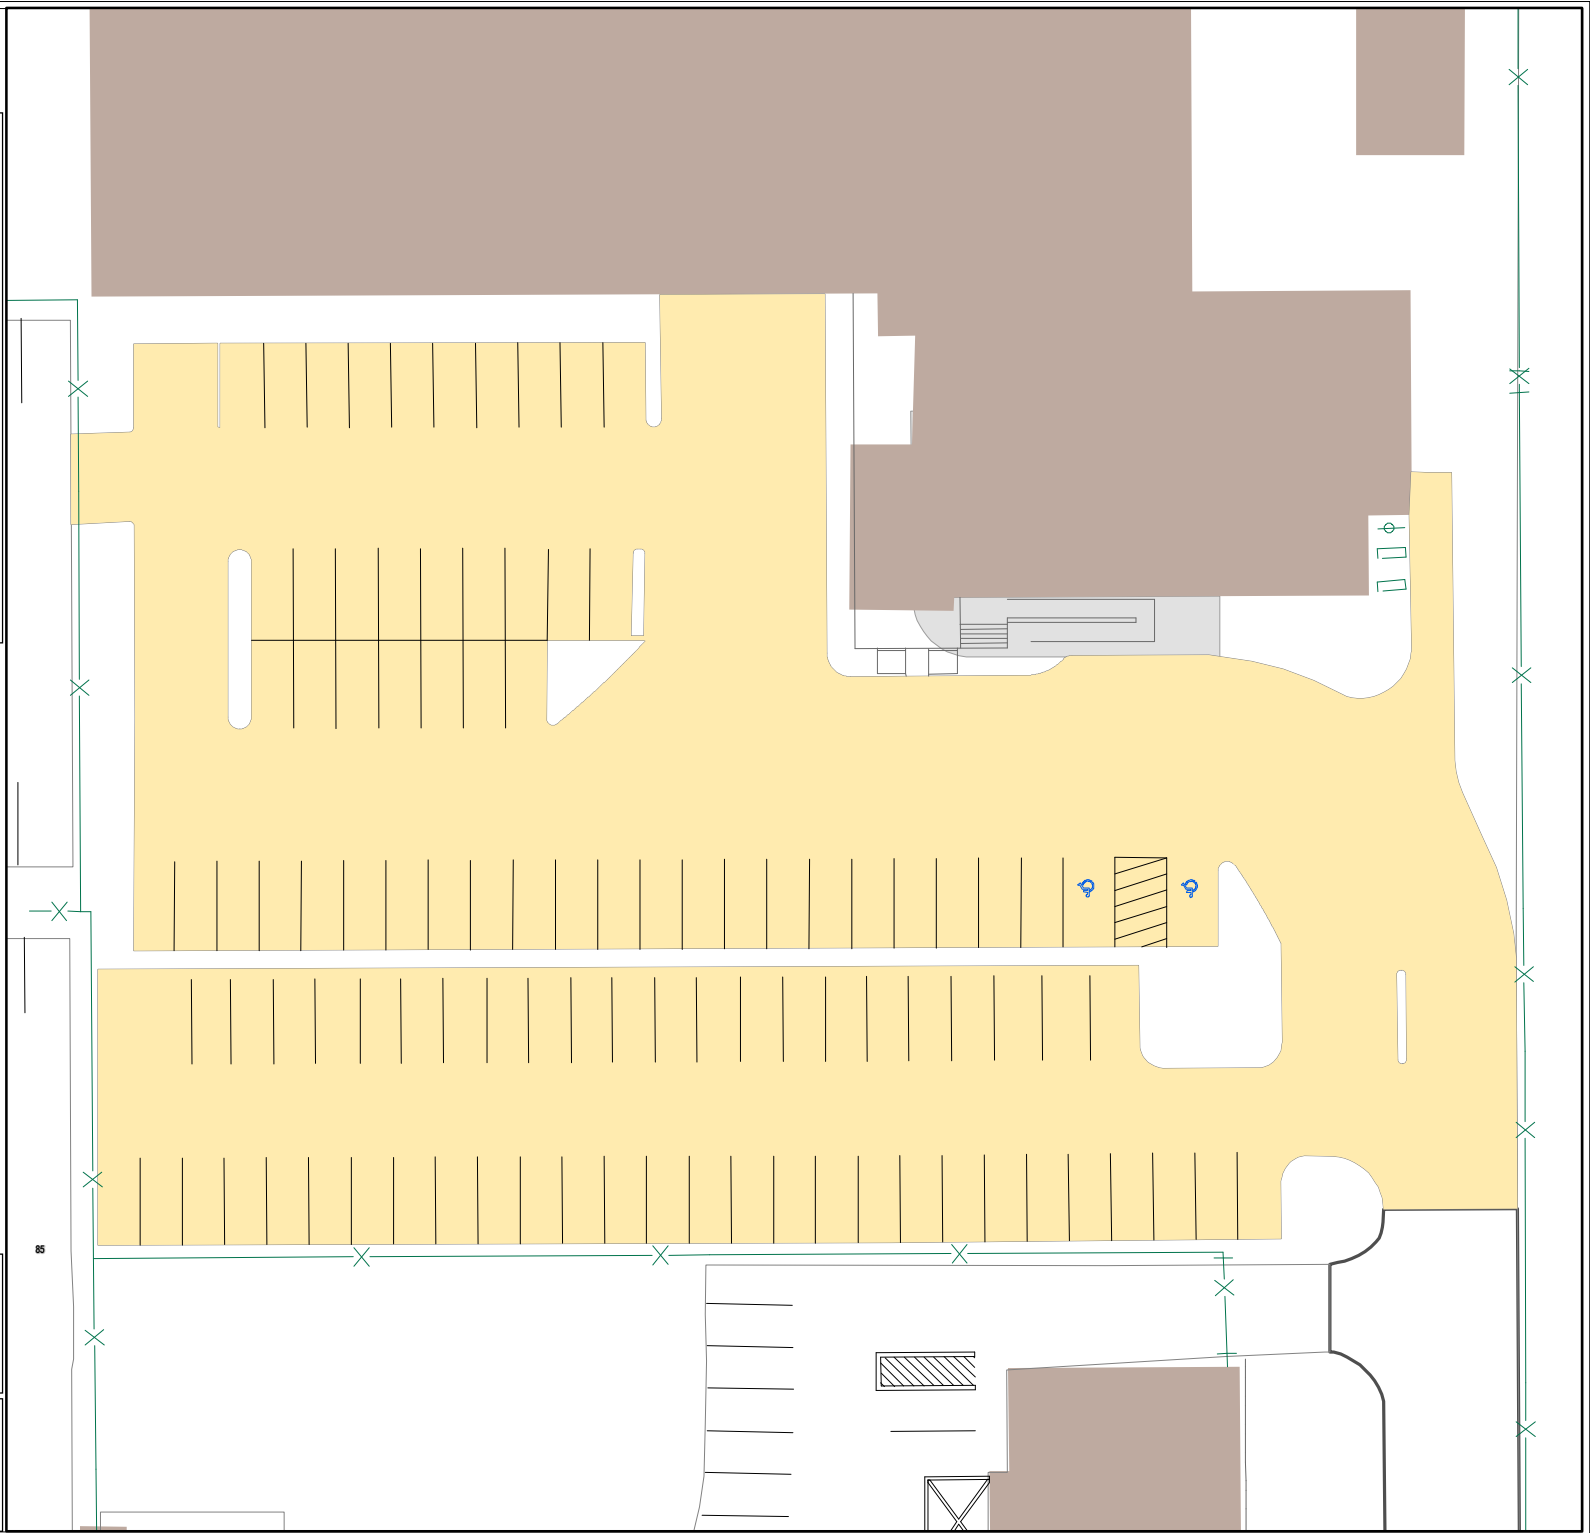

Lot 084

Parking Space Count:

Regular:	98
Reserved:	0
DVS:	0
Visitor:	0
Accessible:	2
Visitor Accessible:	0
Timed:	0
Service:	0
U.B.:	0
Motorcycle:	0
Loading:	1
Other:	0
RV:	0

Total: 101

Lost to (Currently Under)
Construction: 0

40 Feet