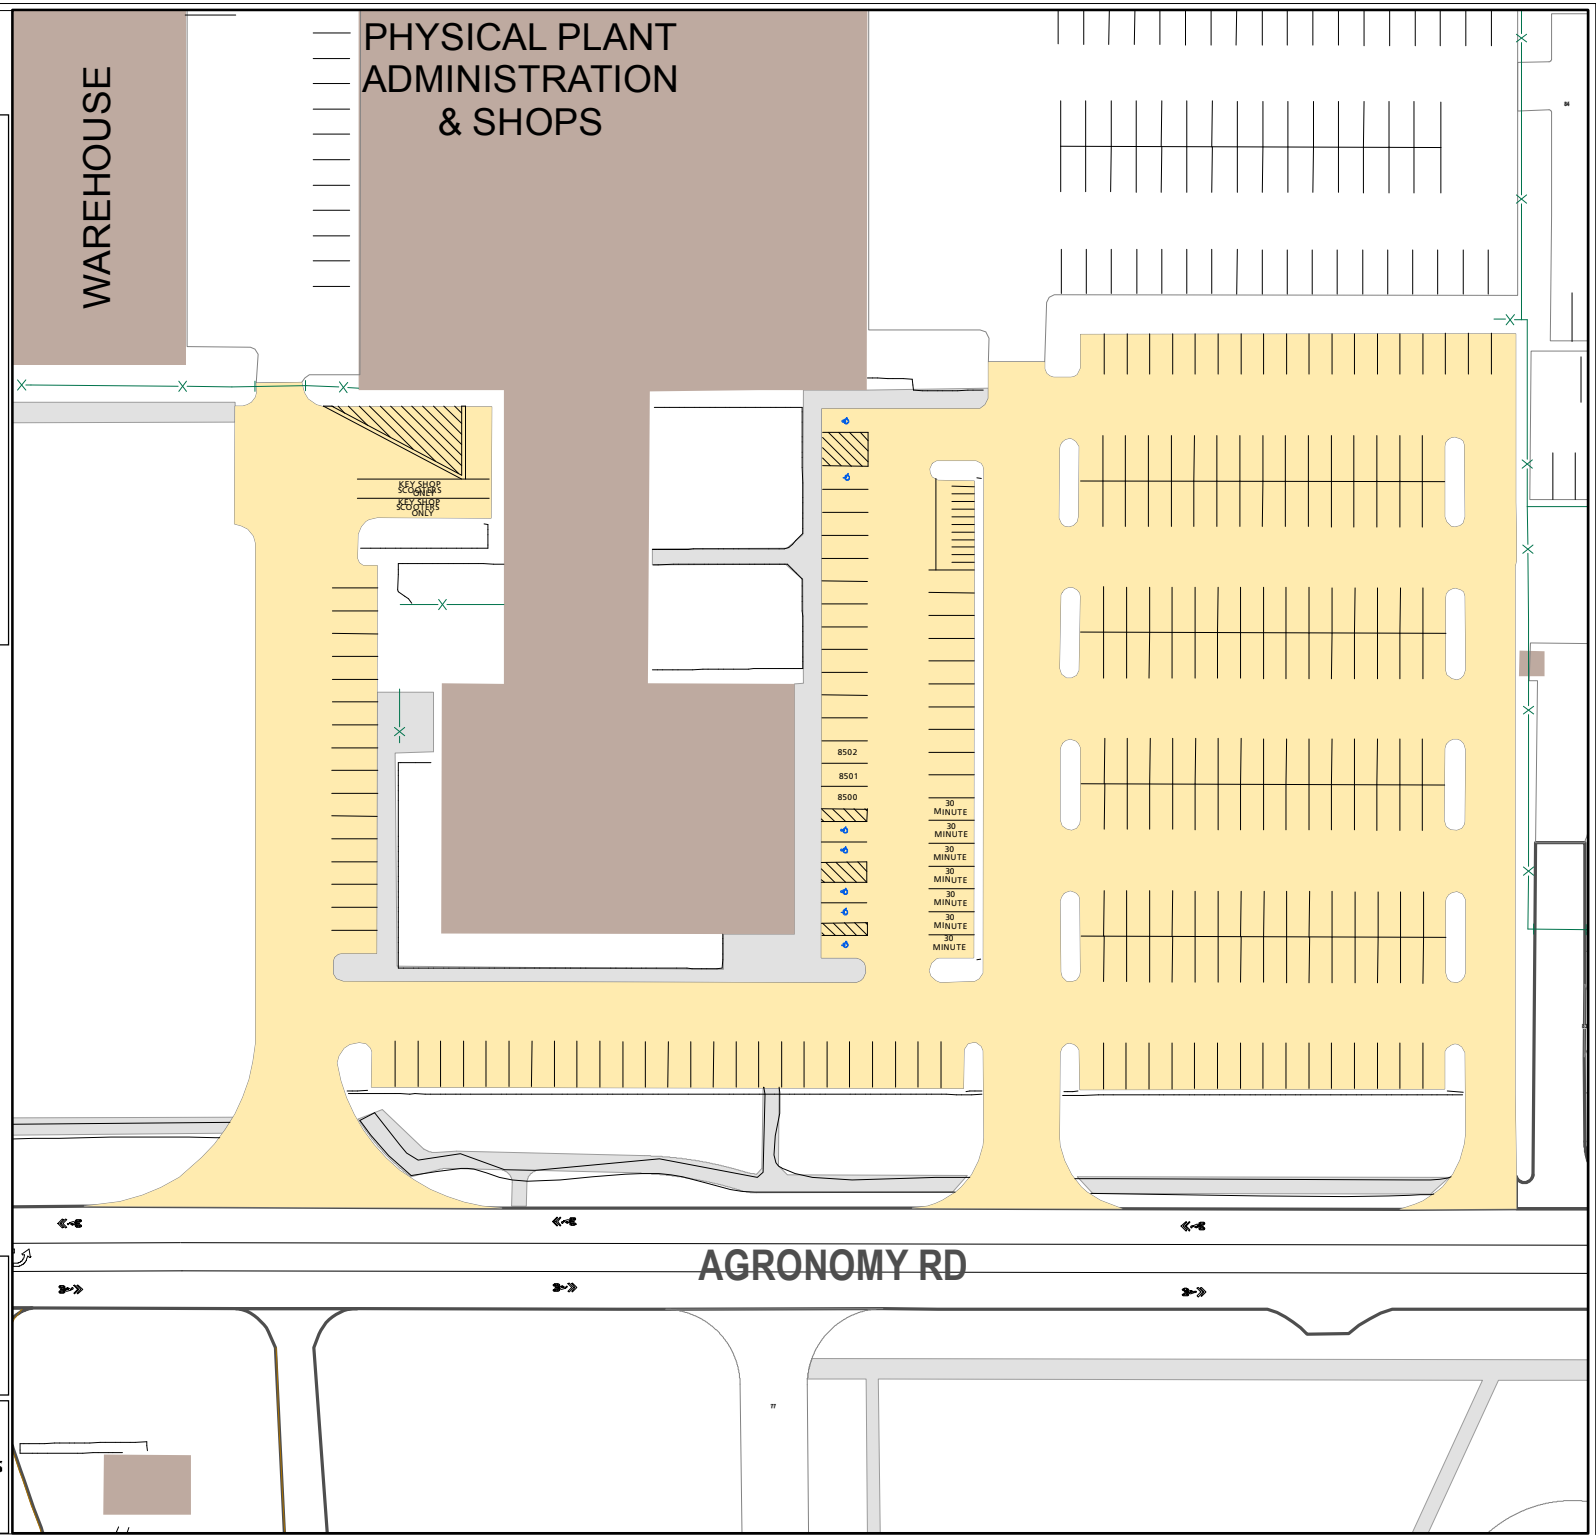

# Lot 085

## Parking Space Count:

Regular:	227
Reserved:	3
DVS:	0
Visitor:	0
Accessible:	7
Visitor Accessible:	0
Timed:	7
Service:	0
U.B.:	0
Motorcycle:	12
Loading:	1
Other:	2
RV:	0

**Total: 259**

Lost to (Currently Under) Construction: 0

80 Feet