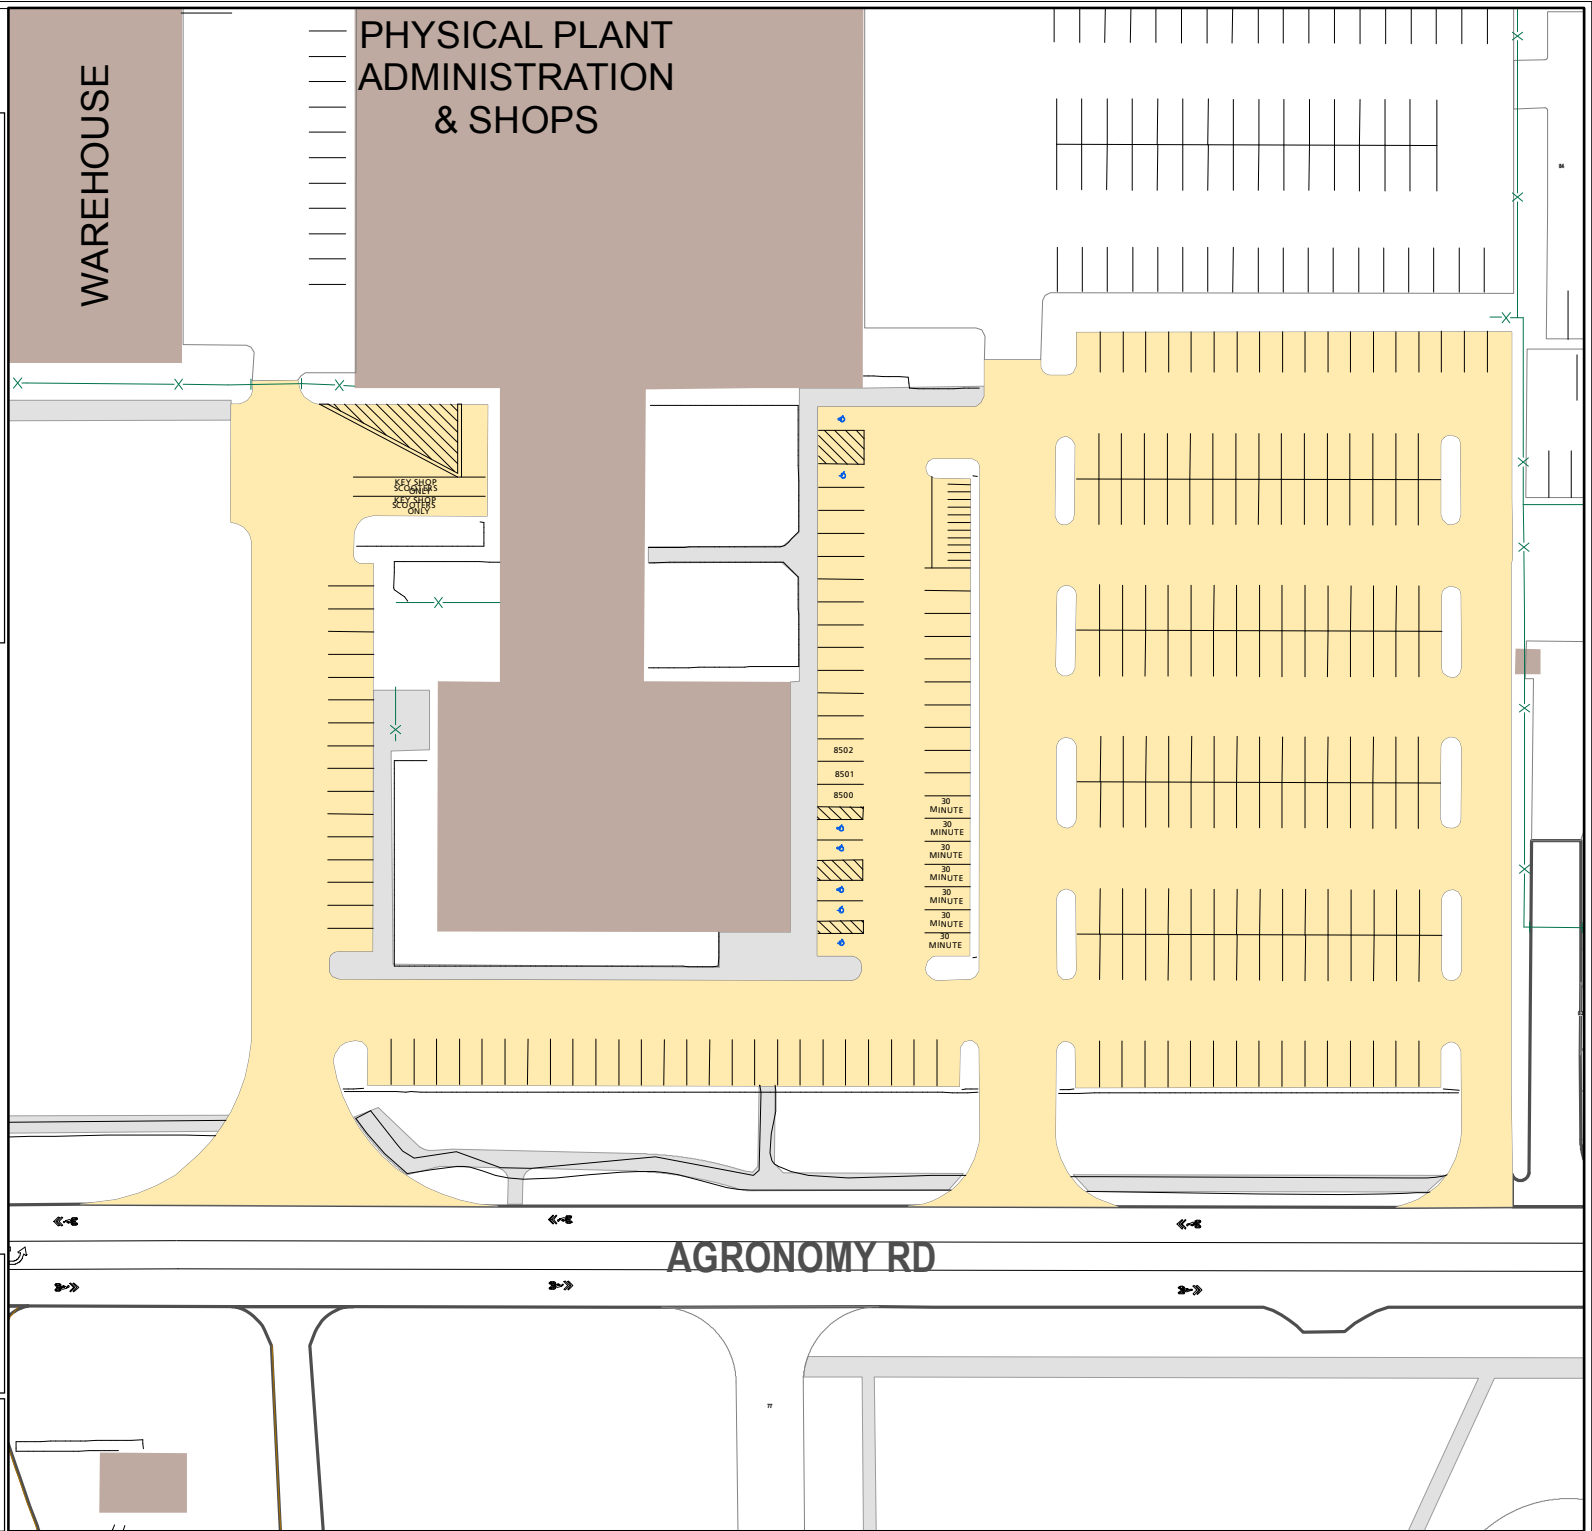

# Lot 085

## Parking Space Count:

Regular:	227
Reserved:	3
DVS:	0
Visitor:	0
Accessible:	7
Visitor Accessible:	0
Timed:	7
Service:	0
U.B.:	0
Motorcycle:	12
Loading:	1
Other:	2
RV:	0

**Total: 259**

Lost to (Currently Under)  
Construction: 0

80 Feet