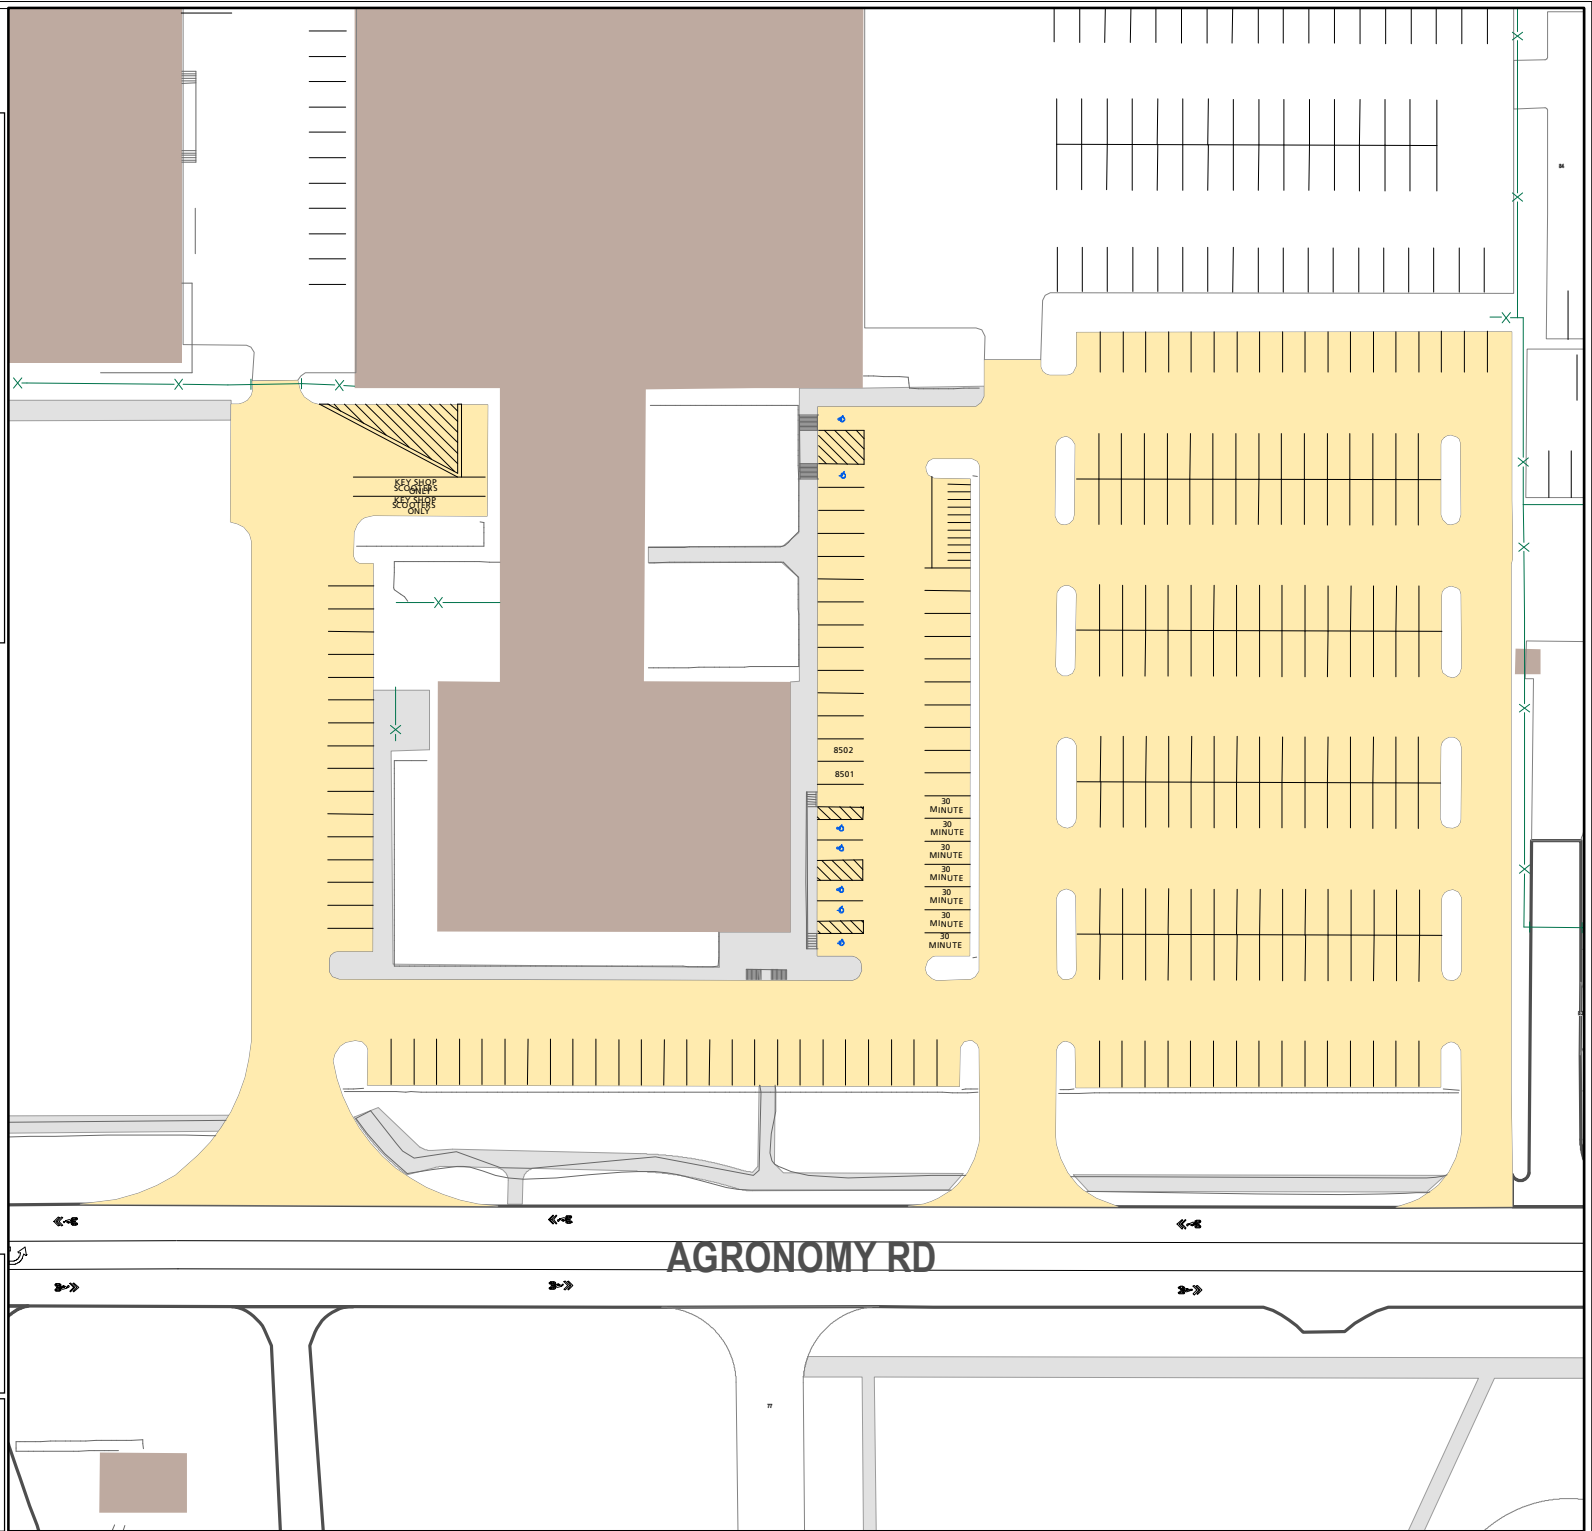

Lot 085

Parking Space Count:

Regular:	227
Reserved:	3
DVS:	0
Visitor:	0
Accessible:	7
Visitor Accessible:	0
Timed:	7
Service:	0
U.B.:	0
Motorcycle:	12
Loading:	1
Other:	2
RV:	0

Total: 259

Lost to (Currently Under) Construction: 0

80 Feet