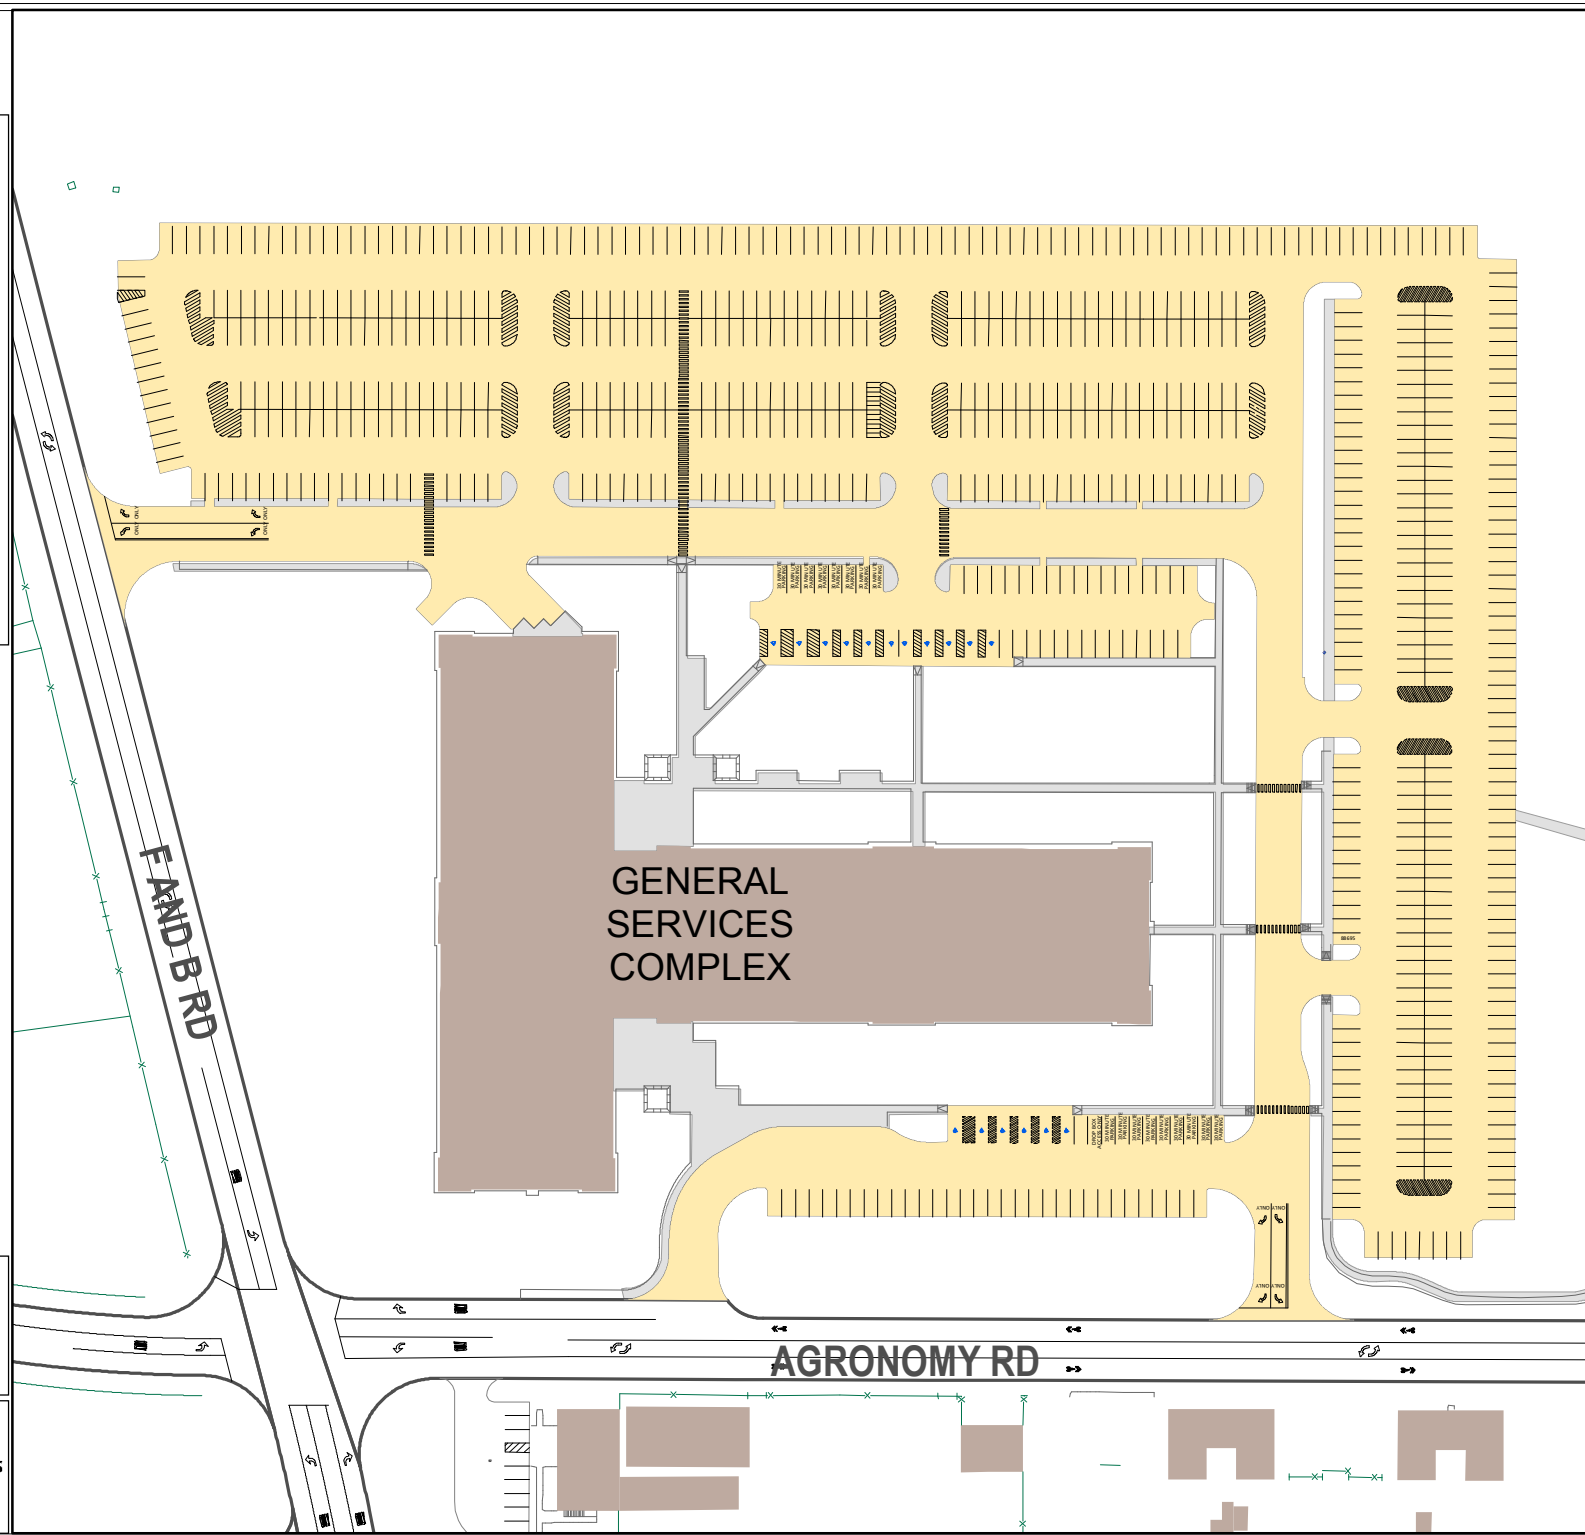

Lot 088

Parking Space Count:

| | |
|---------------------|-----|
| Regular: | 751 |
| Reserved: | 1 |
| DVS: | 0 |
| Visitor: | 0 |
| Accessible: | 17 |
| Visitor Accessible: | 0 |
| Timed: | 17 |
| Service: | 0 |
| U.B.: | 0 |
| Motorcycle: | 12 |
| Loading: | 1 |
| Other: | 0 |
| RV: | 0 |

Total: 799

Lost to (Currently Under) Construction: 0

140 Feet