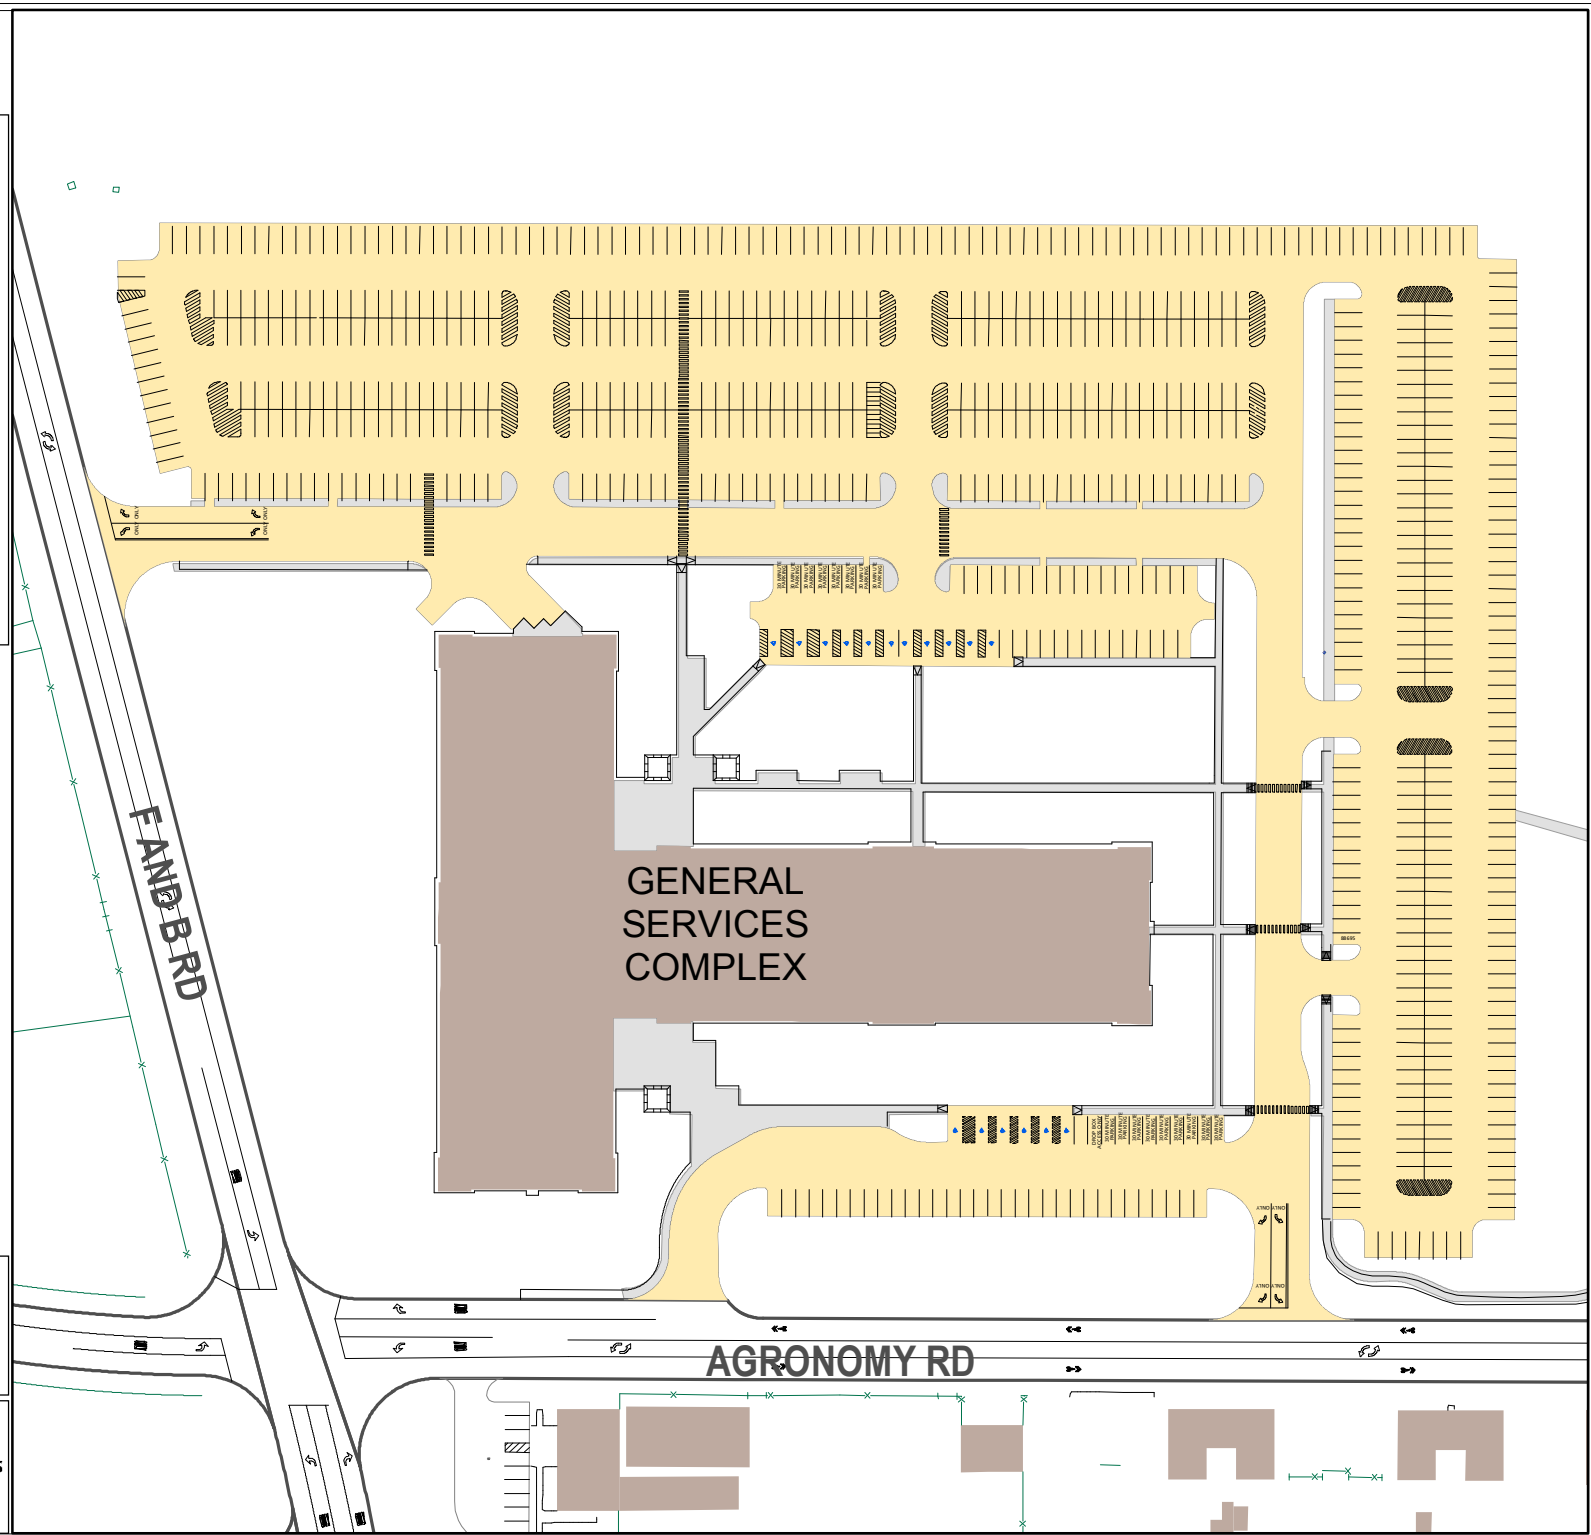

Lot 088

Parking Space Count:

Regular:	751
Reserved:	1
DVS:	0
Visitor:	0
Accessible:	17
Visitor Accessible:	0
Timed:	17
Service:	0
U.B.:	0
Motorcycle:	12
Loading:	1
Other:	0
RV:	0

Total: 799

Lost to (Currently Under) Construction: 0

140 Feet

TEXAS A&M UNIVERSITY
Transportation Services