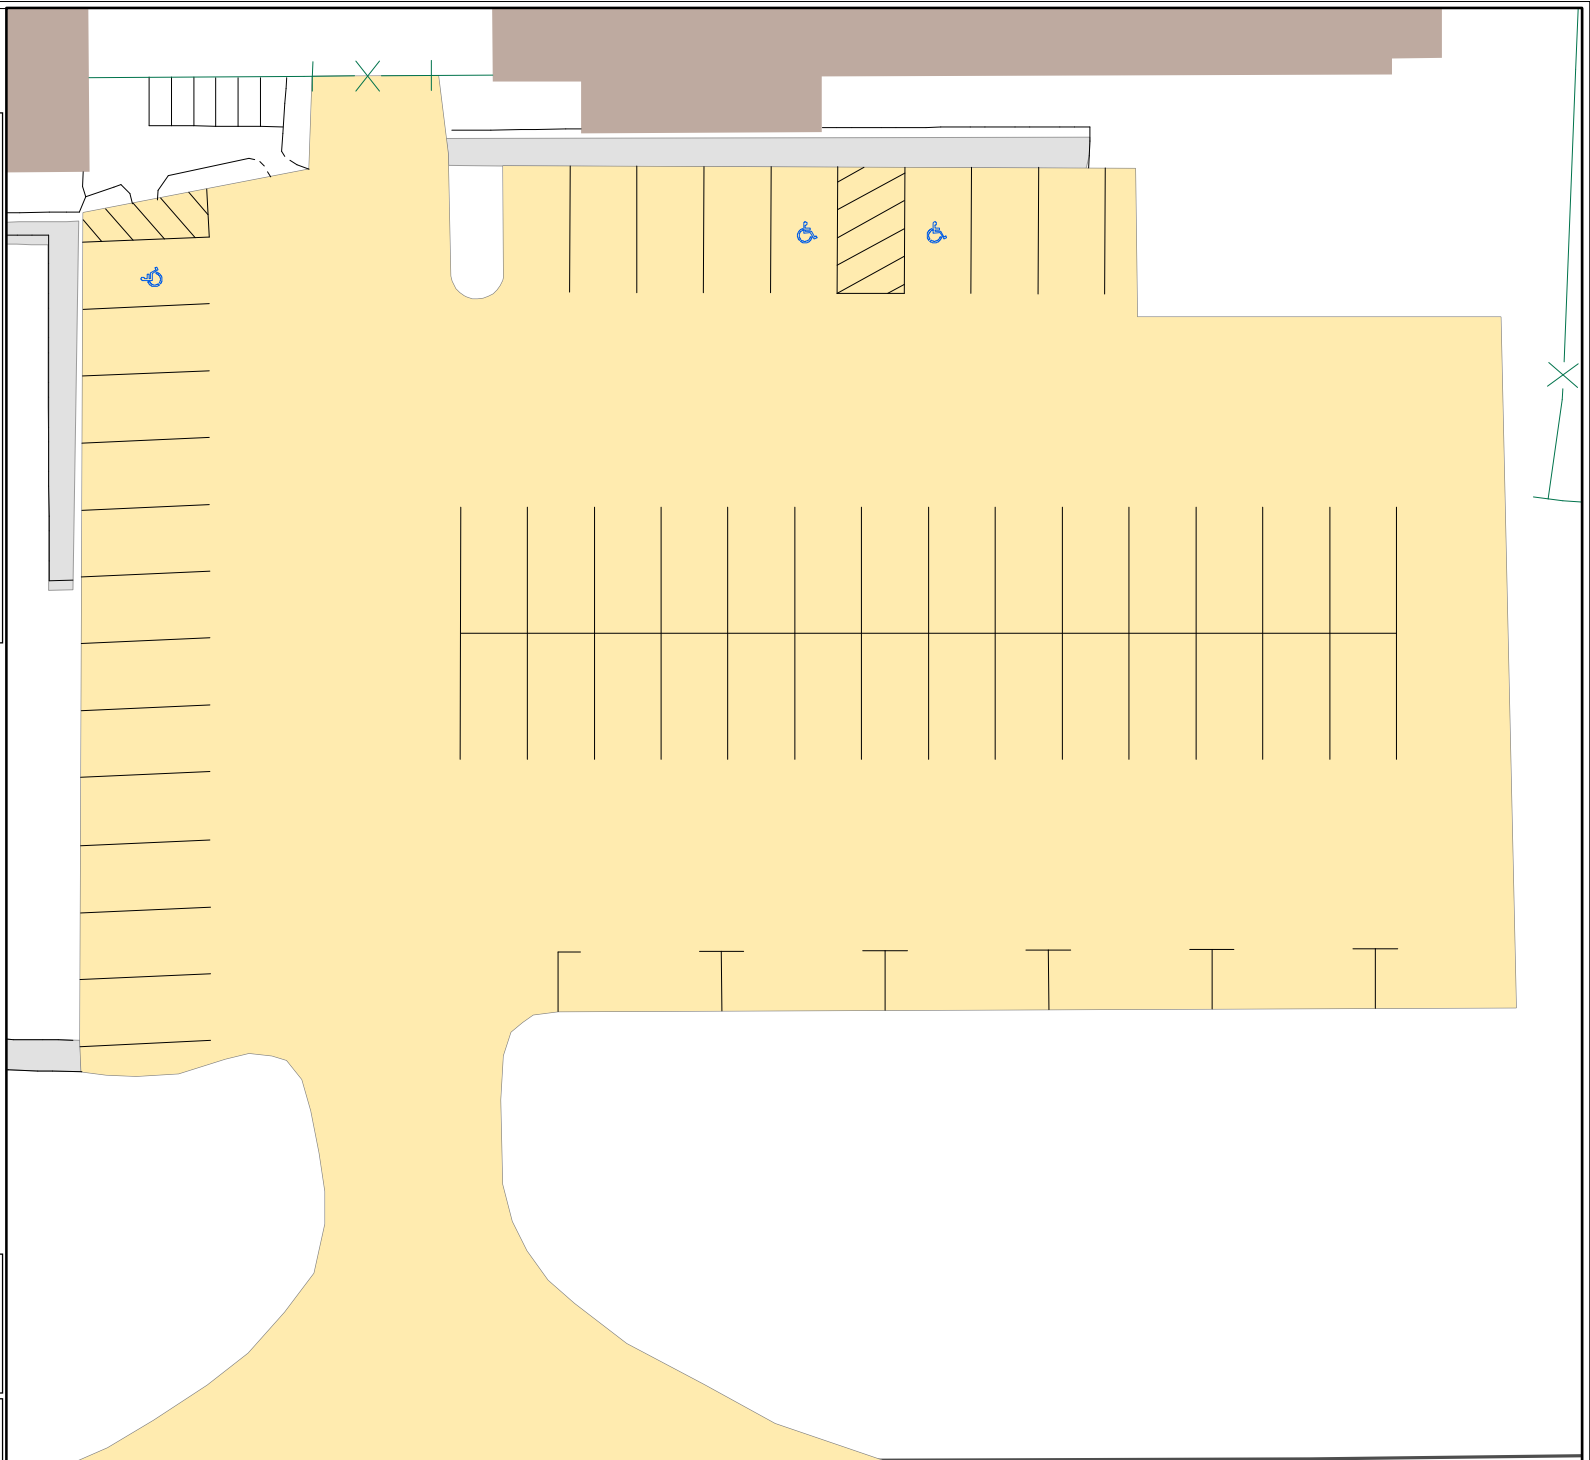

# Lot 089

## Parking Space Count:

Regular:	51
Reserved:	0
DVS:	0
Visitor:	0
Accessible:	3
Visitor Accessible:	0
Timed:	0
Service:	0
U.B.:	0
Motorcycle:	6
Loading:	0
Other:	0
RV:	0

**Total: 60**

Lost to (Currently Under)  
Construction: 0

30 Feet

TEXAS A&M UNIVERSITY  
Transportation Services