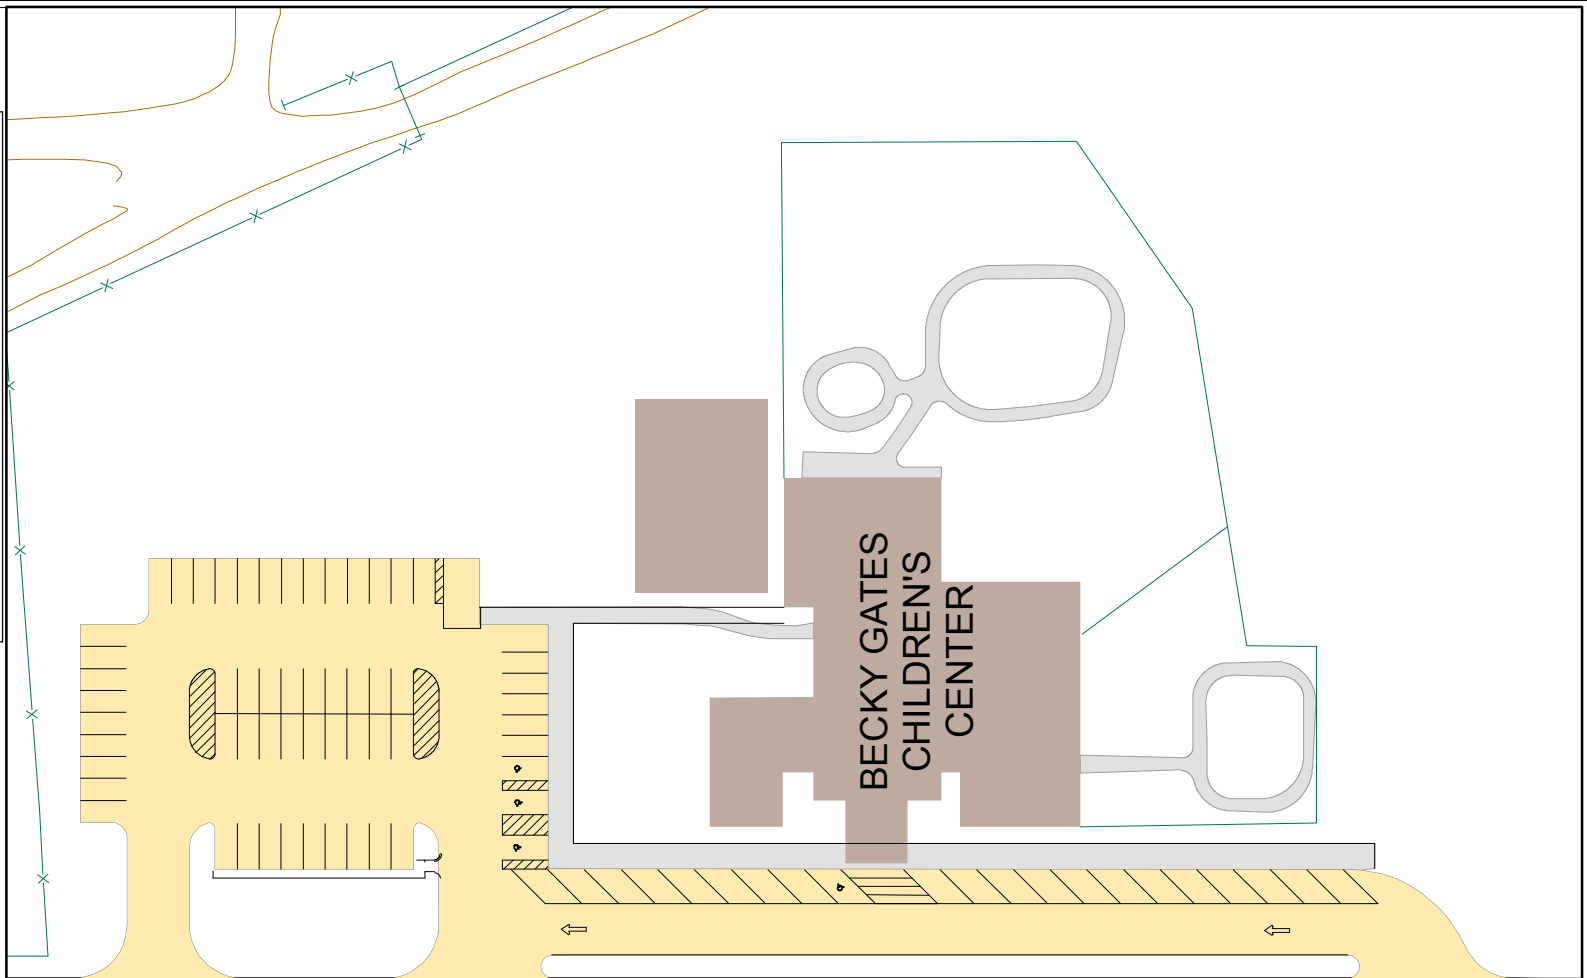

Lot 090

Parking Space Count:

Regular:	55
Reserved:	0
DVS:	0
Visitor:	0
Accessible:	4
Visitor Accessible:	0
Timed:	0
Service:	0
U.B.:	0
Motorcycle:	0
Loading:	0
Other:	20
RV:	0

Total: 79

Lost to (Currently Under) Construction: 0

HENSEL DR

80 Feet