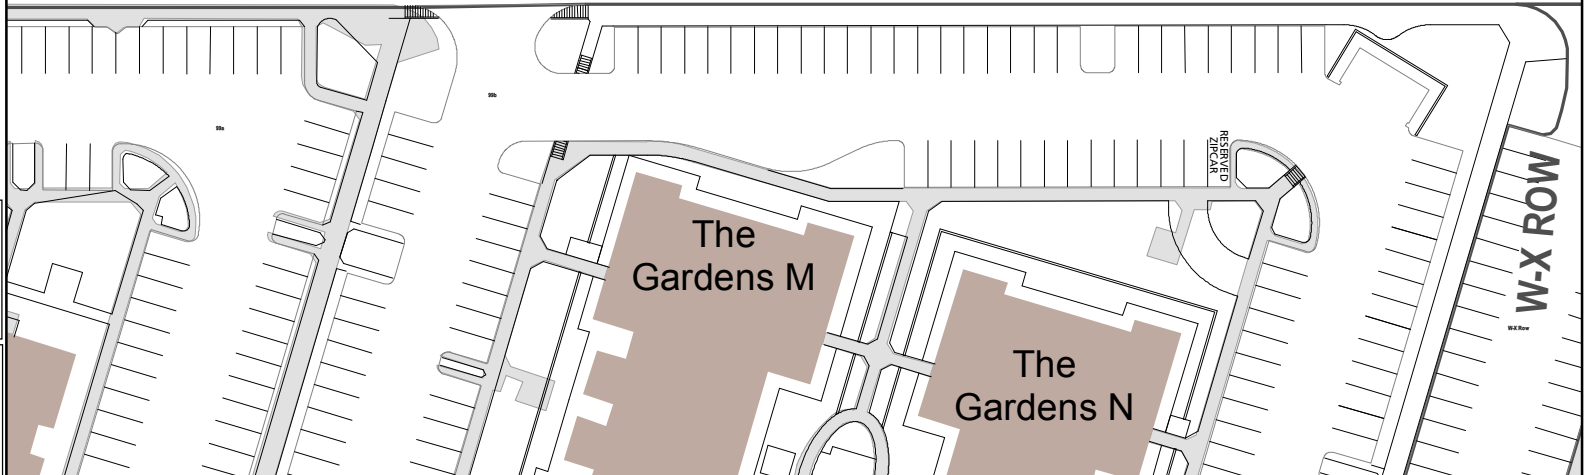

## Parking Space Count:

Regular:	55
Reserved:	0
DVS:	0
Visitor:	0
Accessible:	4
Visitor Accessible:	0
Timed:	0
Service:	0
U.B.:	0
Motorcycle:	0
Loading:	0
Other:	20
RV:	0

**Total: 79**

Lost to (Currently Under) Construction: 0

HENSEL DR

80 Feet