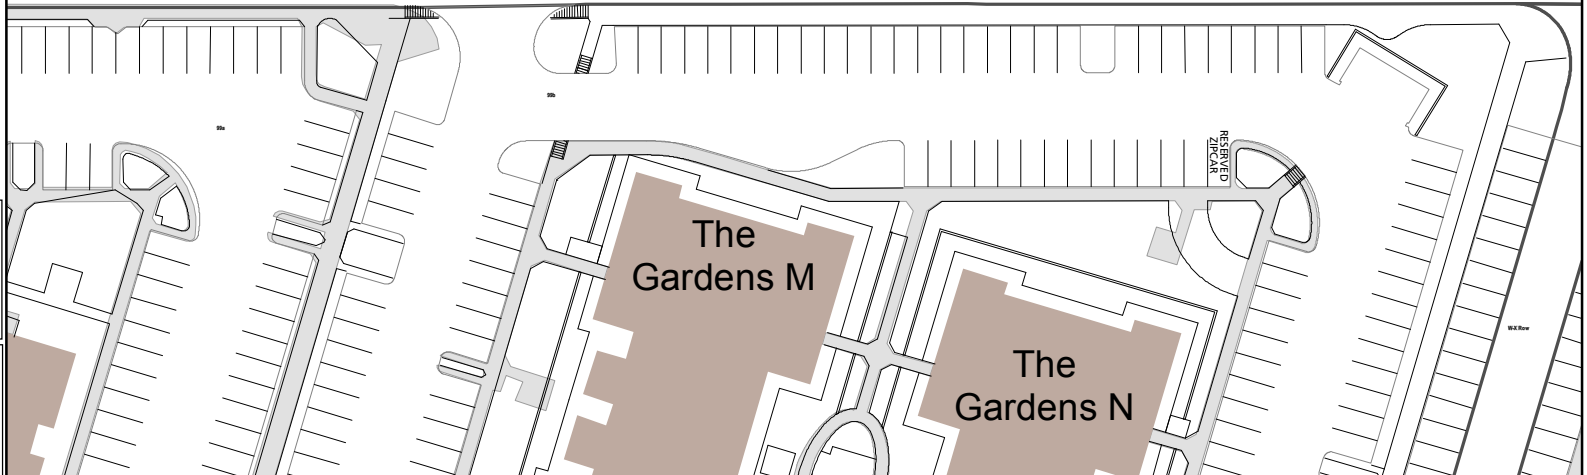

Lot 090

Parking Space Count:

Regular:	55
Reserved:	0
DVS:	0
Visitor:	0
Accessible:	4
Visitor Accessible:	0
Timed:	0
Service:	0
U.B.:	0
Motorcycle:	0
Loading:	0
Other:	20
RV:	0

Total: 79

Lost to (Currently Under) Construction: 0

HENSEL DR

80 Feet