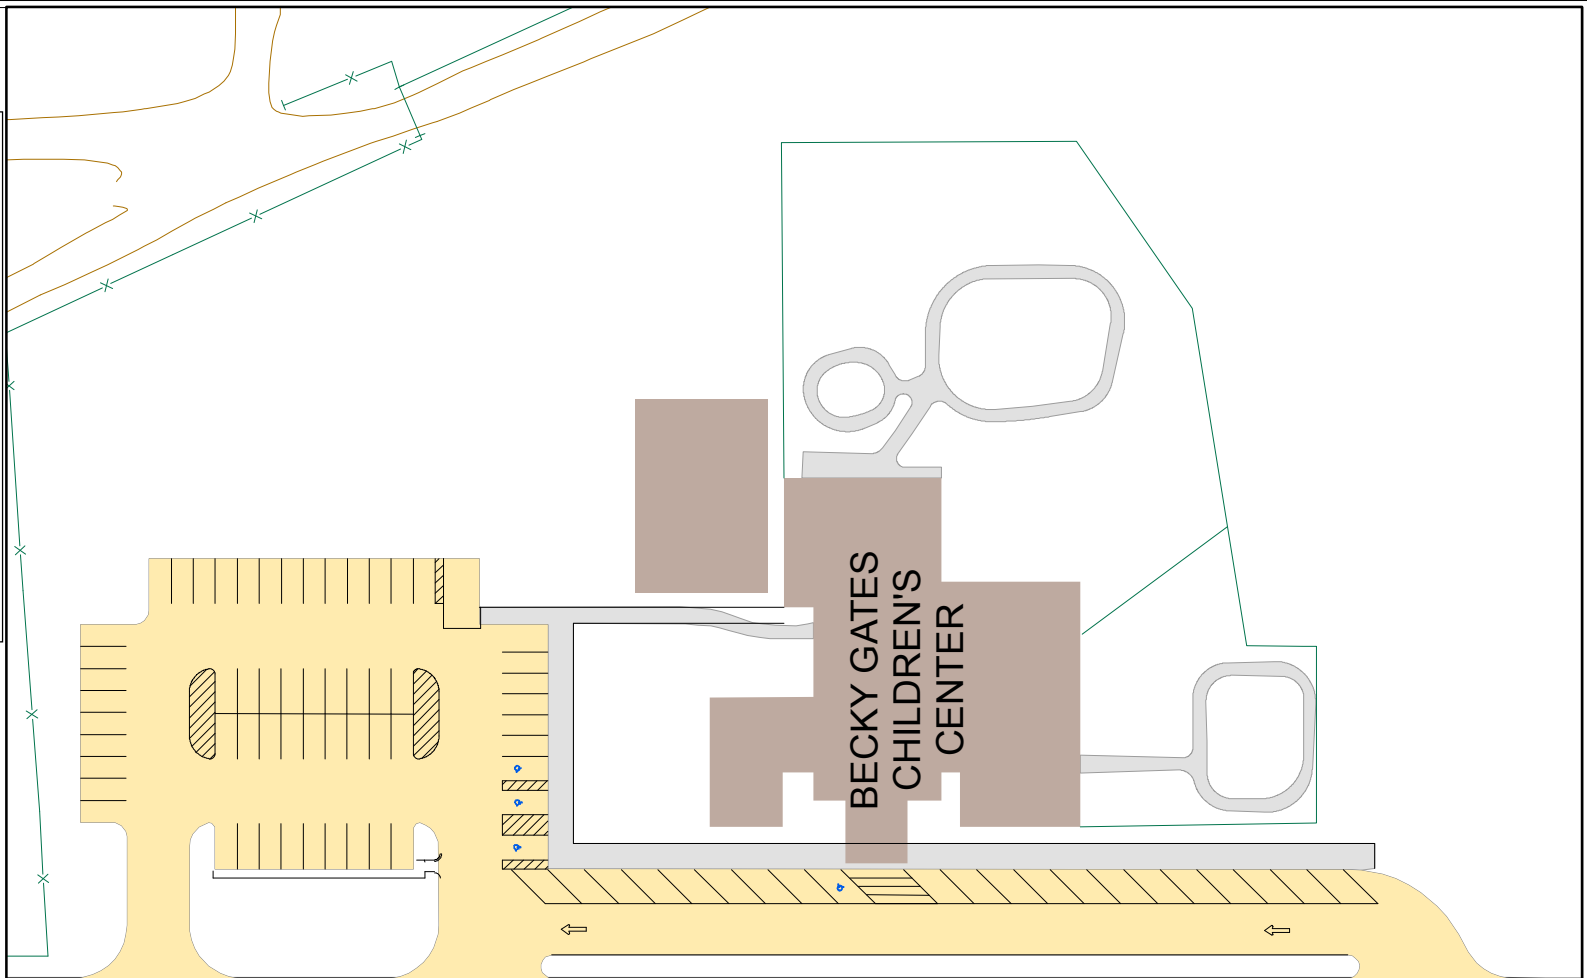

Lot 090

Parking Space Count:

Regular:	55
Reserved:	0
DVS:	0
Visitor:	0
Accessible:	4
Visitor Accessible:	0
Timed:	0
Service:	0
U.B.:	0
Motorcycle:	0
Loading:	0
Other:	20
RV:	0

Total: 79

Lost to (Currently Under)
Construction: 0

HENSEL DR

THE GARDENS M

THE GARDENS N

W-X ROW

80 Feet