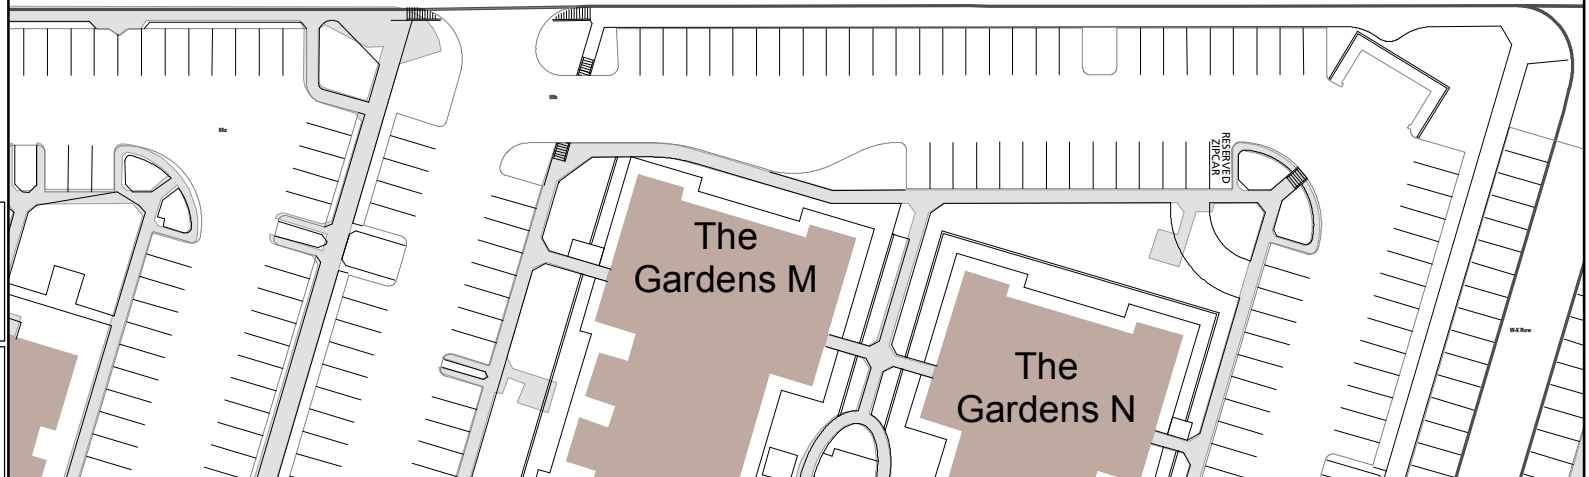

Lot 090

Parking Space Count:

Regular:	55
Reserved:	0
DVS:	0
Visitor:	0
Accessible:	4
Visitor Accessible:	0
Timed:	0
Service:	0
U.B.:	0
Motorcycle:	0
Loading:	0
Other:	20
RV:	0

Total: 79

Lost to (Currently Under) Construction: 0

HENSEL DR

80 Feet