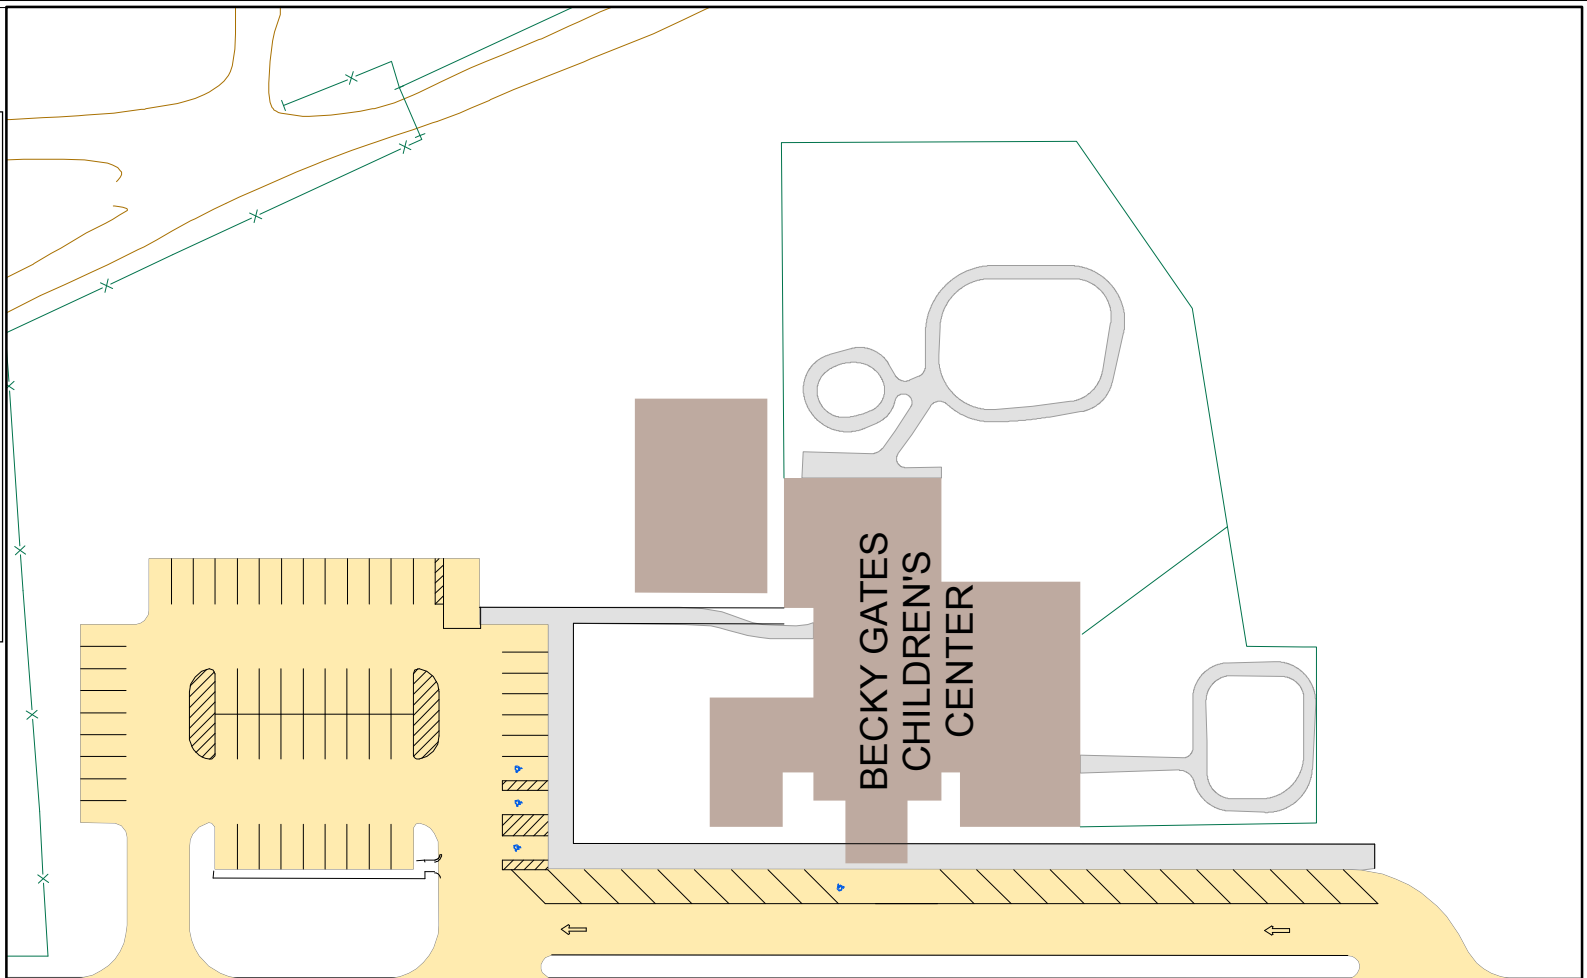

# Lot 090

## Parking Space Count:

Regular:	55
Reserved:	0
DVS:	0
Visitor:	0
Accessible:	4
Visitor Accessible:	0
Timed:	0
Service:	0
U.B.:	0
Motorcycle:	0
Loading:	0
Other:	20
RV:	0

**Total: 79**

Lost to (Currently Under) Construction: 0

HENSEL DR

80 Feet