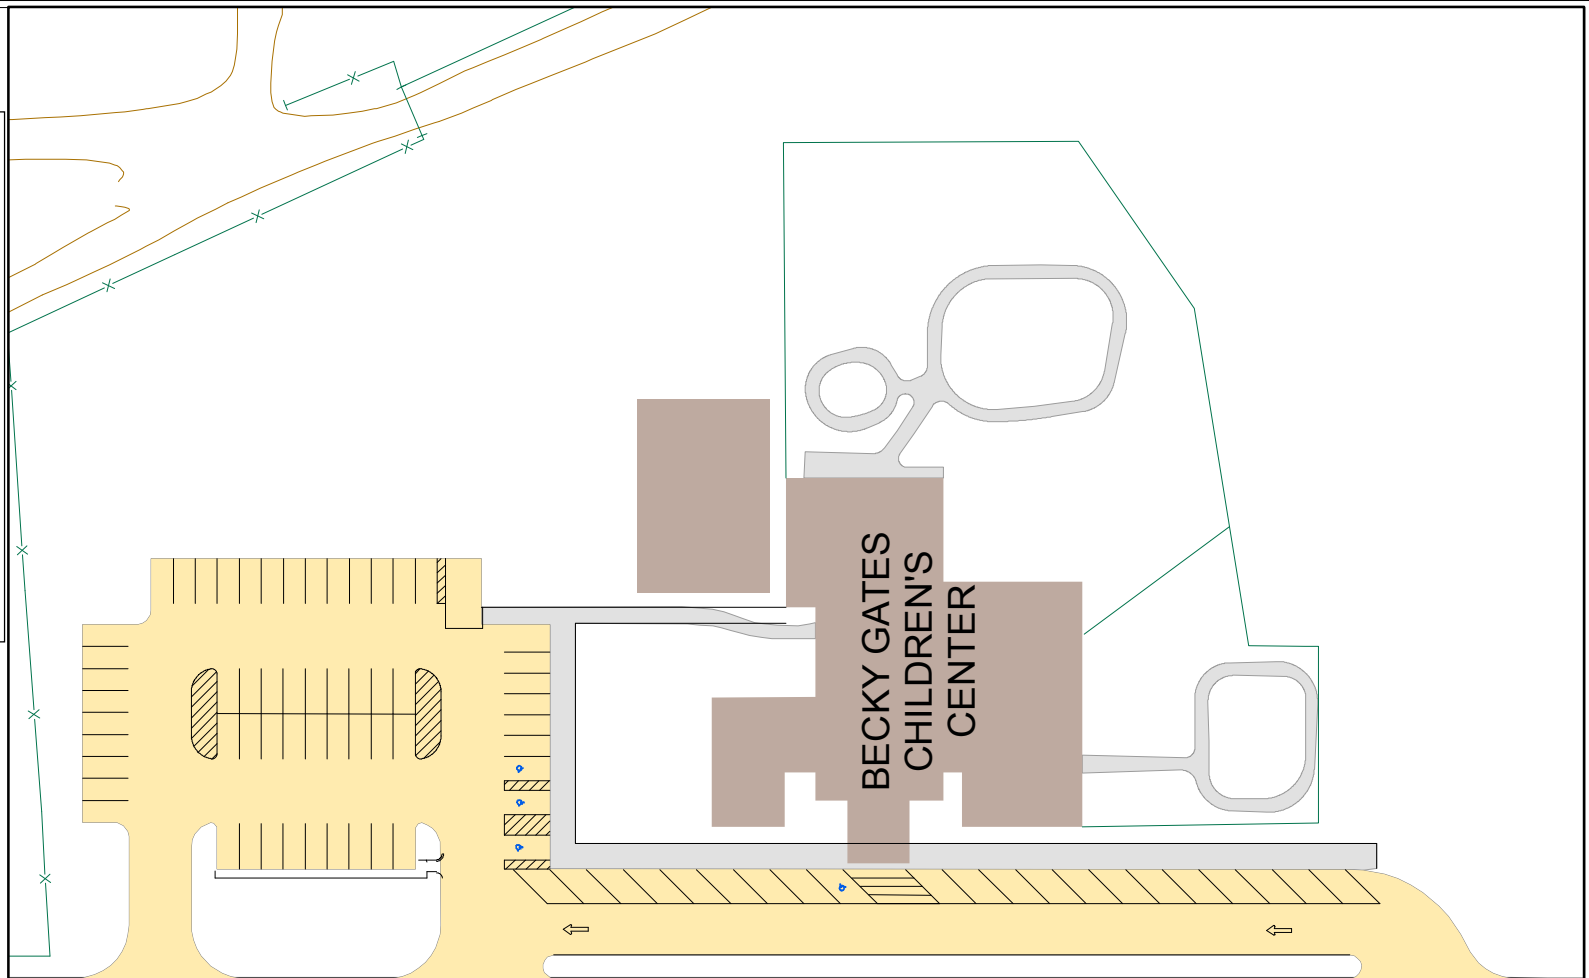

Lot 090

Parking Space Count:

Regular:	55
Reserved:	0
DVS:	0
Visitor:	0
Accessible:	4
Visitor Accessible:	0
Timed:	0
Service:	0
U.B.:	0
Motorcycle:	0
Loading:	0
Other:	20
RV:	0

Total: 79

Lost to (Currently Under) Construction: 0

HENSEL DR

80 Feet