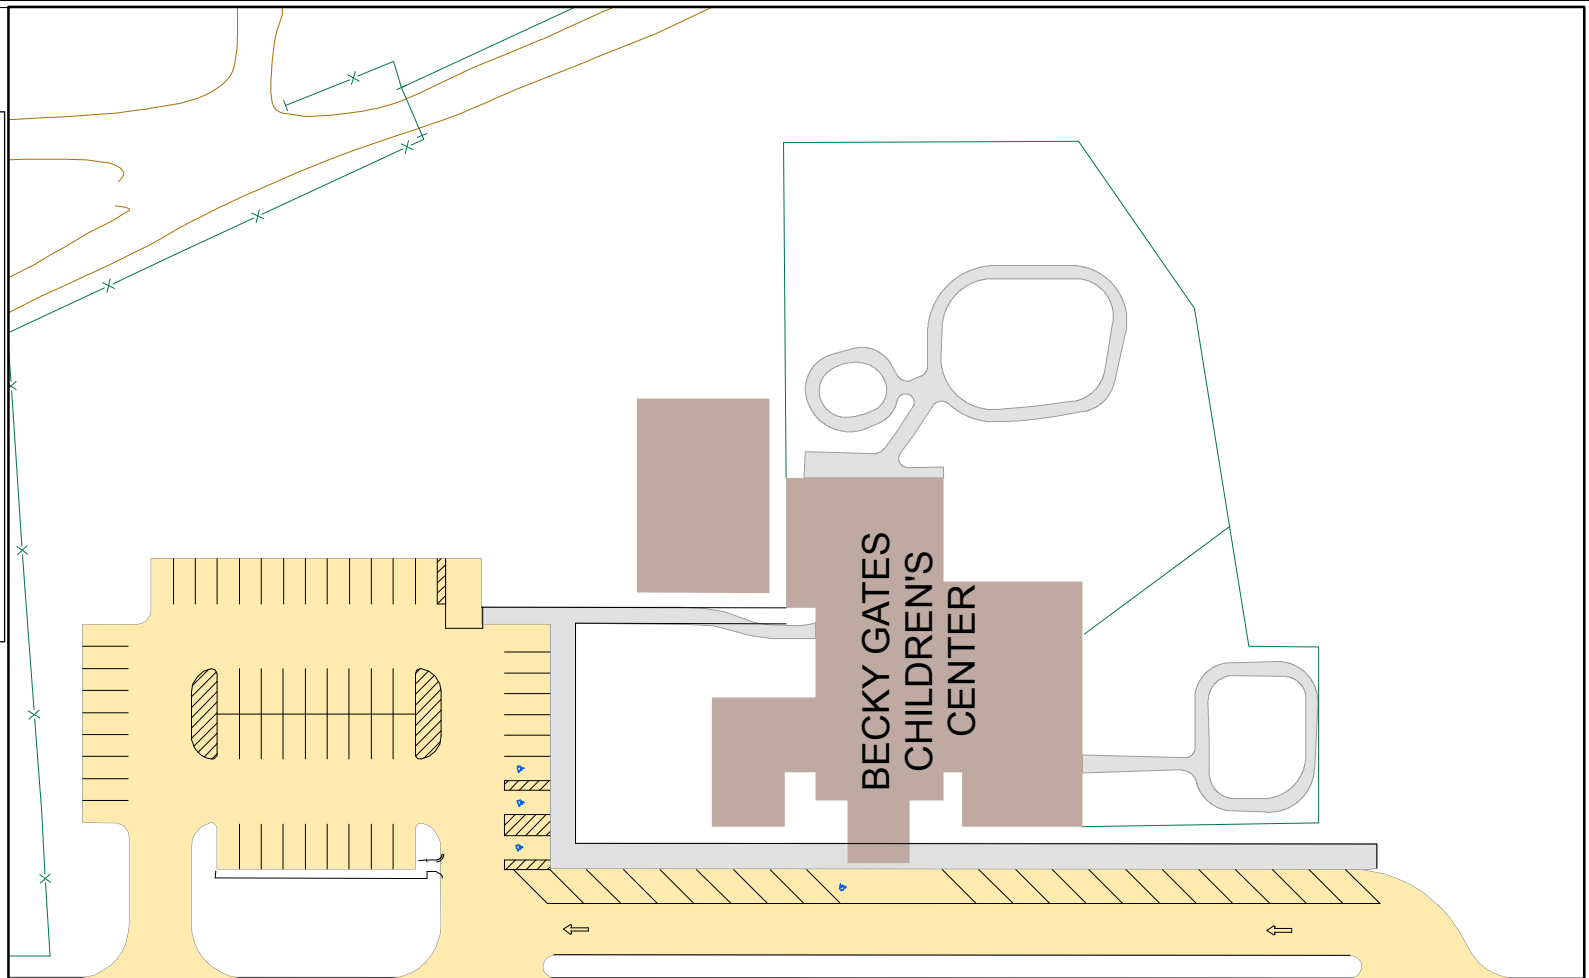

Lot 090

Parking Space Count:

Regular:	55
Reserved:	0
DVS:	0
Visitor:	0
Accessible:	4
Visitor Accessible:	0
Timed:	0
Service:	0
U.B.:	0
Motorcycle:	0
Loading:	0
Other:	20
RV:	0

Total: 79

Lost to (Currently Under) Construction: 0

HENSEL DR

80 Feet