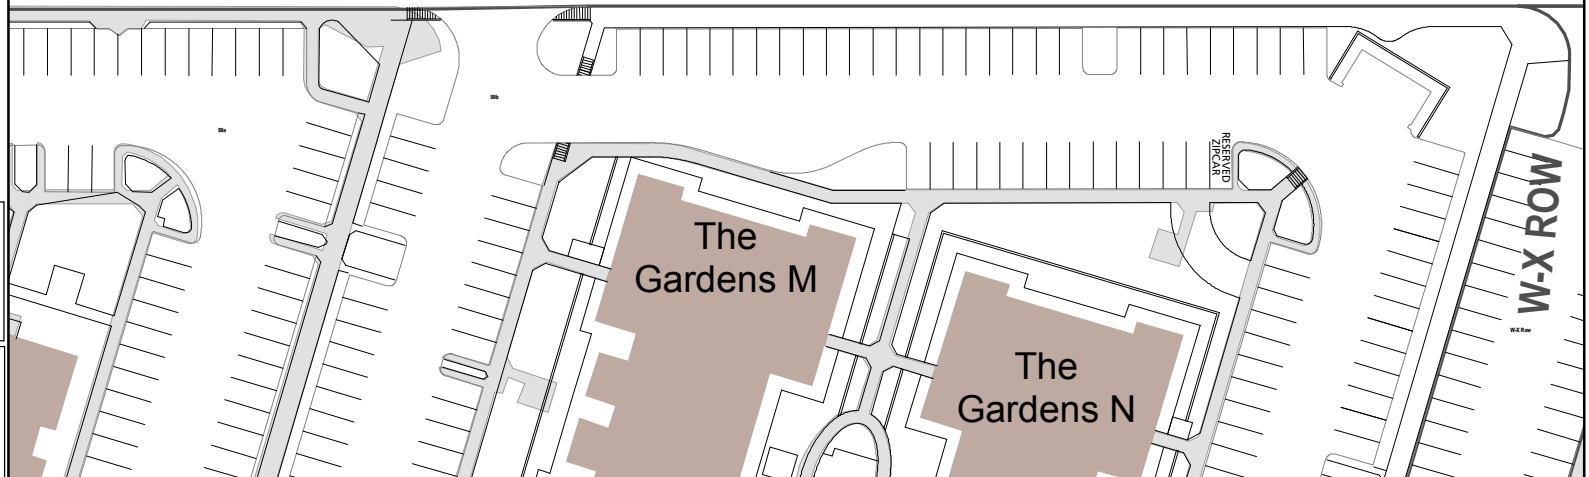

Lot 090

Parking Space Count:

Regular:	55
Reserved:	0
DVS:	0
Visitor:	0
Accessible:	4
Visitor Accessible:	0
Timed:	0
Service:	0
U.B.:	0
Motorcycle:	0
Loading:	0
Other:	20
RV:	0

Total: 79

Lost to (Currently Under) Construction: 0

HENSEL DR

80 Feet