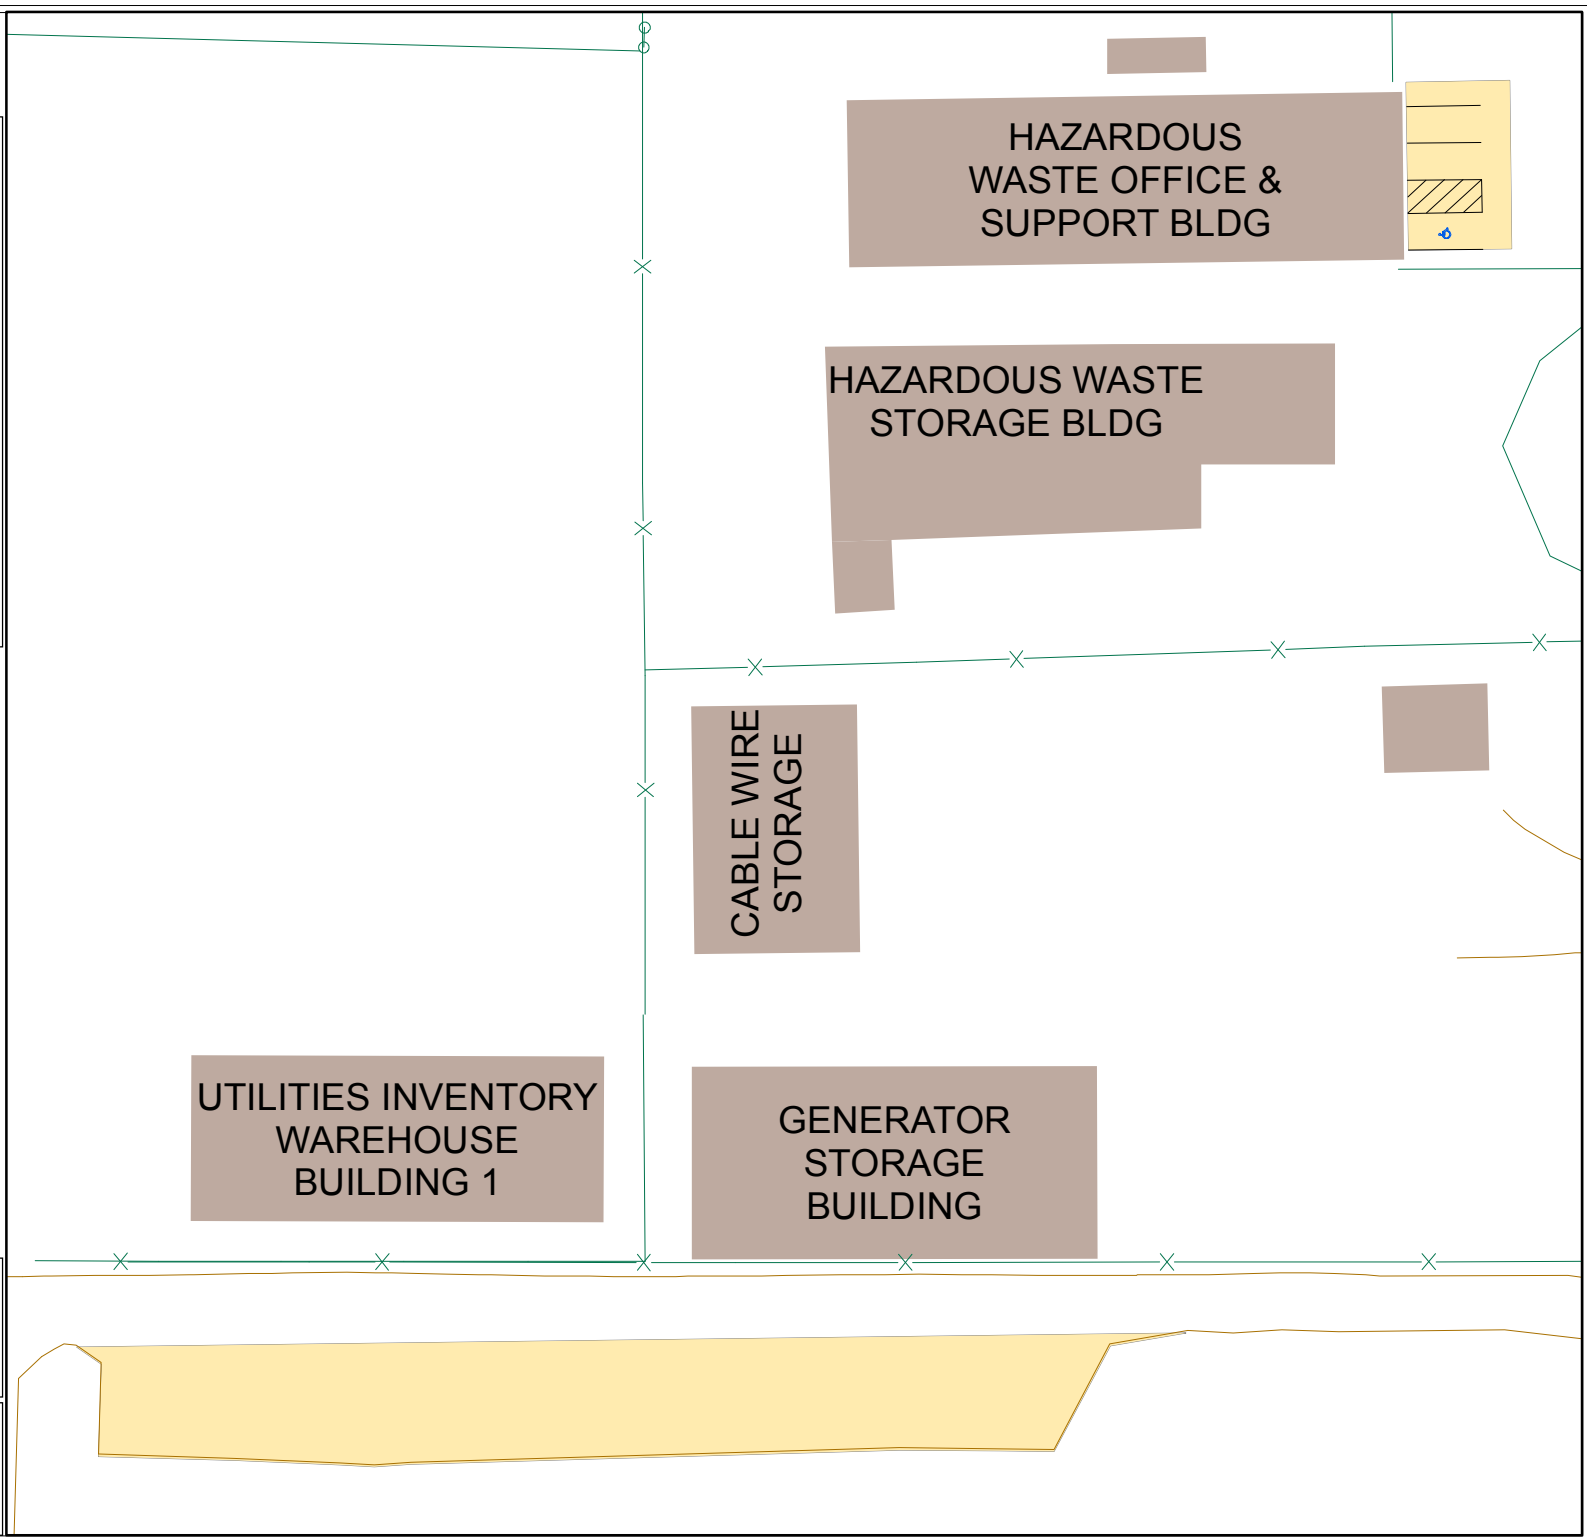

# Lot 091

## Parking Space Count:

Regular:	24
Reserved:	0
DVS:	0
Visitor:	0
Accessible:	1
Visitor Accessible:	0
Timed:	0
Service:	0
U.B.:	0
Motorcycle:	0
Loading:	0
Other:	0
RV:	0

**Total: 25**

Lost to (Currently Under)  
Construction: 0

50 Feet