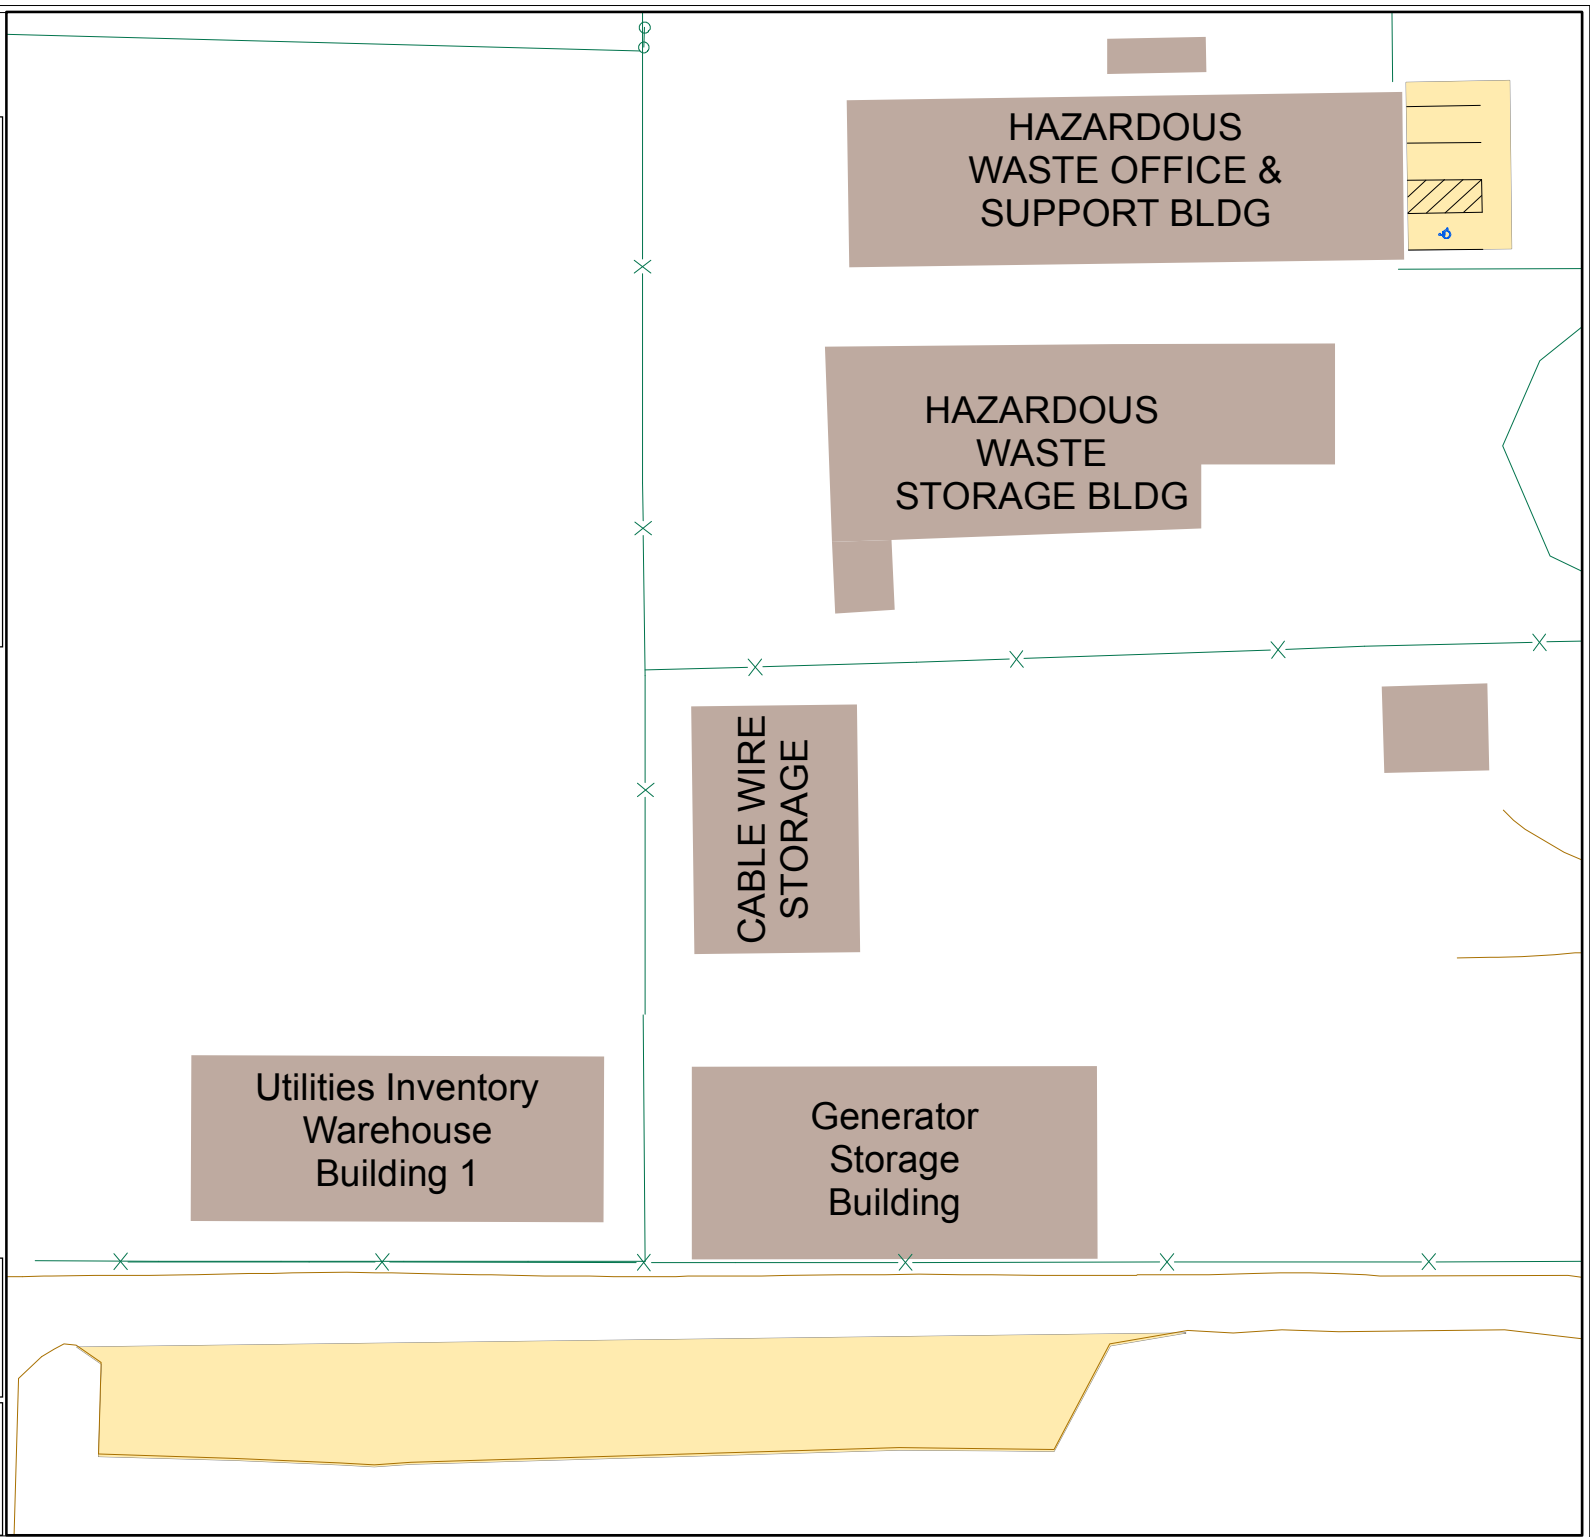

Lot 091

Parking Space Count:

Regular:	24
Reserved:	0
DVS:	0
Visitor:	0
Accessible:	1
Visitor Accessible:	0
Timed:	0
Service:	0
U.B.:	0
Motorcycle:	0
Loading:	0
Other:	0
RV:	0

Total: 25

Lost to (Currently Under)
Construction: 0

50 Feet