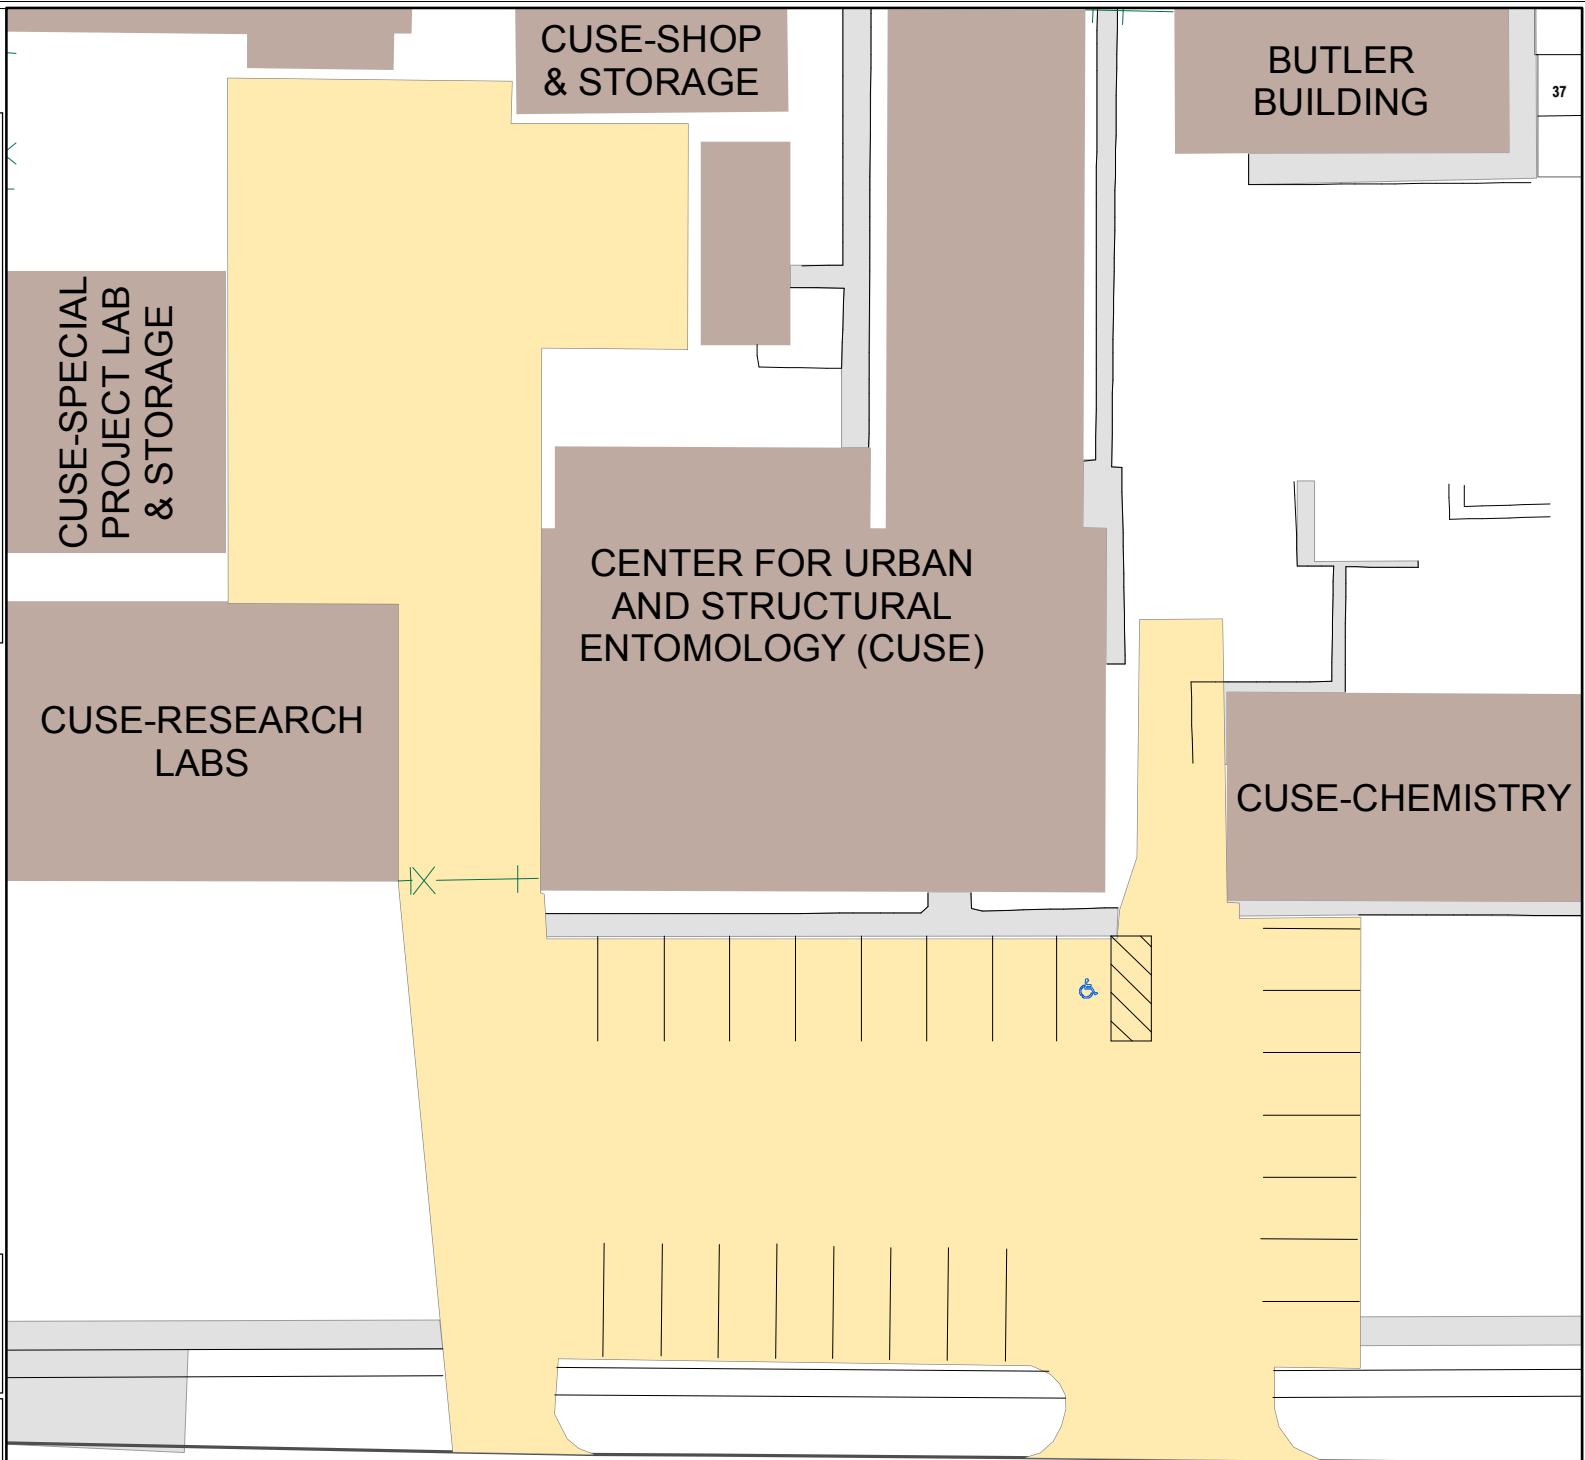

Lot 093

Parking Space Count:

Regular:	21
Reserved:	0
DVS:	0
Visitor:	0
Accessible:	1
Visitor Accessible:	0
Timed:	0
Service:	0
U.B.:	0
Motorcycle:	0
Loading:	0
Other:	0
RV:	0

Total: 22

Lost to (Currently Under) Construction: 0

37

30 Feet

AGRONOMY RD