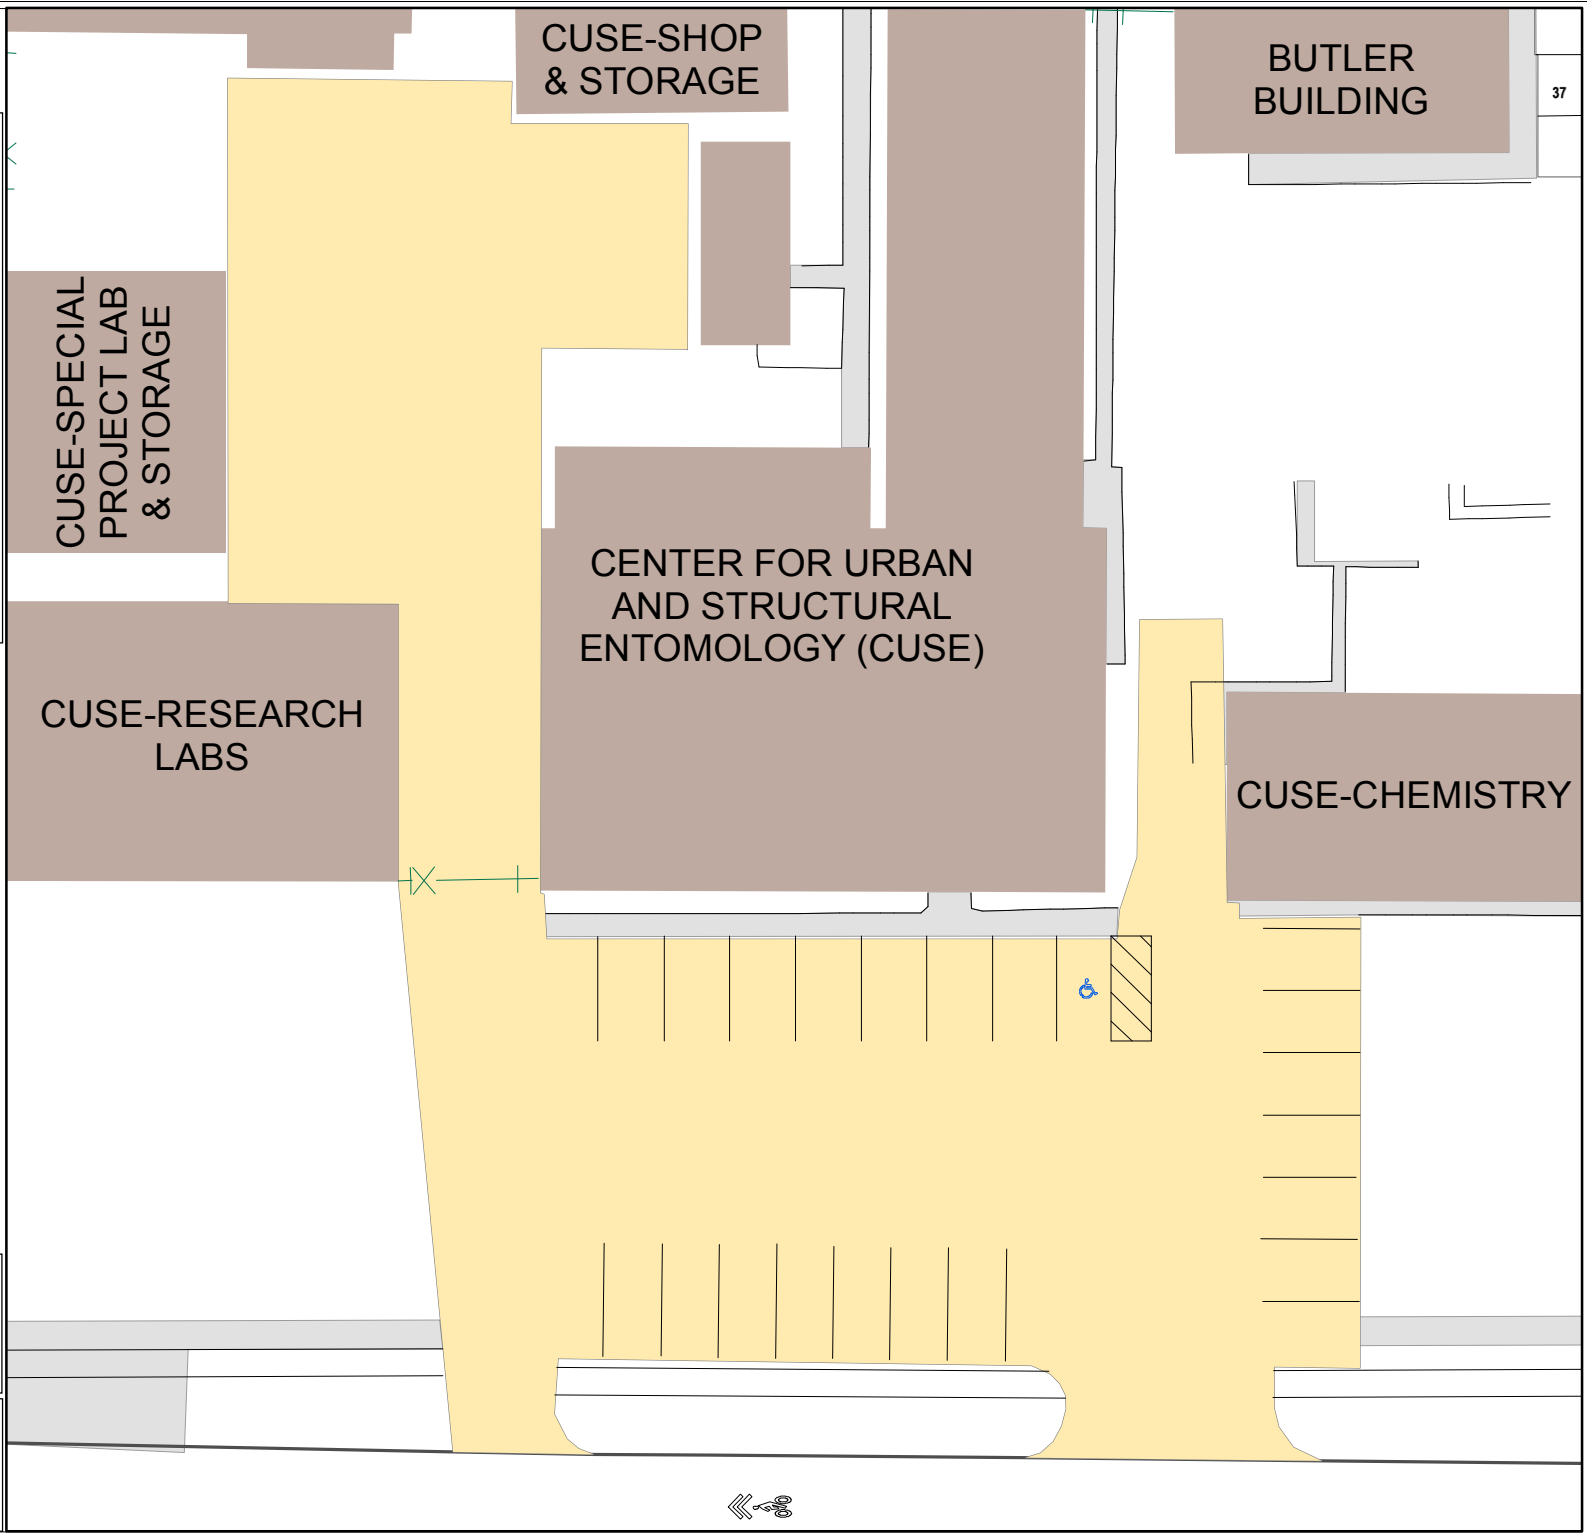

Lot 093

Parking Space Count:

Regular:	21
Reserved:	0
DVS:	0
Visitor:	0
Accessible:	1
Visitor Accessible:	0
Timed:	0
Service:	0
U.B.:	0
Motorcycle:	0
Loading:	0
Other:	0
RV:	0

Total: 22

Lost to (Currently Under) Construction: 0

30 Feet