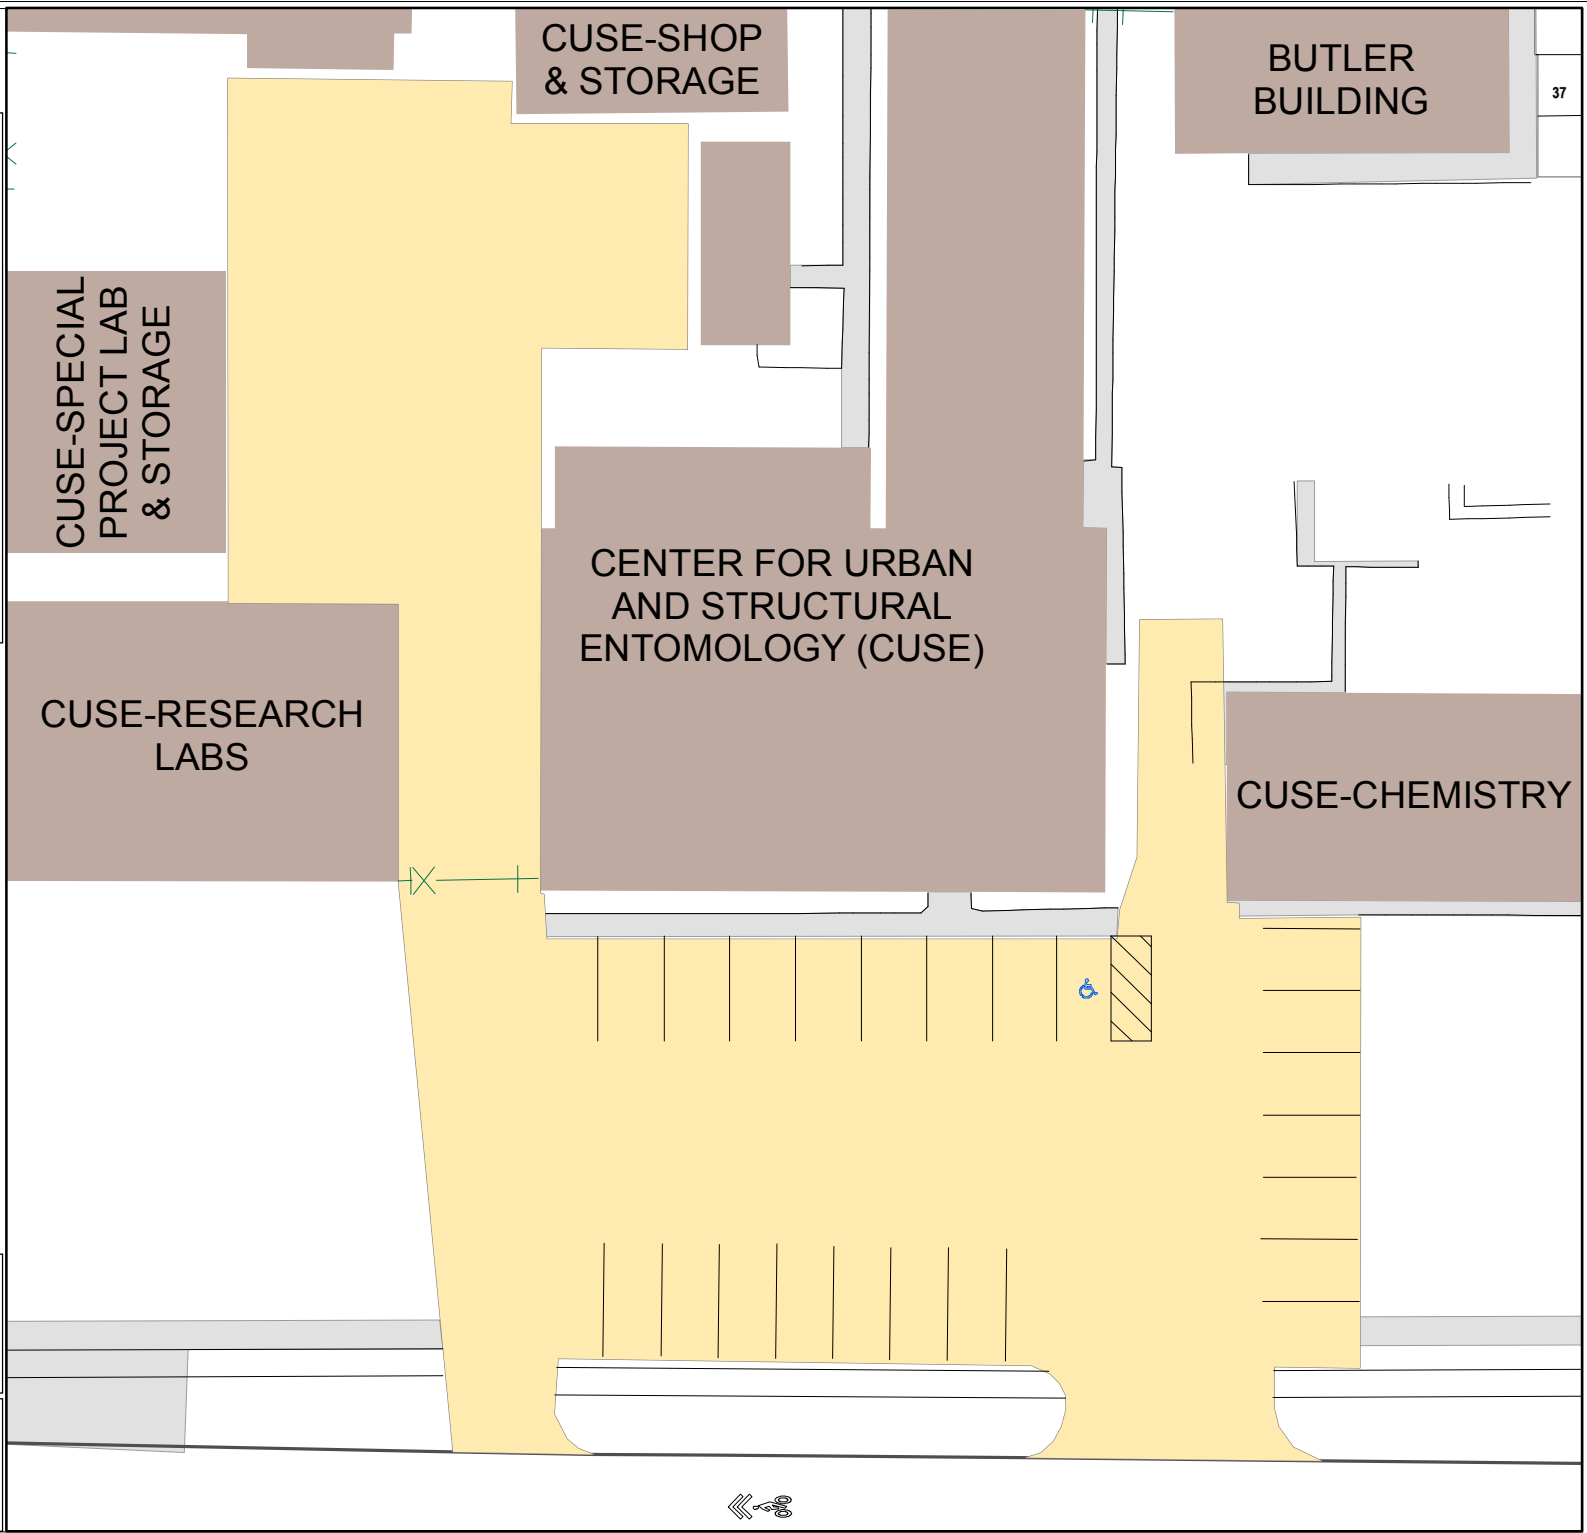

Lot 093

Parking Space Count:

Regular:	21
Reserved:	0
DVS:	0
Visitor:	0
Accessible:	1
Visitor Accessible:	0
Timed:	0
Service:	0
U.B.:	0
Motorcycle:	0
Loading:	0
Other:	0
RV:	0

Total: 22

Lost to (Currently Under) Construction: 0

30 Feet