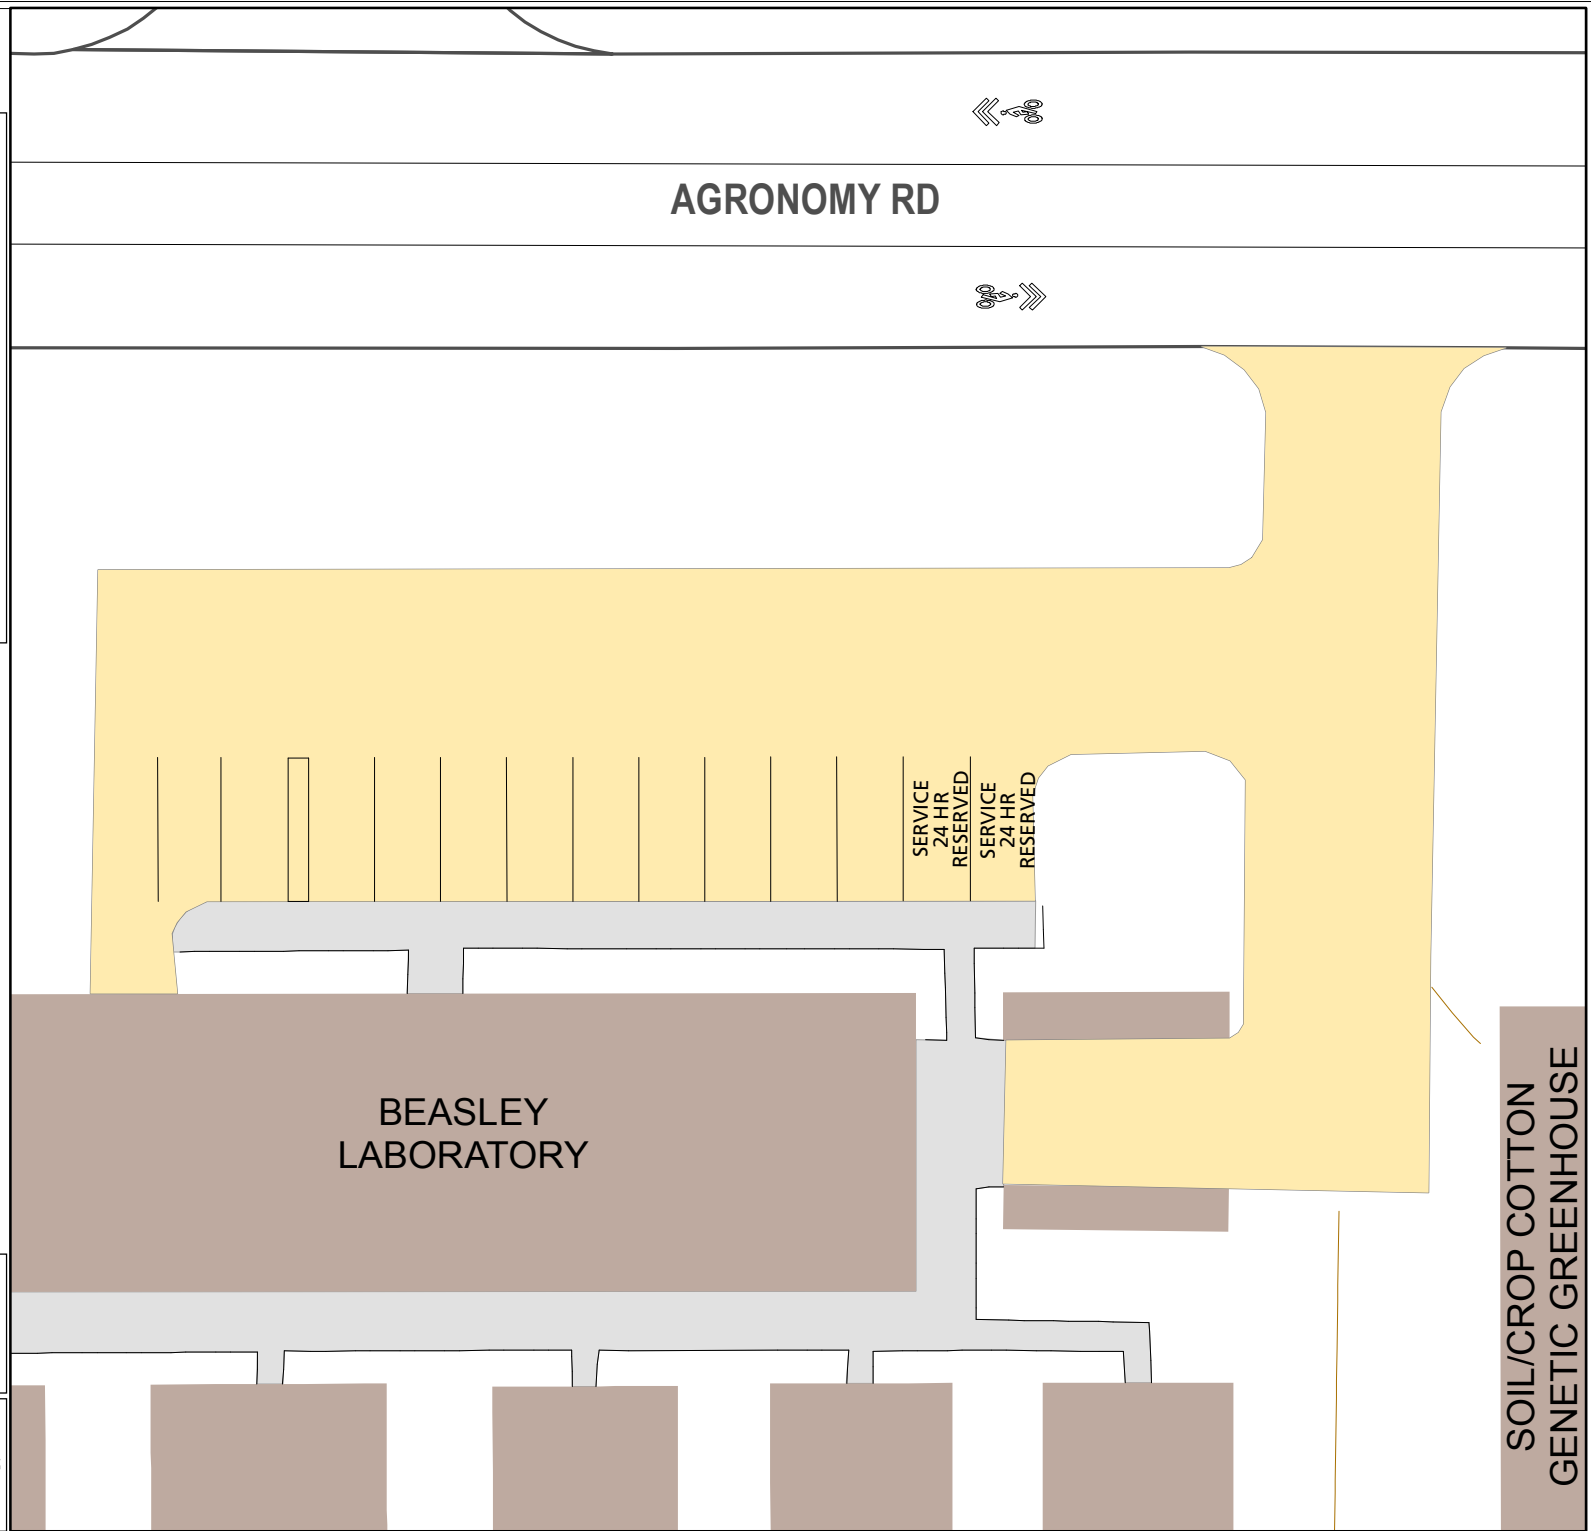

Lot 094

Parking Space Count:

Regular:	12
Reserved:	0
DVS:	0
Visitor:	0
Accessible:	0
Visitor Accessible:	0
Timed:	0
Service:	2
U.B.:	0
Motorcycle:	0
Loading:	1
Other:	0
RV:	0

Total: 15

Lost to (Currently Under)
Construction: 0

30 Feet