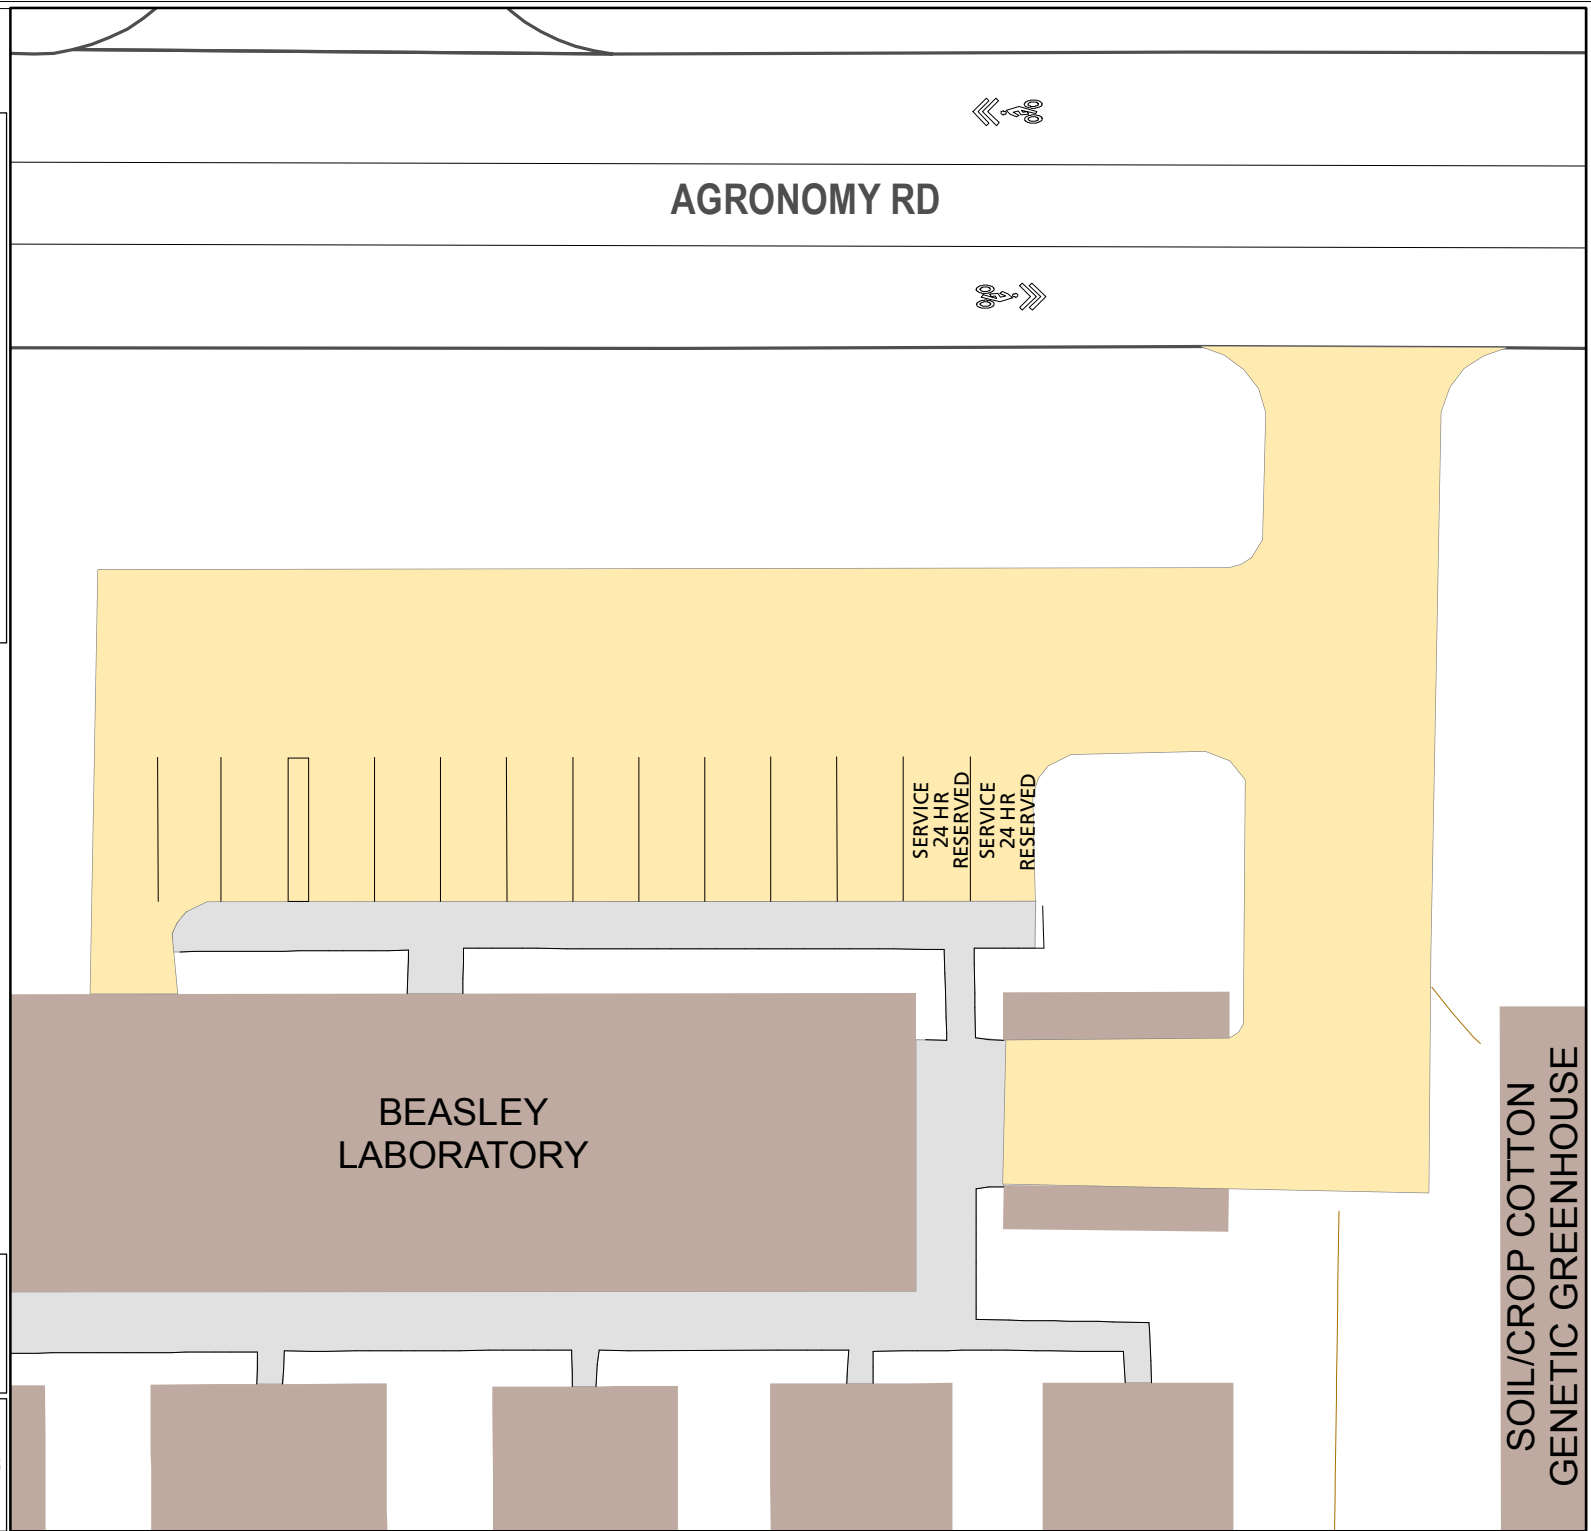

# Lot 094

## Parking Space Count:

Regular:	12
Reserved:	0
DVS:	0
Visitor:	0
Accessible:	0
Visitor Accessible:	0
Timed:	0
Service:	2
U.B.:	0
Motorcycle:	0
Loading:	1
Other:	0
RV:	0

**Total: 15**

Lost to (Currently Under)  
Construction: 0

30 Feet