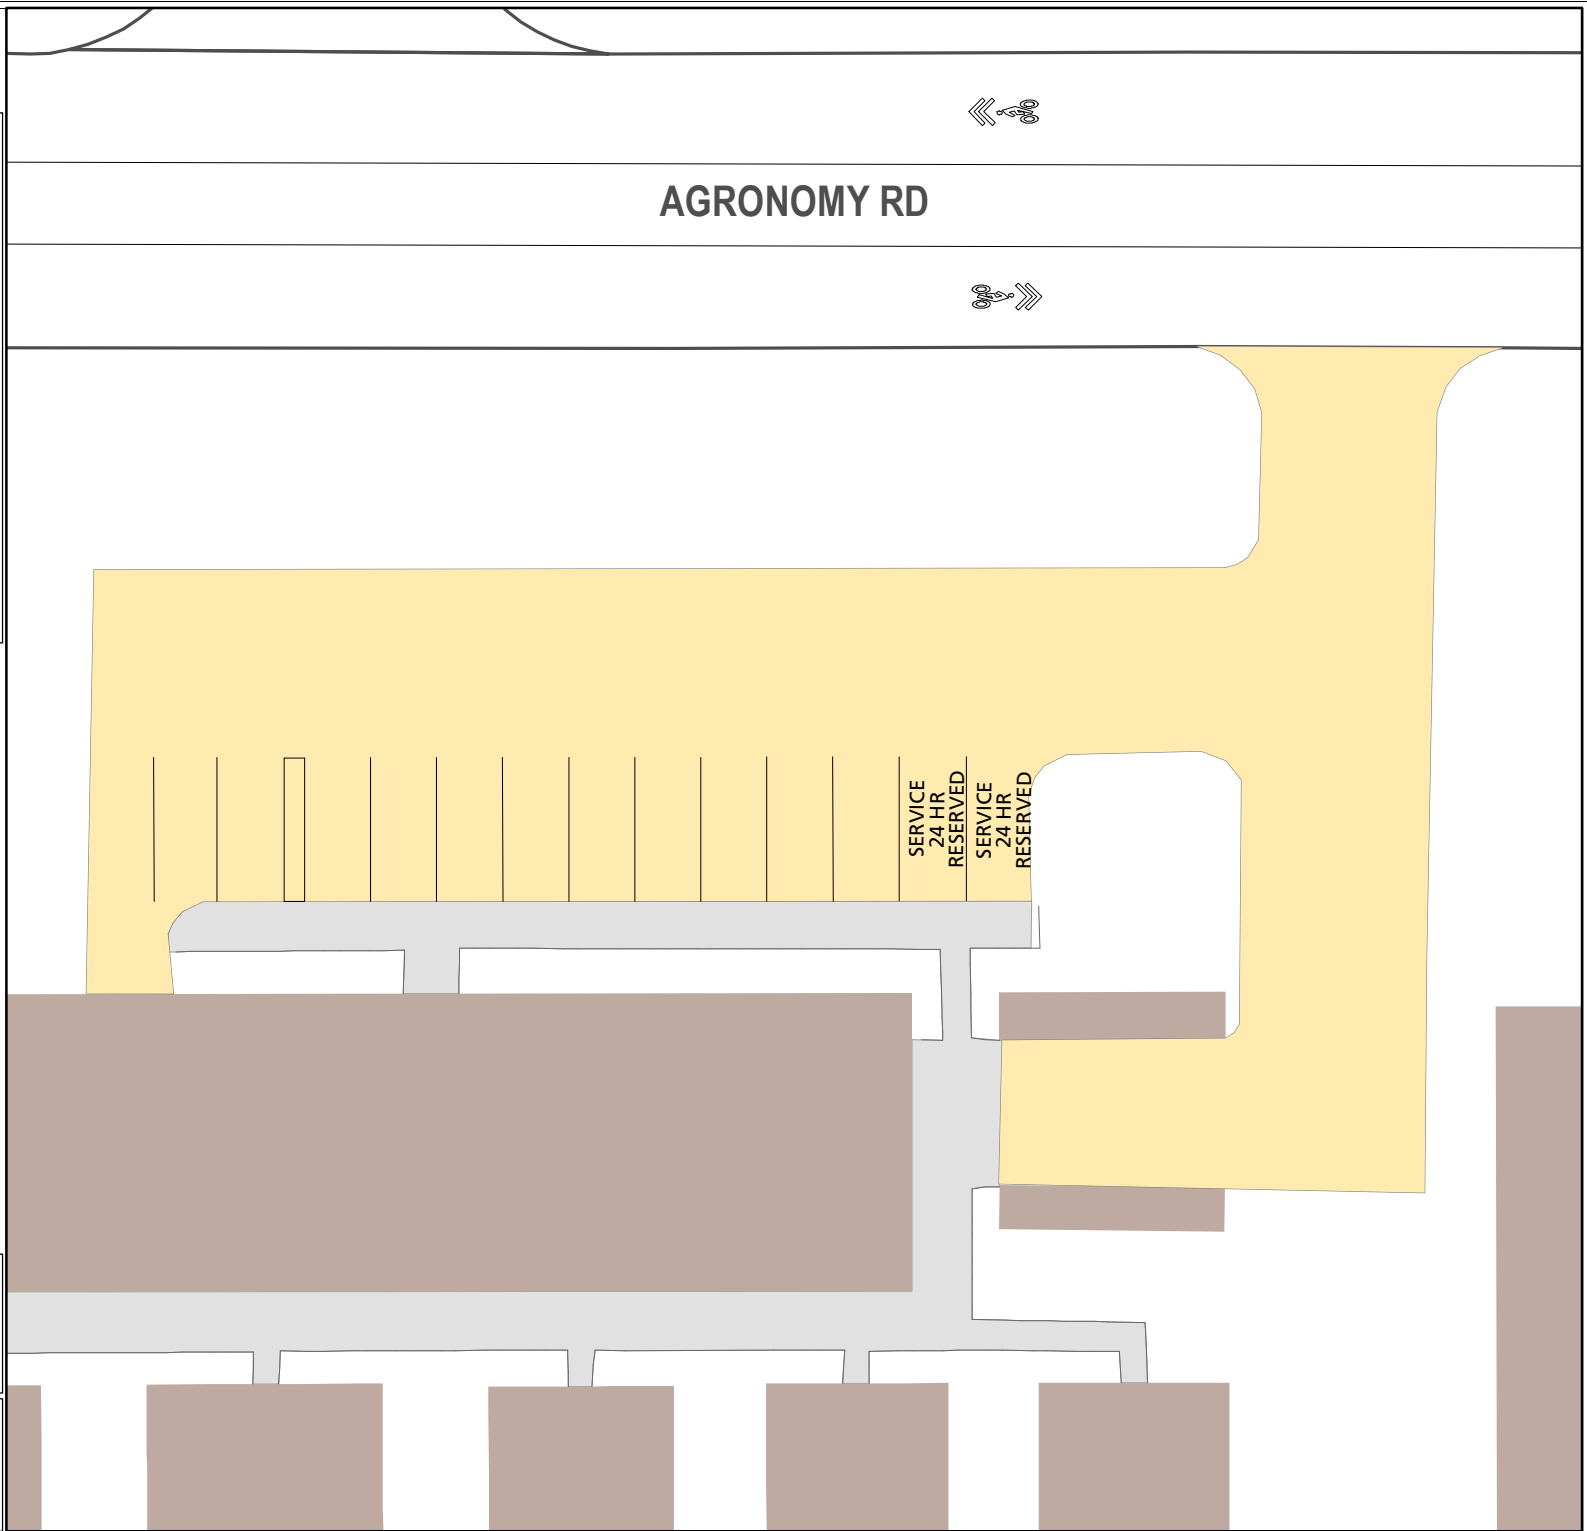

Lot 094

Parking Space Count:

Regular:	12
Reserved:	0
DVS:	0
Visitor:	0
Accessible:	0
Visitor Accessible:	0
Timed:	0
Service:	2
U.B.:	0
Motorcycle:	0
Loading:	1
Other:	0
RV:	0

Total: 15

Lost to (Currently Under)
Construction: 0

30 Feet