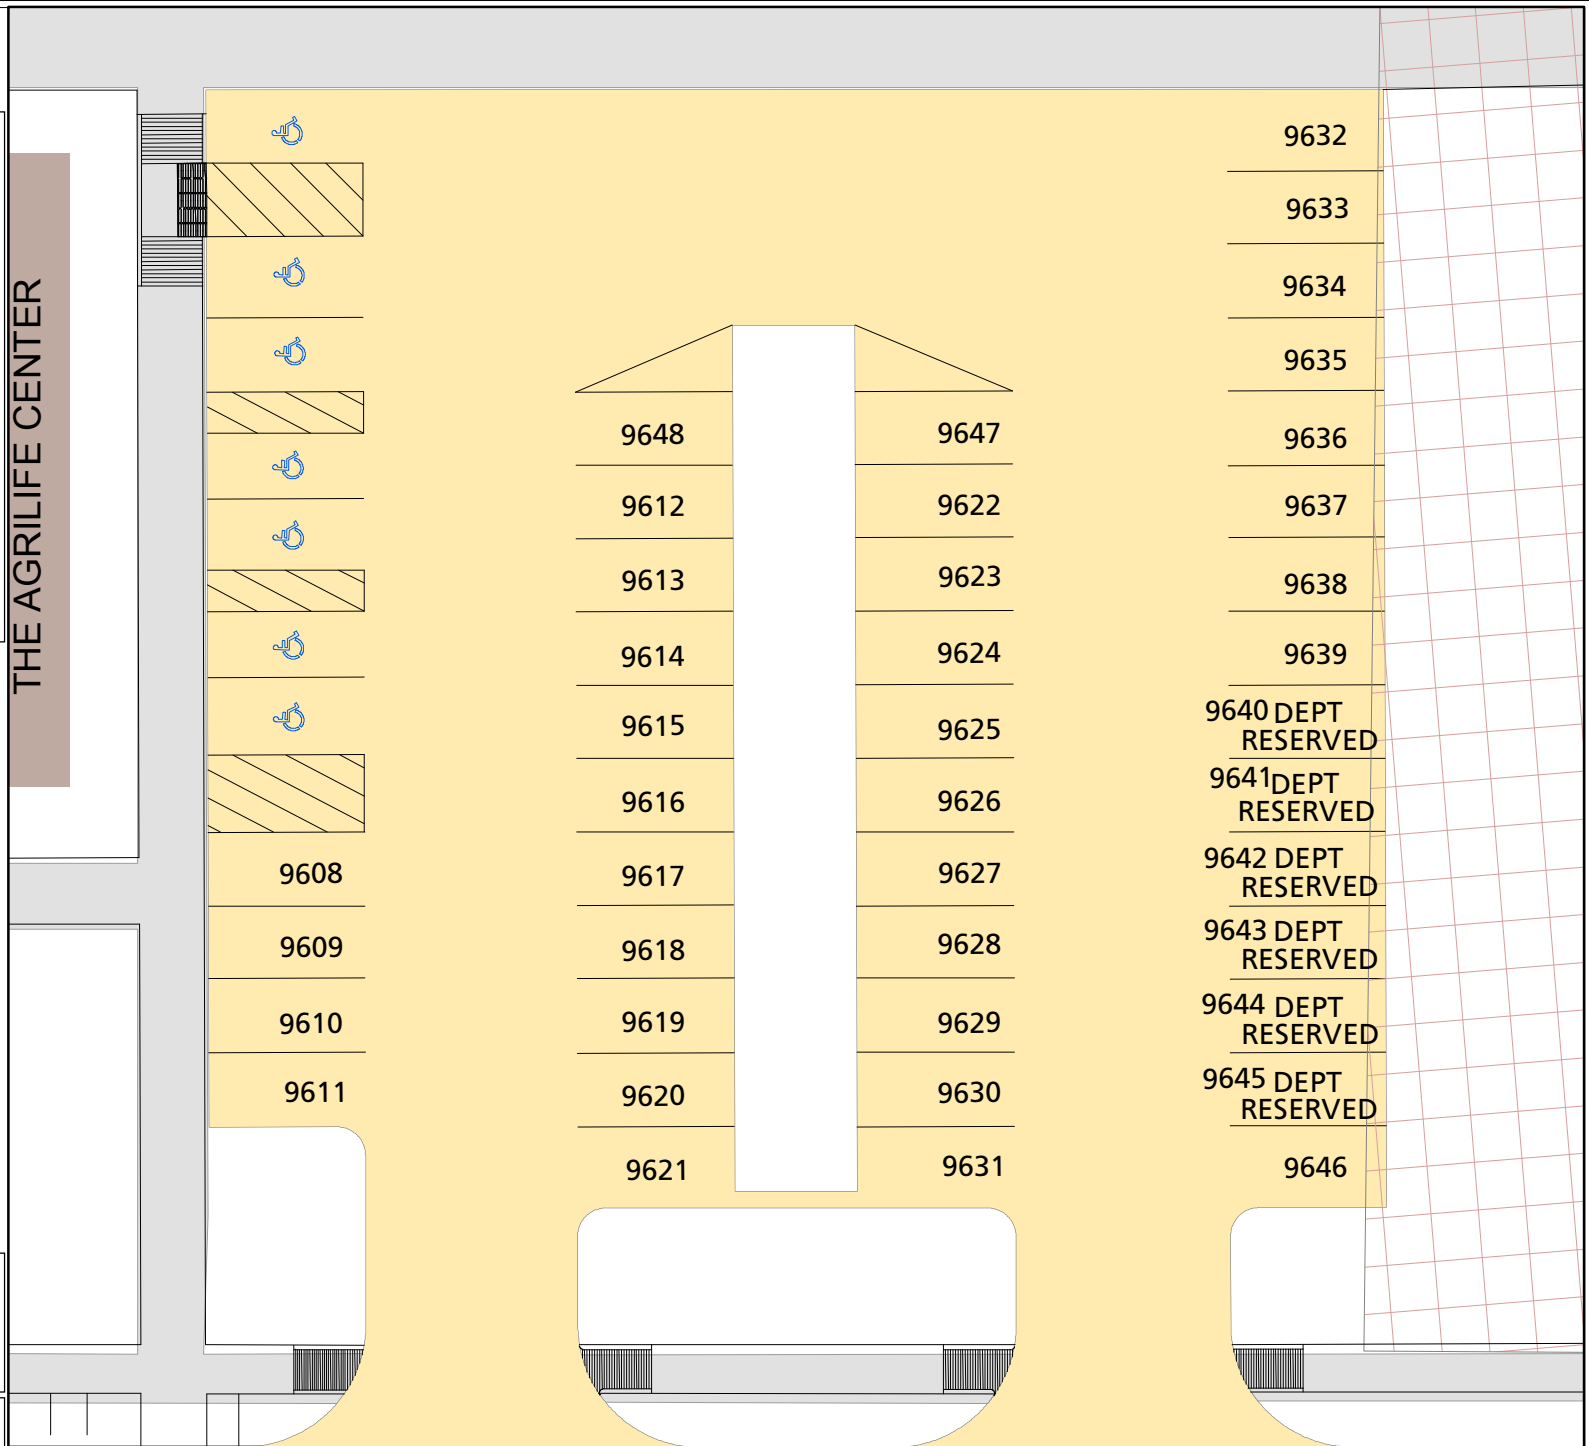

Lot 096

Parking Space Count:

Regular:	0
Reserved:	35
DVS:	6
Visitor:	0
Accessible:	7
Visitor Accessible:	0
Timed:	0
Service:	0
U.B.:	0
Motorcycle:	0
Loading:	0
Other:	0
RV:	0

Total: 48

Lost to (Currently Under) Construction: 0

THE AGRILIFE CENTER

25 Feet