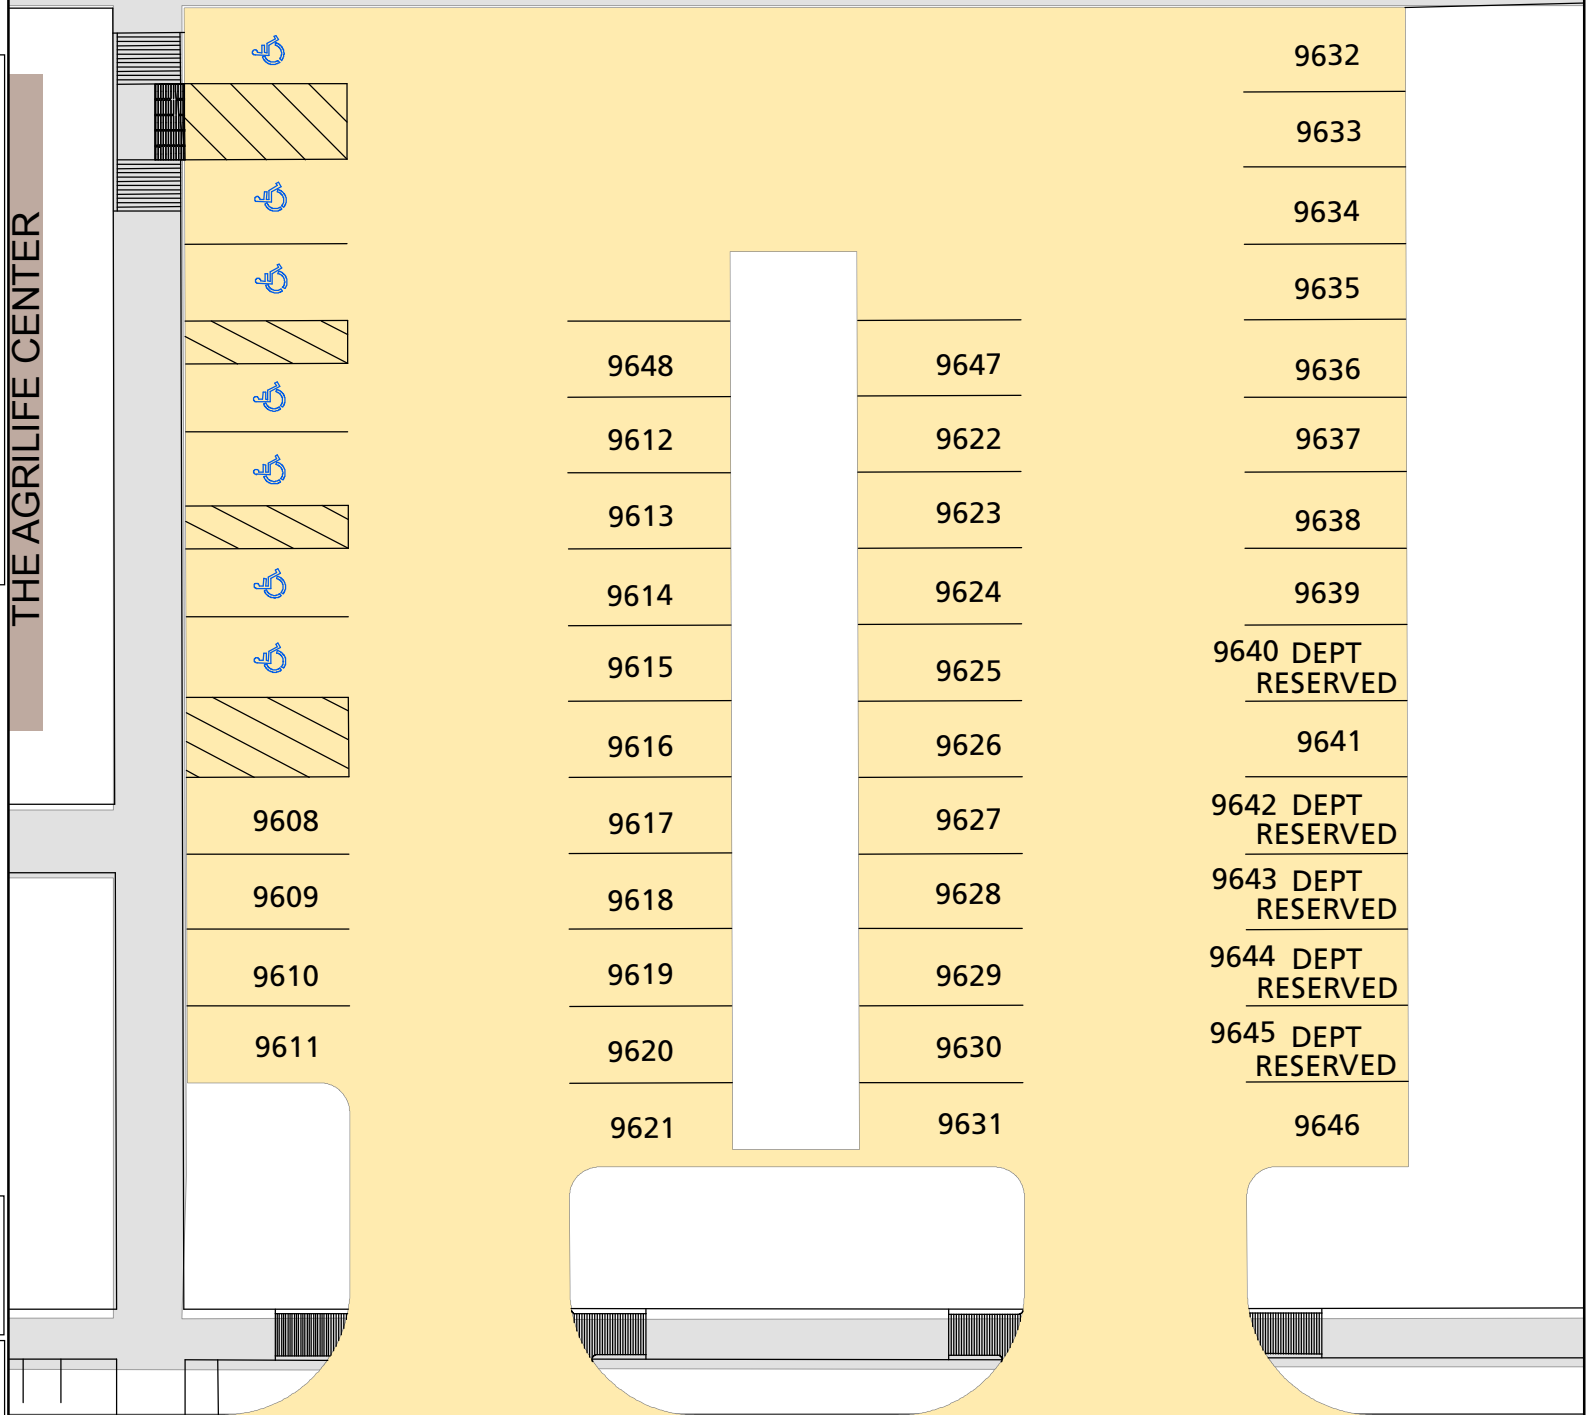

Lot 096

Parking Space Count:

Regular:	0
Reserved:	36
DVS:	5
Visitor:	0
Accessible:	7
Visitor Accessible:	0
Timed:	0
Service:	0
U.B.:	0
Motorcycle:	0
Loading:	0
Other:	0
RV:	0

Total: 48

Lost to (Currently Under)
Construction: 0

THE AGRILIFE CENTER

25 Feet

9632

9633

9634

9635

9648

9647