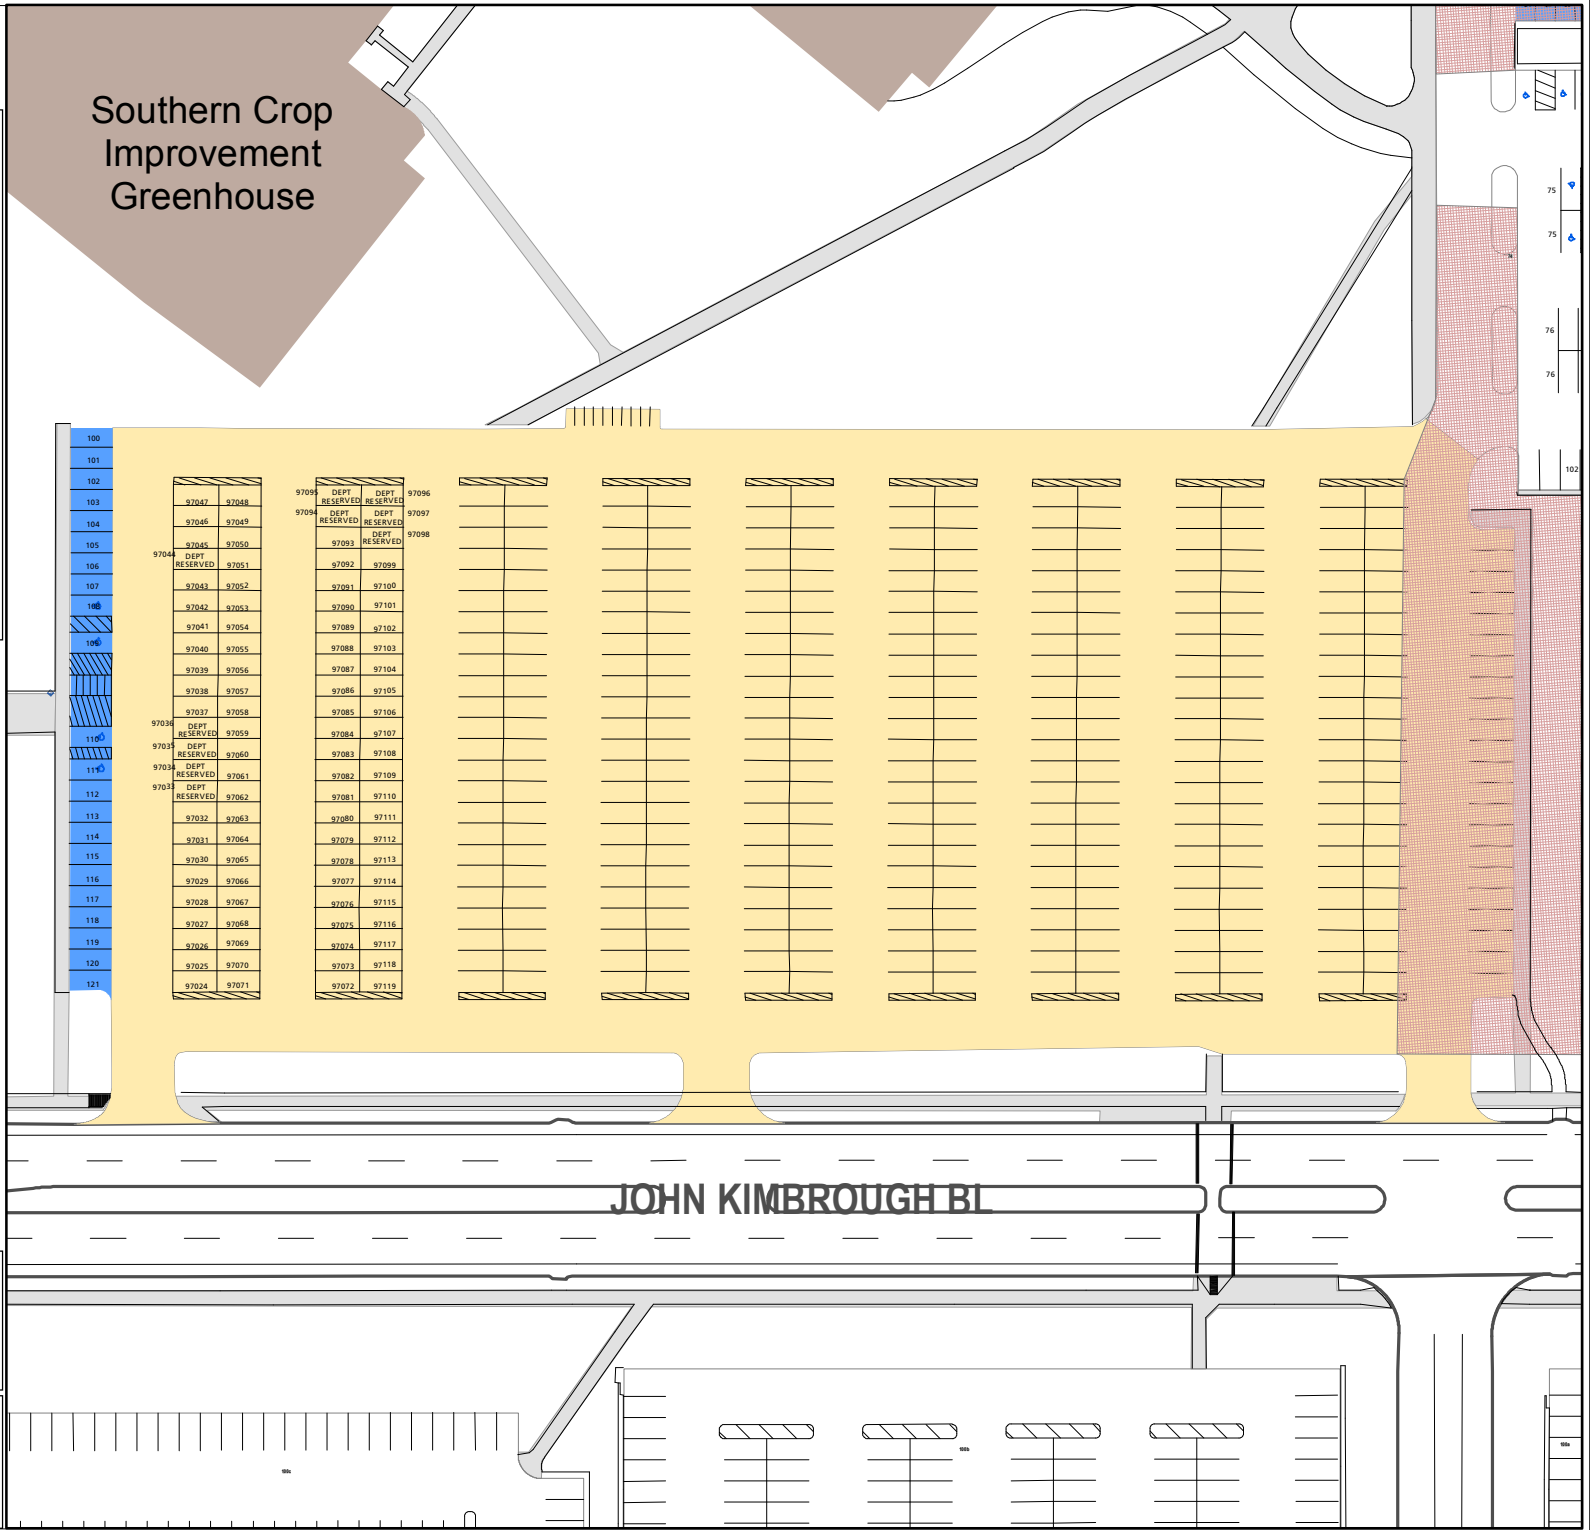

Lot 097

Parking Space Count:

Regular:	312
Reserved:	86
DVS:	10
Visitor:	18
Accessible:	0
Visitor Accessible:	4
Timed:	0
Service:	0
U.B.:	0
Motorcycle:	16
Loading:	0
Other:	0
RV:	0

Total: 446

Lost to (Currently Under)
Construction: 46

Southern Crop
Improvement
Greenhouse

97047	97048	97095	DEPT RESERVED	DEPT RESERVED	97096
97046	97049	97094	DEPT RESERVED	DEPT RESERVED	97097
97045	97050	97093	DEPT RESERVED	DEPT RESERVED	97098
97044	97051	97092	DEPT RESERVED	DEPT RESERVED	97099
97043	97052	97091	DEPT RESERVED	DEPT RESERVED	97100
97042	97053	97090	DEPT RESERVED	DEPT RESERVED	97101
97041	97054	97089	DEPT RESERVED	DEPT RESERVED	97102
97040	97055	97088	DEPT RESERVED	DEPT RESERVED	97103
97039	97056	97087	DEPT RESERVED	DEPT RESERVED	97104
97038	97057	97086	DEPT RESERVED	DEPT RESERVED	97105
97037	97058	97085	DEPT RESERVED	DEPT RESERVED	97106
97036	97059	97084	DEPT RESERVED	DEPT RESERVED	97107
97035	97060	97083	DEPT RESERVED	DEPT RESERVED	97108
97034	97061	97082	DEPT RESERVED	DEPT RESERVED	97109
97033	97062	97081	DEPT RESERVED	DEPT RESERVED	97110
97032	97063	97080	DEPT RESERVED	DEPT RESERVED	97111
97031	97064	97079	DEPT RESERVED	DEPT RESERVED	97112
97030	97065	97078	DEPT RESERVED	DEPT RESERVED	97113
97029	97066	97077	DEPT RESERVED	DEPT RESERVED	97114
97028	97067	97076	DEPT RESERVED	DEPT RESERVED	97115
97027	97068	97075	DEPT RESERVED	DEPT RESERVED	97116
97026	97069	97074	DEPT RESERVED	DEPT RESERVED	97117
97025	97070	97073	DEPT RESERVED	DEPT RESERVED	97118
97024	97071	97072	DEPT RESERVED	DEPT RESERVED	97119

90 Feet