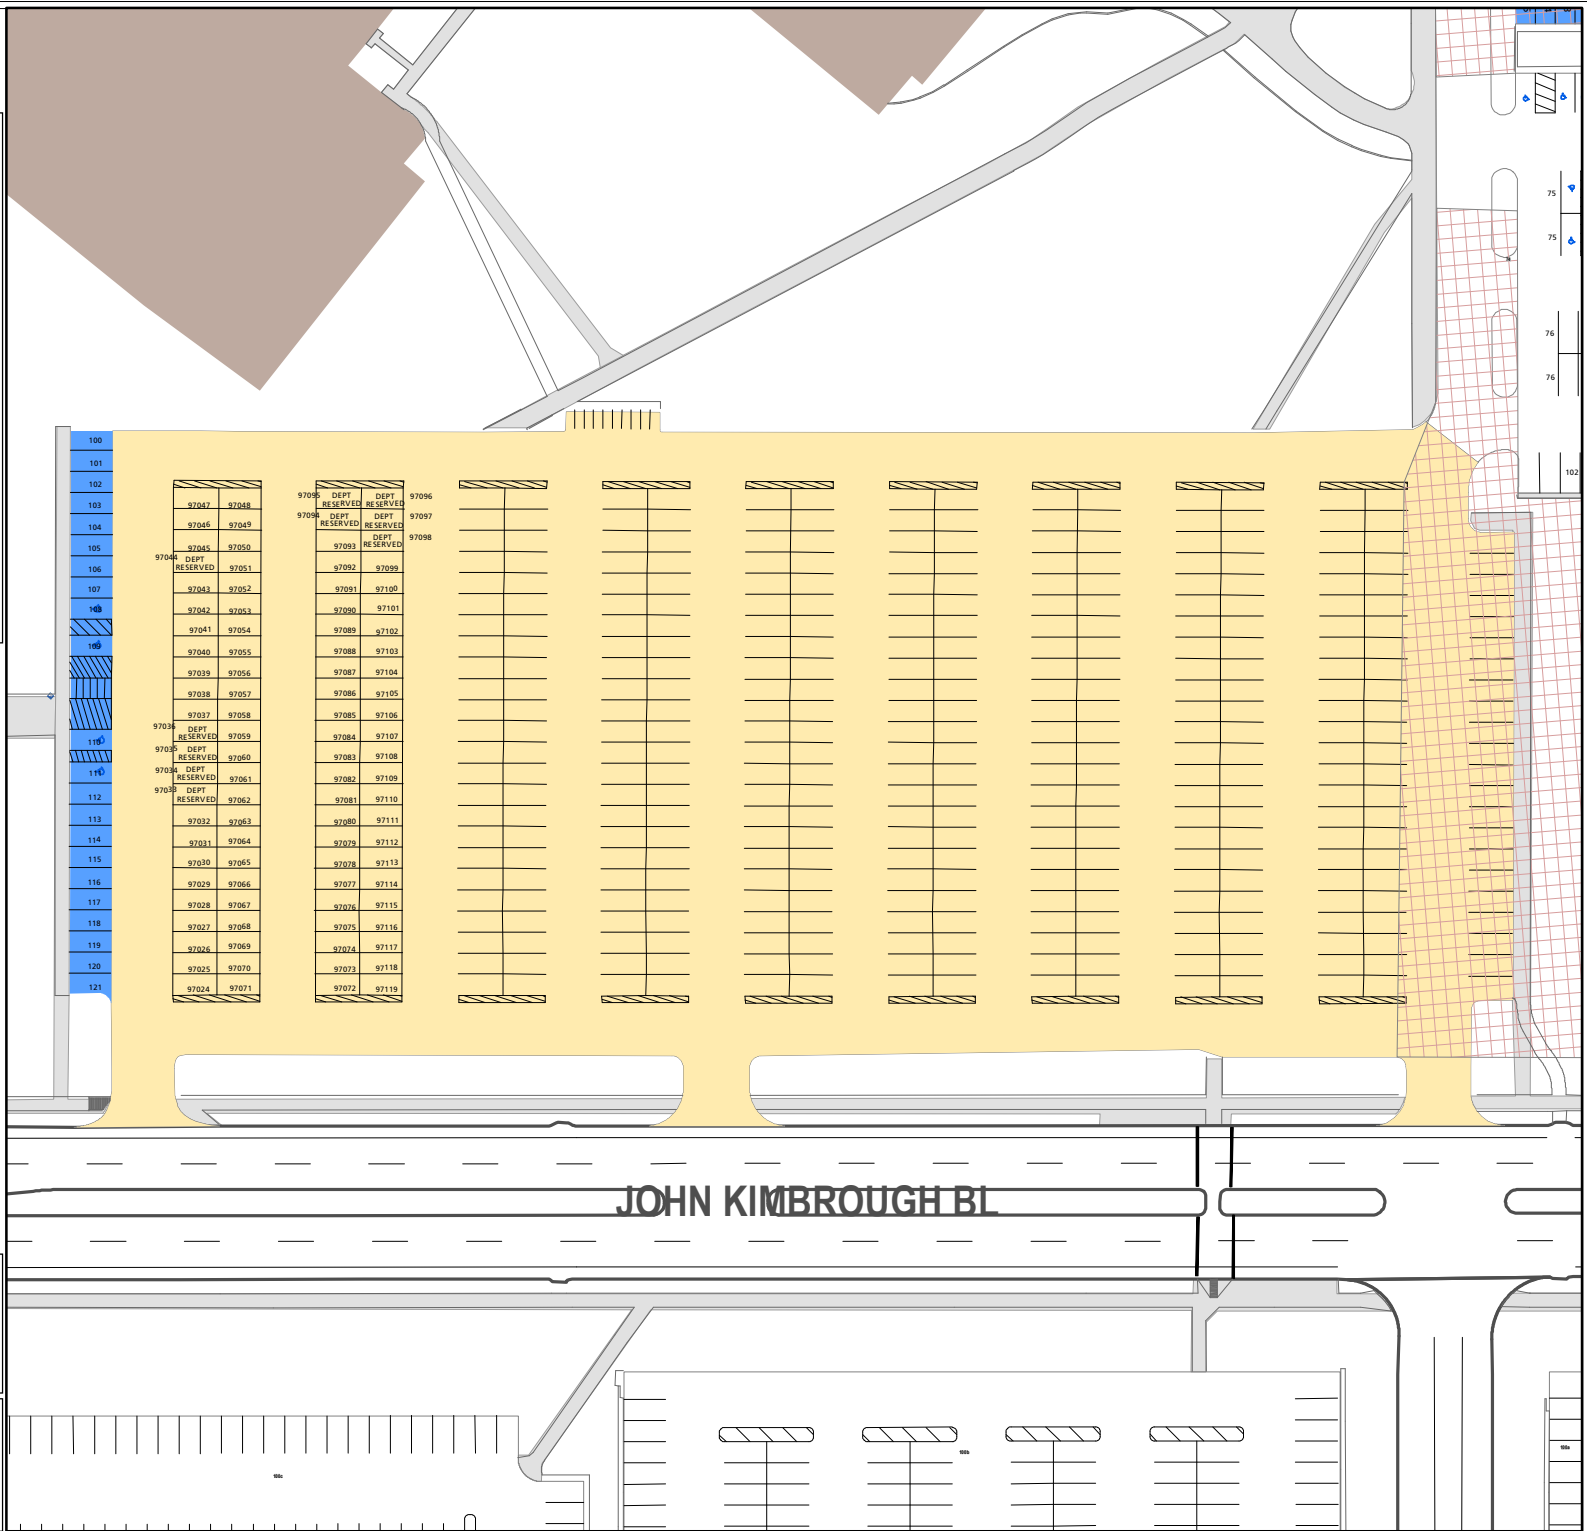

Lot 097

Parking Space Count:

Regular:	312
Reserved:	86
DVS:	10
Visitor:	18
Accessible:	0
Visitor Accessible:	4
Timed:	0
Service:	0
U.B.:	0
Motorcycle:	16
Loading:	0
Other:	0
RV:	0

Total: 446

Lost to (Currently Under) Construction: 46

90 Feet