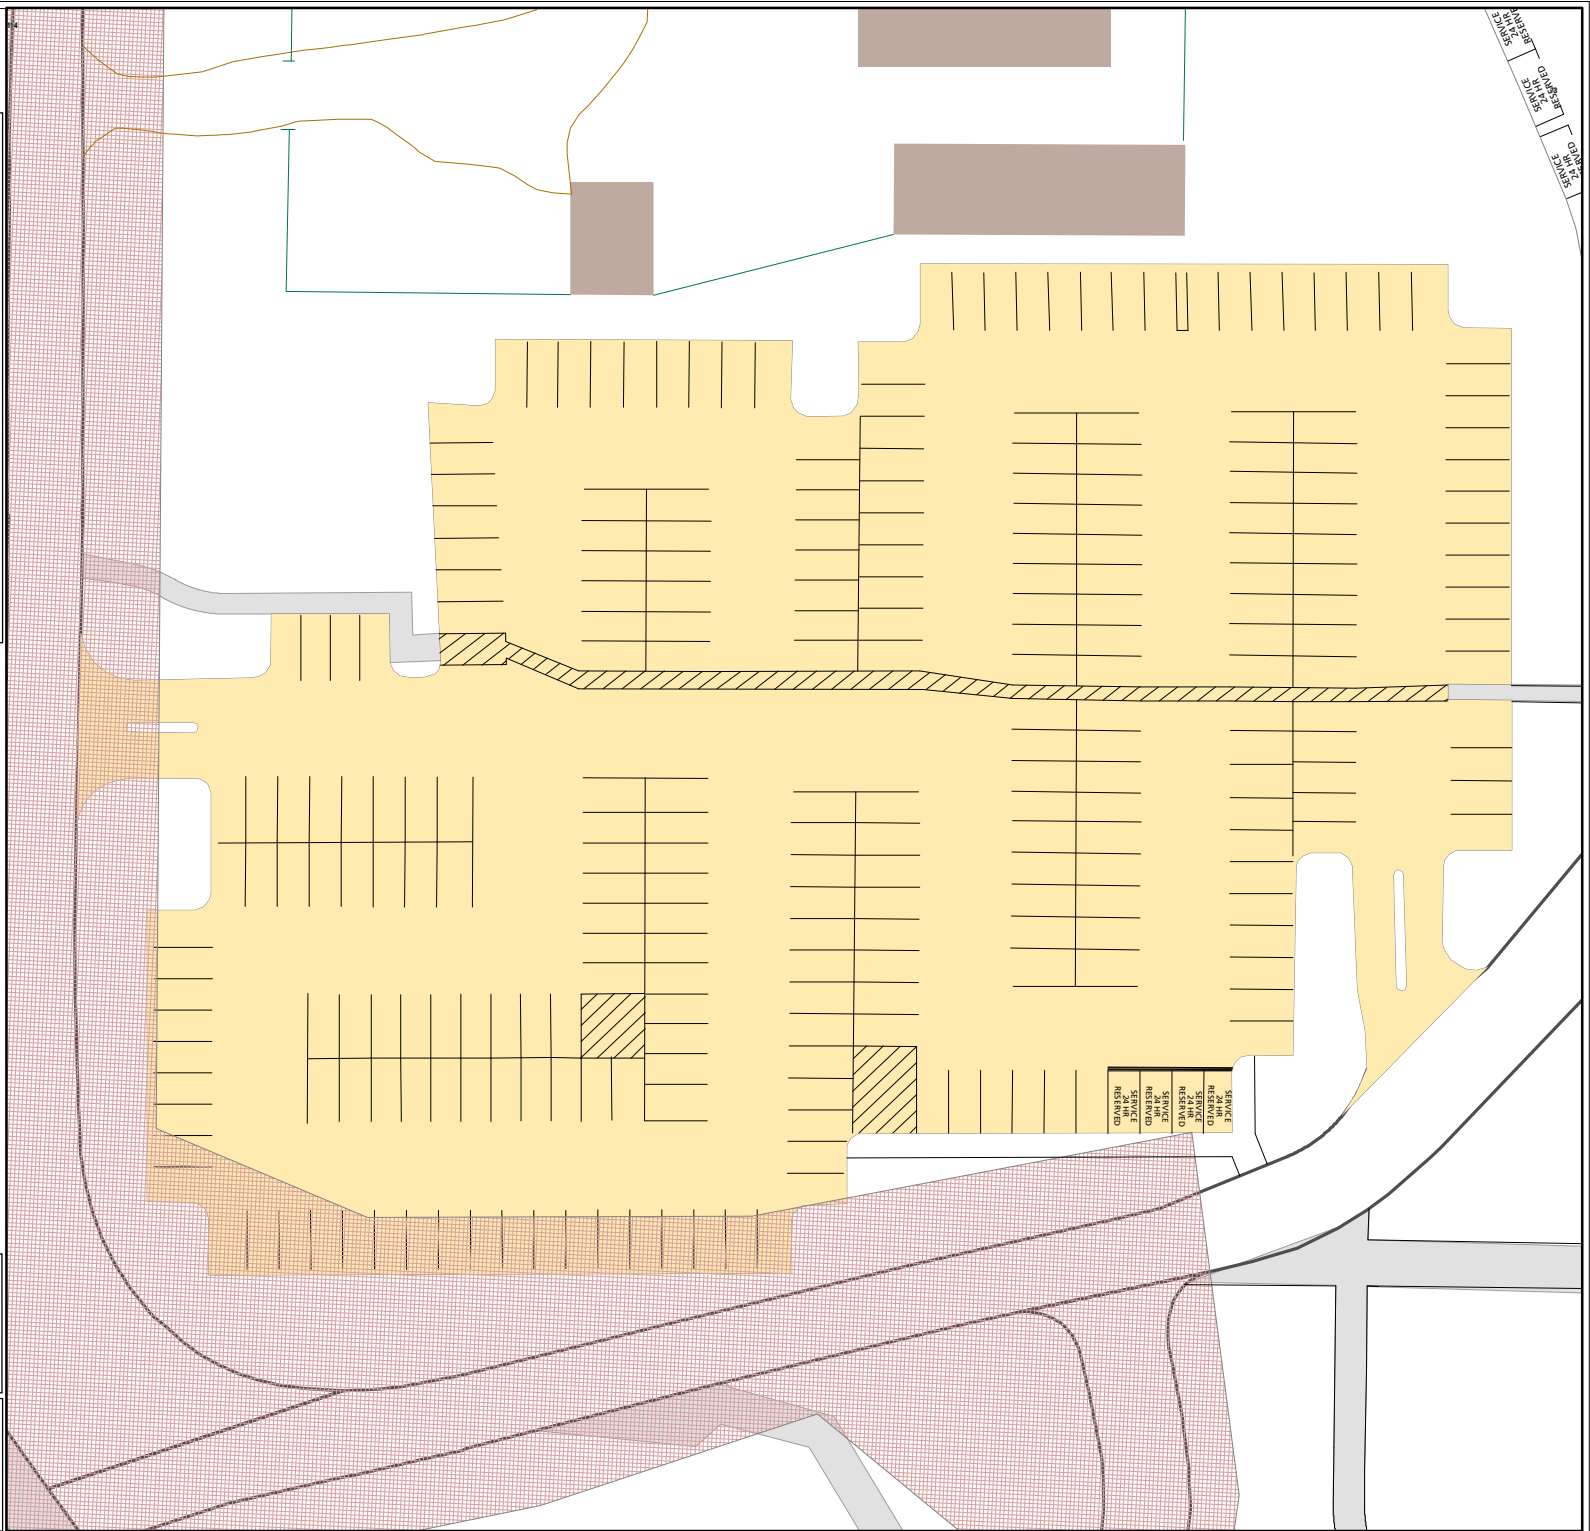

# Lot 098

## Parking Space Count:

Regular:	259
Reserved:	0
DVS:	0
Visitor:	0
Accessible:	0
Visitor Accessible:	0
Timed:	0
Service:	4
U.B.:	0
Motorcycle:	0
Loading:	0
Other:	0
RV:	0

**Total: 263**

Lost to (Currently Under) Construction: 0

60 Feet