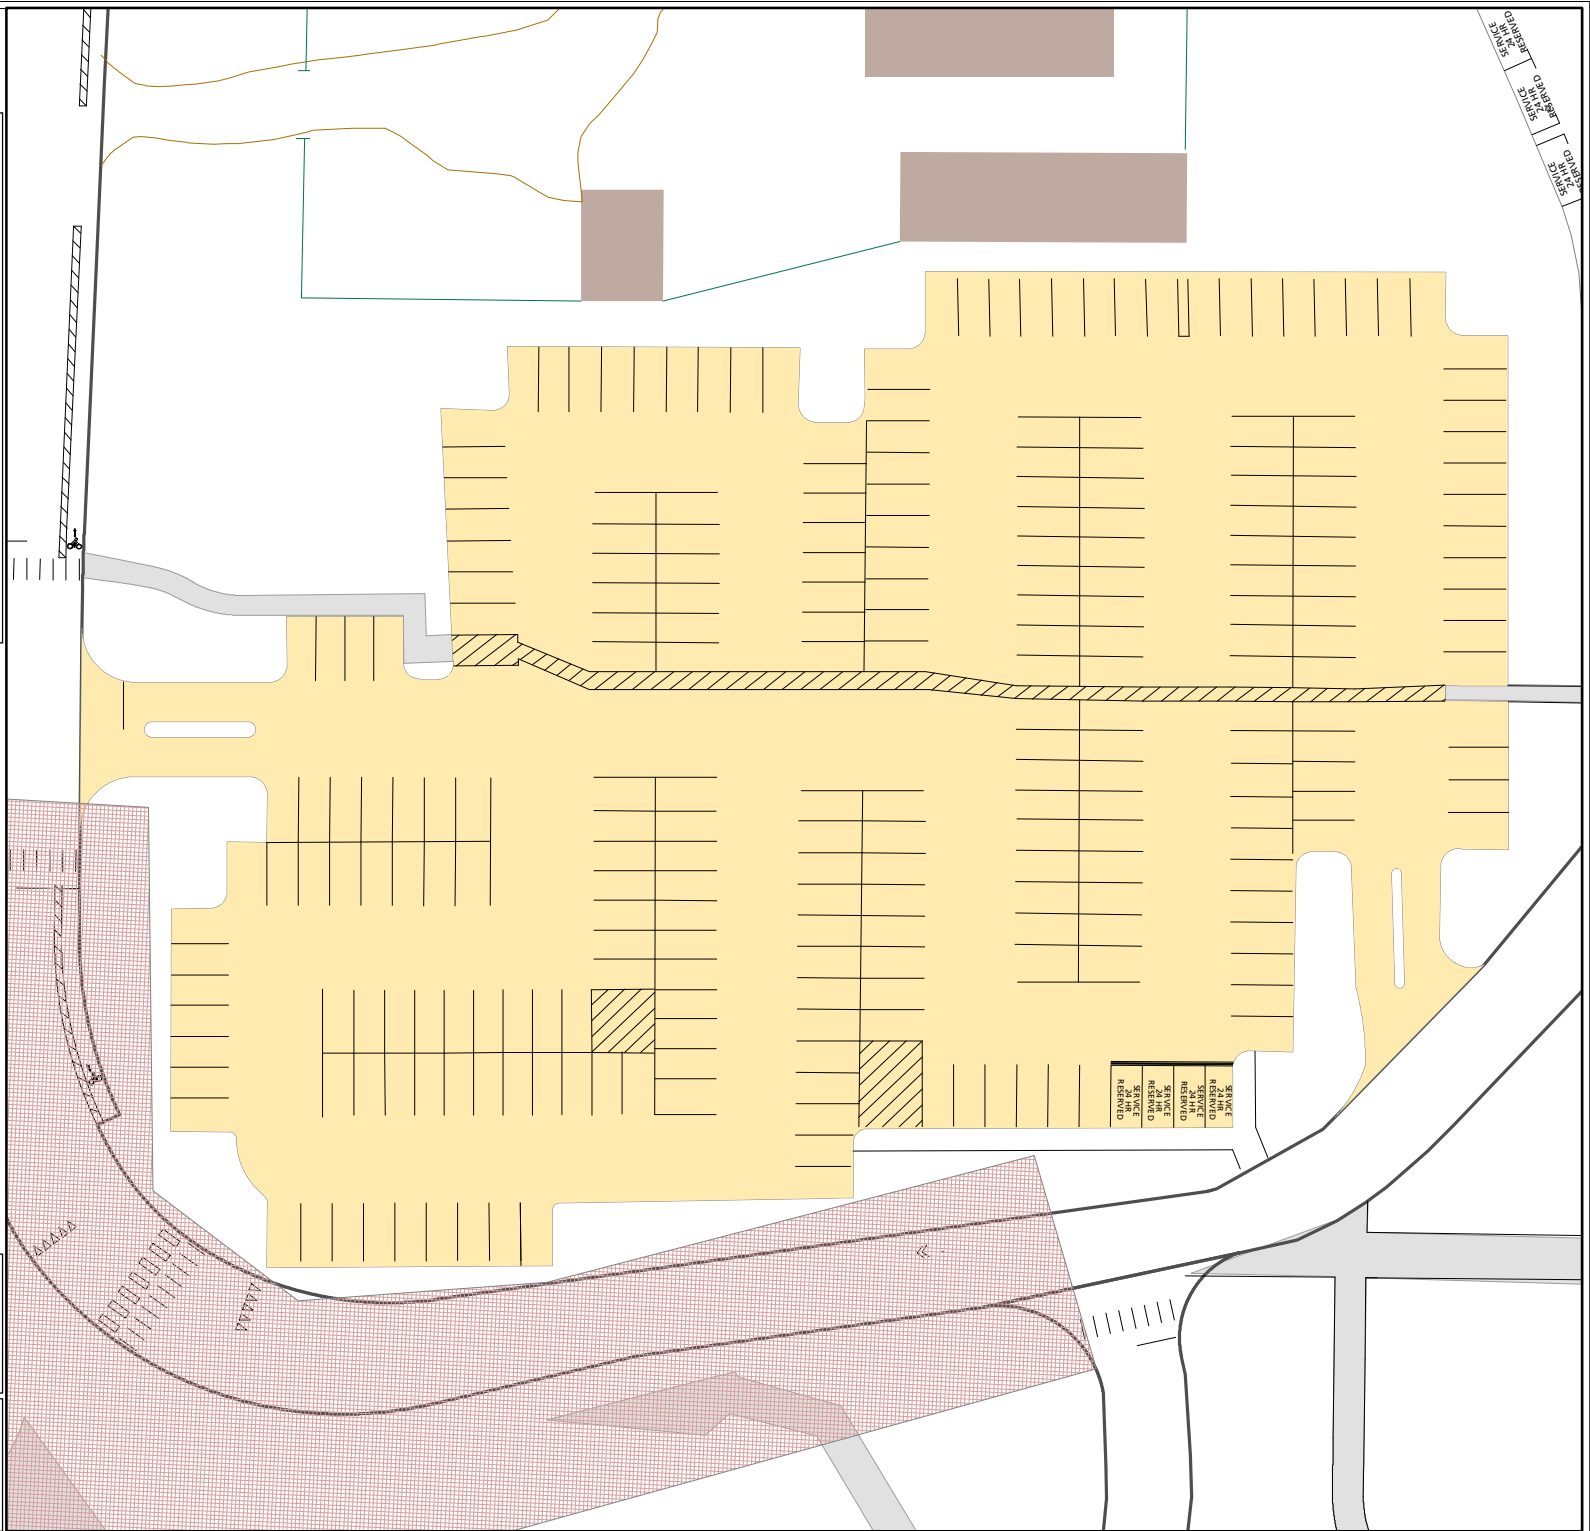

# Lot 098

## Parking Space Count:

Regular:	246
Reserved:	0
DVS:	0
Visitor:	0
Accessible:	0
Visitor Accessible:	0
Timed:	0
Service:	4
U.B.:	0
Motorcycle:	0
Loading:	0
Other:	0
RV:	0

**Total: 250**

Lost to (Currently Under) Construction: 0

60 Feet