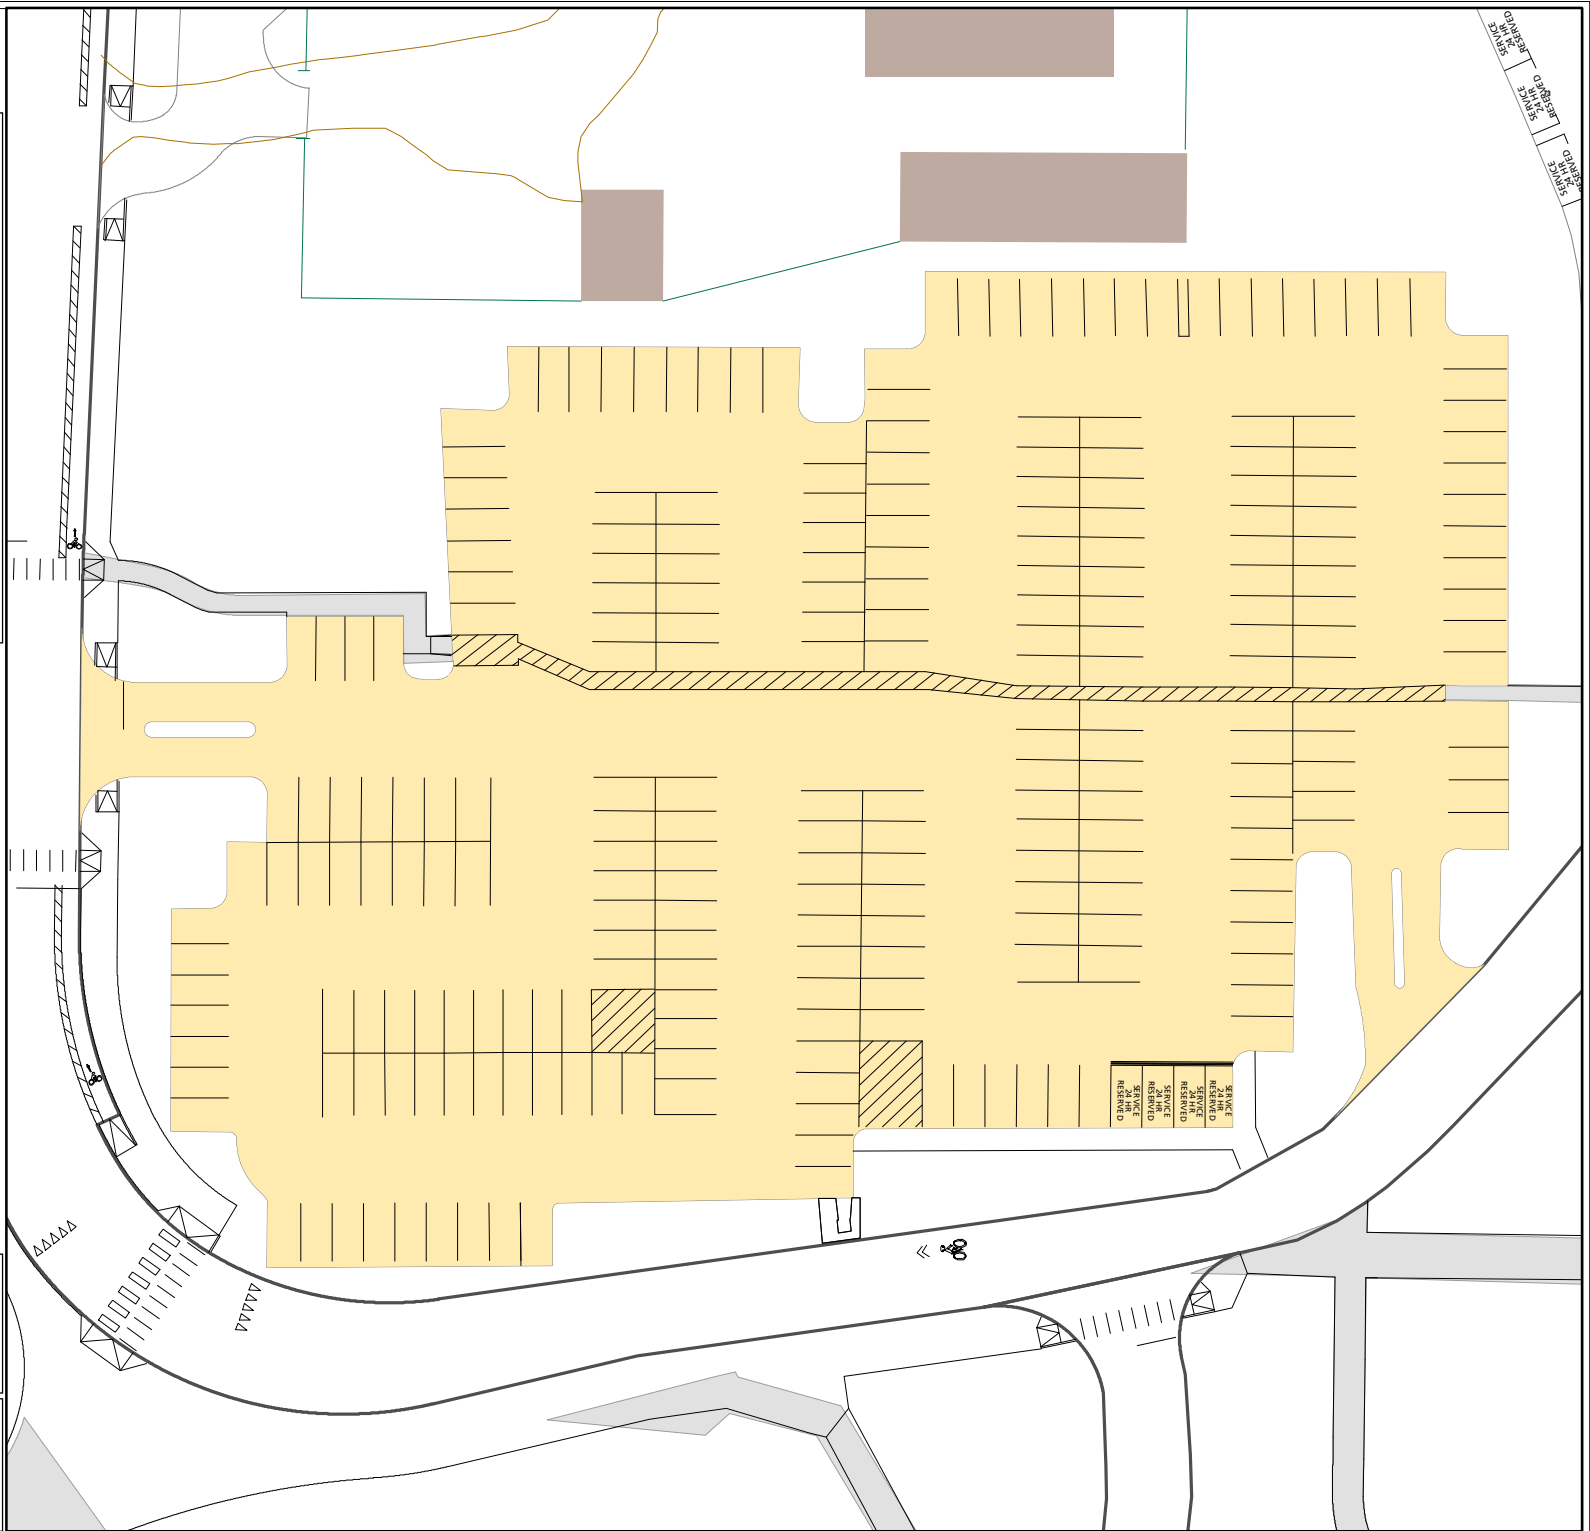

Lot 098

Parking Space Count:

Regular:	246
Reserved:	0
DVS:	0
Visitor:	0
Accessible:	0
Visitor Accessible:	0
Timed:	0
Service:	4
U.B.:	0
Motorcycle:	0
Loading:	0
Other:	0
RV:	0

Total: 250

Lost to (Currently Under) Construction: 0

60 Feet