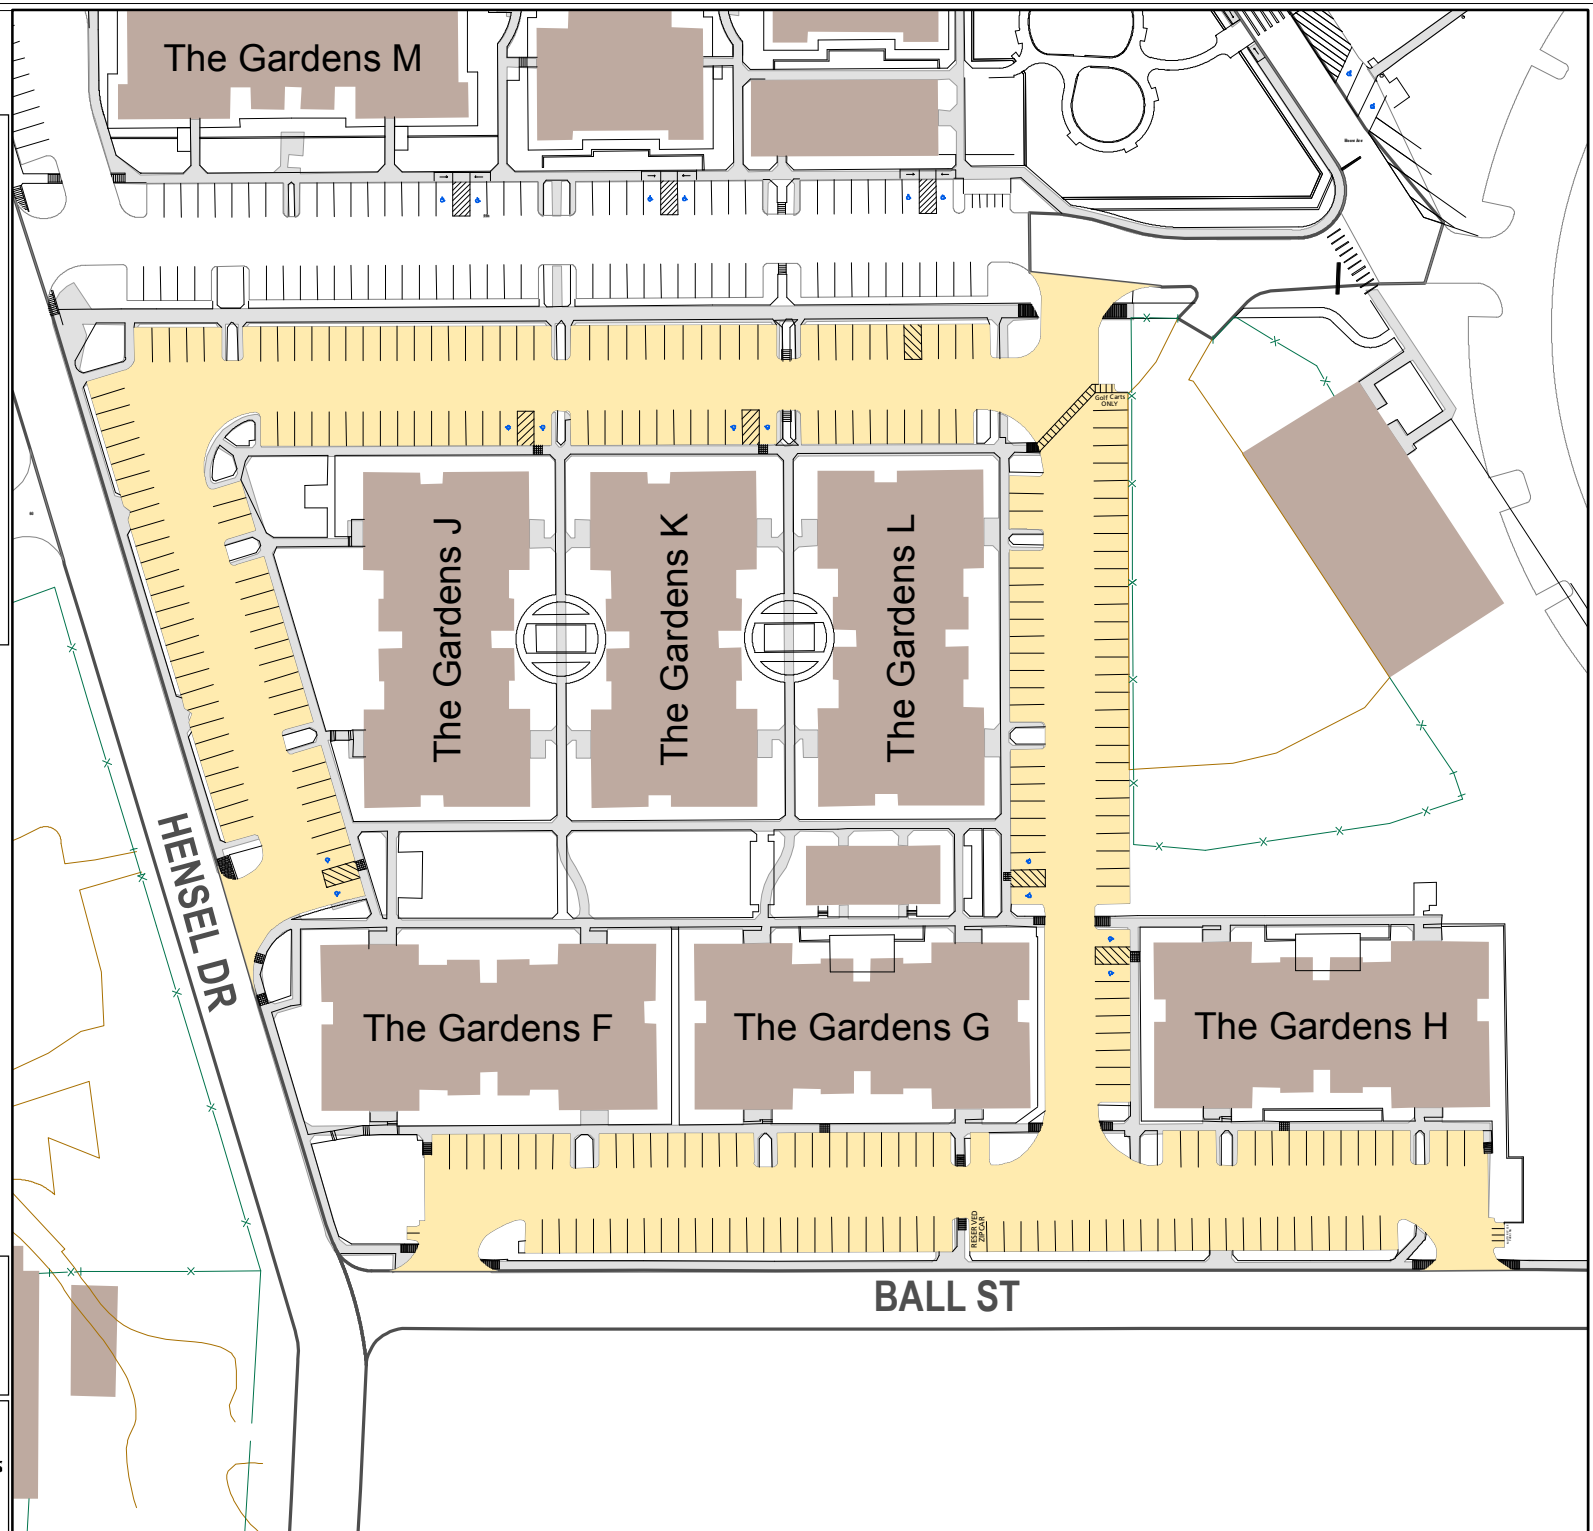

Lot 099a

Parking Space Count:

Regular:	271
Reserved:	0
DVS:	1
Visitor:	0
Accessible:	10
Visitor Accessible:	0
Timed:	0
Service:	0
U.B.:	0
Motorcycle:	6
Loading:	0
Other:	1
RV:	0

Total: 289

Lost to (Currently Under)
Construction: 0

110 Feet