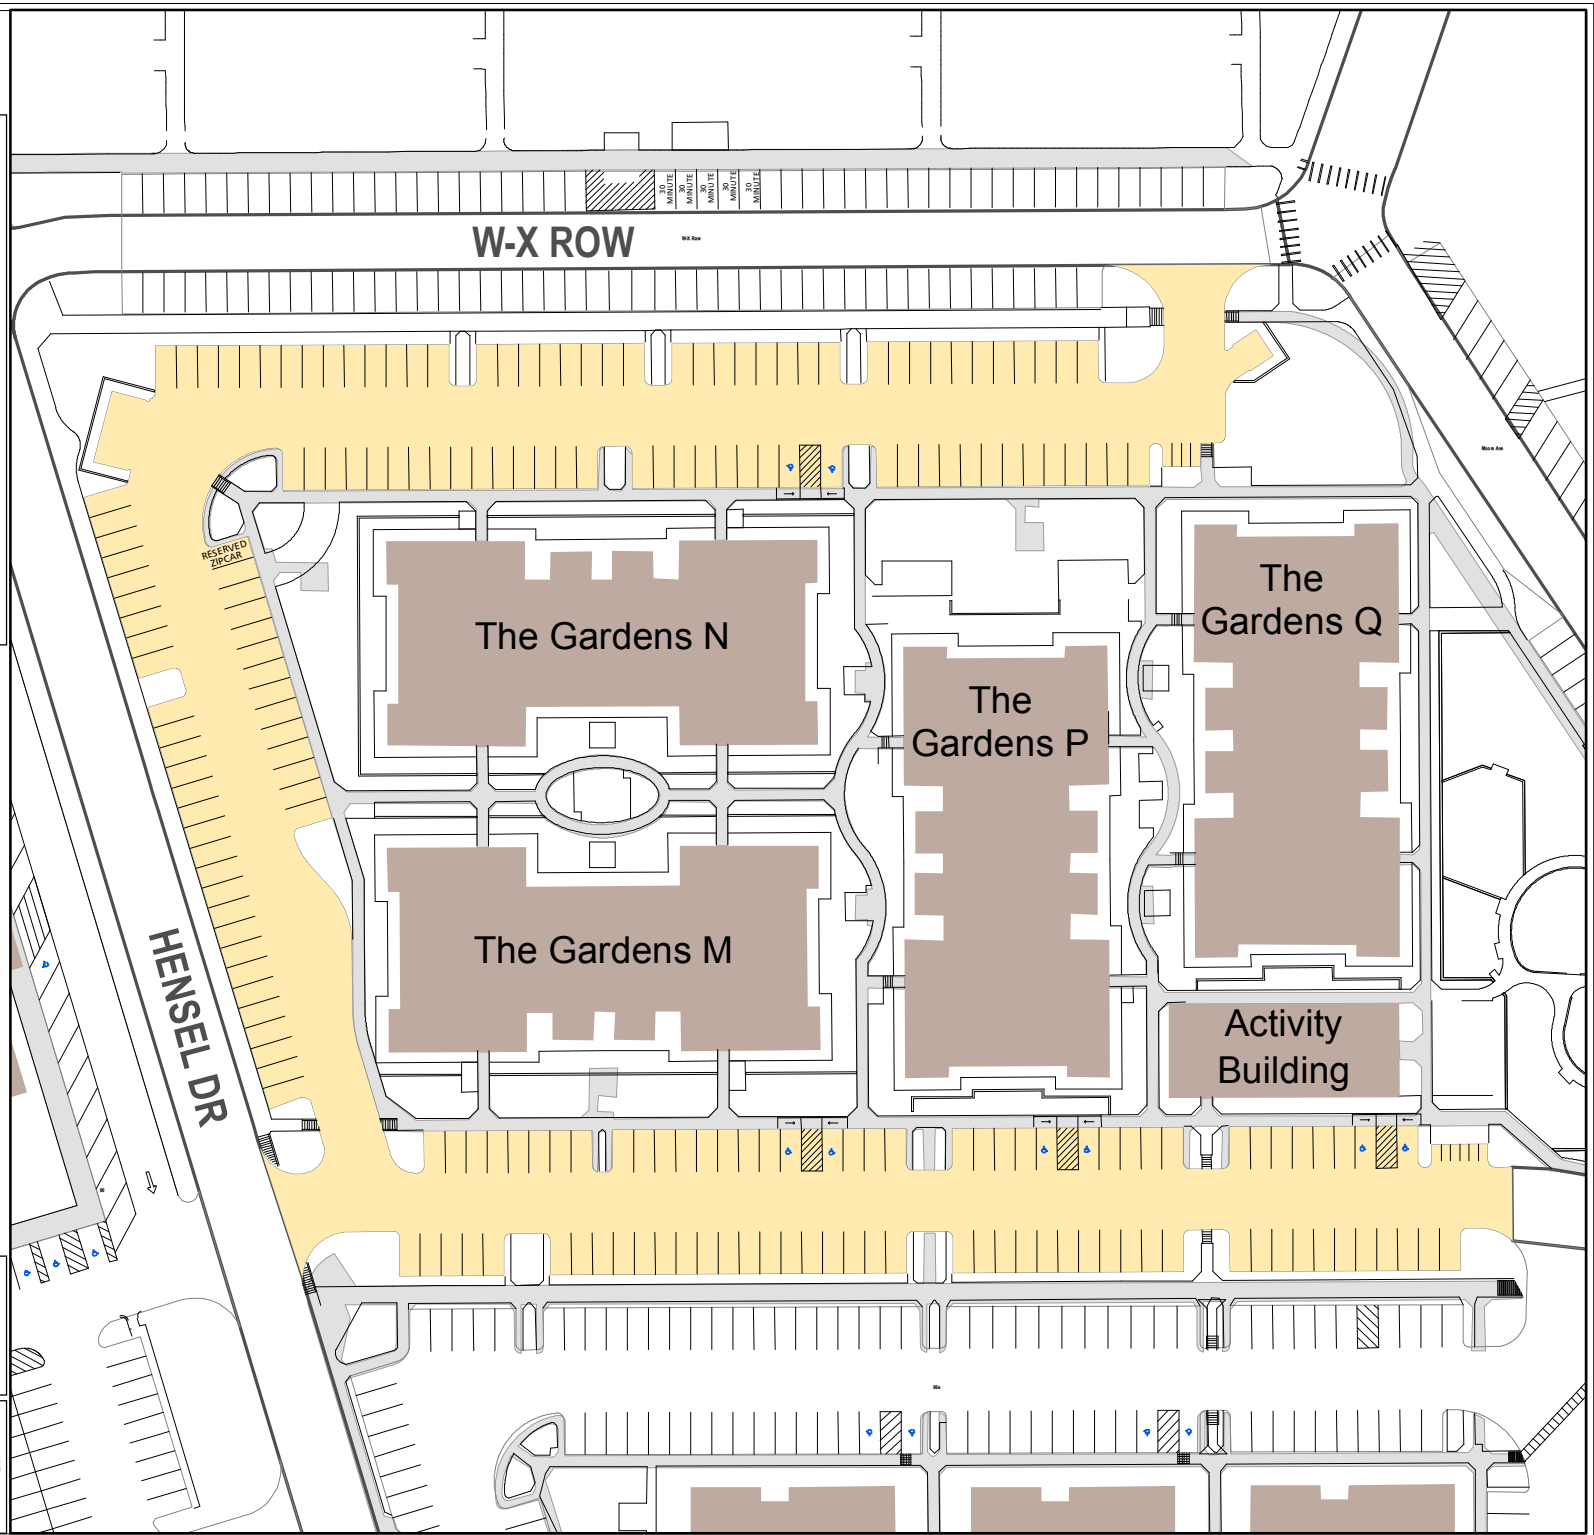

# Lot 099b

## Parking Space Count:

Regular:	195
Reserved:	0
DVS:	1
Visitor:	0
Accessible:	8
Visitor Accessible:	0
Timed:	0
Service:	0
U.B.:	0
Motorcycle:	10
Loading:	0
Other:	0
RV:	0

**Total: 214**

Lost to (Currently Under) Construction: 0

90 Feet