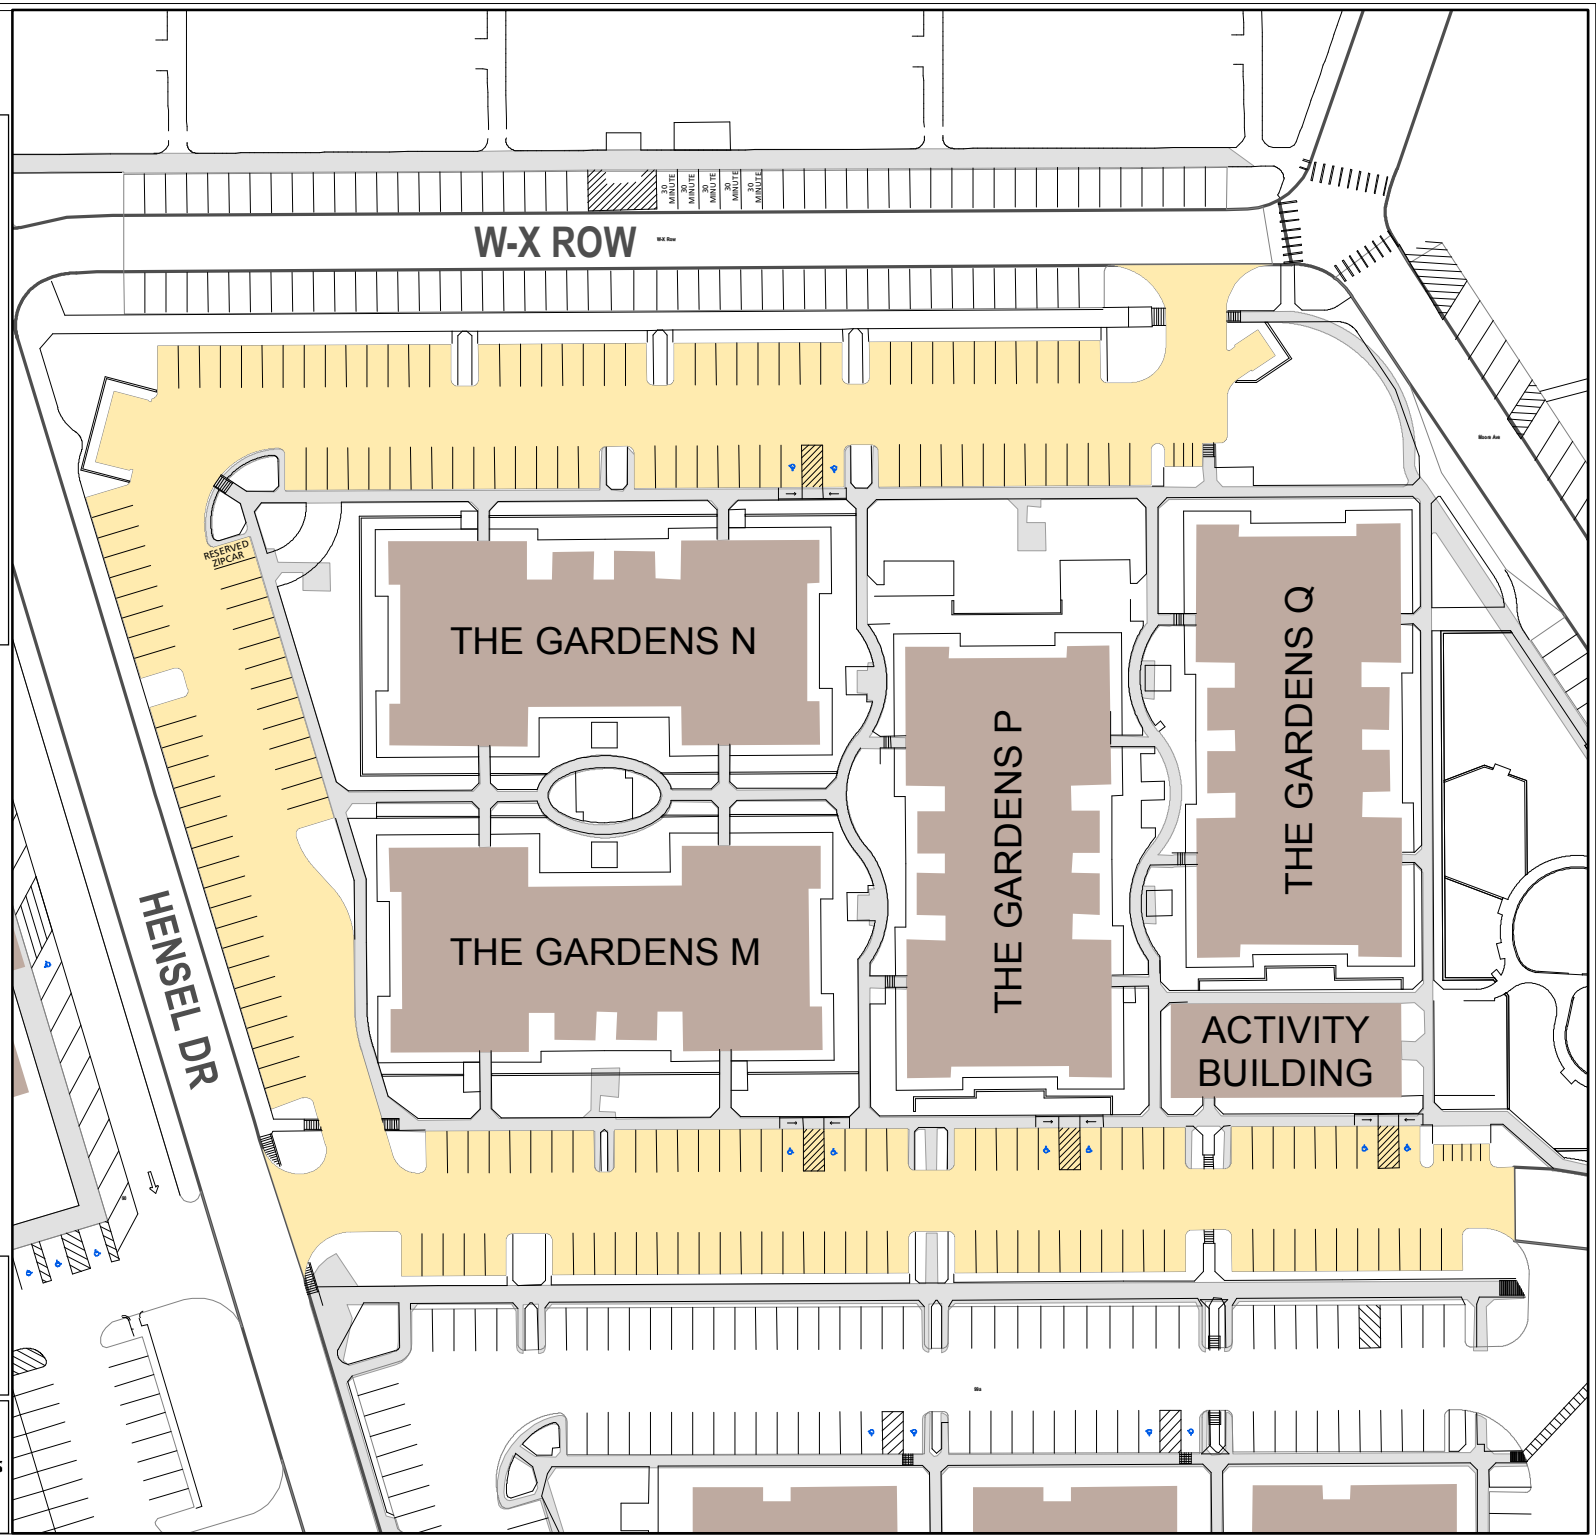

Lot 099b

Parking Space Count:

Regular:	195
Reserved:	0
DVS:	1
Visitor:	0
Accessible:	8
Visitor Accessible:	0
Timed:	0
Service:	0
U.B.:	0
Motorcycle:	10
Loading:	0
Other:	0
RV:	0

Total: 214

Lost to (Currently Under)
Construction: 0

90 Feet