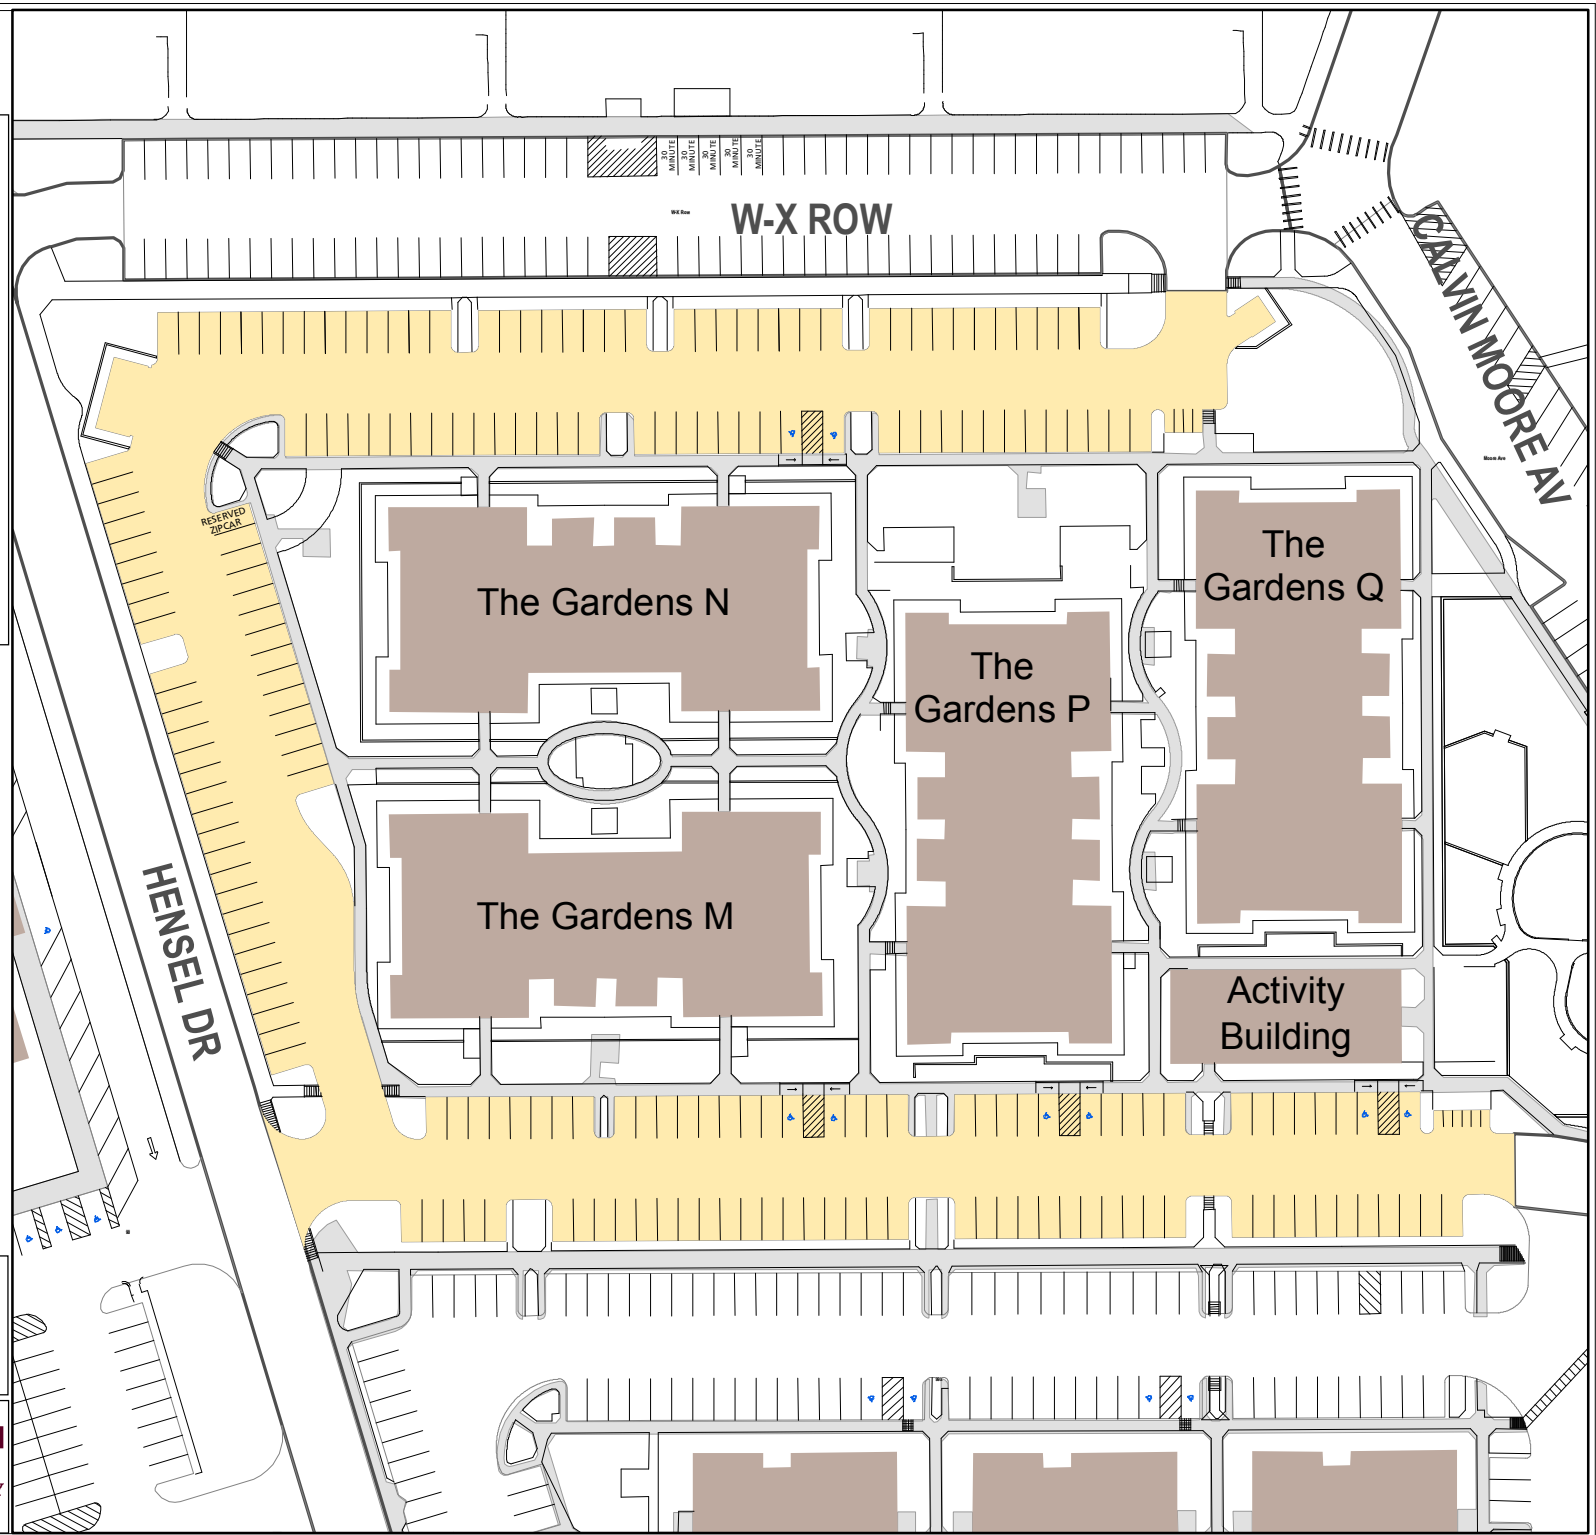

# Lot 099b

## Parking Space Count:

|                     |     |
|---------------------|-----|
| Regular:            | 195 |
| Reserved:           | 0   |
| DVS:                | 1   |
| Visitor:            | 0   |
| Accessible:         | 8   |
| Visitor Accessible: | 0   |
| Timed:              | 0   |
| Service:            | 0   |
| U.B.:               | 0   |
| Motorcycle:         | 10  |
| Loading:            | 0   |
| Other:              | 0   |
| RV:                 | 0   |

**Total: 214**

Lost to (Currently Under) Construction: 0

90 Feet