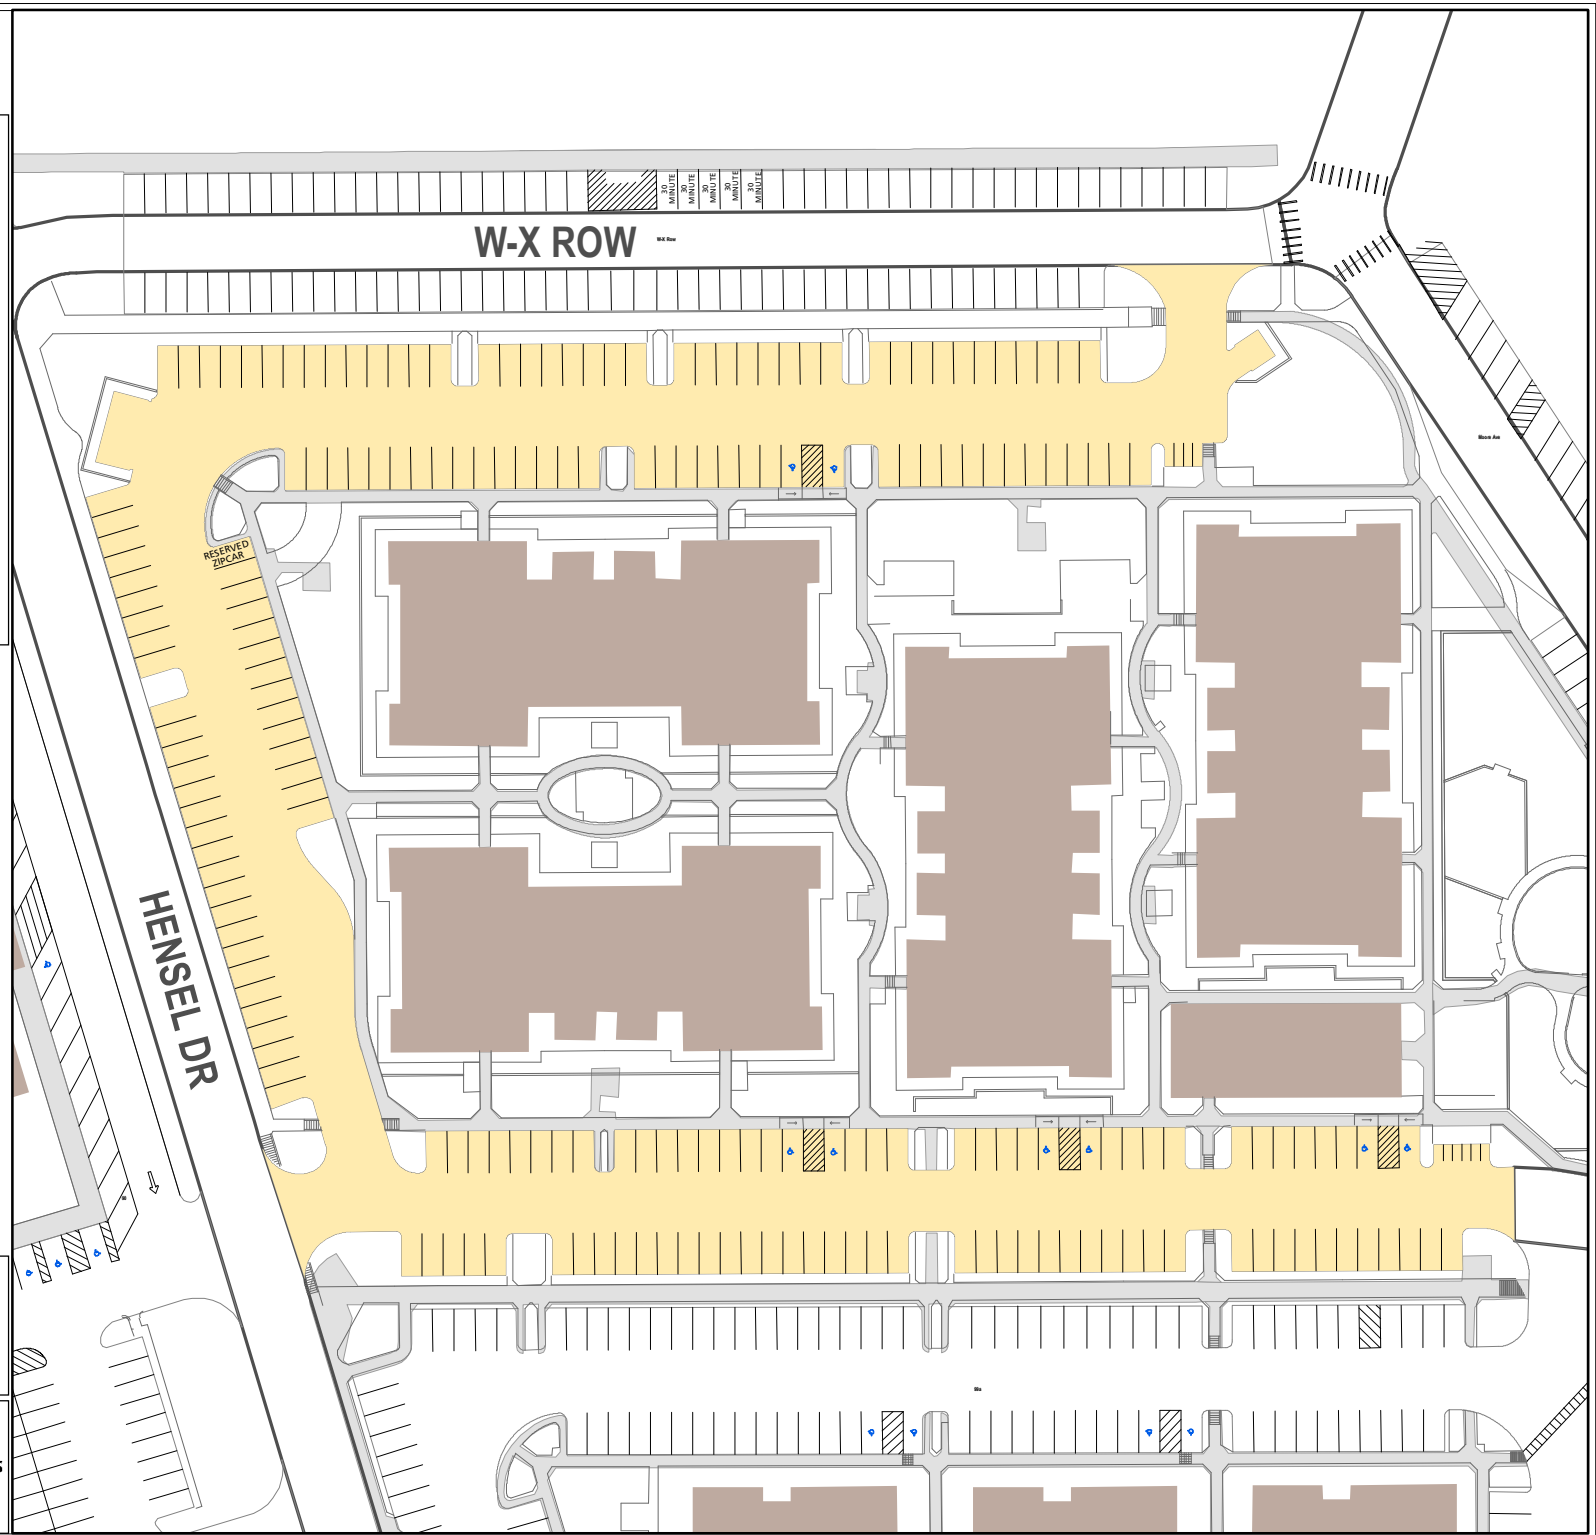

Lot 099b

Parking Space Count:

| | |
|---------------------|-----|
| Regular: | 195 |
| Reserved: | 0 |
| DVS: | 1 |
| Visitor: | 0 |
| Accessible: | 8 |
| Visitor Accessible: | 0 |
| Timed: | 0 |
| Service: | 0 |
| U.B.: | 0 |
| Motorcycle: | 10 |
| Loading: | 0 |
| Other: | 0 |
| RV: | 0 |

Total: 214

Lost to (Currently Under)
Construction: 0

90 Feet