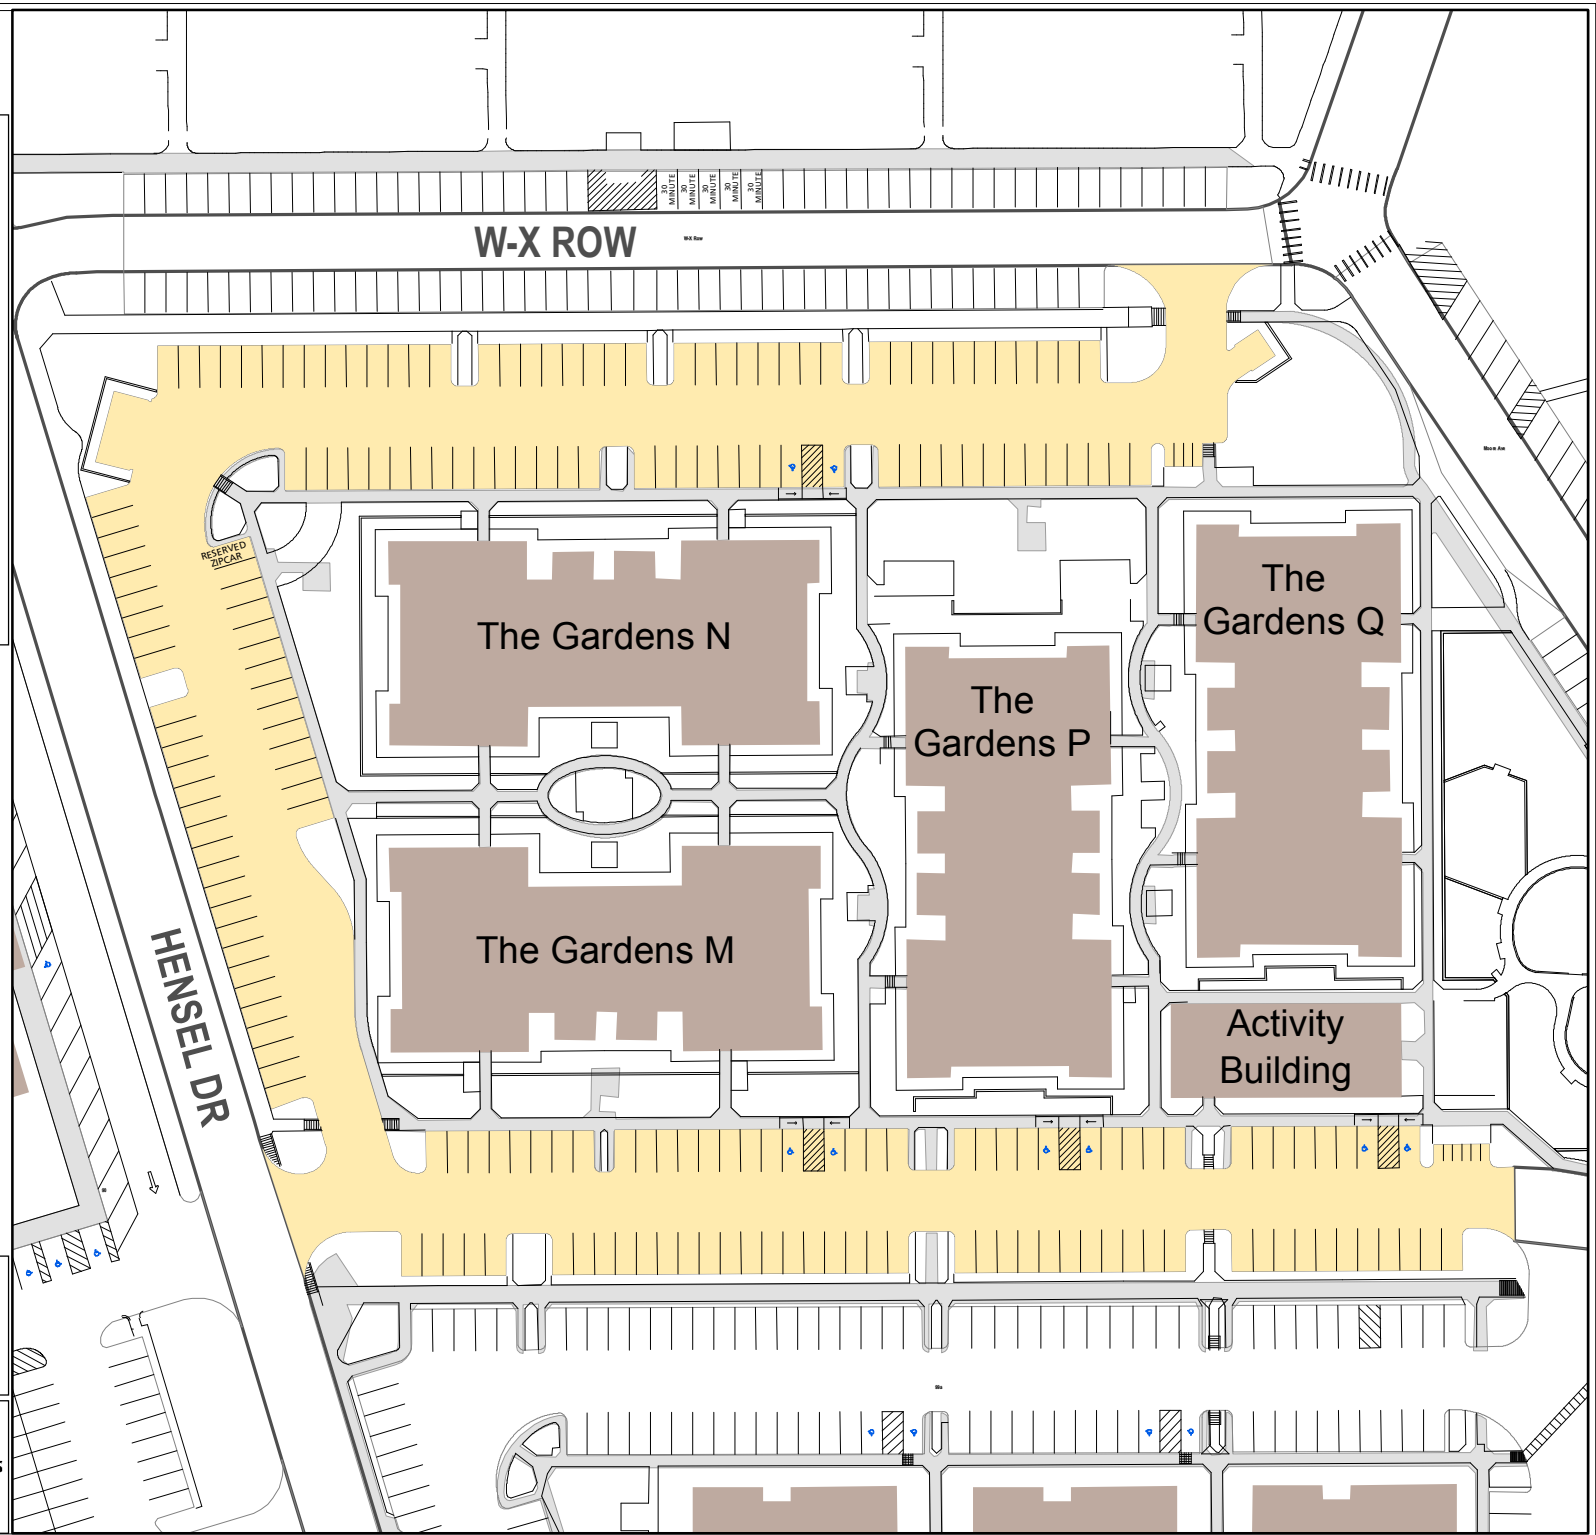

# Lot 099b

## Parking Space Count:

Regular:	195
Reserved:	0
DVS:	1
Visitor:	0
Accessible:	8
Visitor Accessible:	0
Timed:	0
Service:	0
U.B.:	0
Motorcycle:	10
Loading:	0
Other:	0
RV:	0

**Total: 214**

Lost to (Currently Under)  
Construction: 0

90 Feet