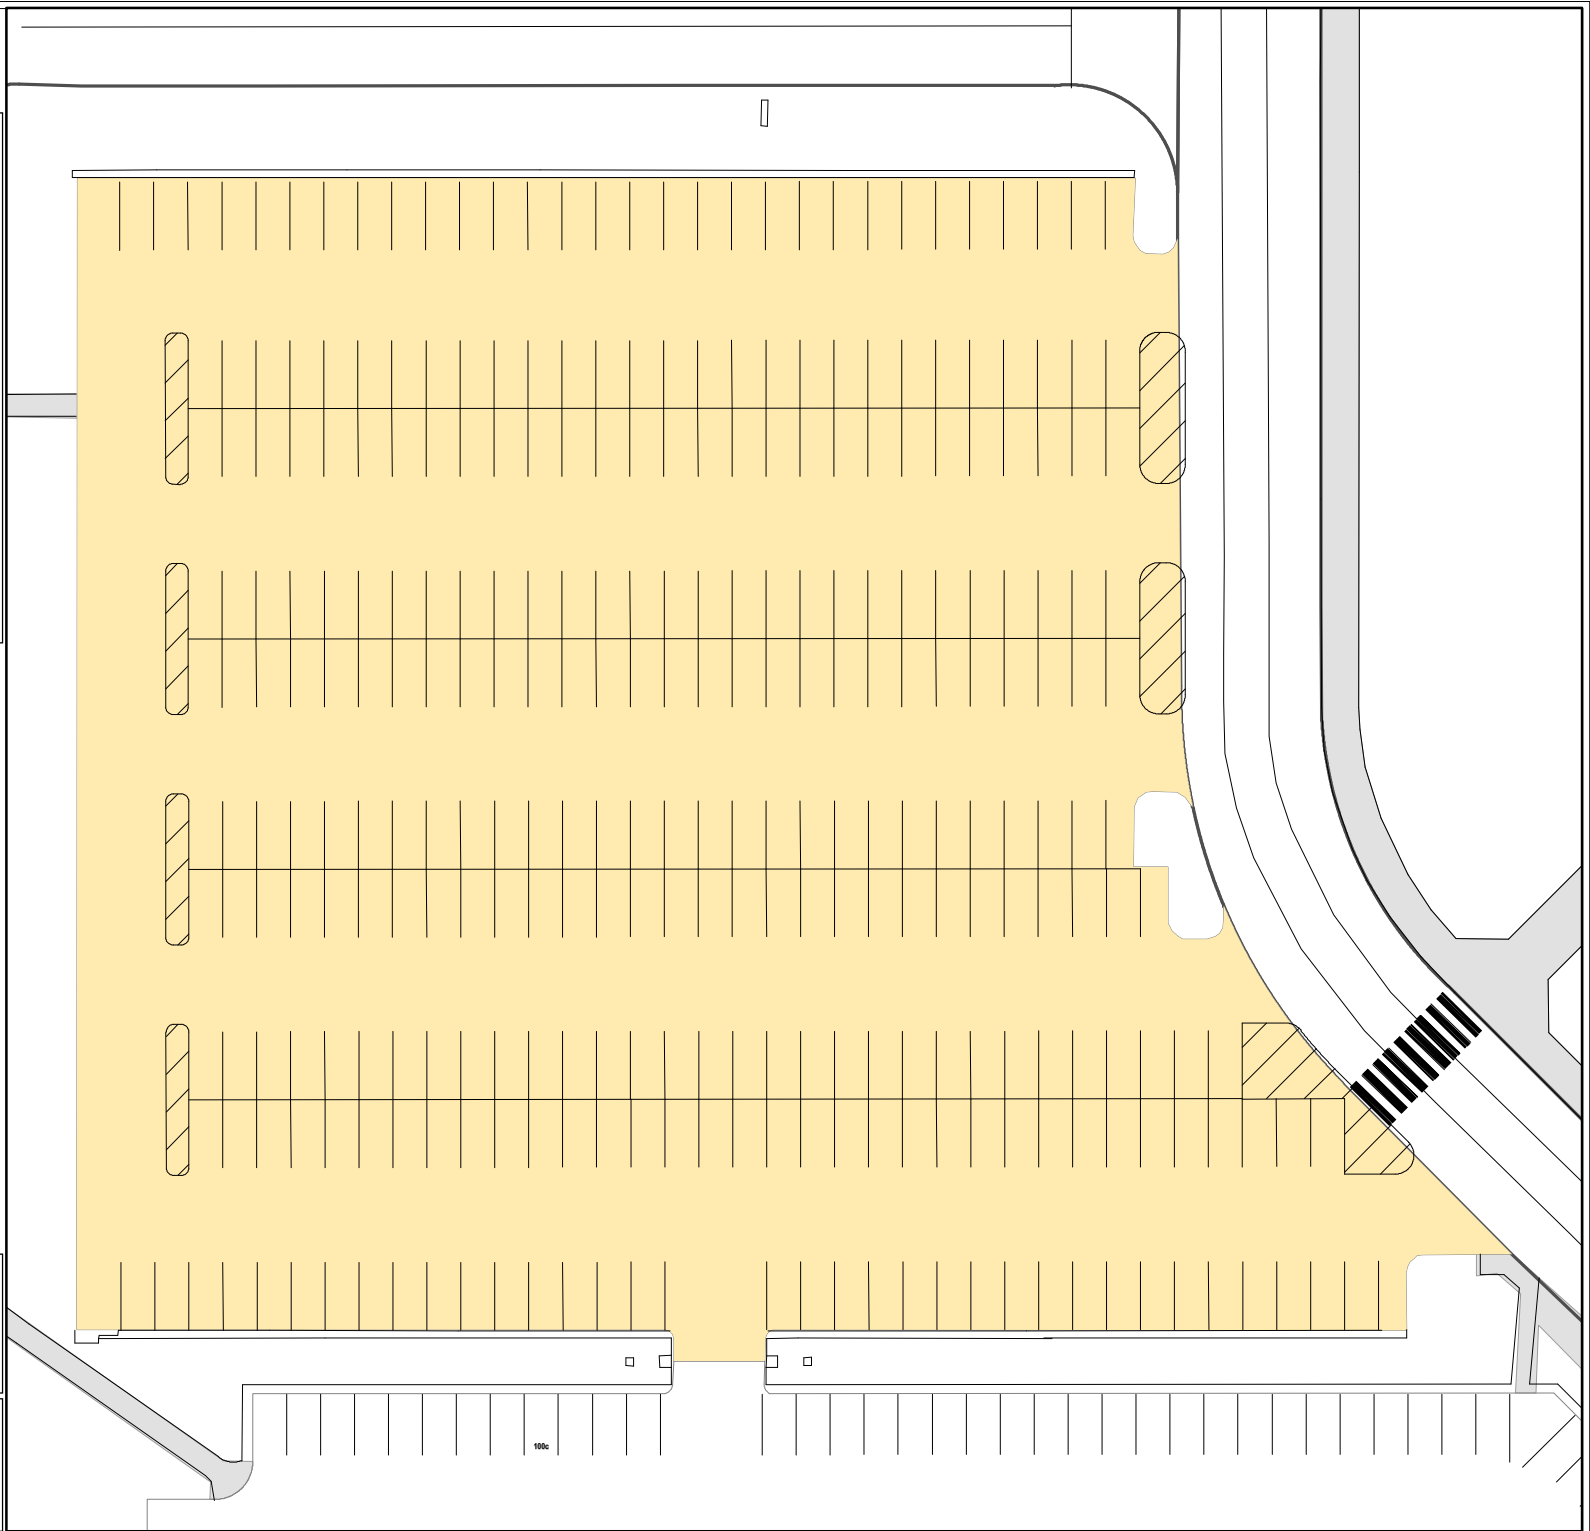

Lot 100b

Parking Space Count:

Regular:	304
Reserved:	0
DVS:	0
Visitor:	0
Accessible:	0
Visitor Accessible:	0
Timed:	0
Service:	0
U.B.:	0
Motorcycle:	0
Loading:	0
Other:	0
RV:	0

Total: 304

Lost to (Currently Under)
Construction: 0

50 Feet