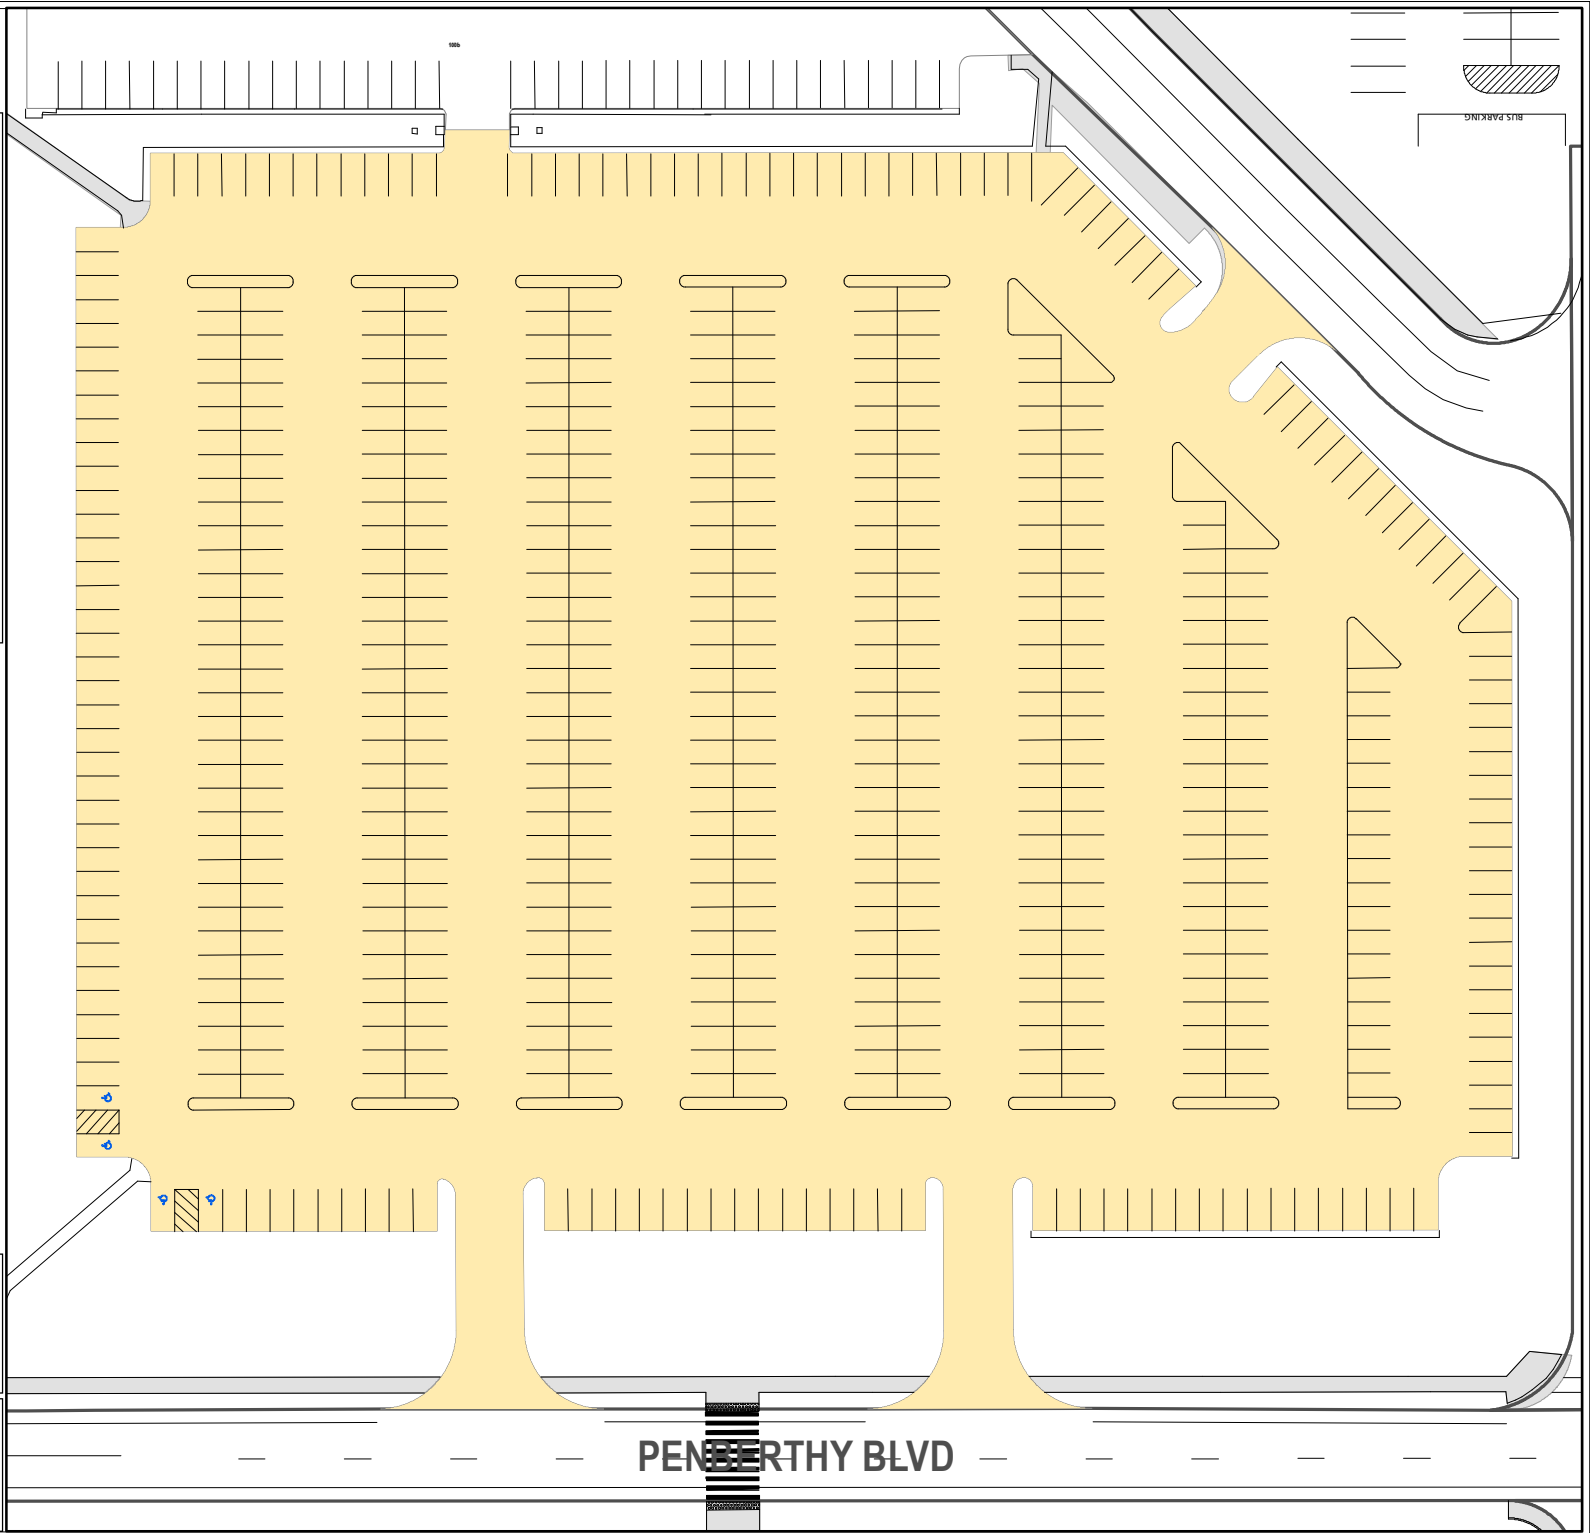

# Lot 100c

## Parking Space Count:

Regular:	625
Reserved:	0
DVS:	0
Visitor:	0
Accessible:	4
Visitor Accessible:	0
Timed:	0
Service:	0
U.B.:	0
Motorcycle:	0
Loading:	0
Other:	0
RV:	0

**Total: 629**

Lost to (Currently Under)  
Construction: 0

80 Feet