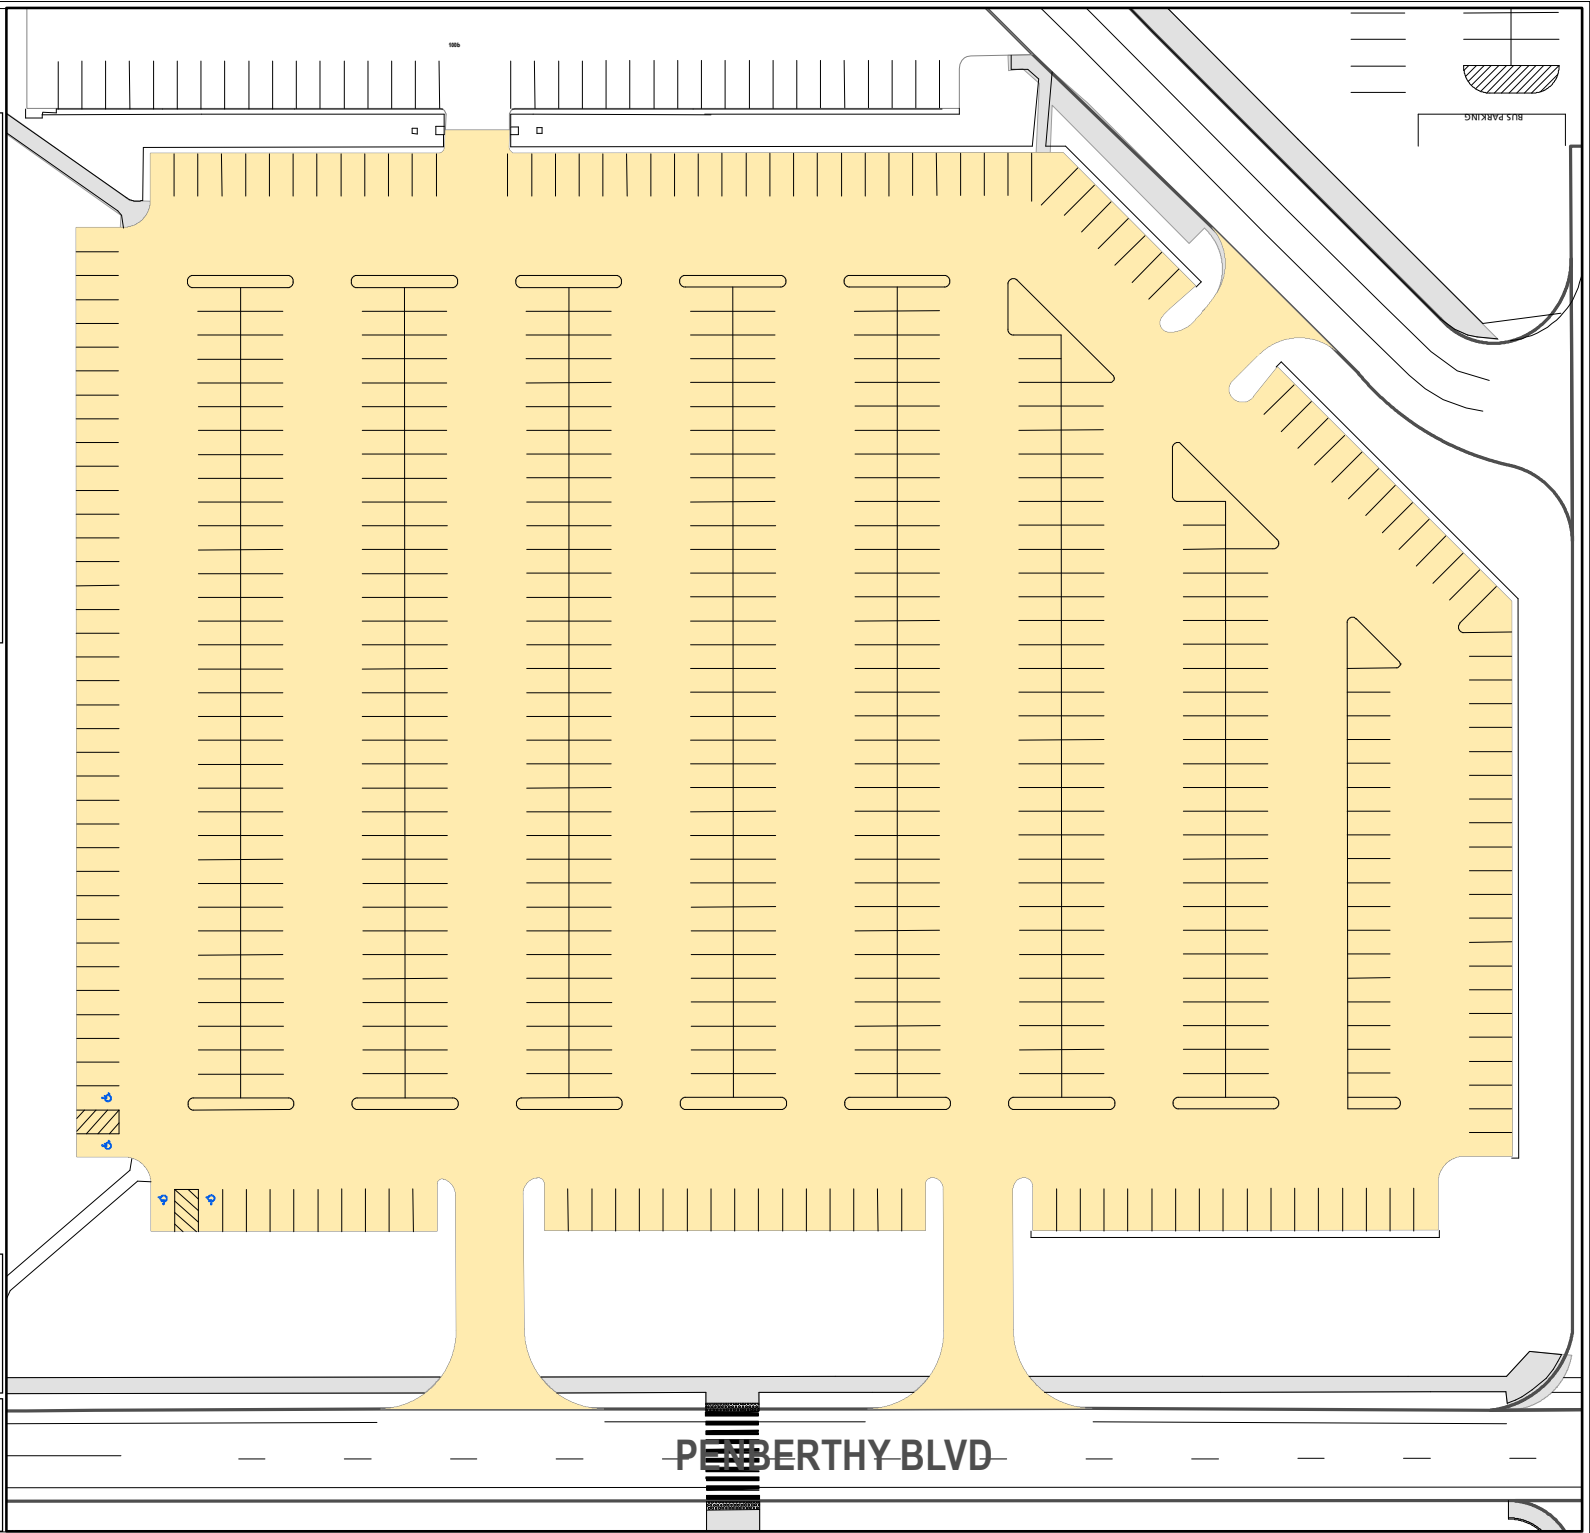

# Lot 100c

## Parking Space Count:

Regular:	625
Reserved:	0
DVS:	0
Visitor:	0
Accessible:	4
Visitor Accessible:	0
Timed:	0
Service:	0
U.B.:	0
Motorcycle:	0
Loading:	0
Other:	0
RV:	0

**Total: 629**

Lost to (Currently Under)  
Construction: 0

80 Feet