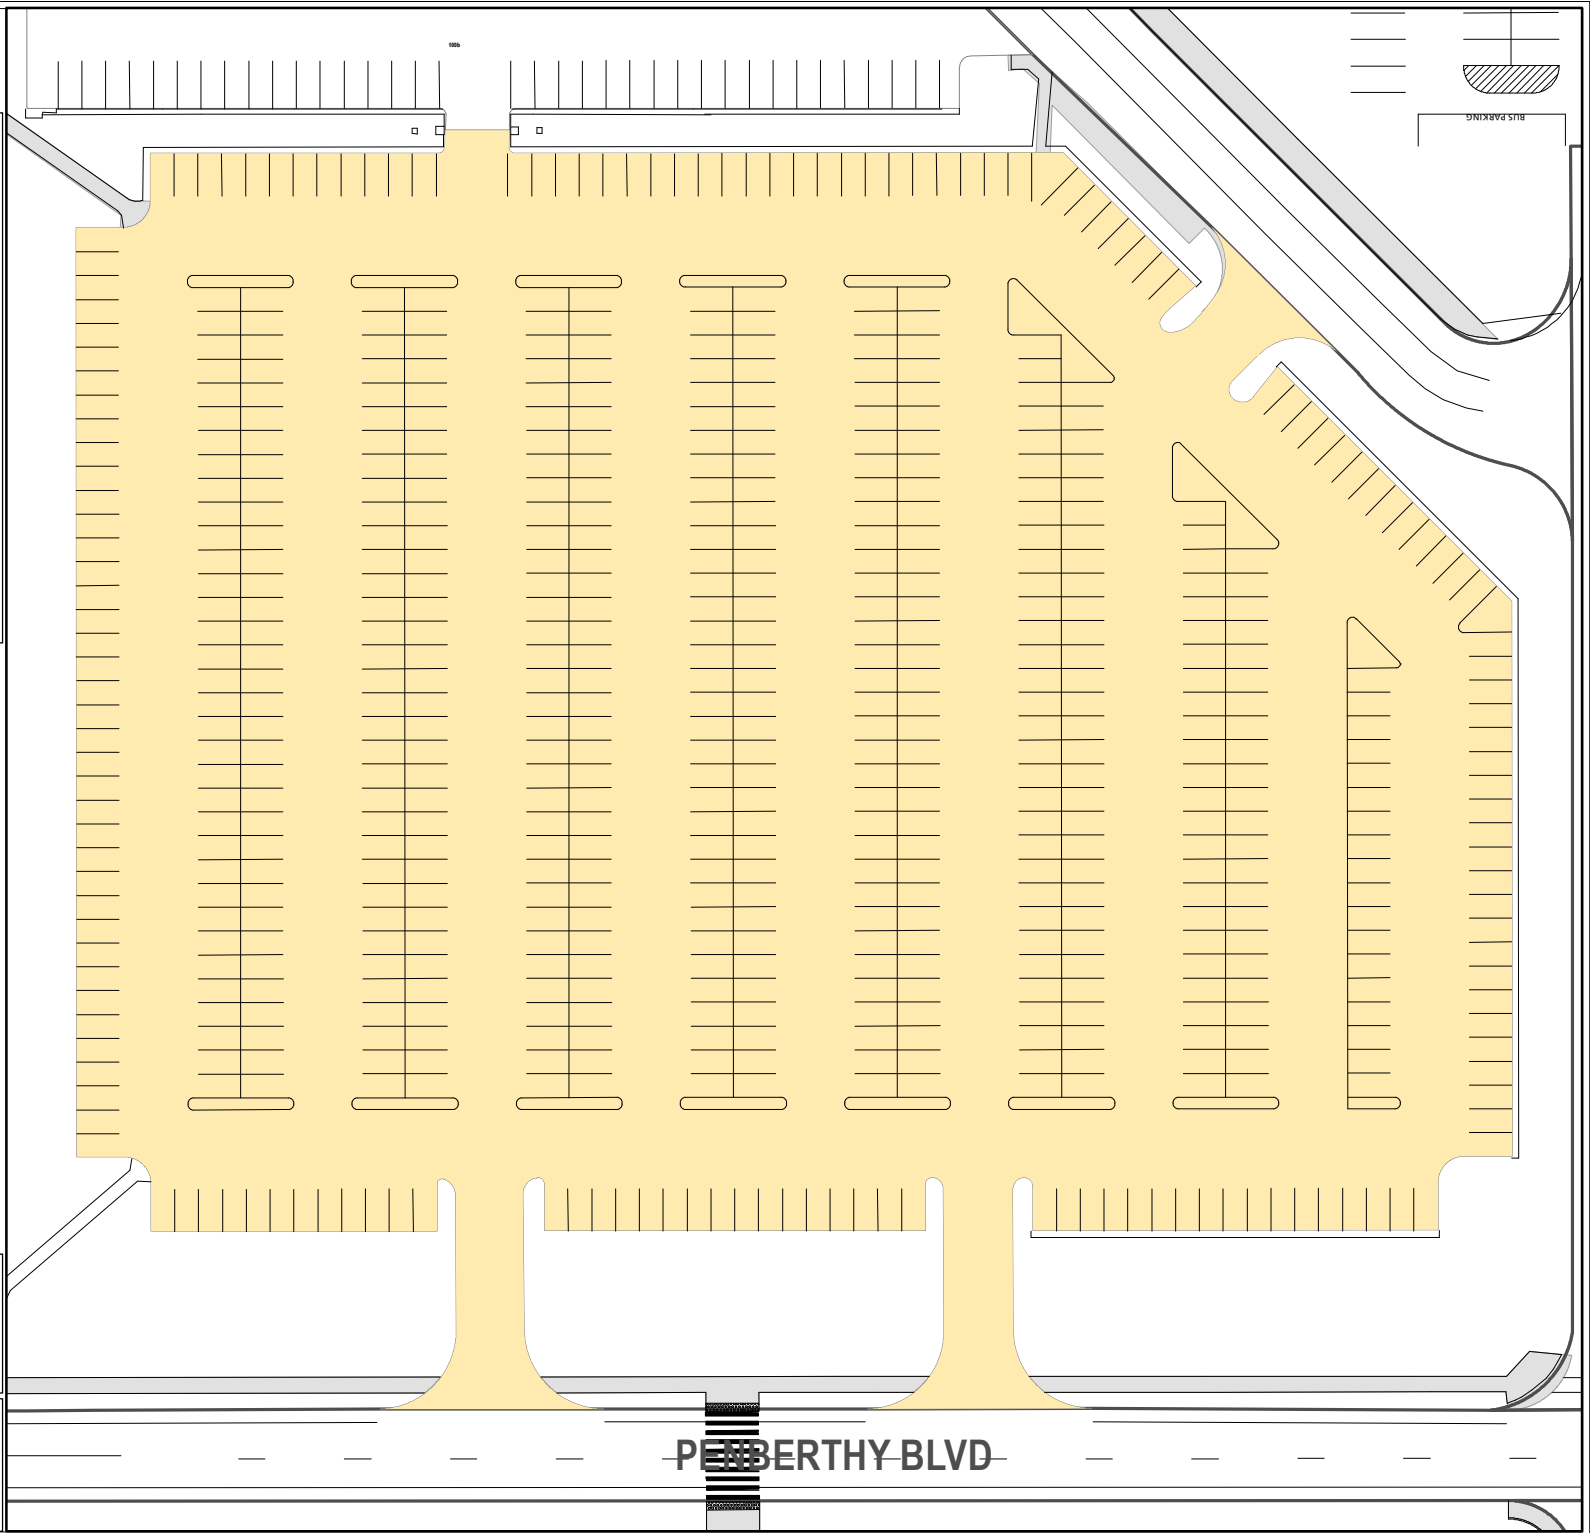

Lot 100c

Parking Space Count:

Regular:	631
Reserved:	0
DVS:	0
Visitor:	0
Accessible:	0
Visitor Accessible:	0
Timed:	0
Service:	0
U.B.:	0
Motorcycle:	0
Loading:	0
Other:	0
RV:	0

Total: 631

Lost to (Currently Under)
Construction: 0

80 Feet