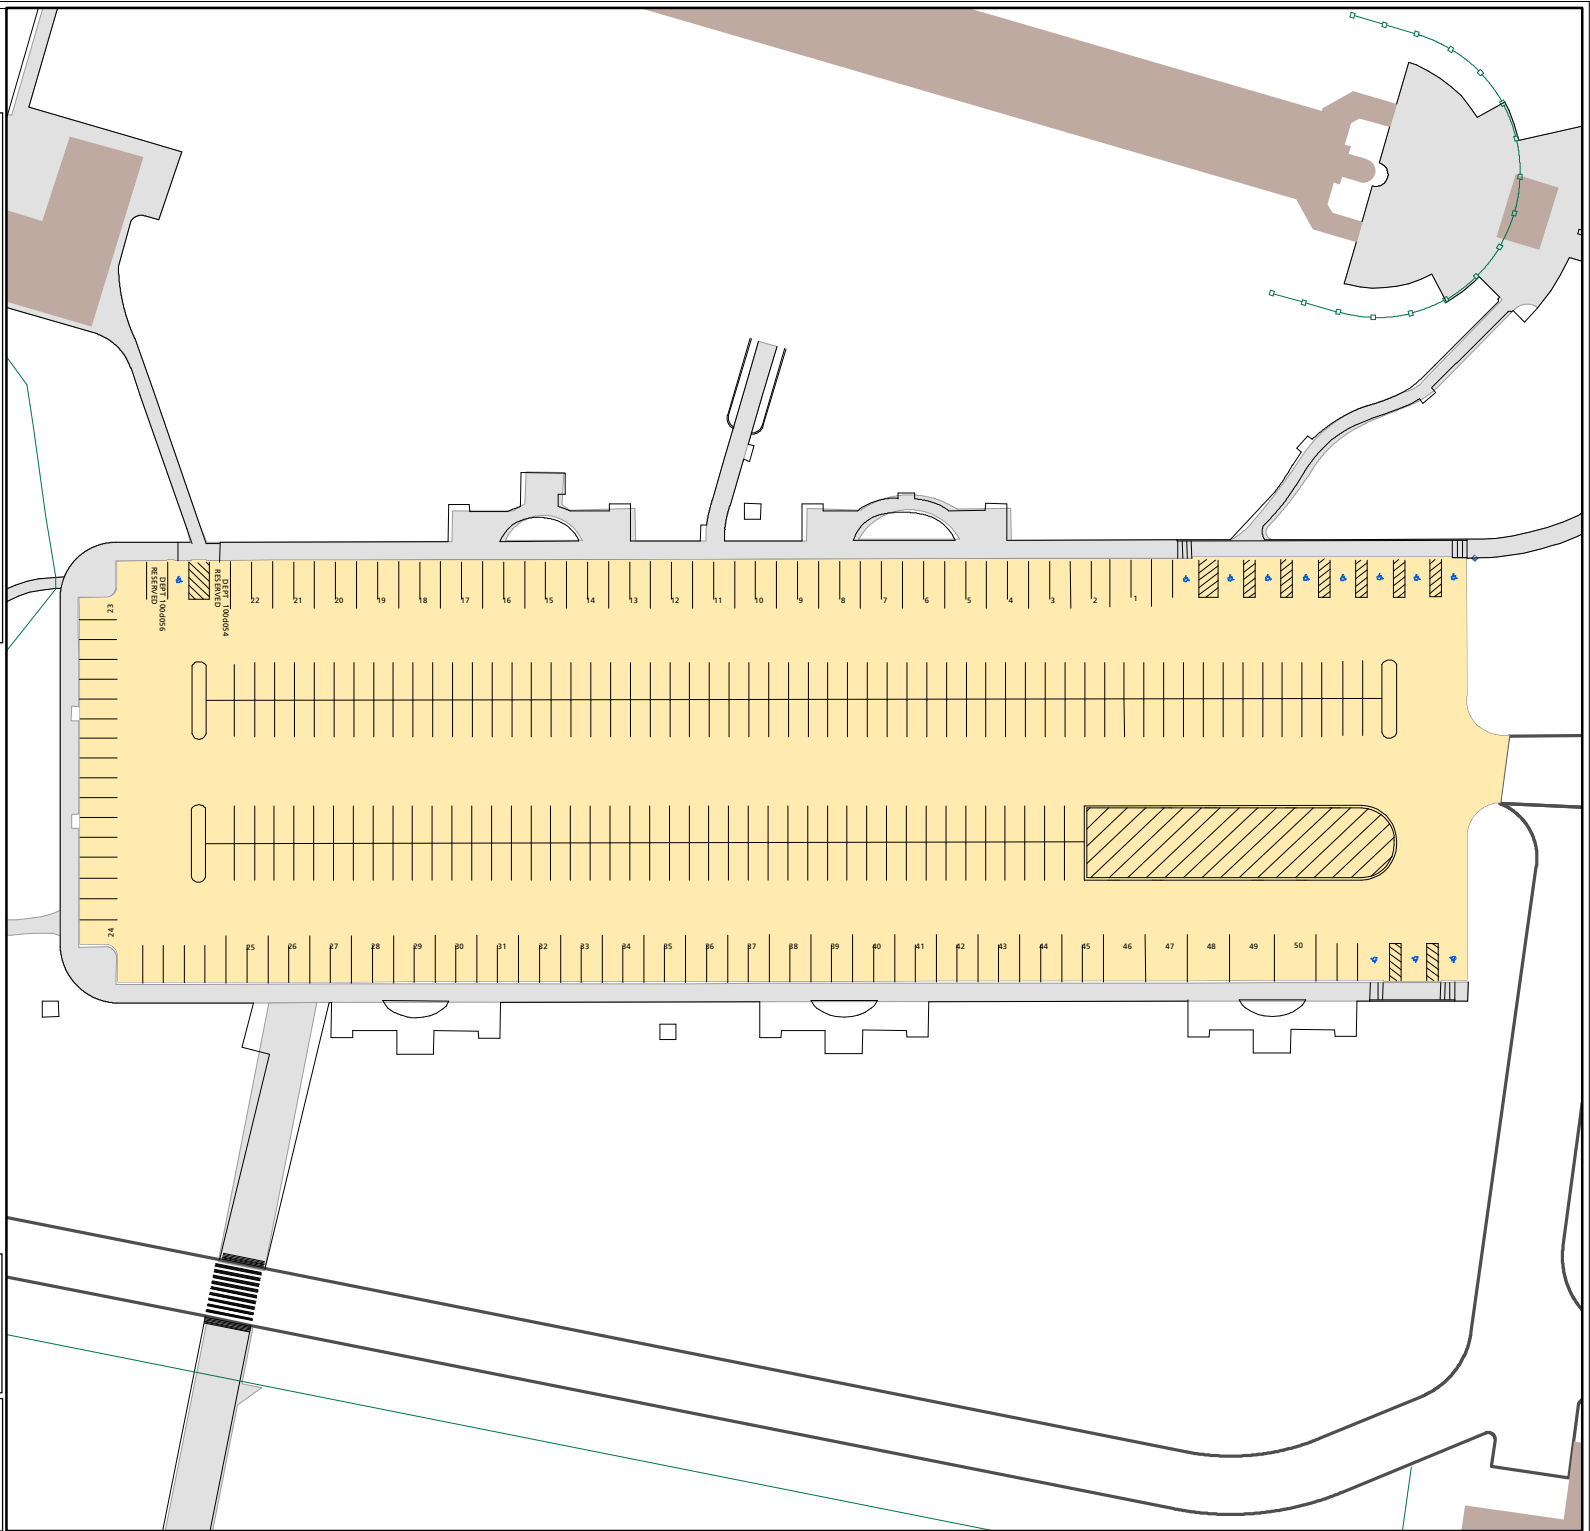

Lot 100d

Parking Space Count:

Regular:	318
Reserved:	0
DVS:	2
Visitor:	0
Accessible:	12
Visitor Accessible:	0
Timed:	0
Service:	0
U.B.:	0
Motorcycle:	0
Loading:	0
Other:	0
RV:	50

Total: 382

Lost to (Currently Under)
Construction: 0

90 Feet