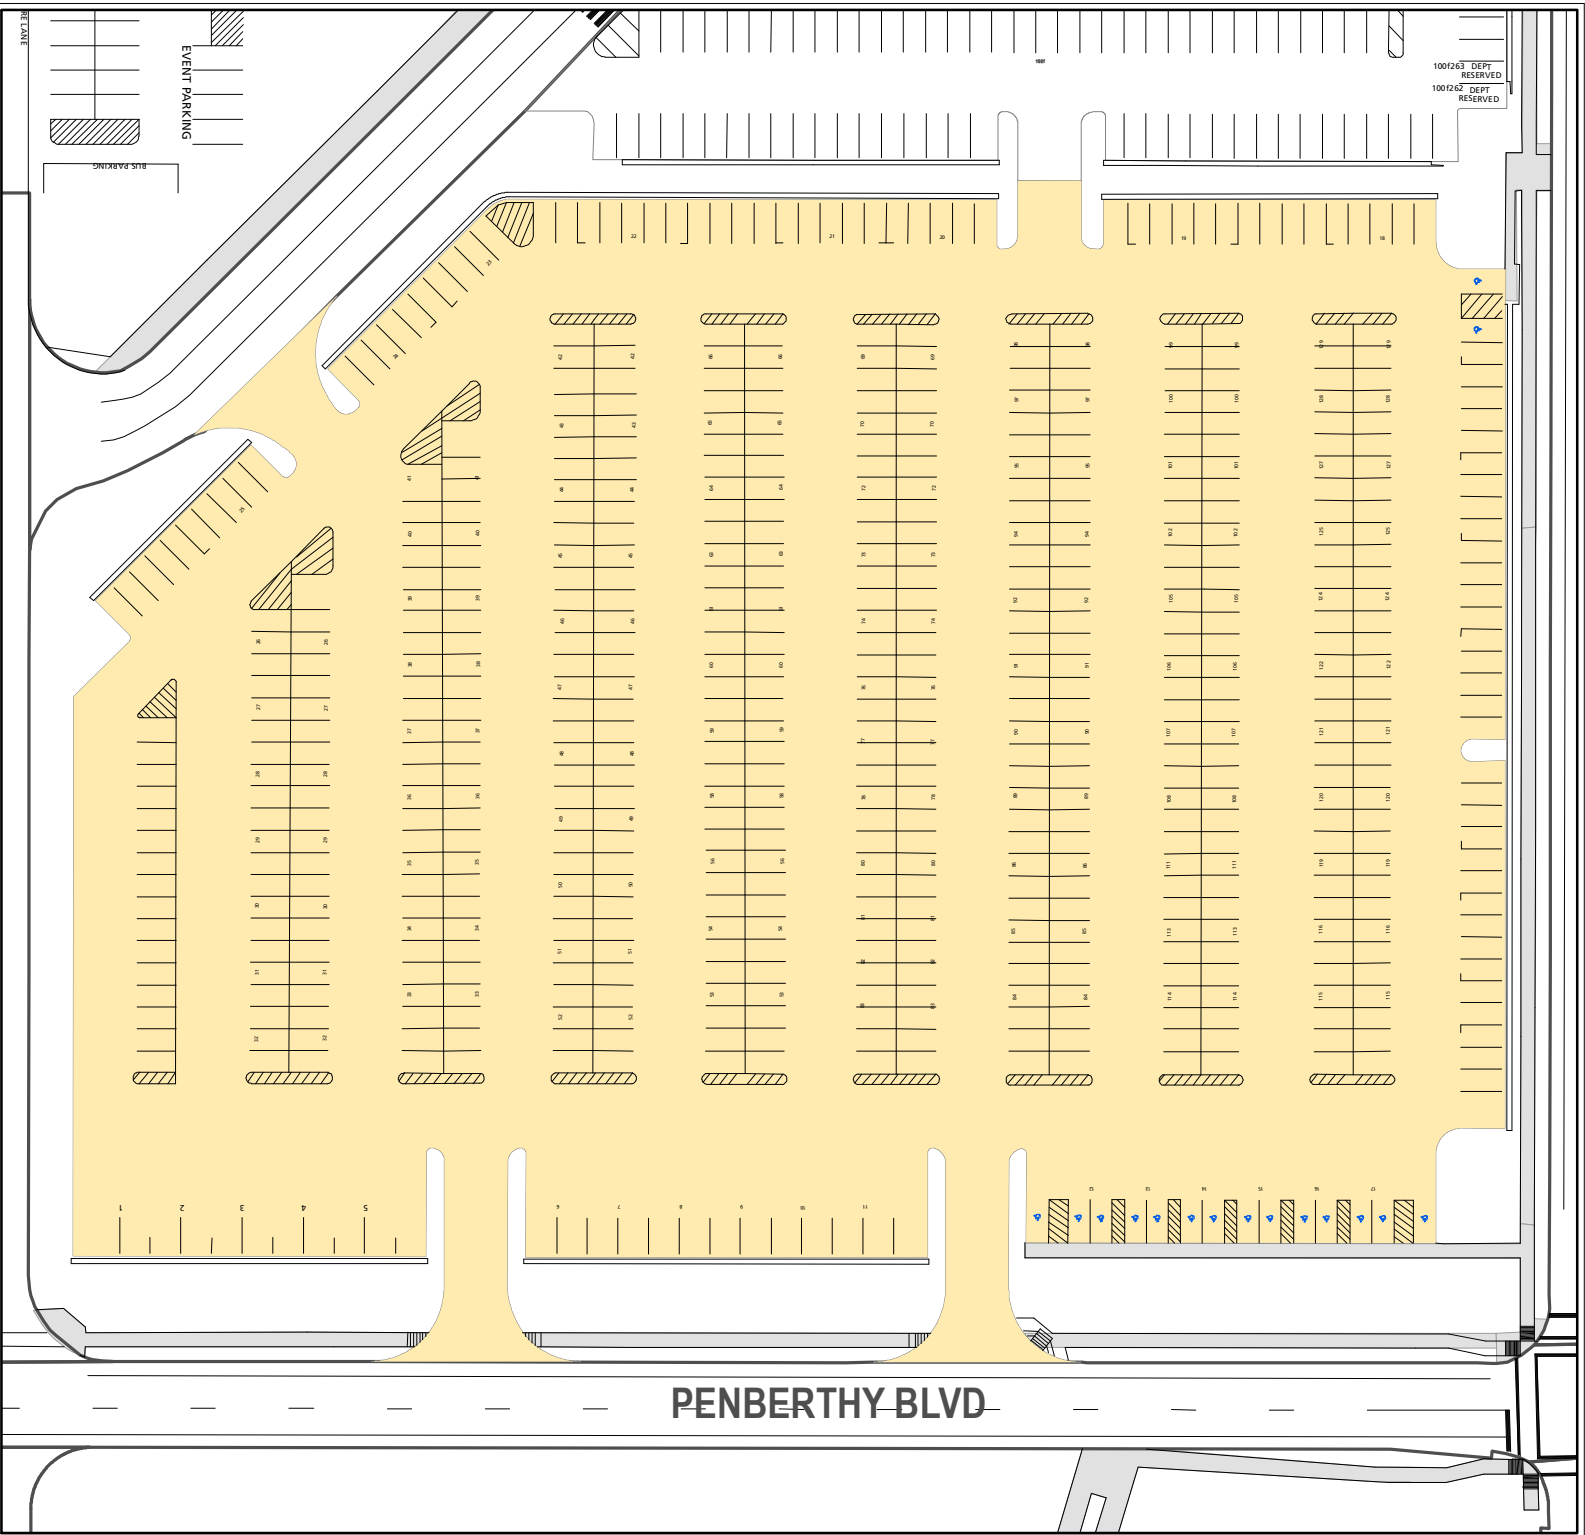

Lot 100e

Parking Space Count:

Regular:	637
Reserved:	0
DVS:	0
Visitor:	0
Accessible:	16
Visitor Accessible:	0
Timed:	0
Service:	0
U.B.:	0
Motorcycle:	0
Loading:	0
Other:	0
RV:	0

Total: 653

Lost to (Currently Under) Construction: 0

90 Feet