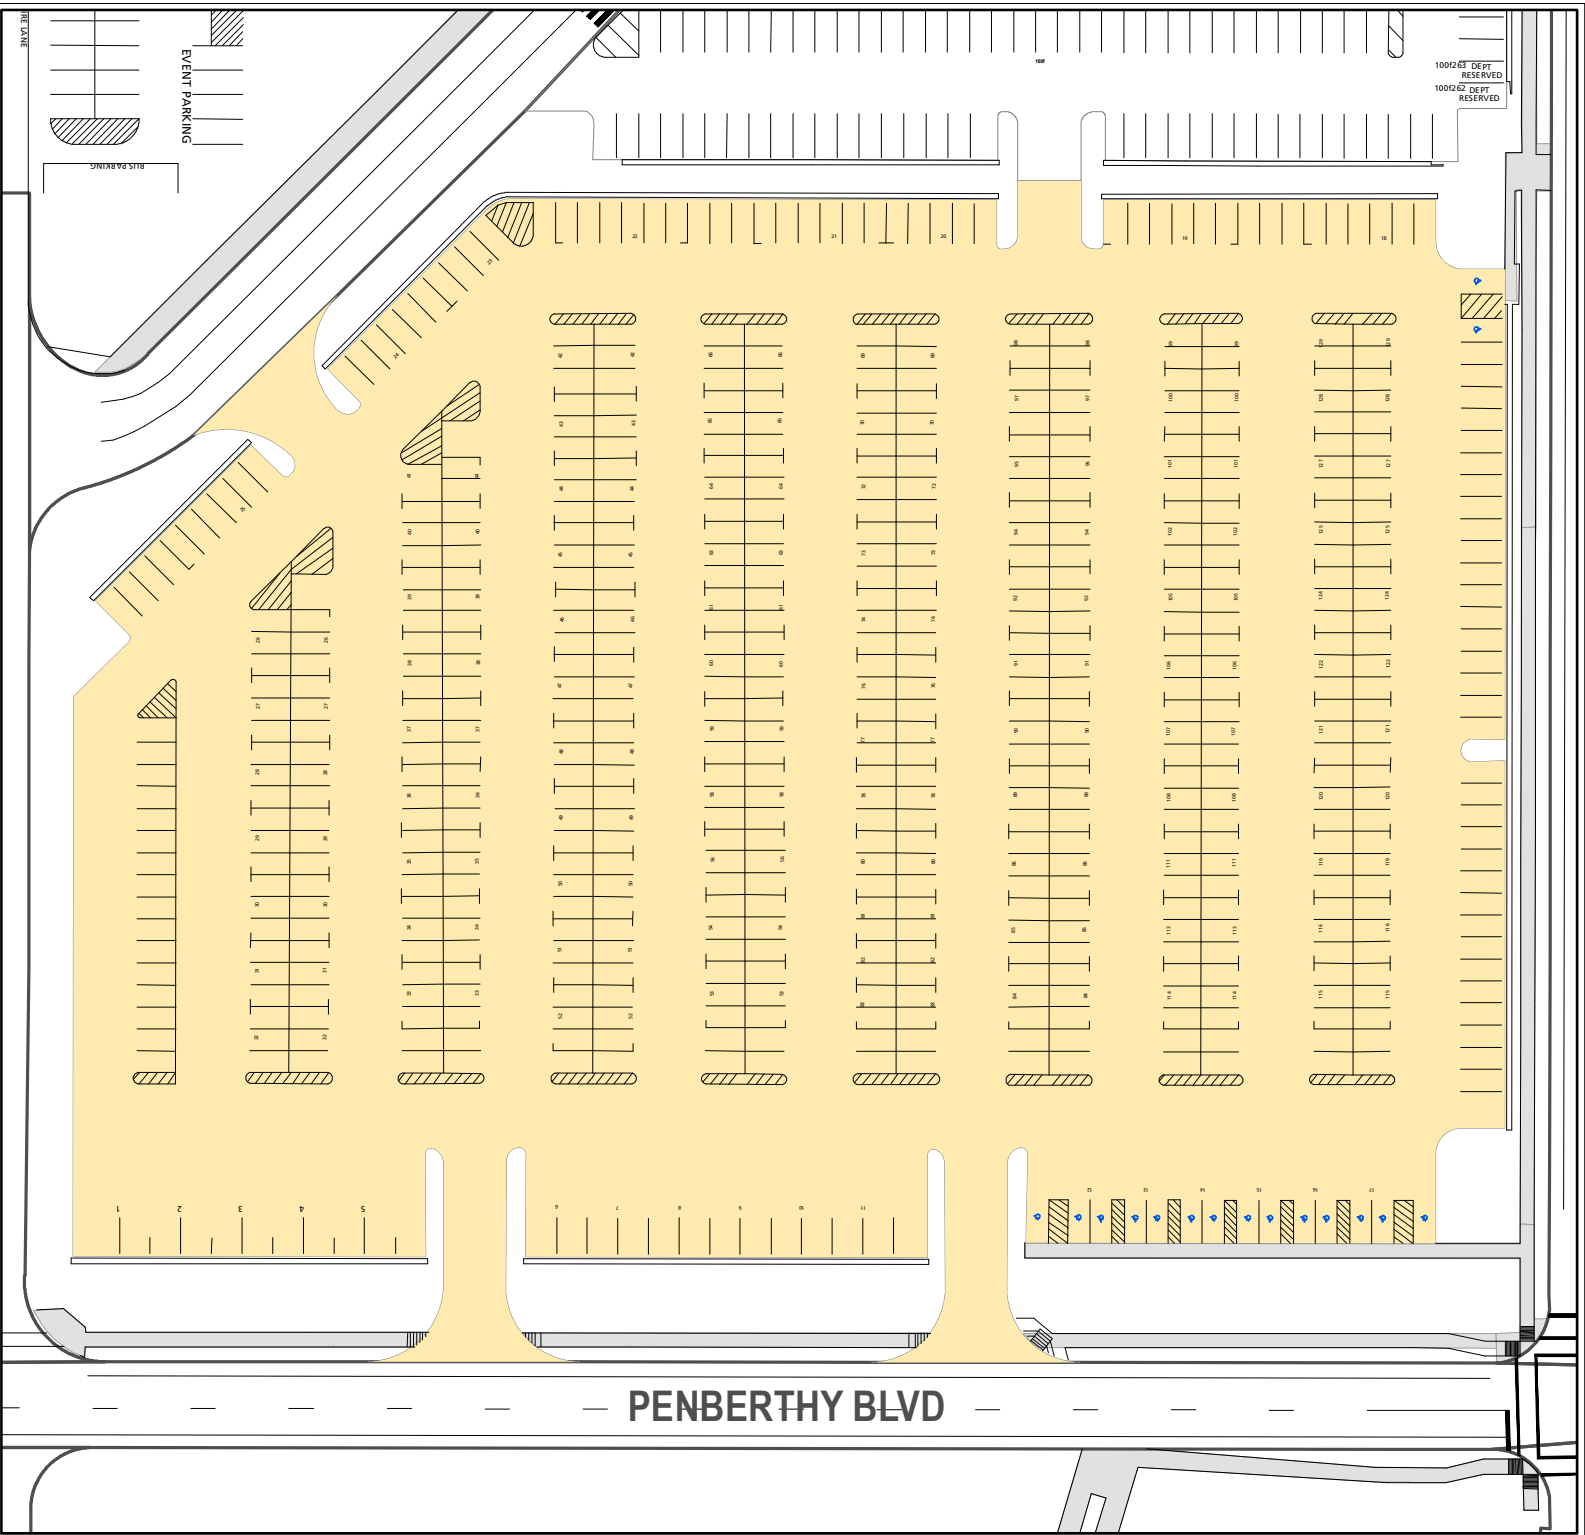

# Lot 100e

## Parking Space Count:

Regular:	637
Reserved:	0
DVS:	0
Visitor:	0
Accessible:	16
Visitor Accessible:	0
Timed:	0
Service:	0
U.B.:	0
Motorcycle:	0
Loading:	0
Other:	0
RV:	0

**Total: 653**

Lost to (Currently Under)  
Construction: 0

90 Feet