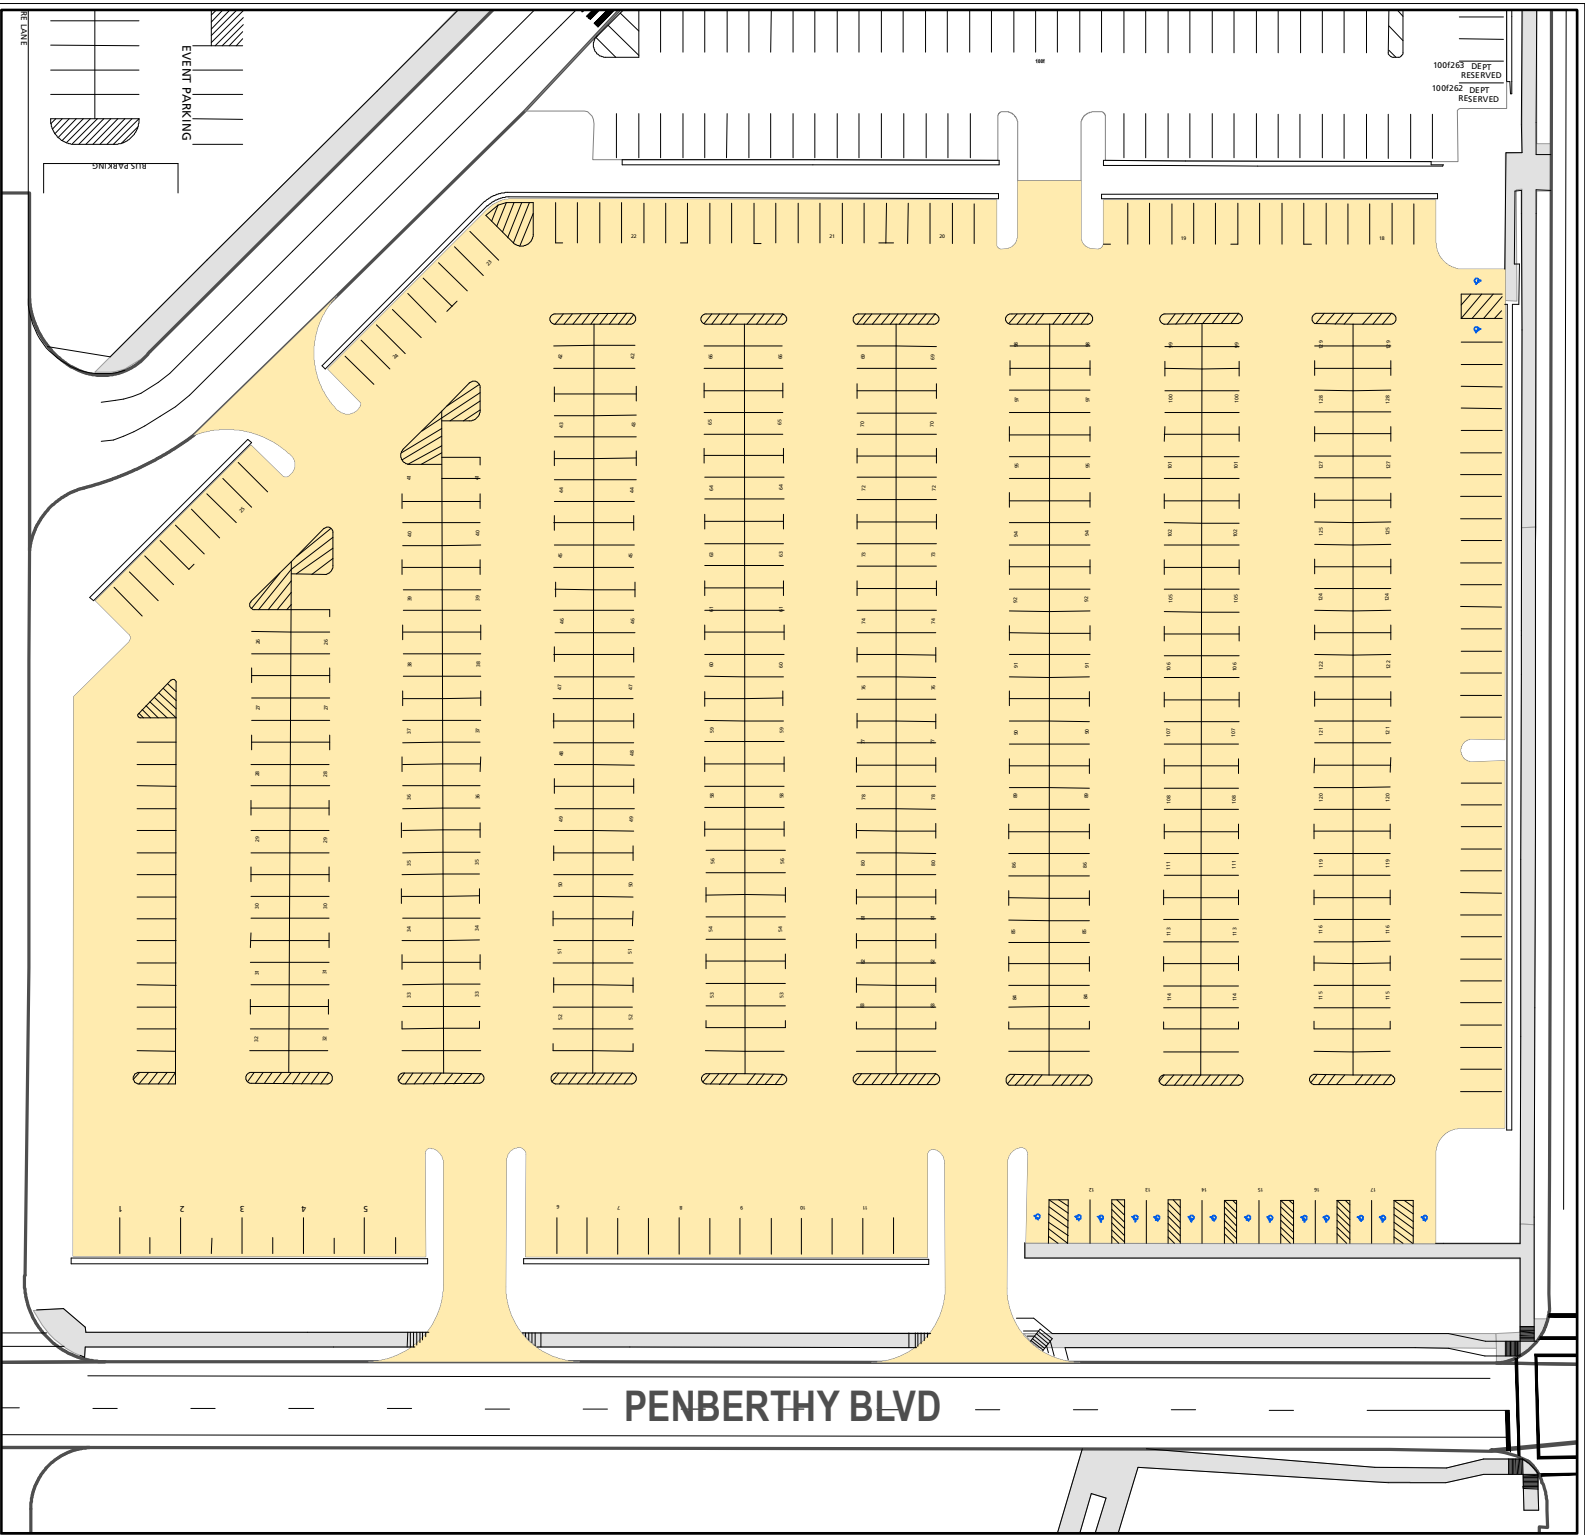

Lot 100e

Parking Space Count:

Regular:	637
Reserved:	0
DVS:	0
Visitor:	0
Accessible:	16
Visitor Accessible:	0
Timed:	0
Service:	0
U.B.:	0
Motorcycle:	0
Loading:	0
Other:	0
RV:	0

Total: 653

Lost to (Currently Under)
Construction: 0

90 Feet