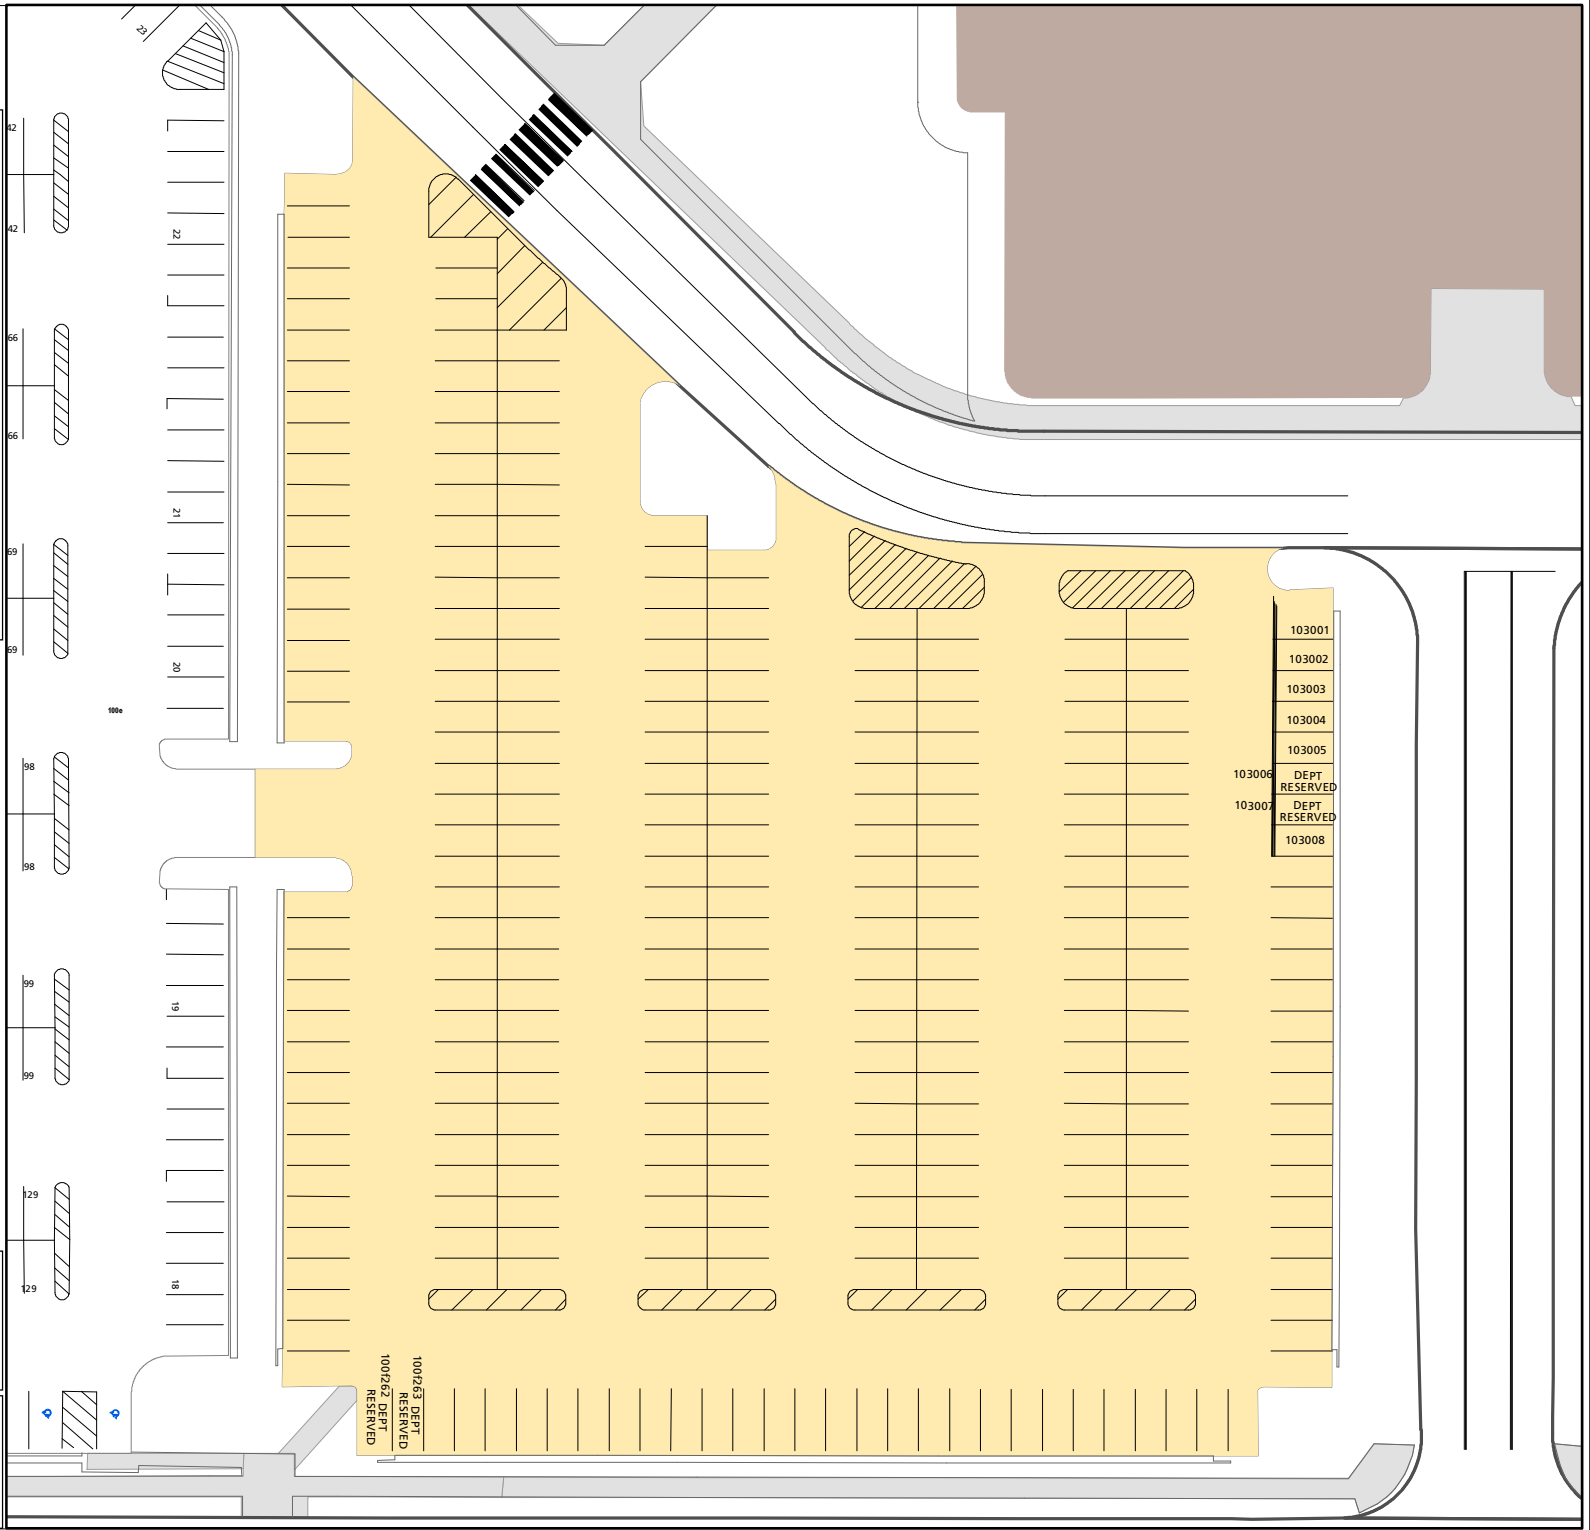

Lot 100f

Parking Space Count:

Regular:	280
Reserved:	6
DVS:	4
Visitor:	0
Accessible:	0
Visitor Accessible:	0
Timed:	0
Service:	0
U.B.:	0
Motorcycle:	0
Loading:	0
Other:	0
RV:	0

Total: 290

Lost to (Currently Under) Construction: 0

60 Feet