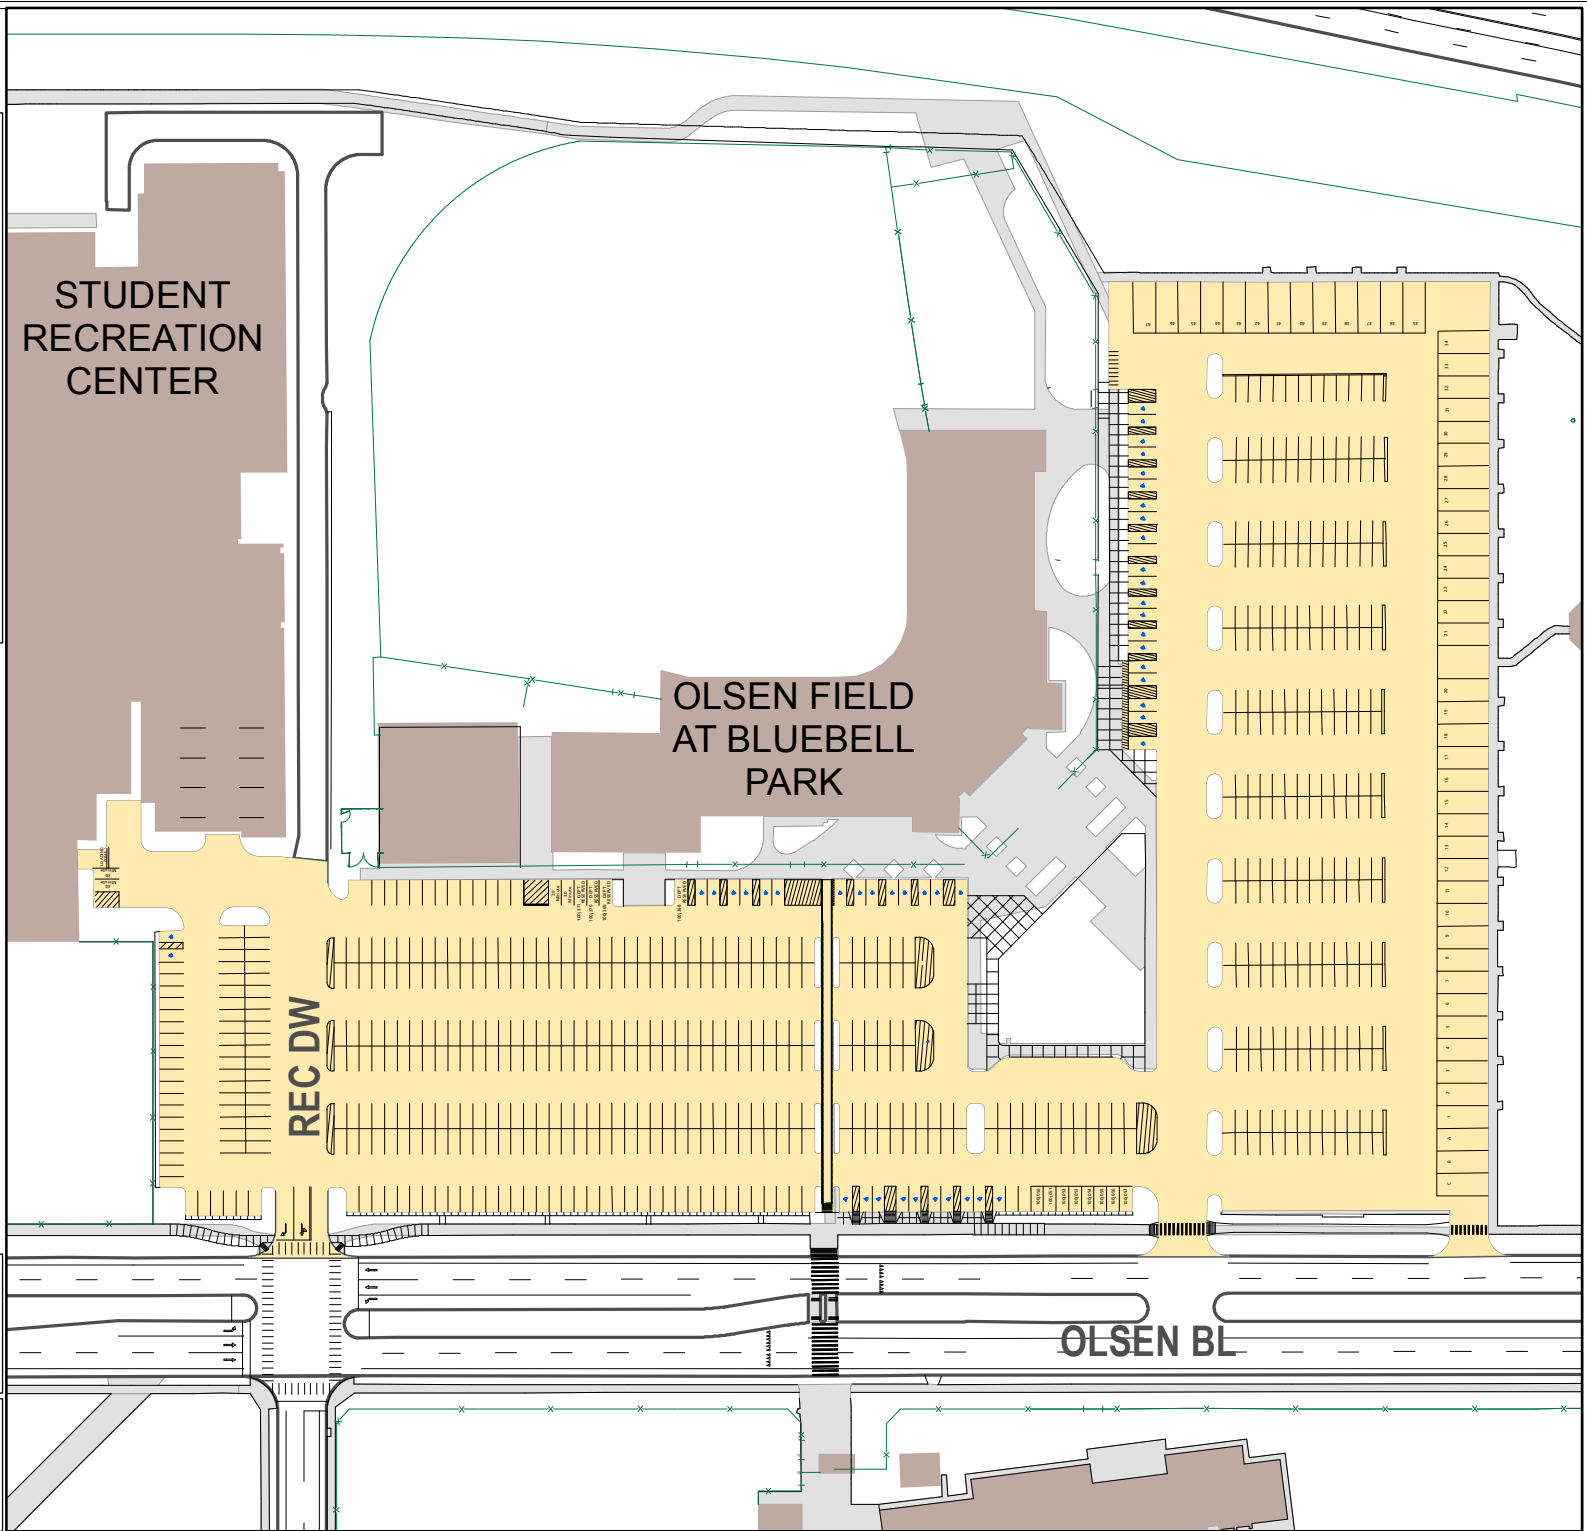

Lot 100j

Parking Space Count:

Regular:	659
Reserved:	8
DVS:	4
Visitor:	0
Accessible:	46
Visitor Accessible:	0
Timed:	4
Service:	0
U.B.:	0
Motorcycle:	9
Loading:	2
Other:	0
RV:	50

Total: 782

Lost to (Currently Under)
Construction: 0

160 Feet