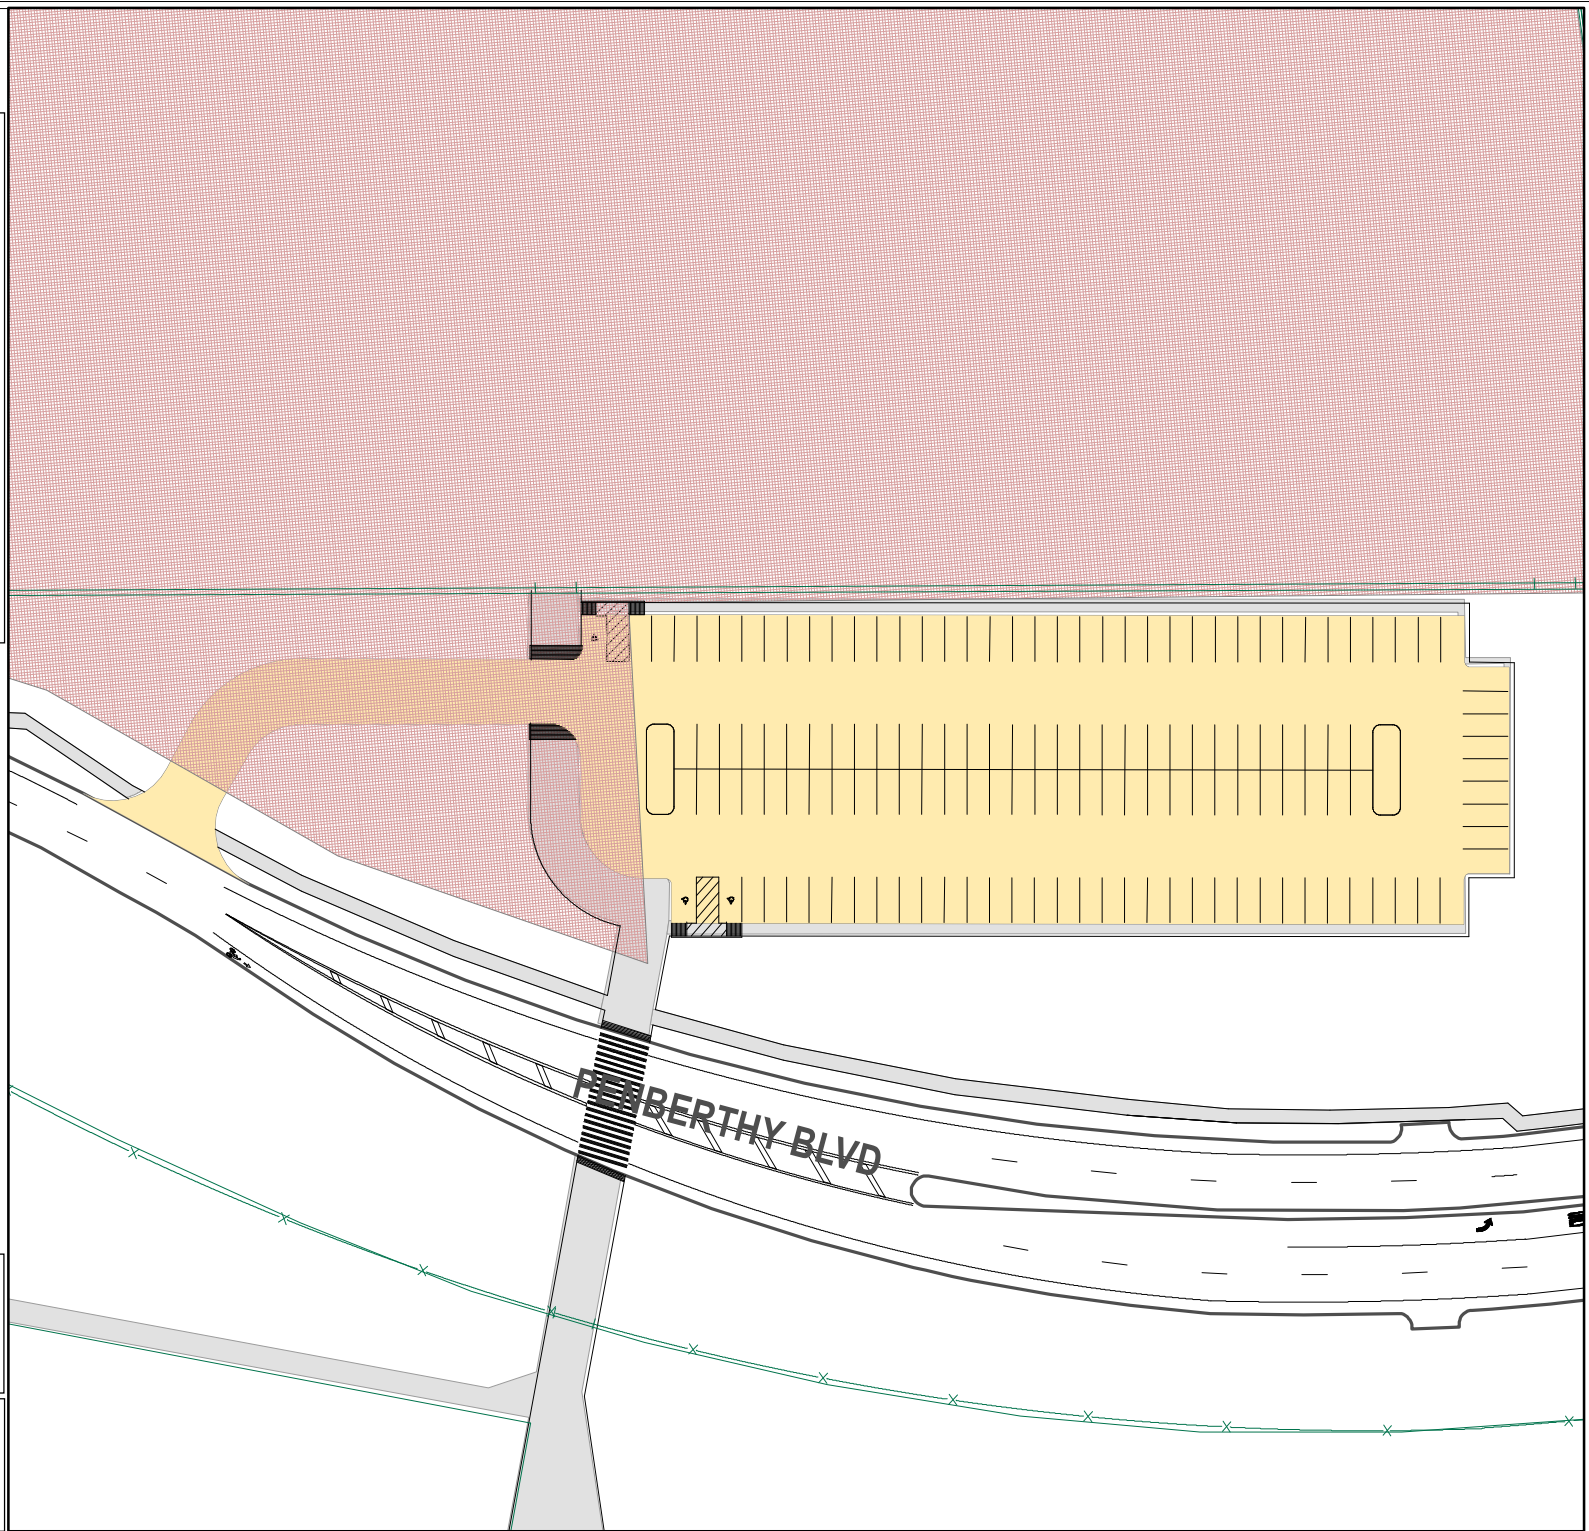

Lot 100m

Parking Space Count:

Regular:	140
Reserved:	0
DVS:	0
Visitor:	0
Accessible:	2
Visitor Accessible:	0
Timed:	0
Service:	0
U.B.:	0
Motorcycle:	0
Loading:	0
Other:	0
RV:	0

Total: 142

Lost to (Currently Under)
Construction: 1

80 Feet