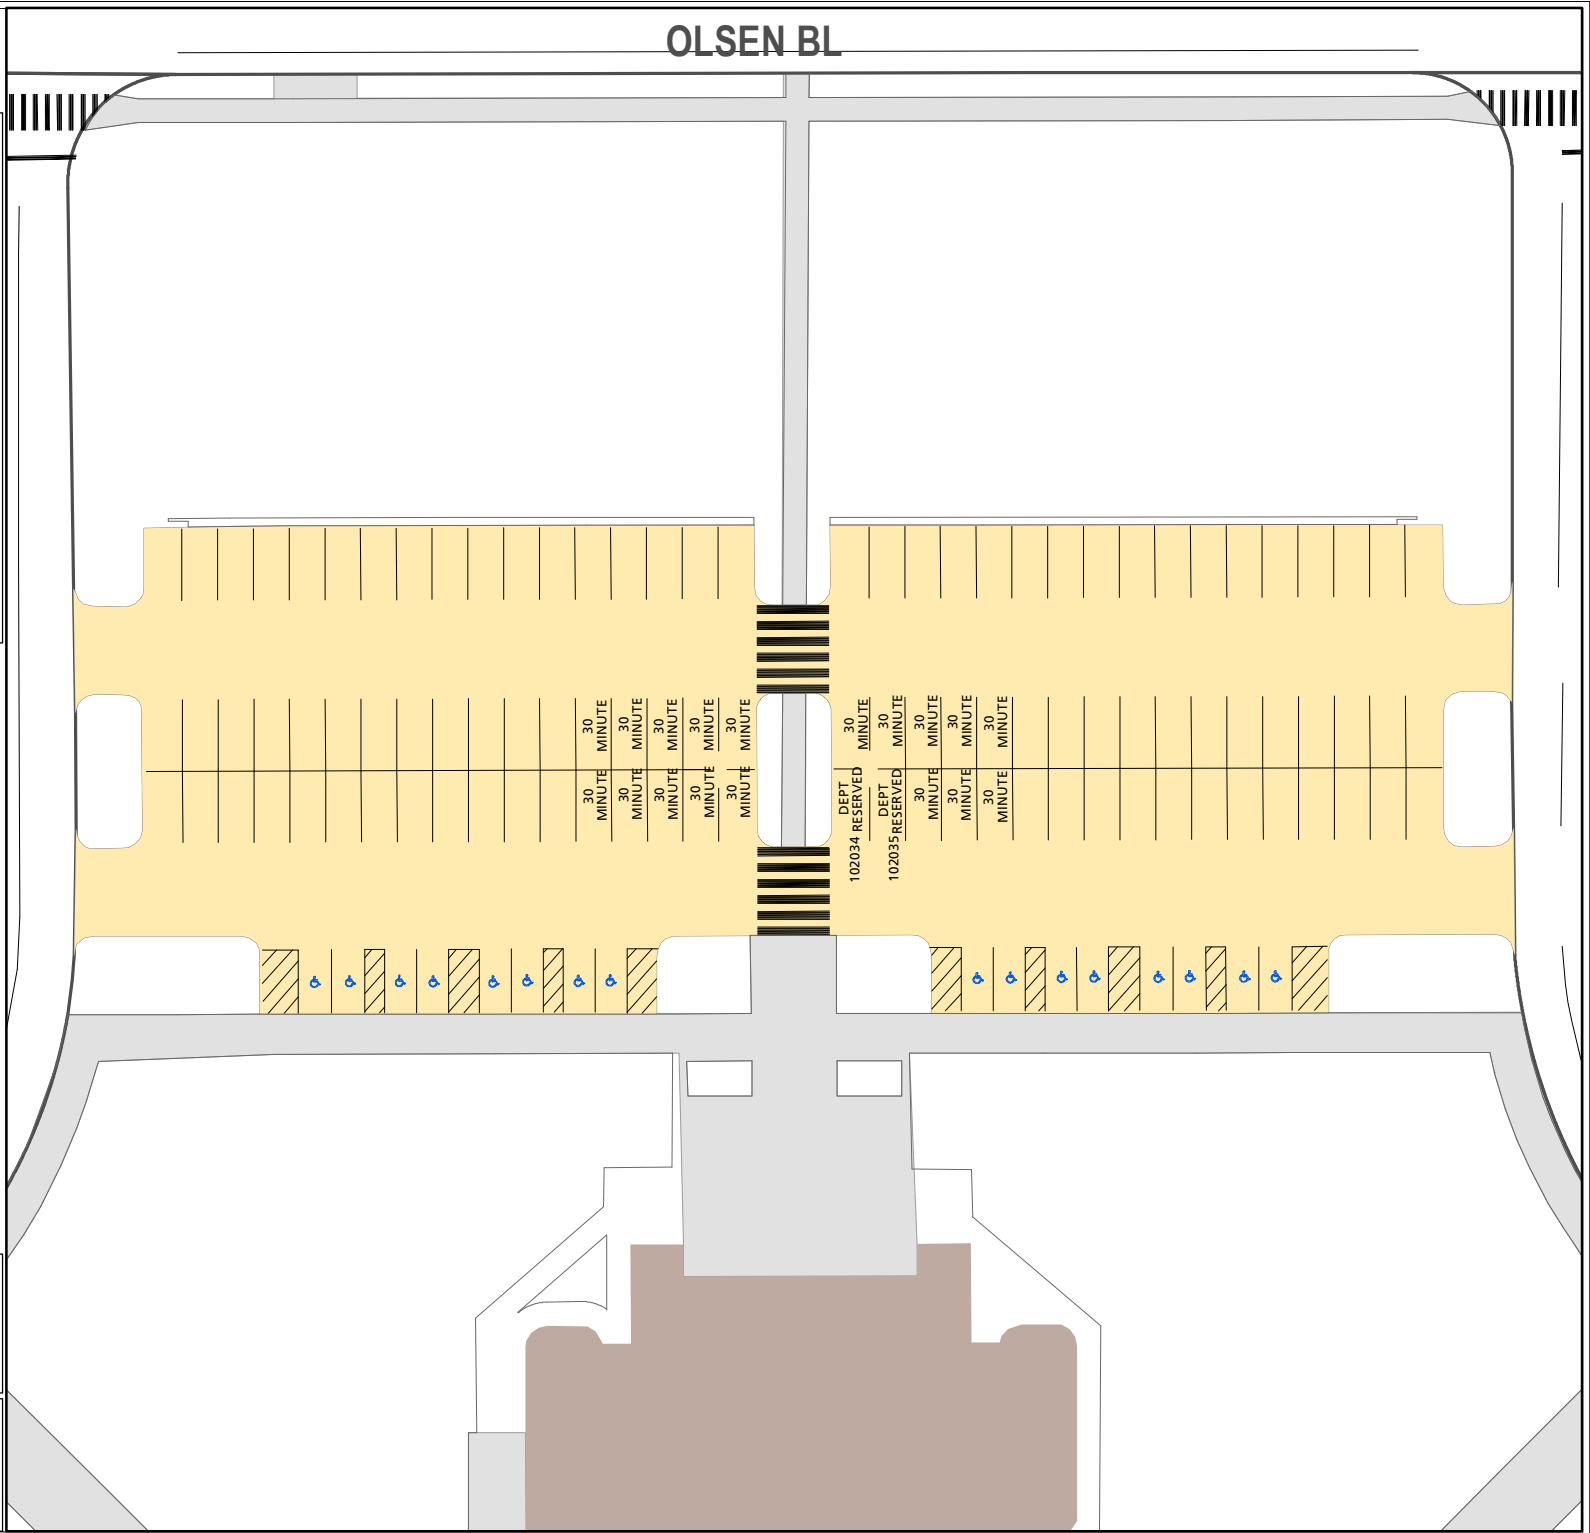

Lot 102

Parking Space Count:

Regular:	82
Reserved:	0
DVS:	2
Visitor:	0
Accessible:	16
Visitor Accessible:	0
Timed:	18
Service:	0
U.B.:	0
Motorcycle:	0
Loading:	0
Other:	0
RV:	0

Total: 118

Lost to (Currently Under) Construction: 0

OLSEN BL

50 Feet