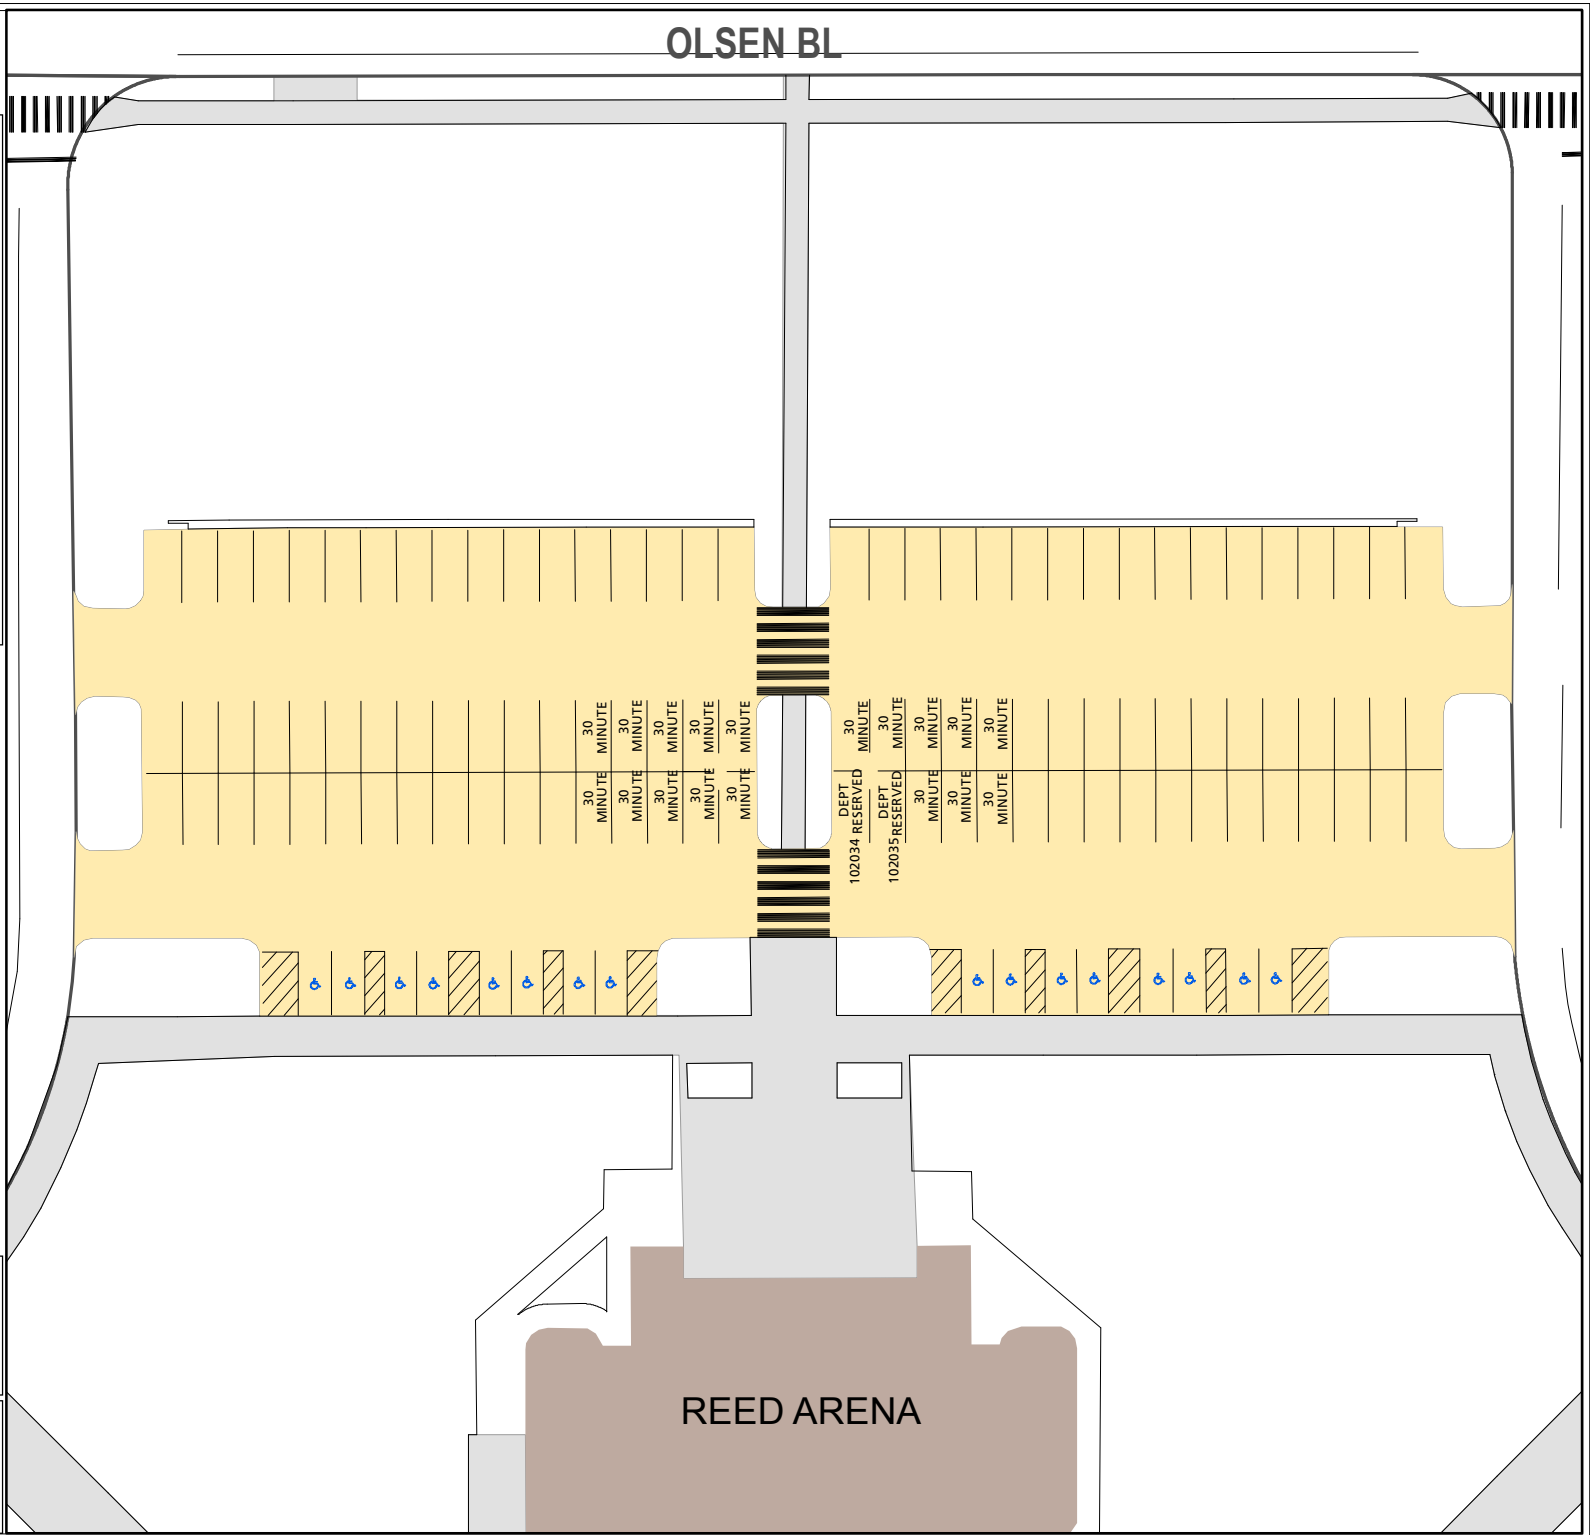

Lot 102

Parking Space Count:

Regular:	82
Reserved:	0
DVS:	2
Visitor:	0
Accessible:	16
Visitor Accessible:	0
Timed:	18
Service:	0
U.B.:	0
Motorcycle:	0
Loading:	0
Other:	0
RV:	0

Total: 118

Lost to (Currently Under) Construction: 0

50 Feet