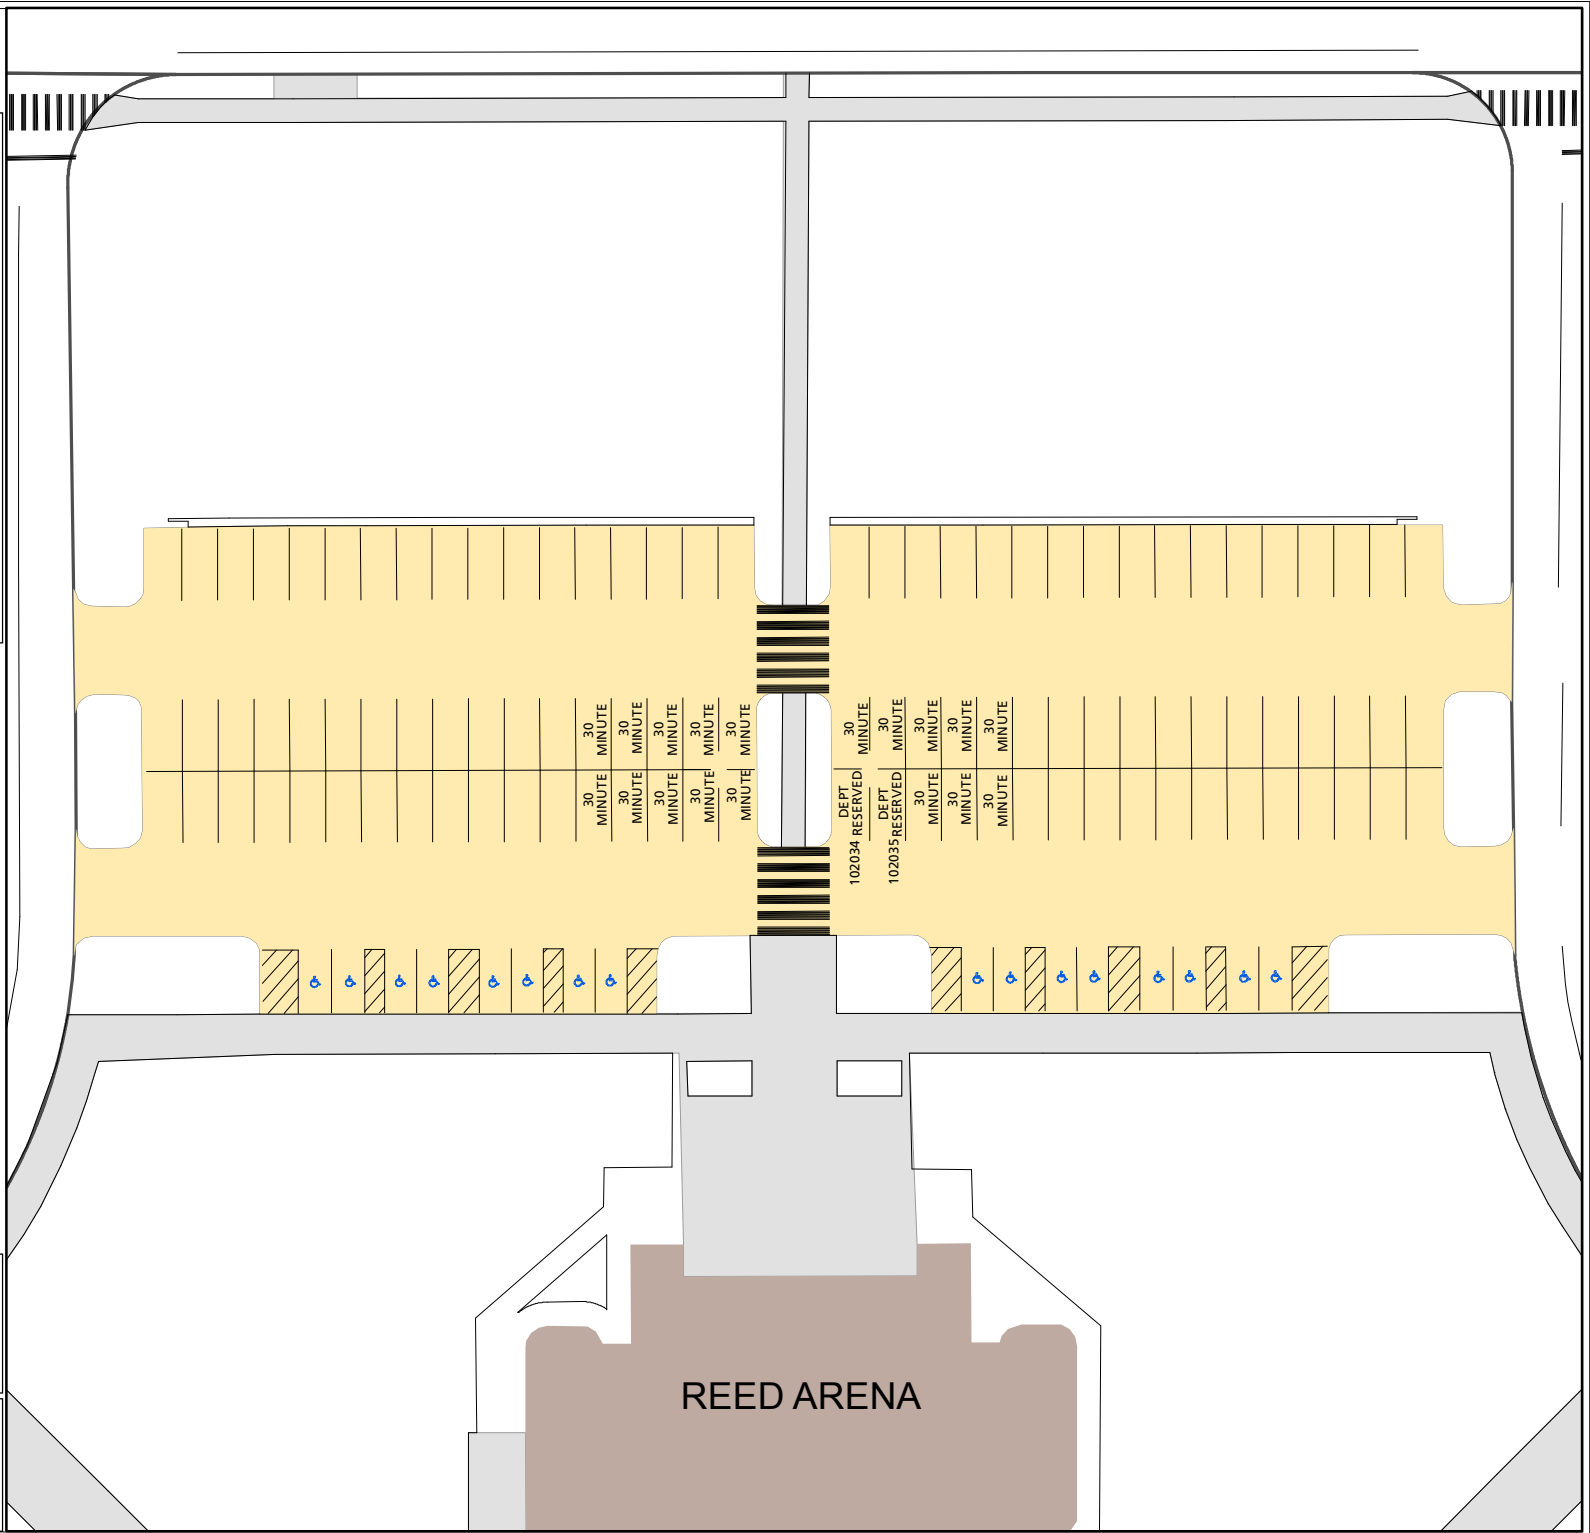

Lot 102

Parking Space Count:

Regular:	82
Reserved:	0
DVS:	2
Visitor:	0
Accessible:	16
Visitor Accessible:	0
Timed:	18
Service:	0
U.B.:	0
Motorcycle:	0
Loading:	0
Other:	0
RV:	0

Total: 118

Lost to (Currently Under) Construction: 0

50 Feet