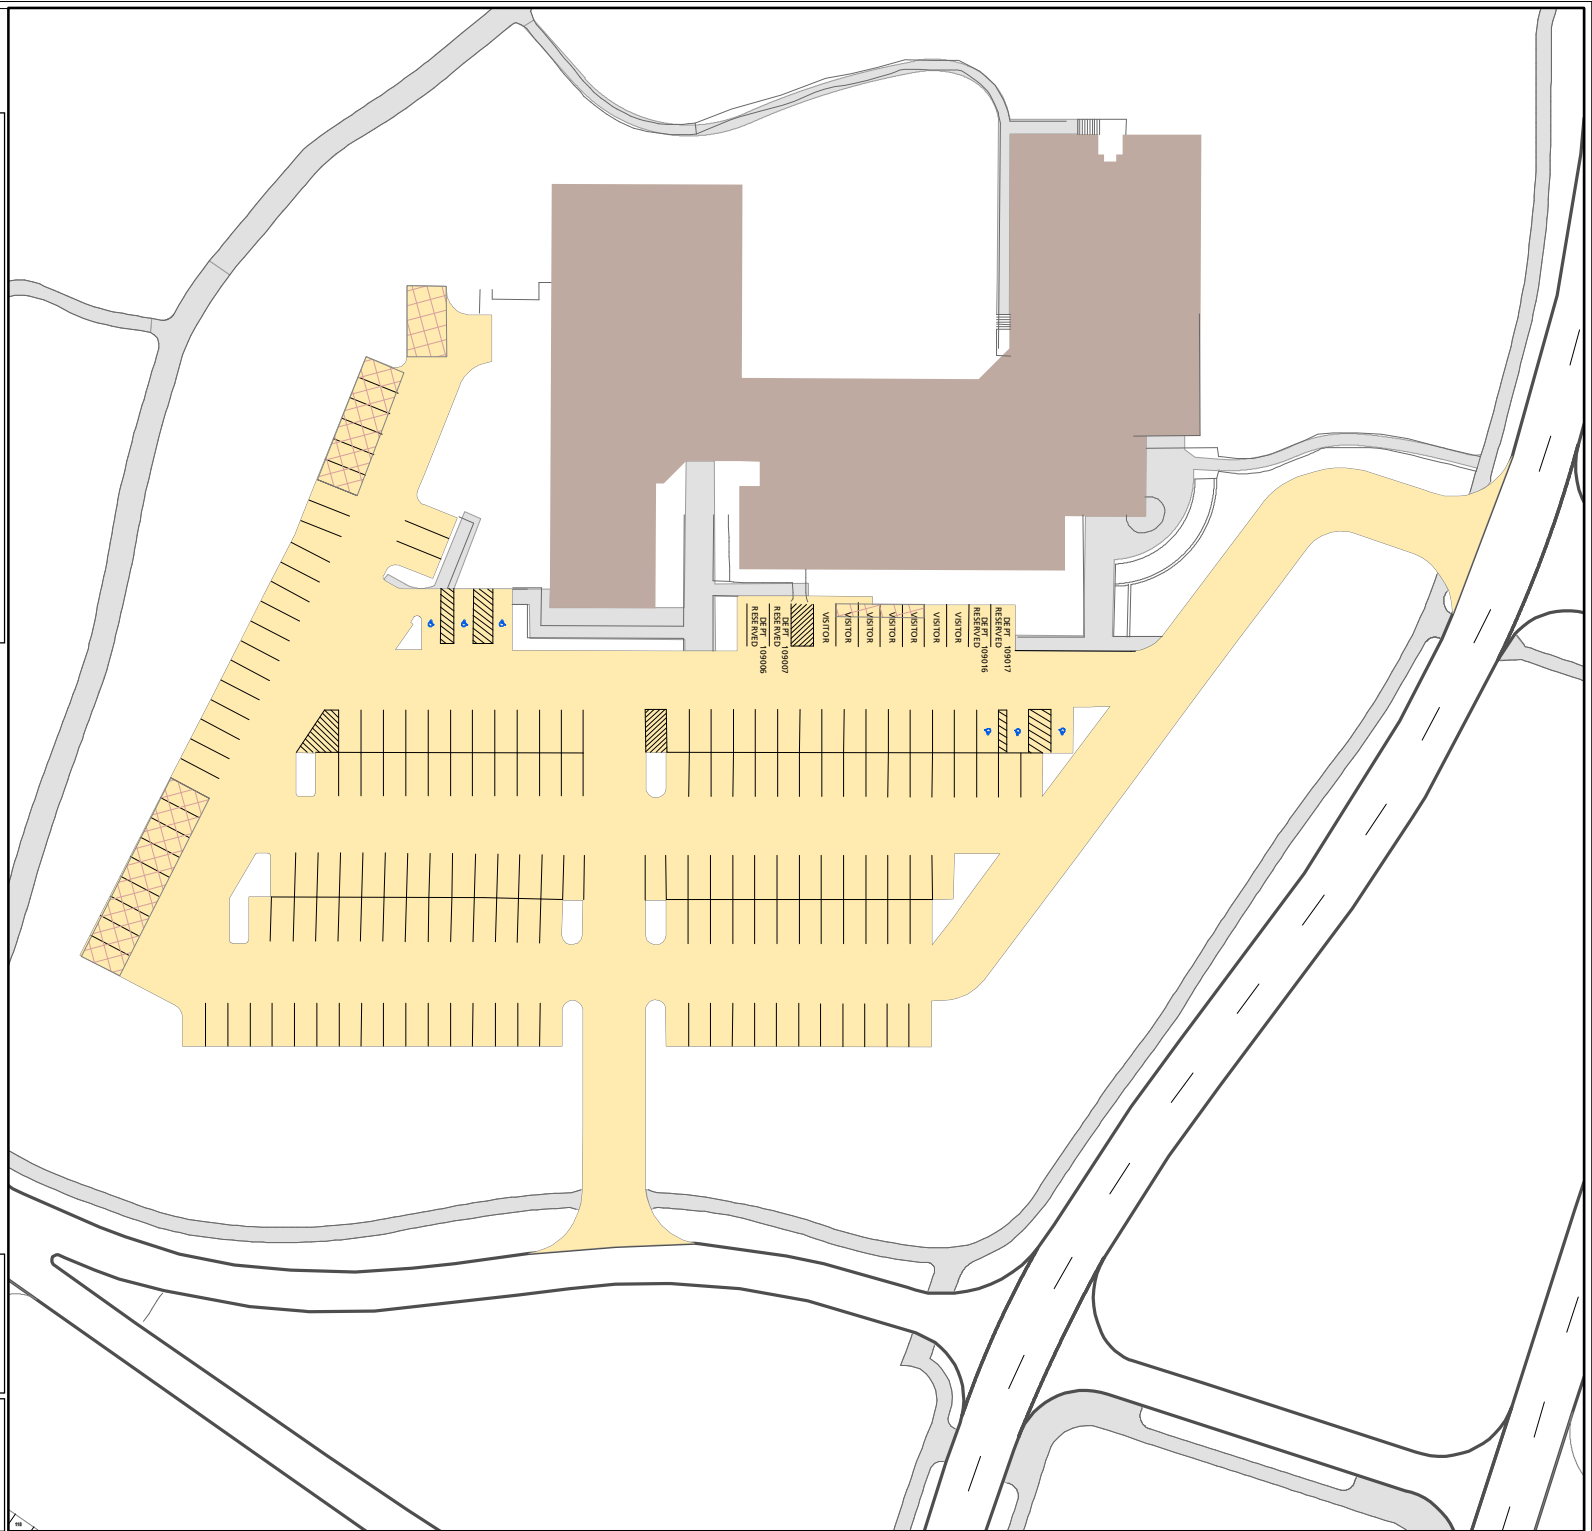

# Lot 109

## Parking Space Count:

Regular:	170
Reserved:	0
DVS:	4
Visitor:	7
Accessible:	6
Visitor Accessible:	0
Timed:	0
Service:	0
U.B.:	0
Motorcycle:	0
Loading:	1
Other:	0
RV:	0

**Total: 188**

Lost to (Currently Under) Construction: 0

90 Feet