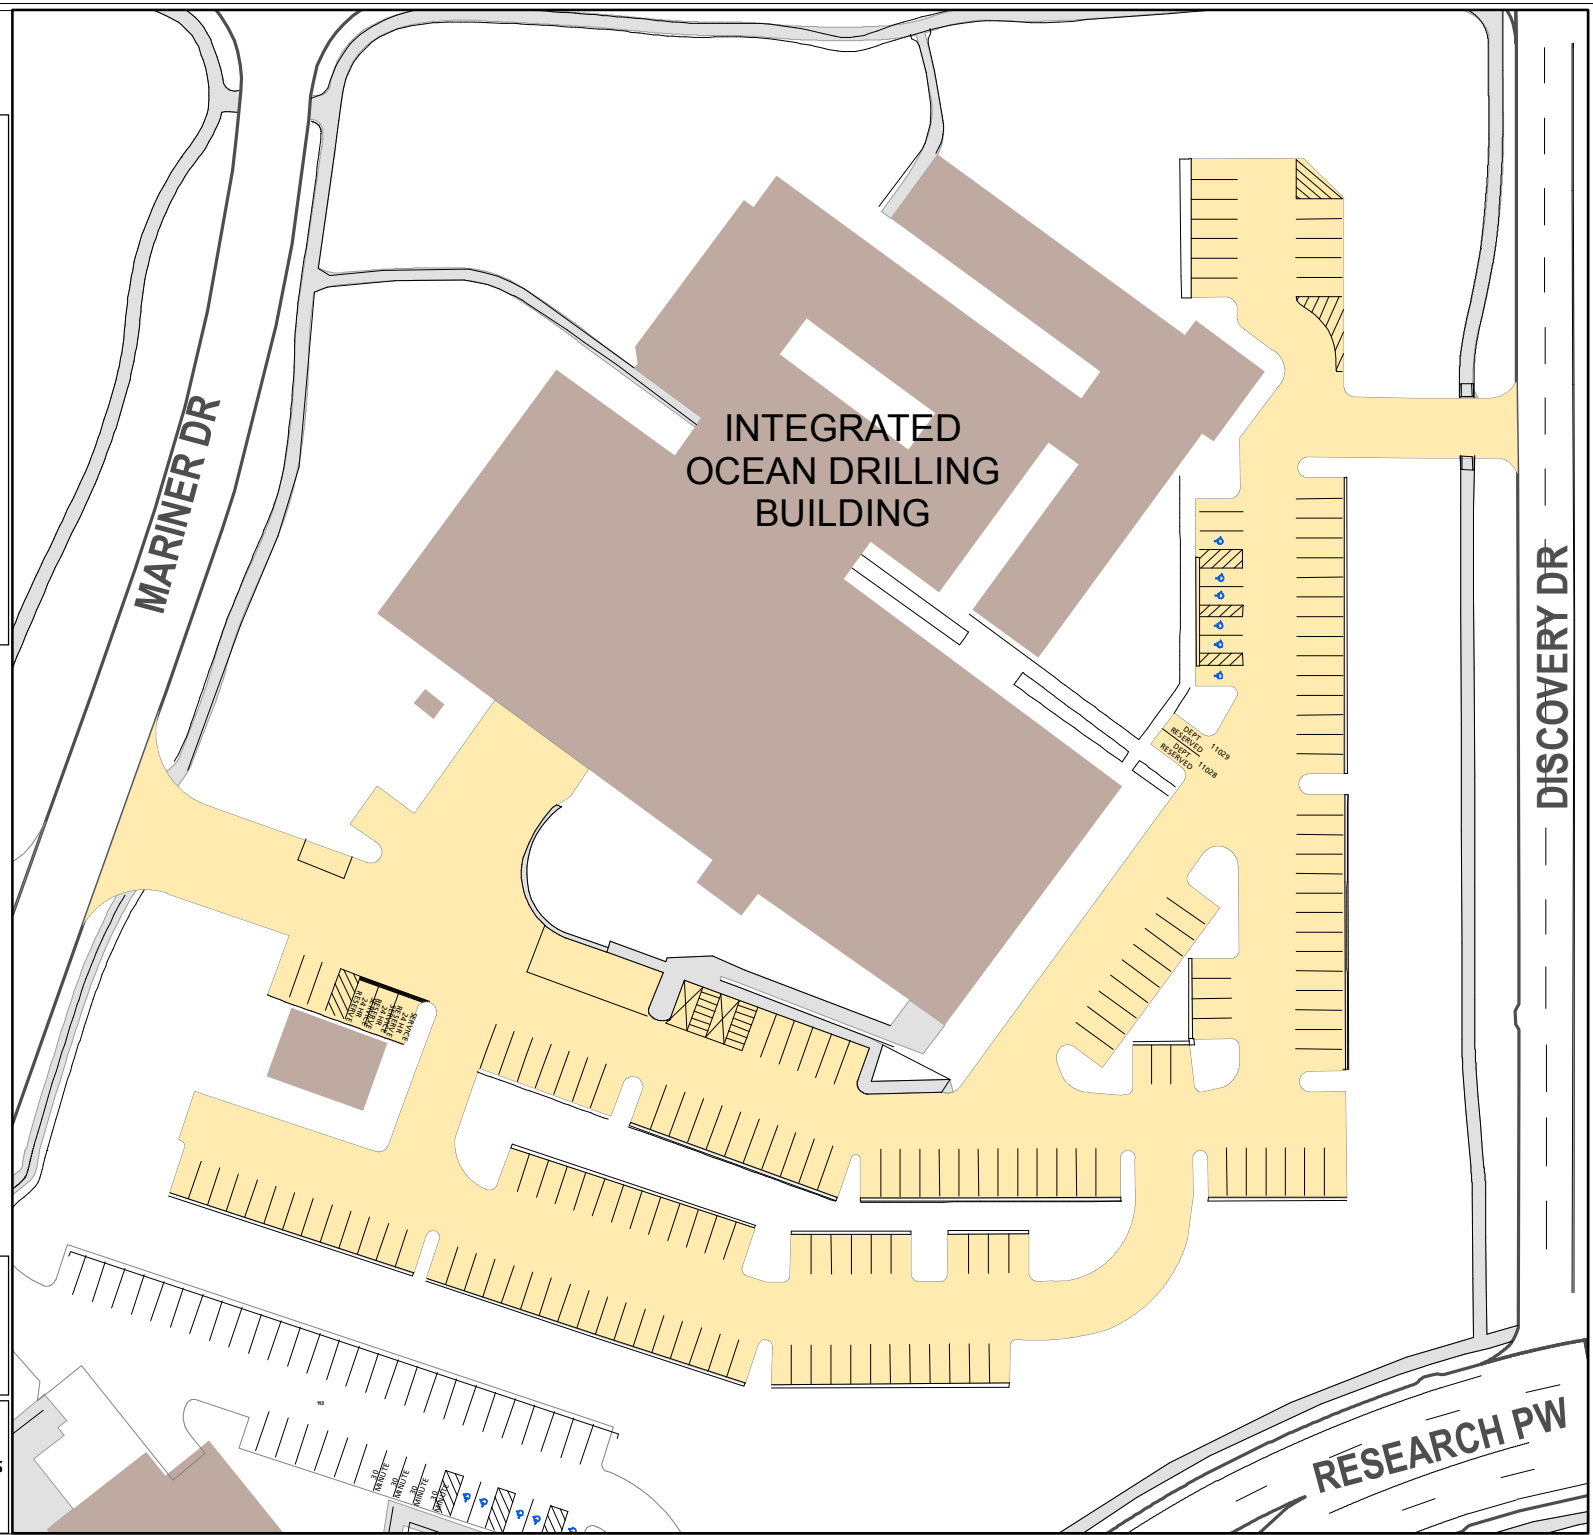

Lot 110

Parking Space Count:

Regular:	171
Reserved:	0
DVS:	2
Visitor:	0
Accessible:	6
Visitor Accessible:	0
Timed:	0
Service:	3
U.B.:	0
Motorcycle:	14
Loading:	3
Other:	2
RV:	0

Total: 201

Lost to (Currently Under) Construction: 0

90 Feet