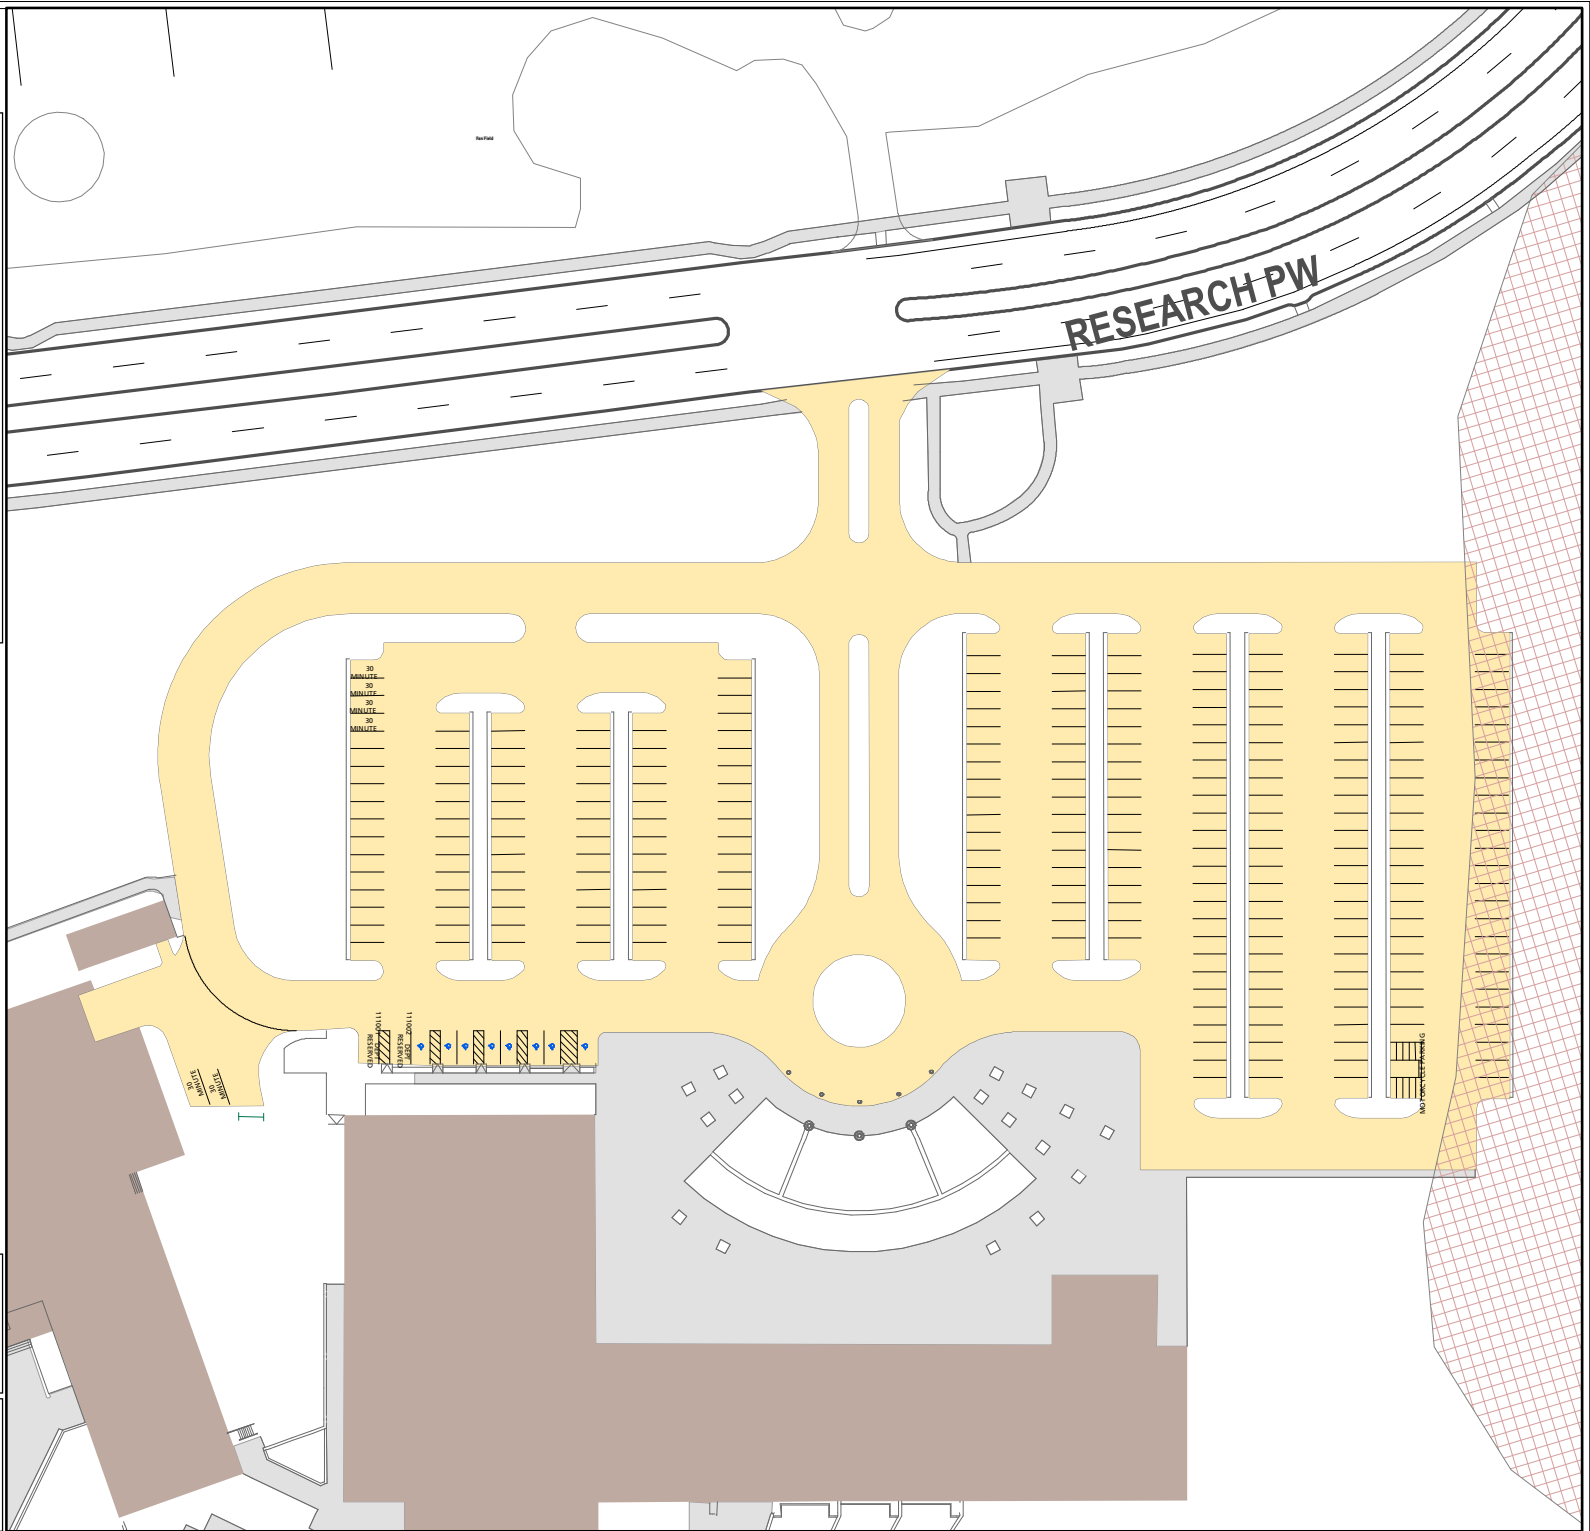

# Lot 111

## Parking Space Count:

Regular:	267
Reserved:	0
DVS:	2
Visitor:	0
Accessible:	8
Visitor Accessible:	0
Timed:	6
Service:	0
U.B.:	0
Motorcycle:	10
Loading:	1
Other:	0
RV:	0

**Total: 294**

Lost to (Currently Under)  
Construction: 0

100 Feet