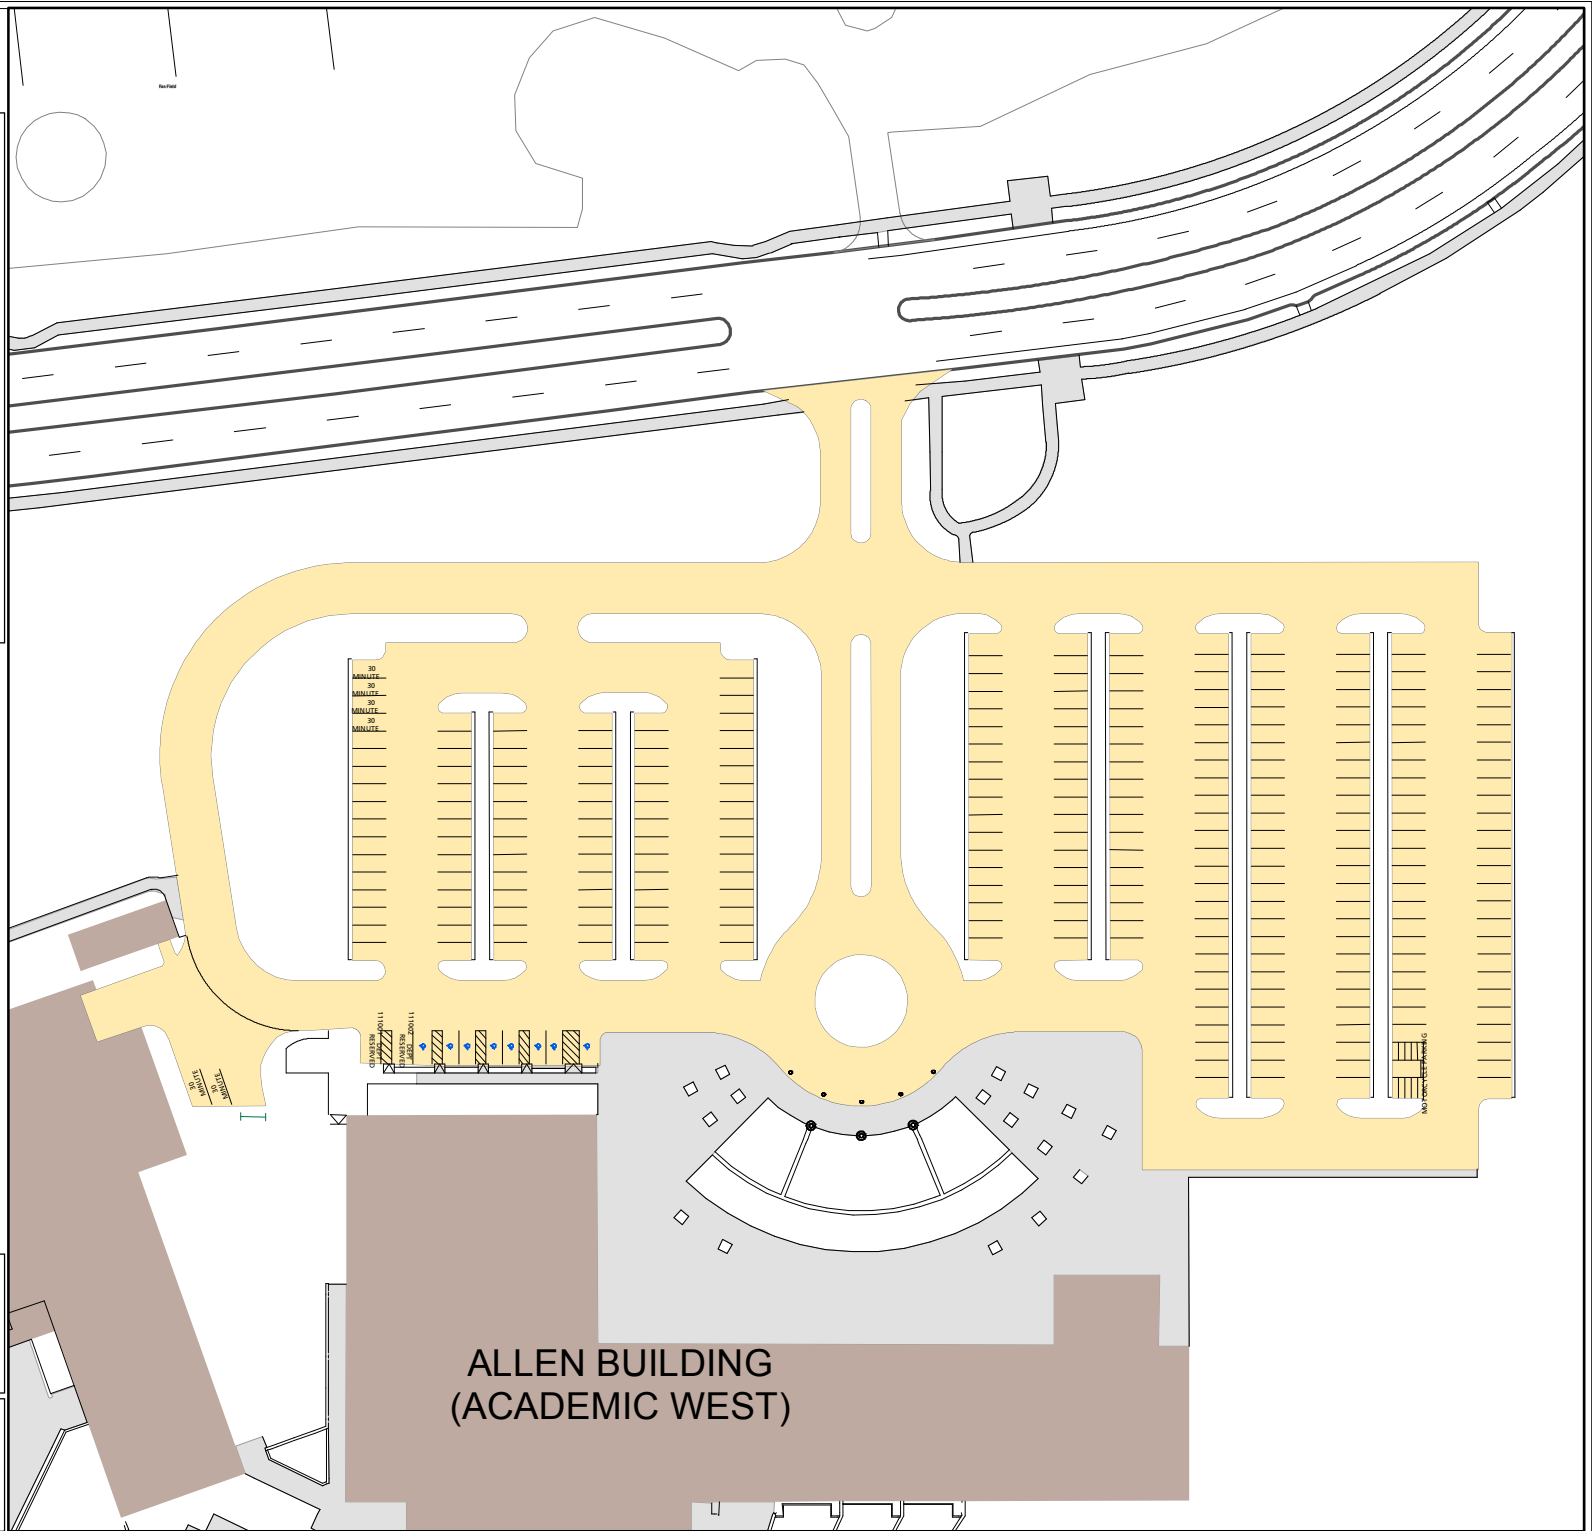

# Lot 111

## Parking Space Count:

Regular:	267
Reserved:	0
DVS:	2
Visitor:	0
Accessible:	8
Visitor Accessible:	0
Timed:	6
Service:	0
U.B.:	0
Motorcycle:	10
Loading:	1
Other:	0
RV:	0

**Total: 294**

Lost to (Currently Under)  
Construction: 0

100 Feet