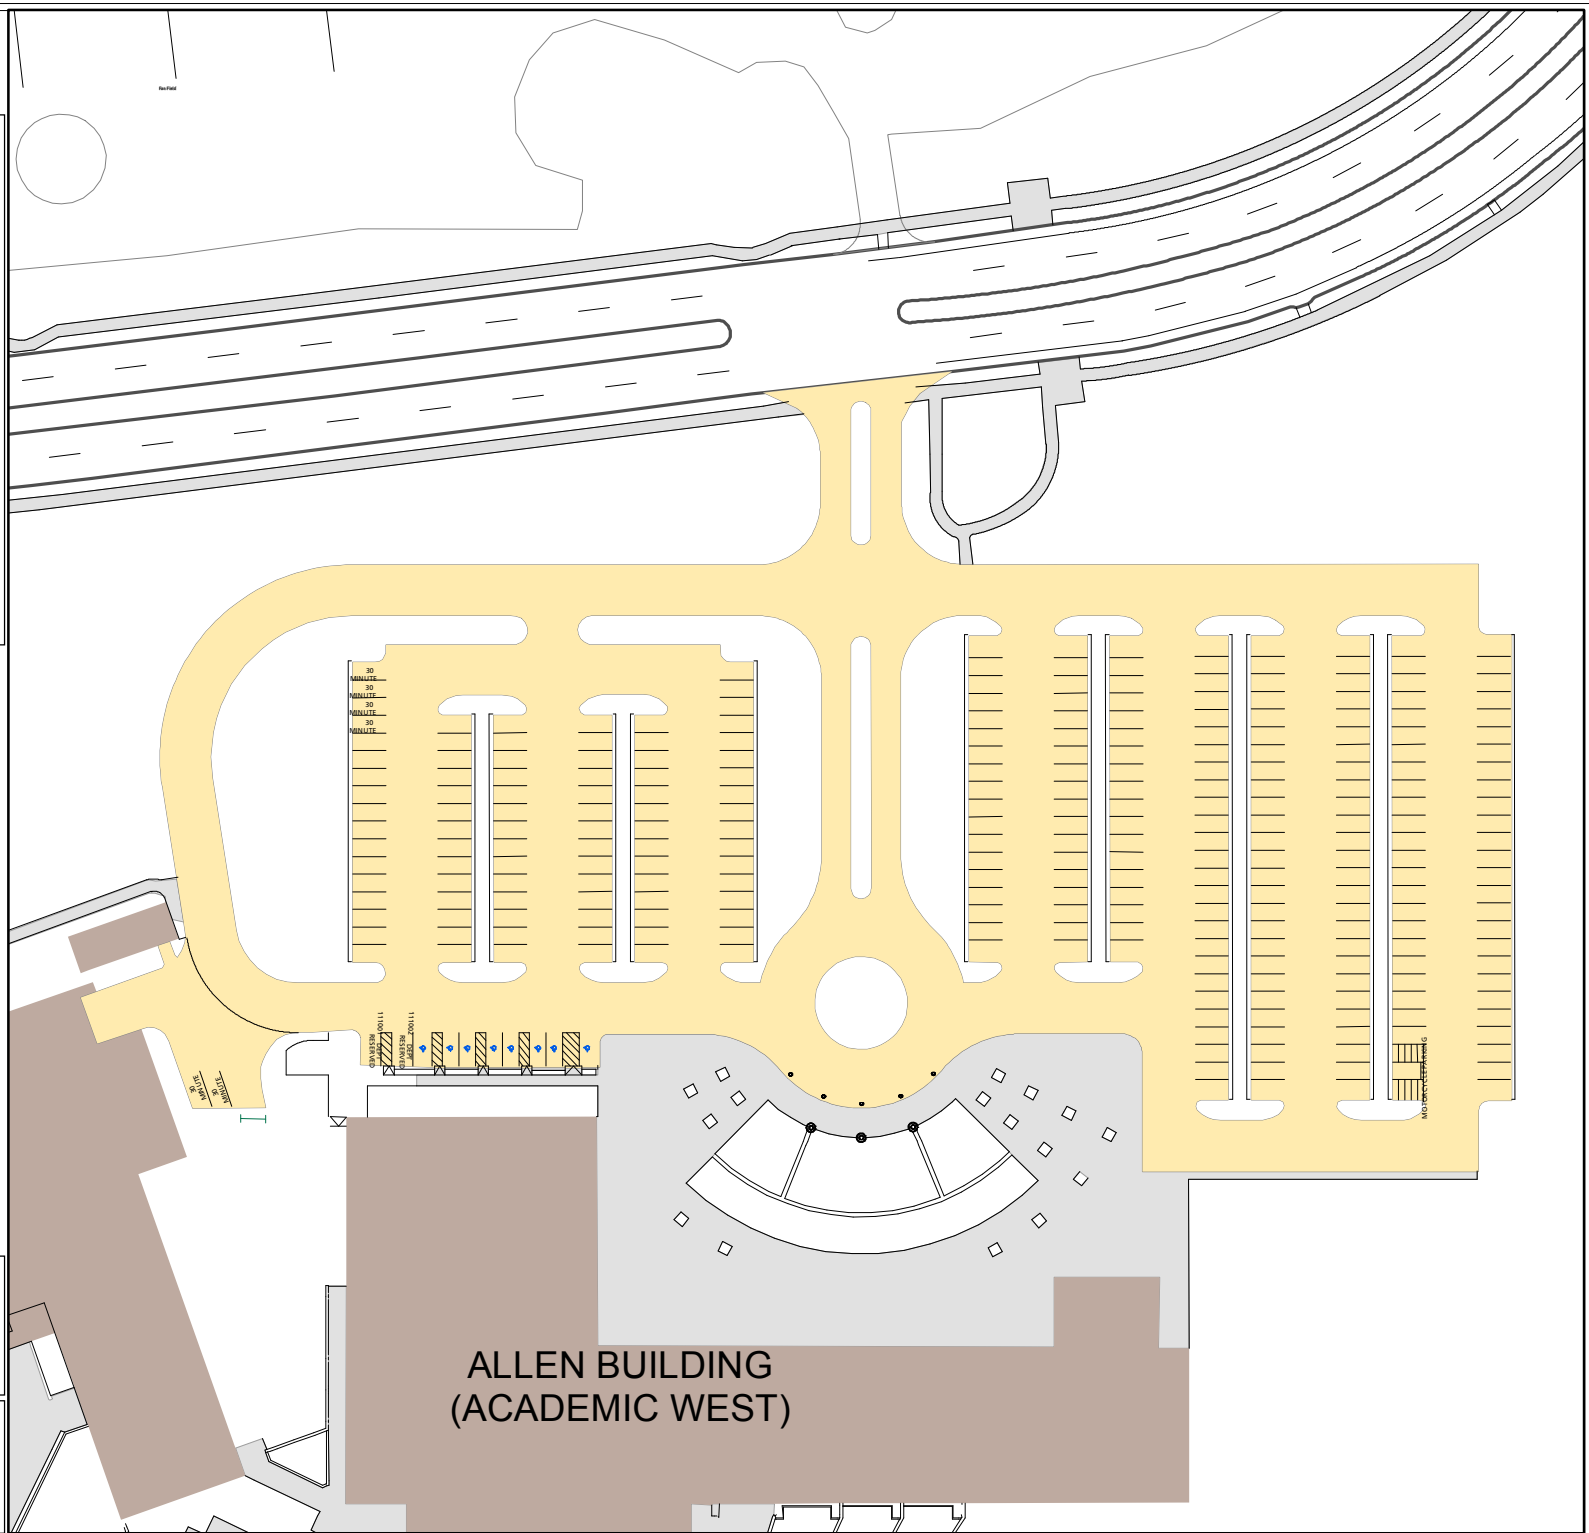

Lot 111

Parking Space Count:

Regular:	267
Reserved:	0
DVS:	2
Visitor:	0
Accessible:	8
Visitor Accessible:	0
Timed:	6
Service:	0
U.B.:	0
Motorcycle:	10
Loading:	1
Other:	0
RV:	0

Total: 294

Lost to (Currently Under)
Construction: 0

100 Feet