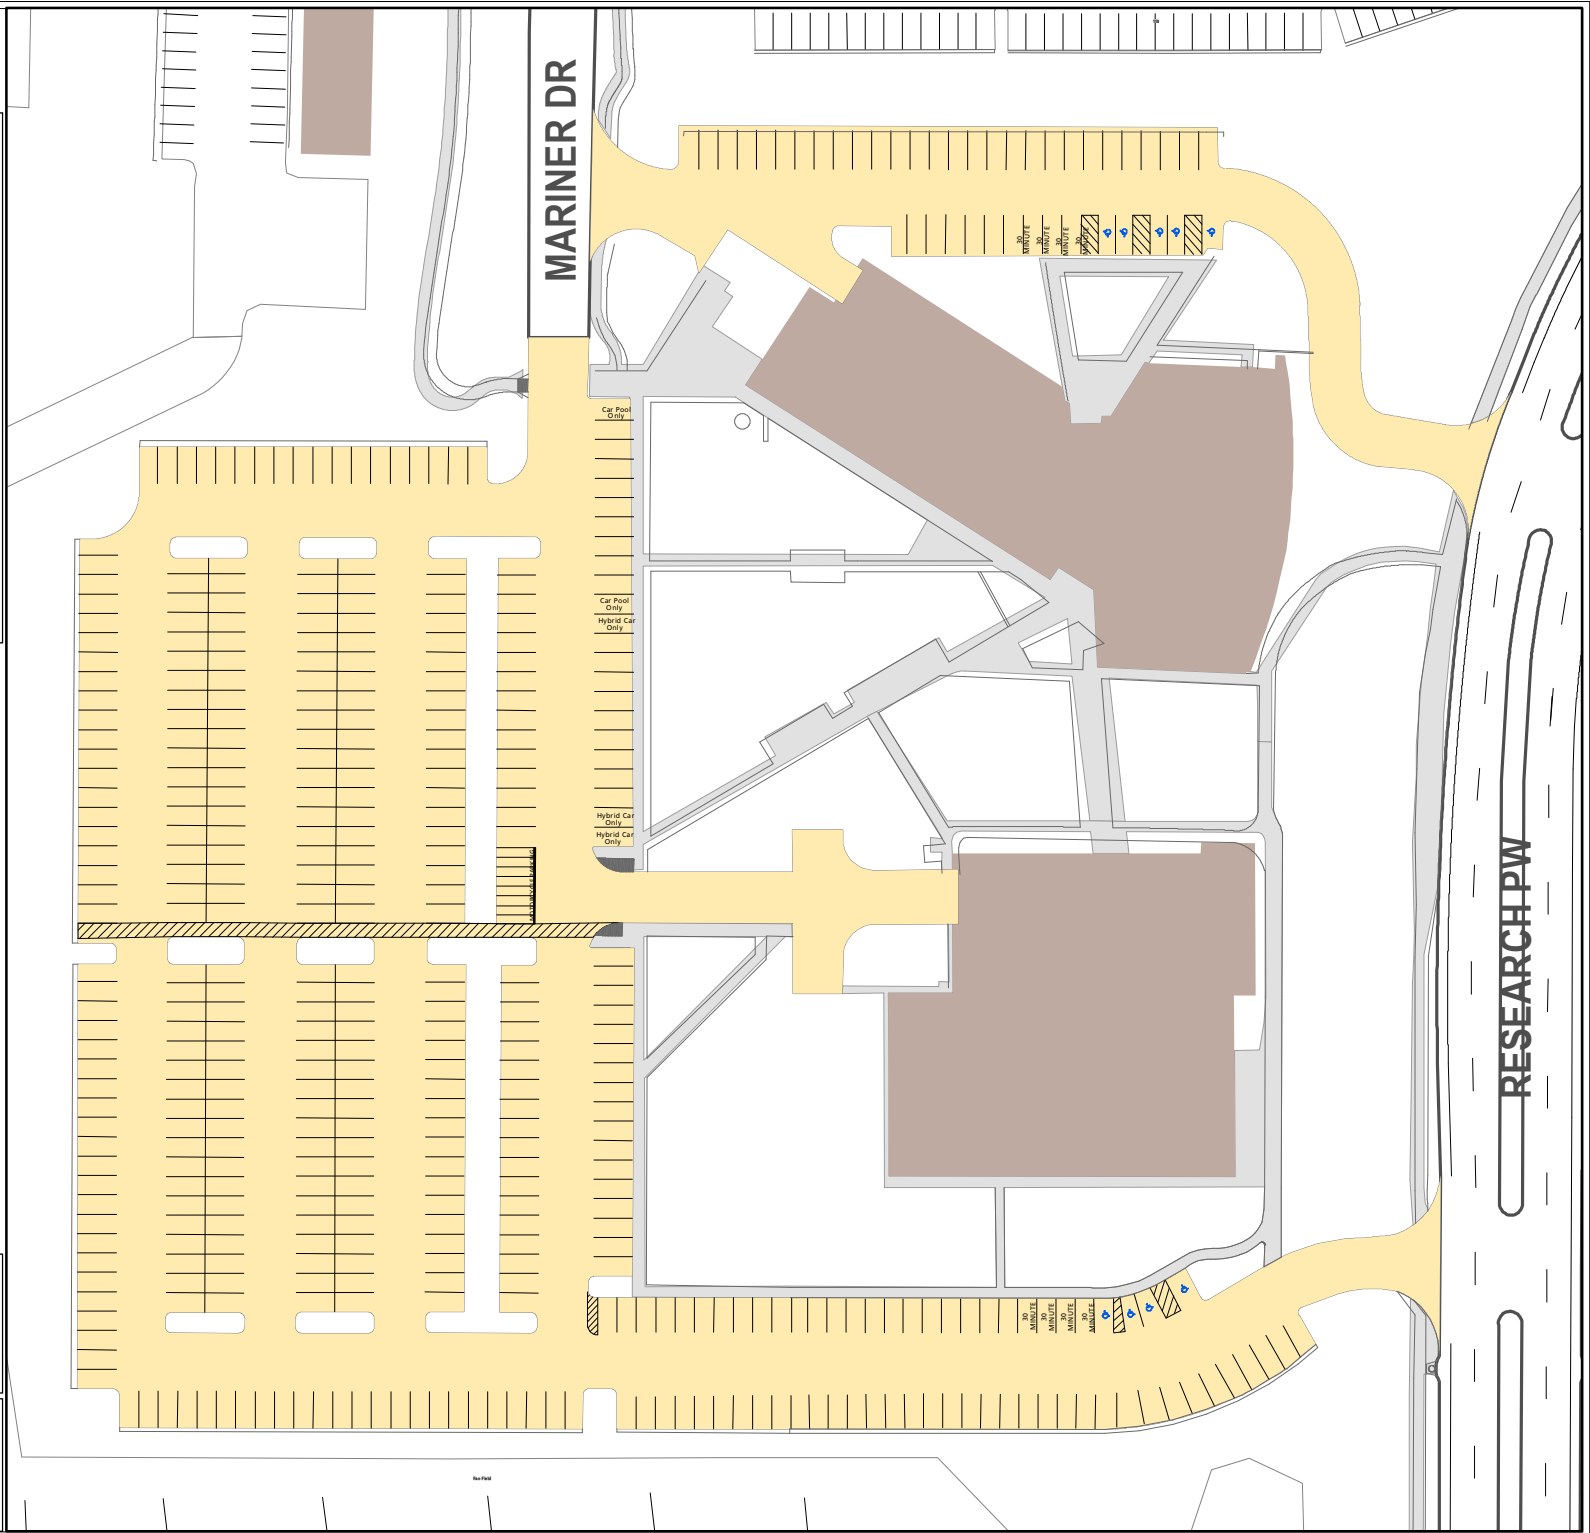

Lot 113

Parking Space Count:

Regular:	435
Reserved:	0
DVS:	0
Visitor:	0
Accessible:	9
Visitor Accessible:	0
Timed:	8
Service:	0
U.B.:	0
Motorcycle:	8
Loading:	2
Other:	0
RV:	0

Total: 462

Lost to (Currently Under) Construction: 0

100 Feet