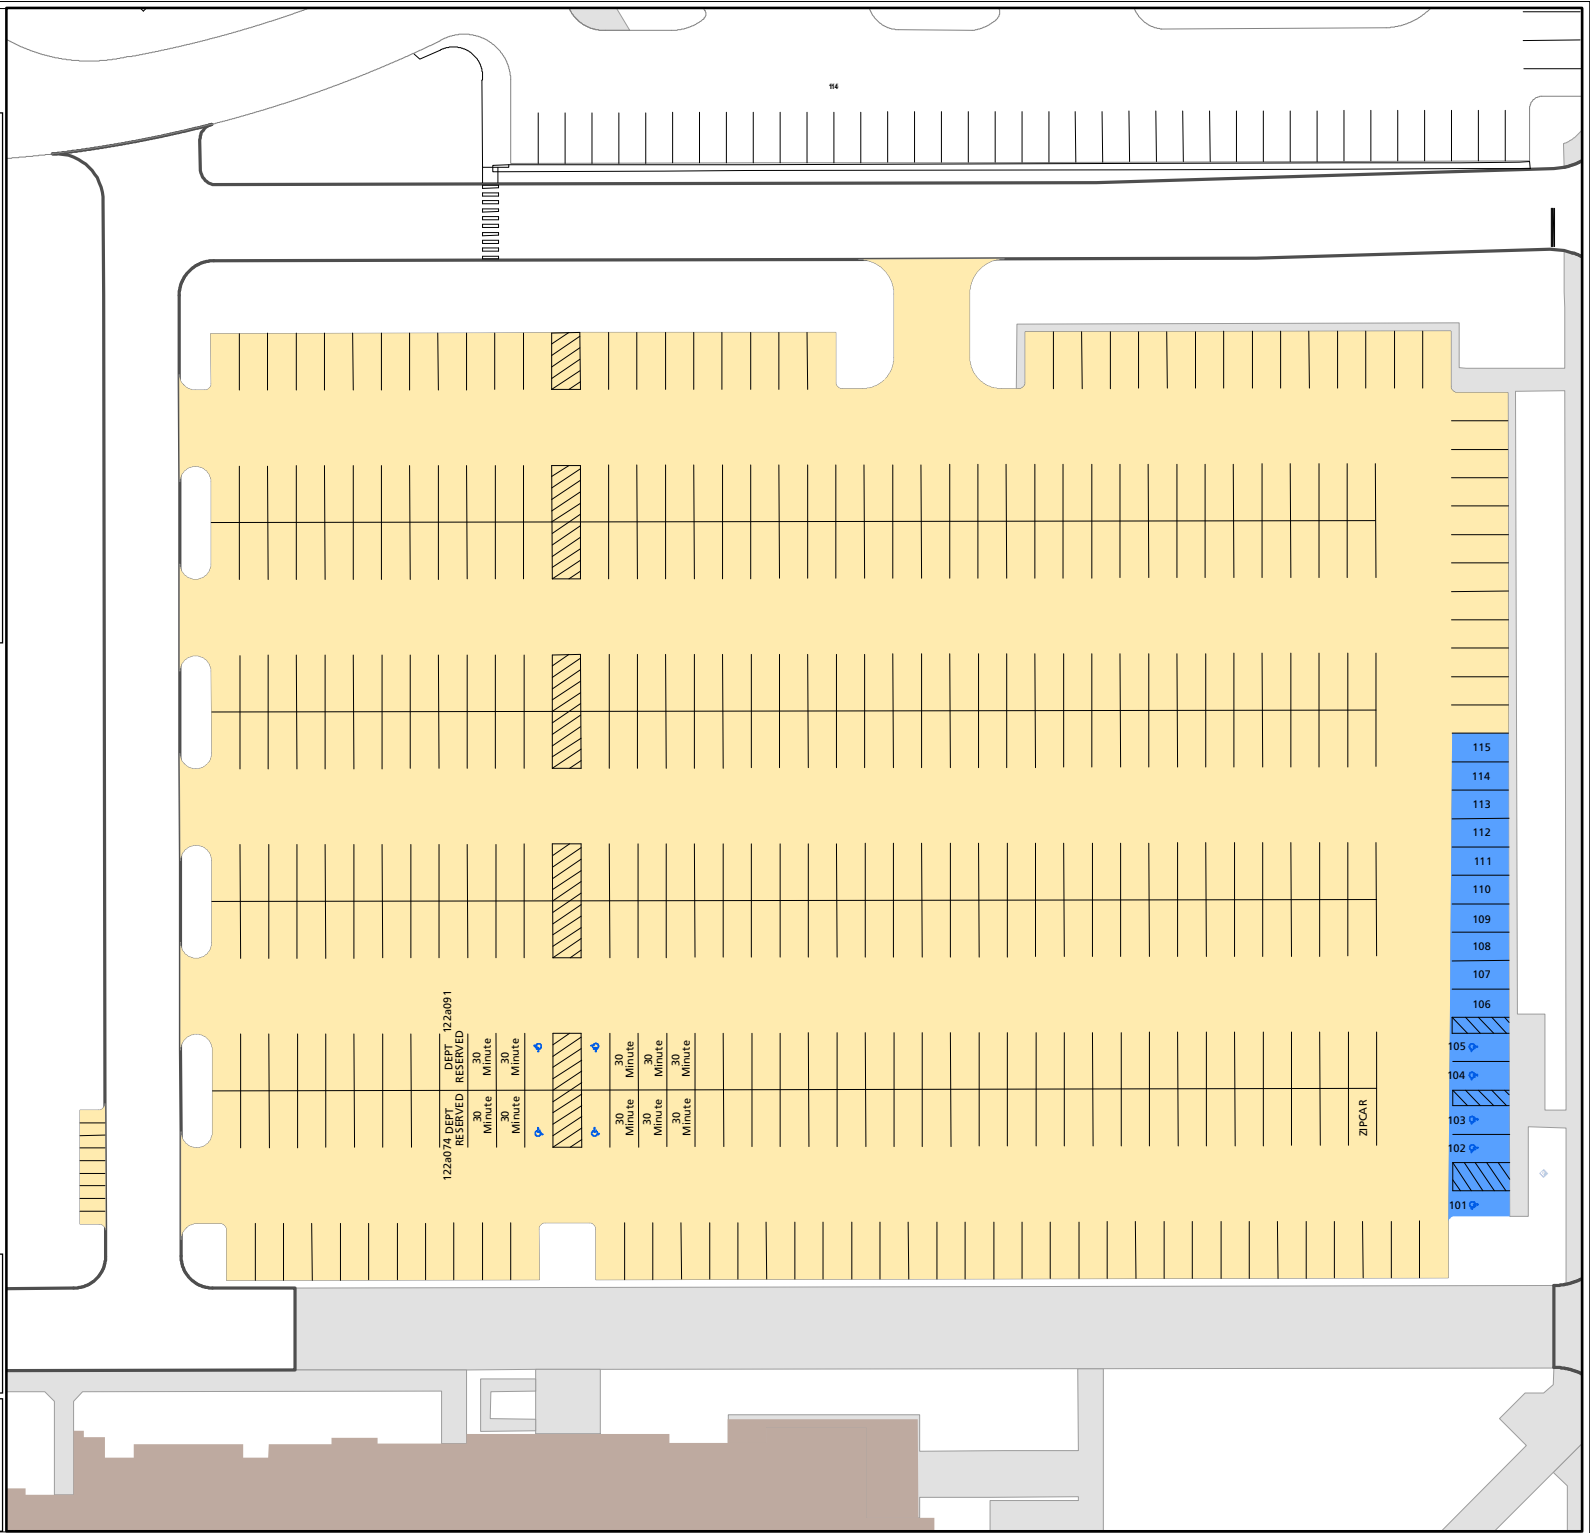

Lot 122a

Parking Space Count:

Regular:	391
Reserved:	0
DVS:	4
Visitor:	10
Accessible:	4
Visitor Accessible:	5
Timed:	10
Service:	0
U.B.:	0
Motorcycle:	9
Loading:	0
Other:	0
RV:	0

Total: 433

Lost to (Currently Under) Construction: 0

70 Feet