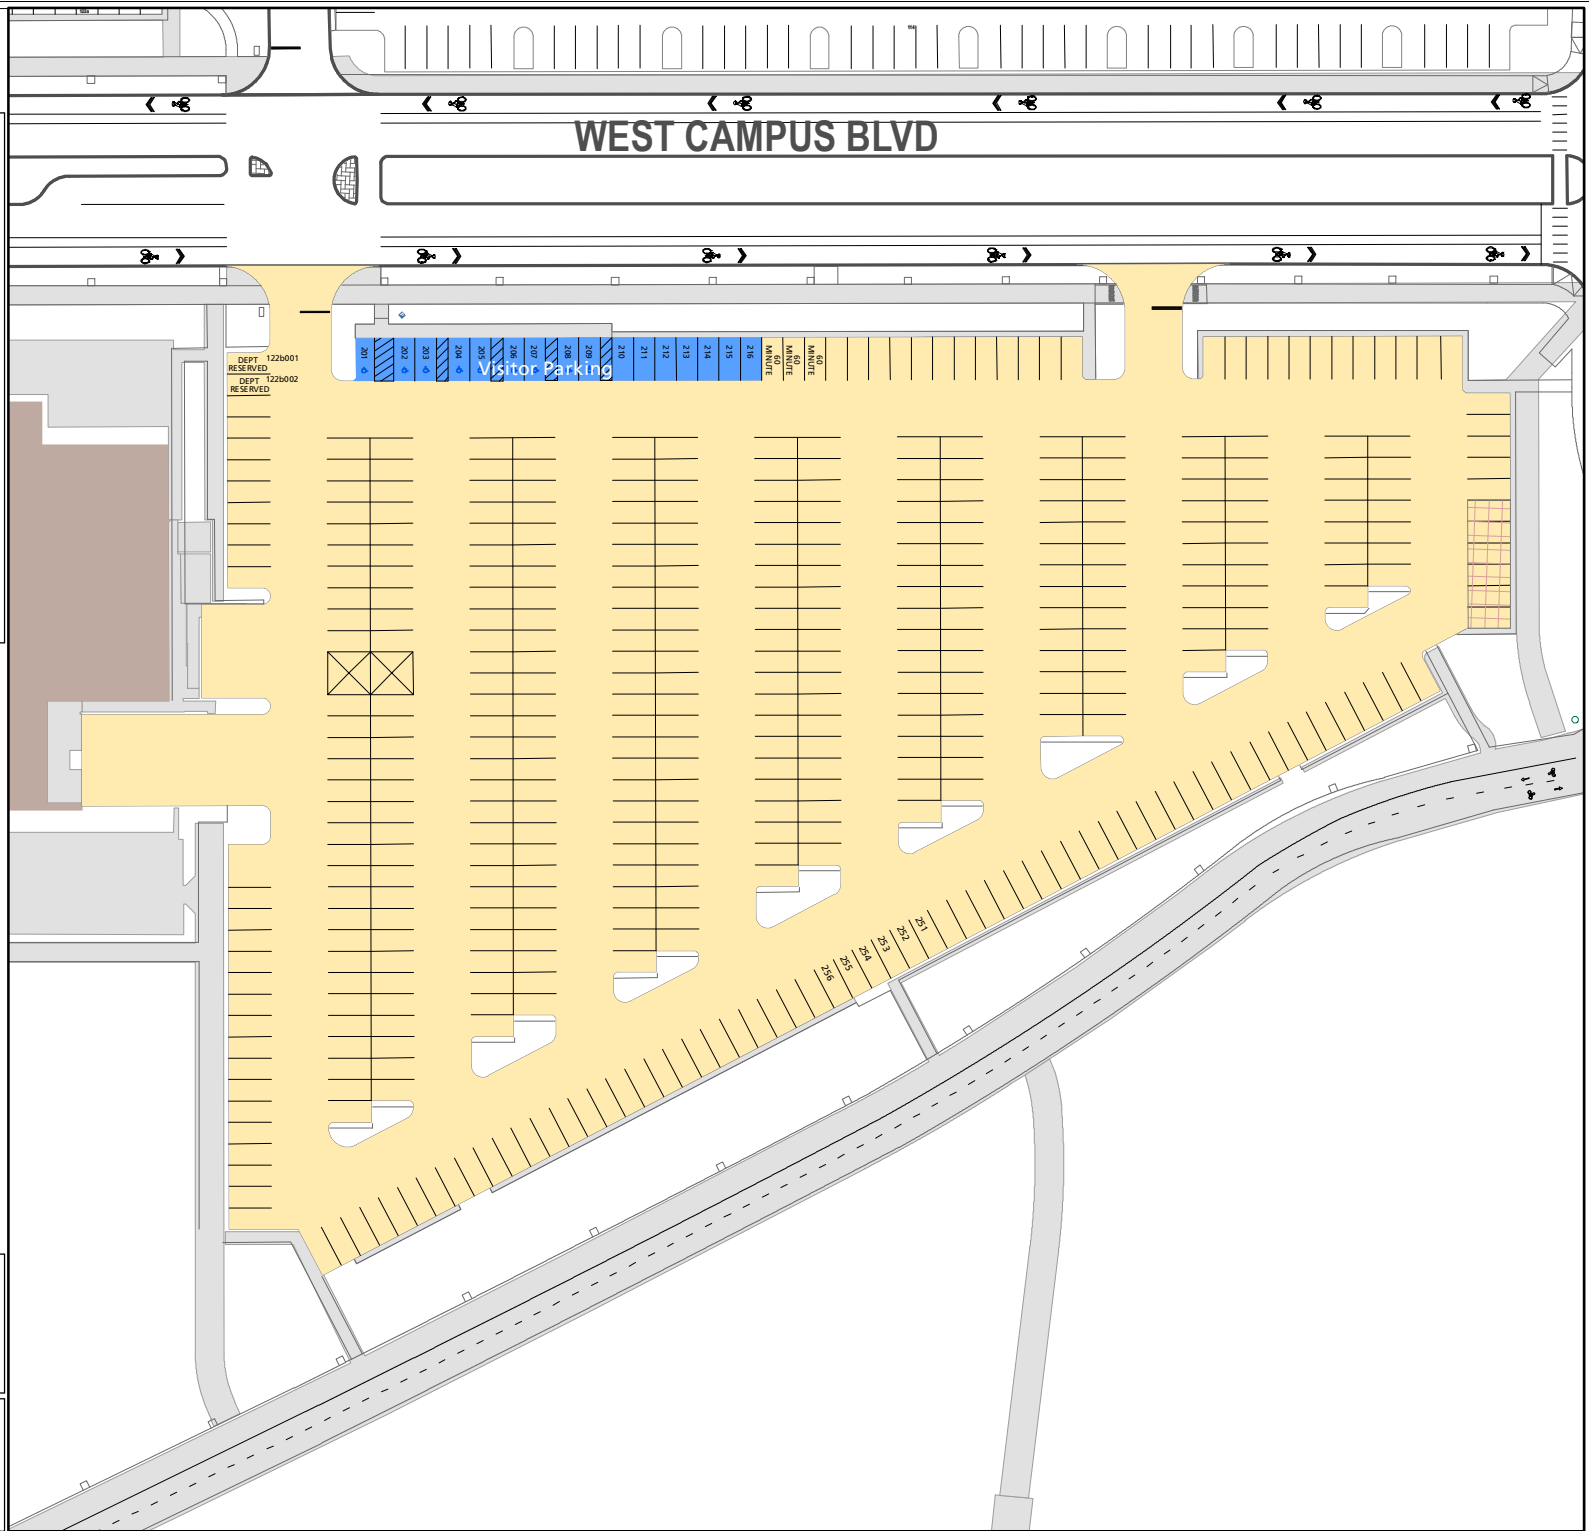

Lot 122b

Parking Space Count:

Regular:	422
Reserved:	0
DVS:	2
Visitor:	7
Accessible:	0
Visitor Accessible:	9
Timed:	3
Service:	0
U.B.:	0
Motorcycle:	0
Loading:	1
Other:	0
RV:	0

Total: 444

Lost to (Currently Under) Construction: 0

90 Feet