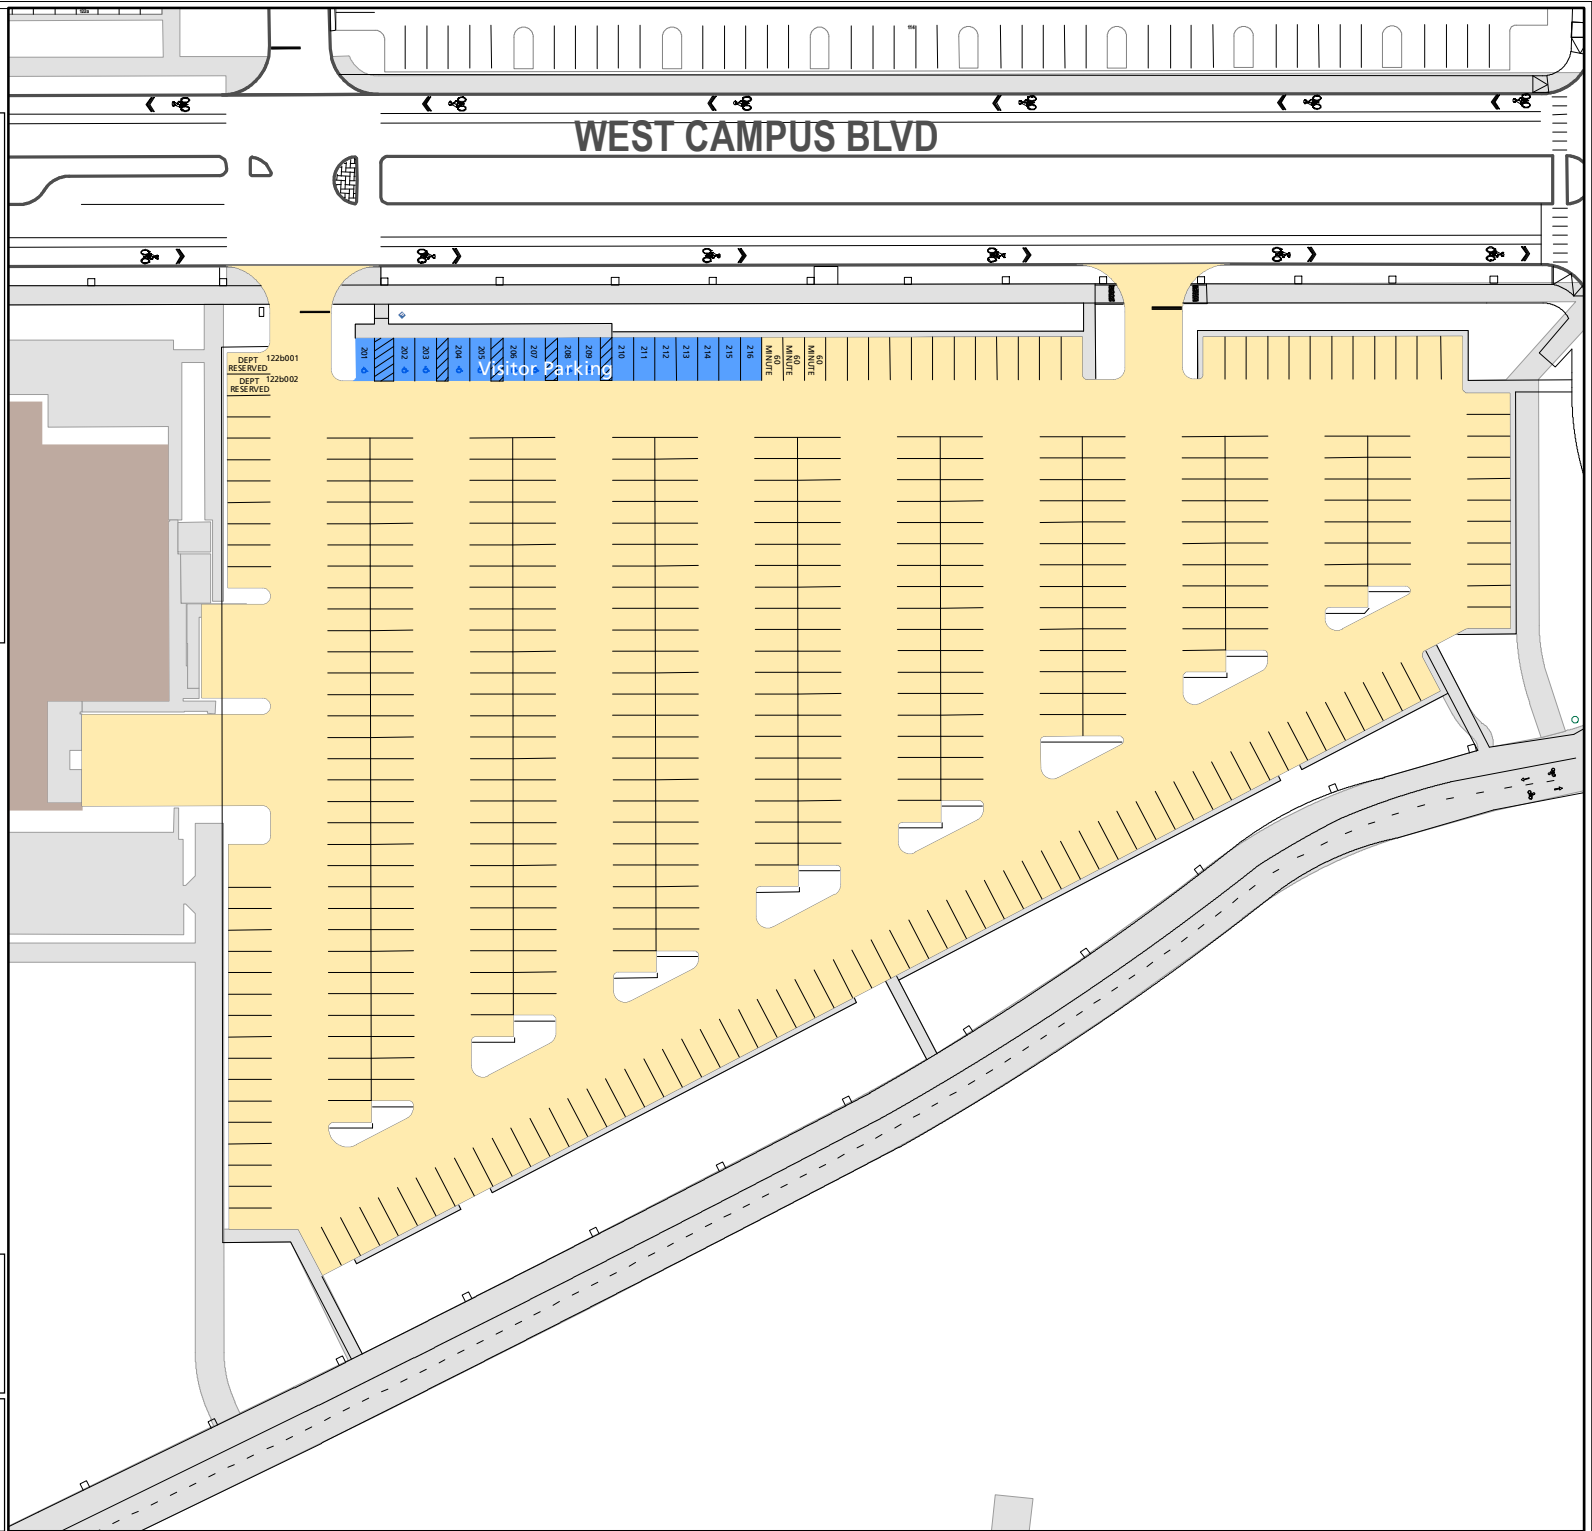

Lot 122b

Parking Space Count:

Regular:	426
Reserved:	0
DVS:	2
Visitor:	7
Accessible:	0
Visitor Accessible:	9
Timed:	3
Service:	0
U.B.:	0
Motorcycle:	0
Loading:	1
Other:	0
RV:	0

Total: 448

Lost to (Currently Under) Construction: 0

90 Feet