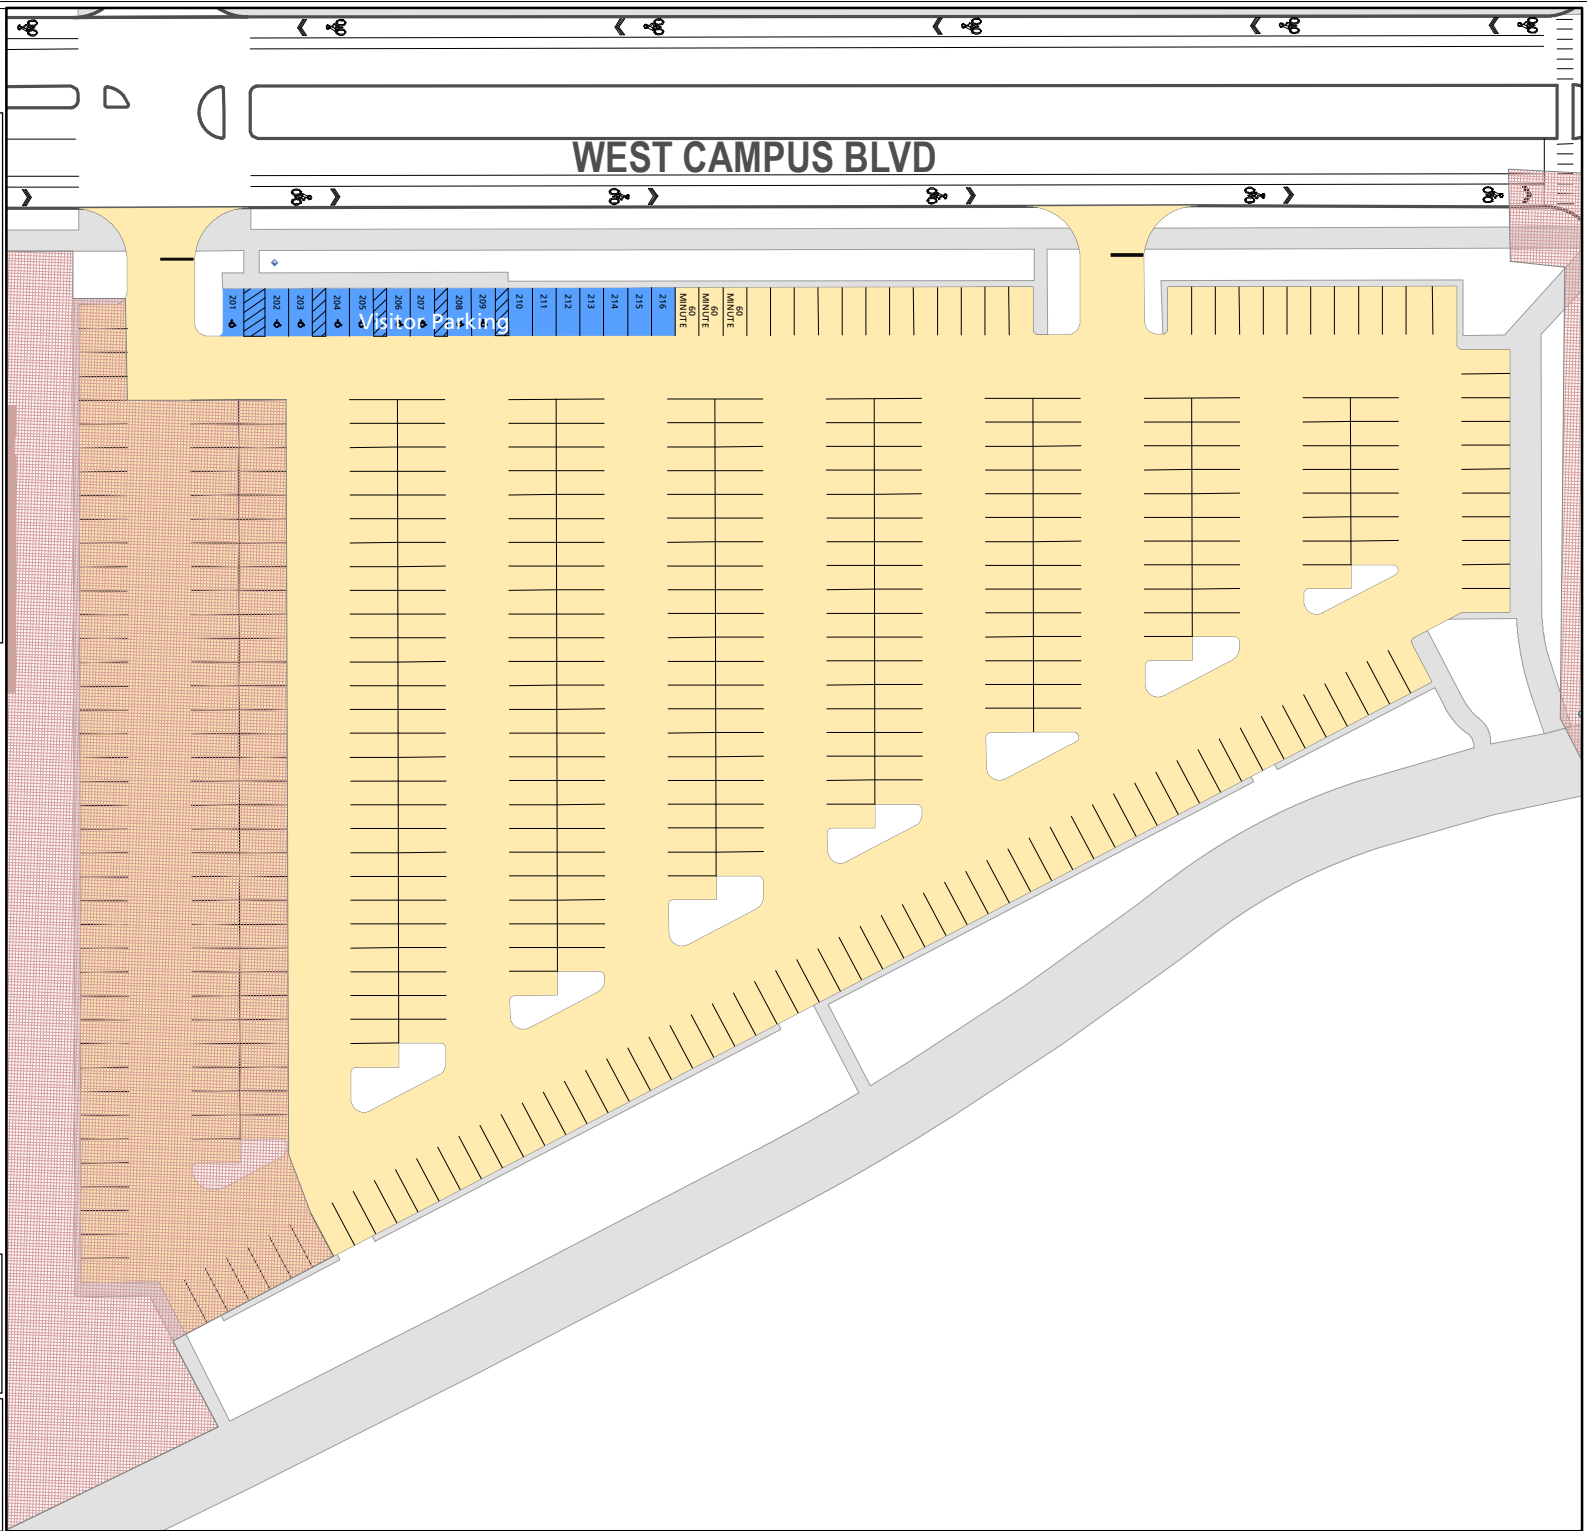

Lot 122b

Parking Space Count:

Regular:	331
Reserved:	0
DVS:	0
Visitor:	7
Accessible:	0
Visitor Accessible:	9
Timed:	3
Service:	0
U.B.:	0
Motorcycle:	0
Loading:	0
Other:	0
RV:	0

Total: 350

Lost to (Currently Under)
Construction: 111

80 Feet