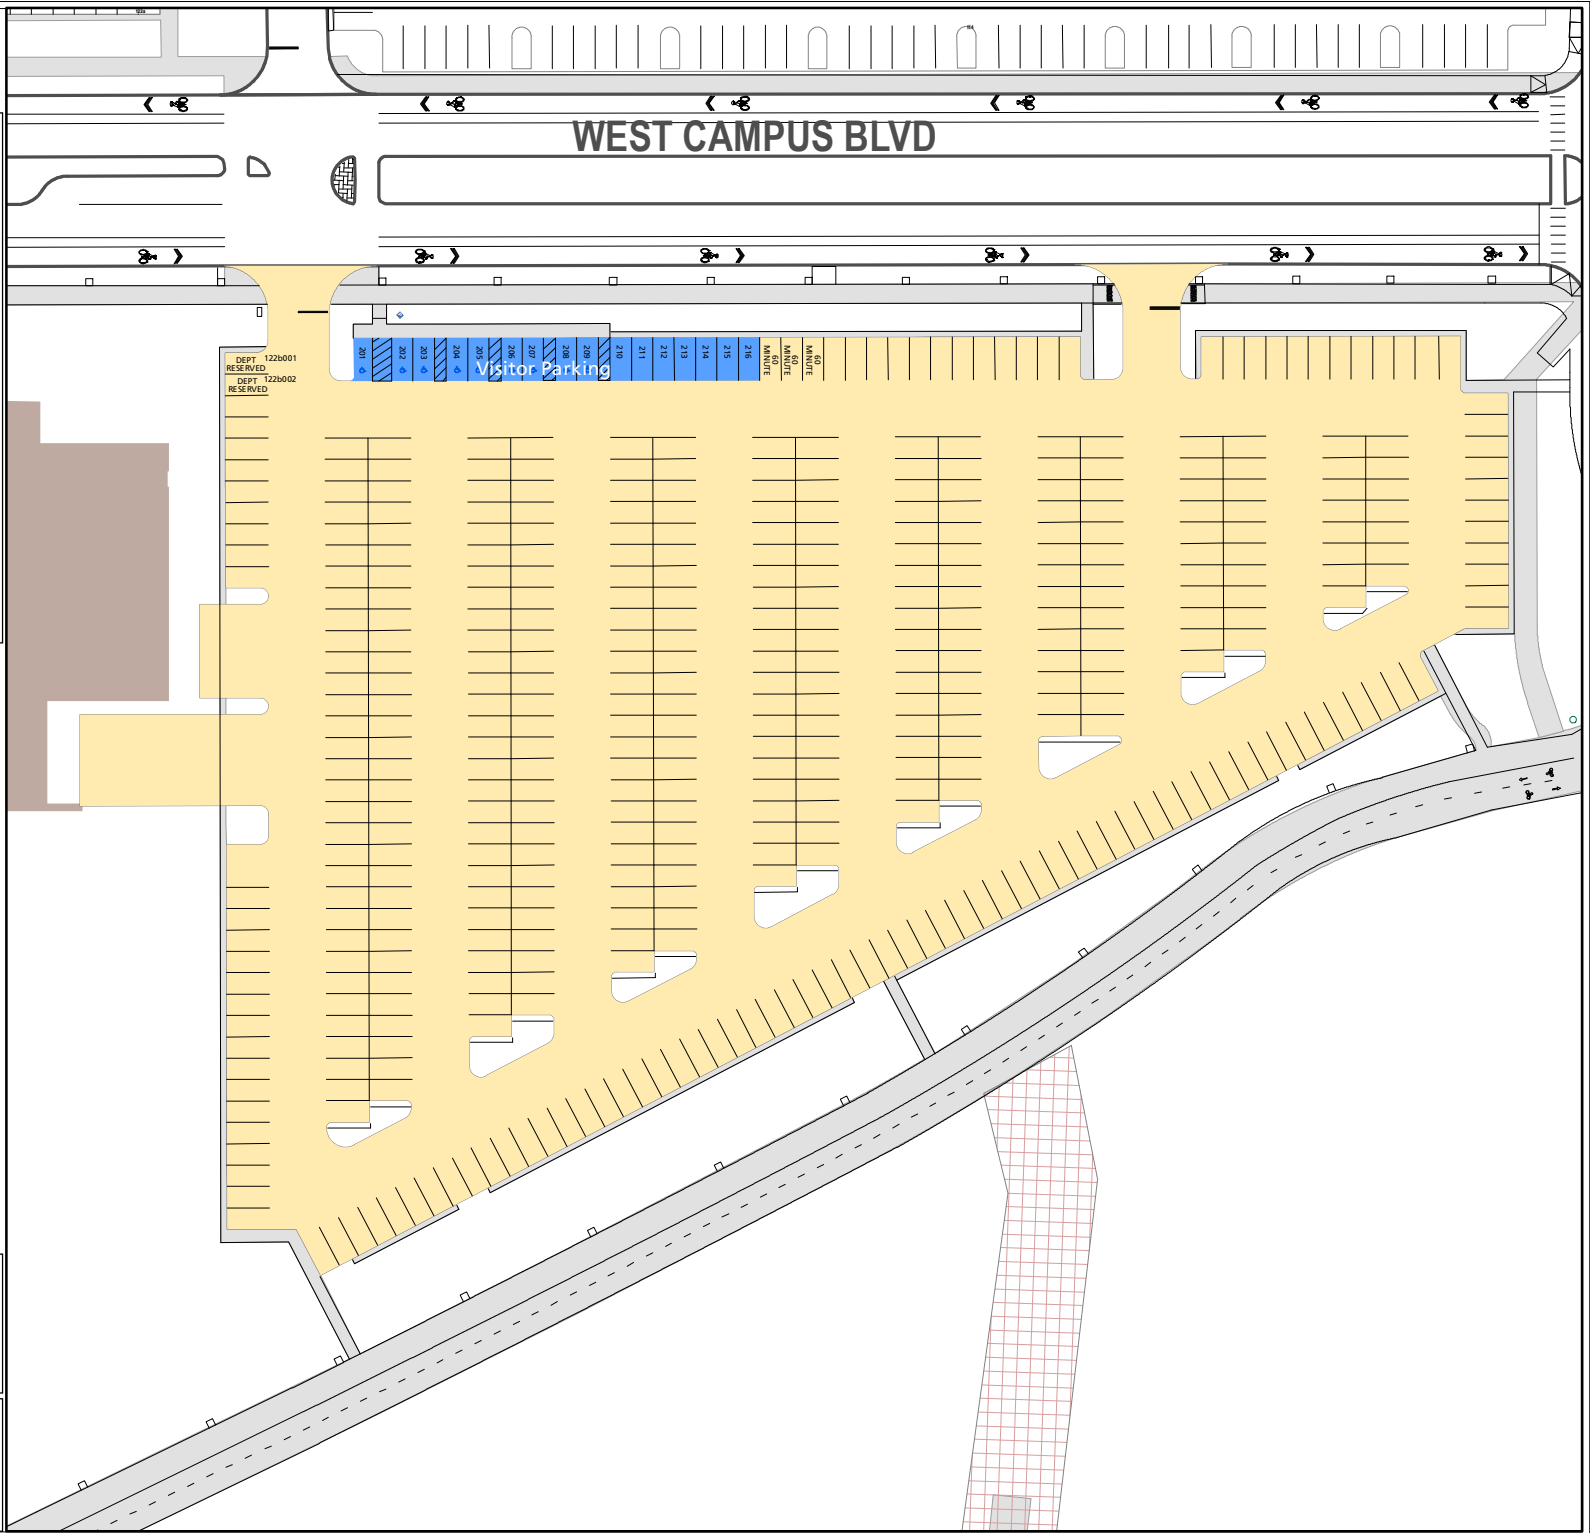

Lot 122b

Parking Space Count:

Regular:	426
Reserved:	0
DVS:	2
Visitor:	7
Accessible:	0
Visitor Accessible:	9
Timed:	3
Service:	0
U.B.:	0
Motorcycle:	0
Loading:	1
Other:	0
RV:	0

Total: 448

Lost to (Currently Under)
Construction: 0

90 Feet