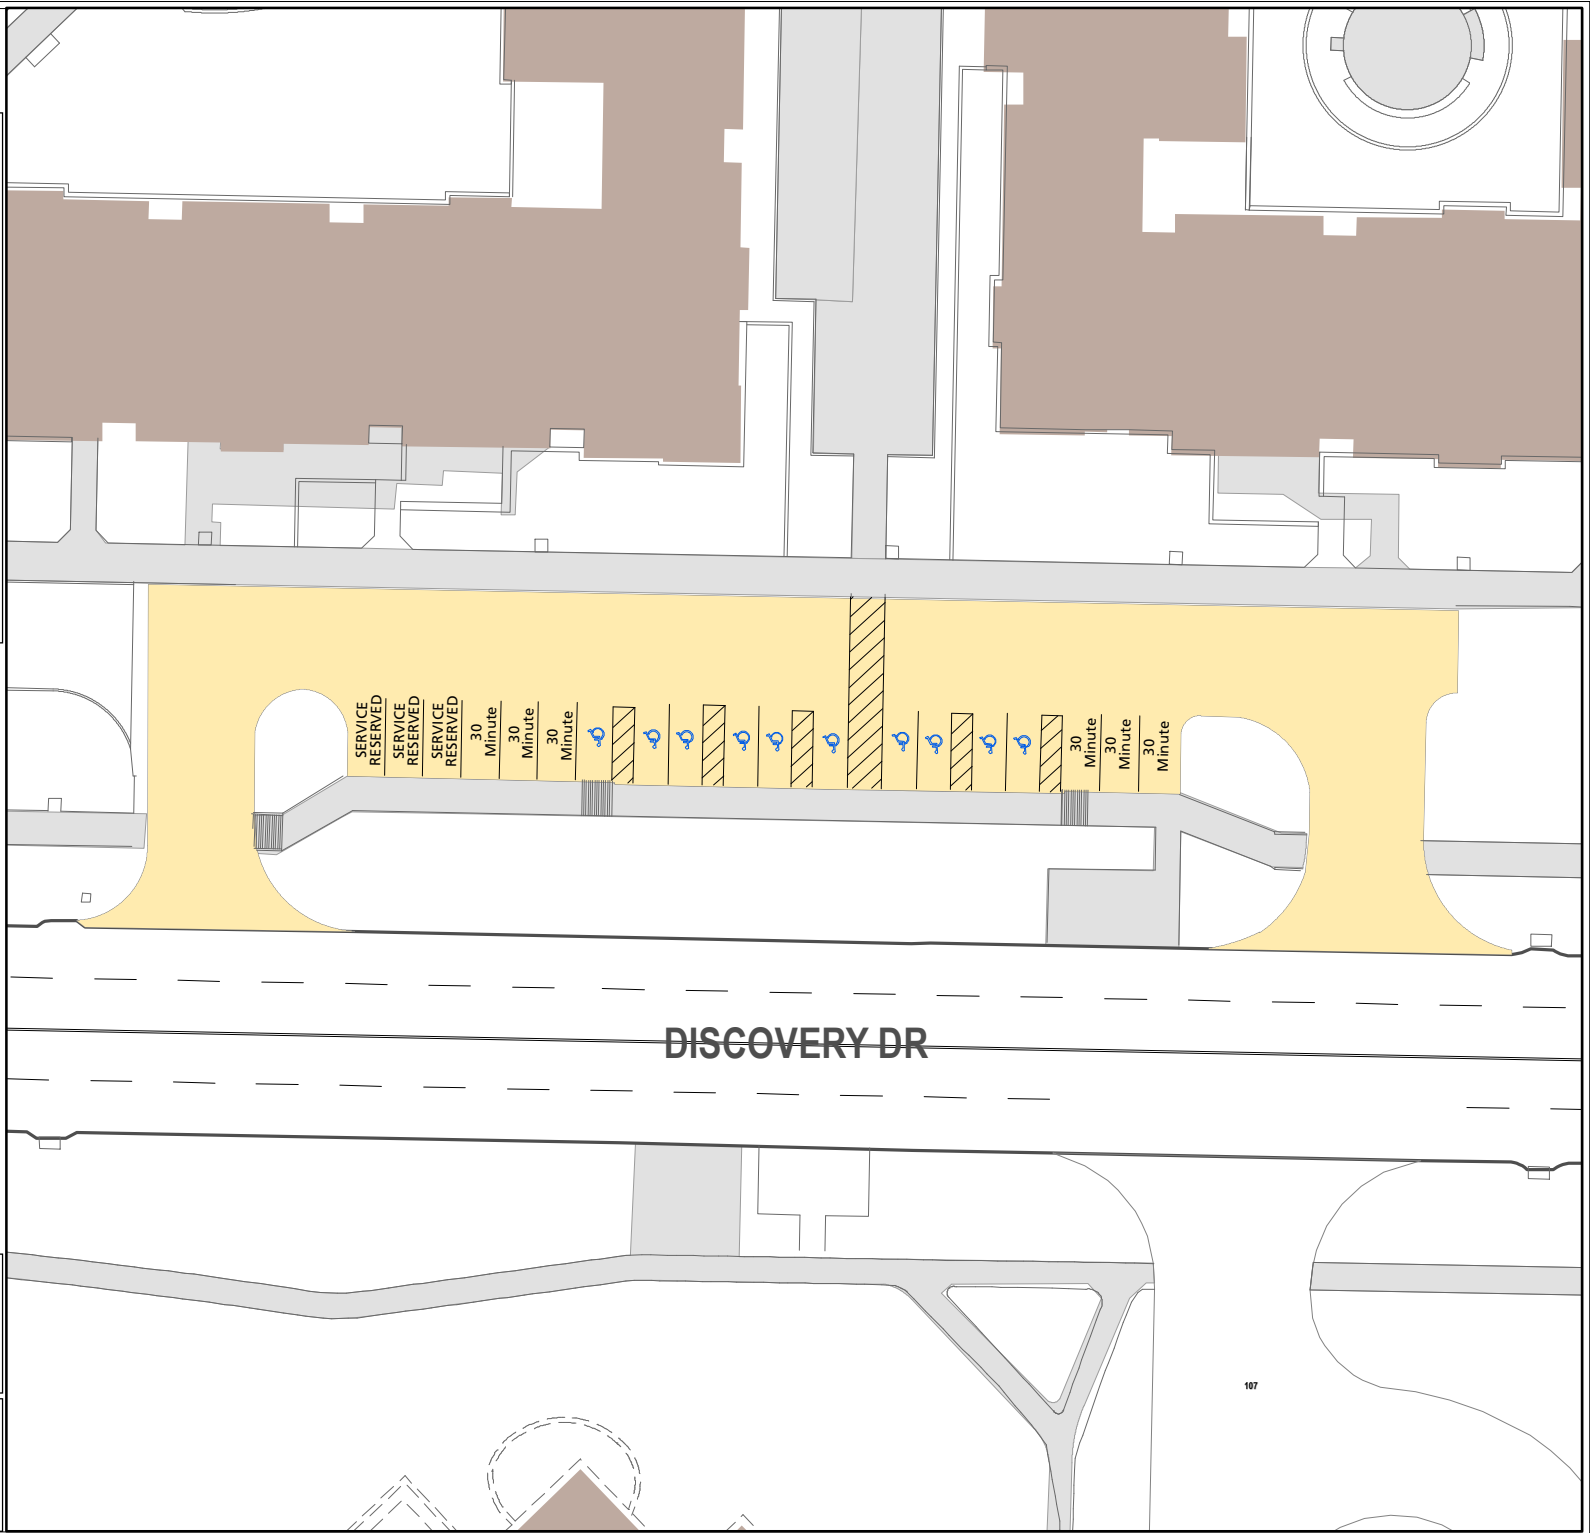

Lot 122c

Parking Space Count:

Regular:	0
Reserved:	0
DVS:	0
Visitor:	0
Accessible:	10
Visitor Accessible:	0
Timed:	6
Service:	3
U.B.:	0
Motorcycle:	0
Loading:	0
Other:	0
RV:	0

Total: 19

Lost to (Currently Under) Construction: 0

50 Feet