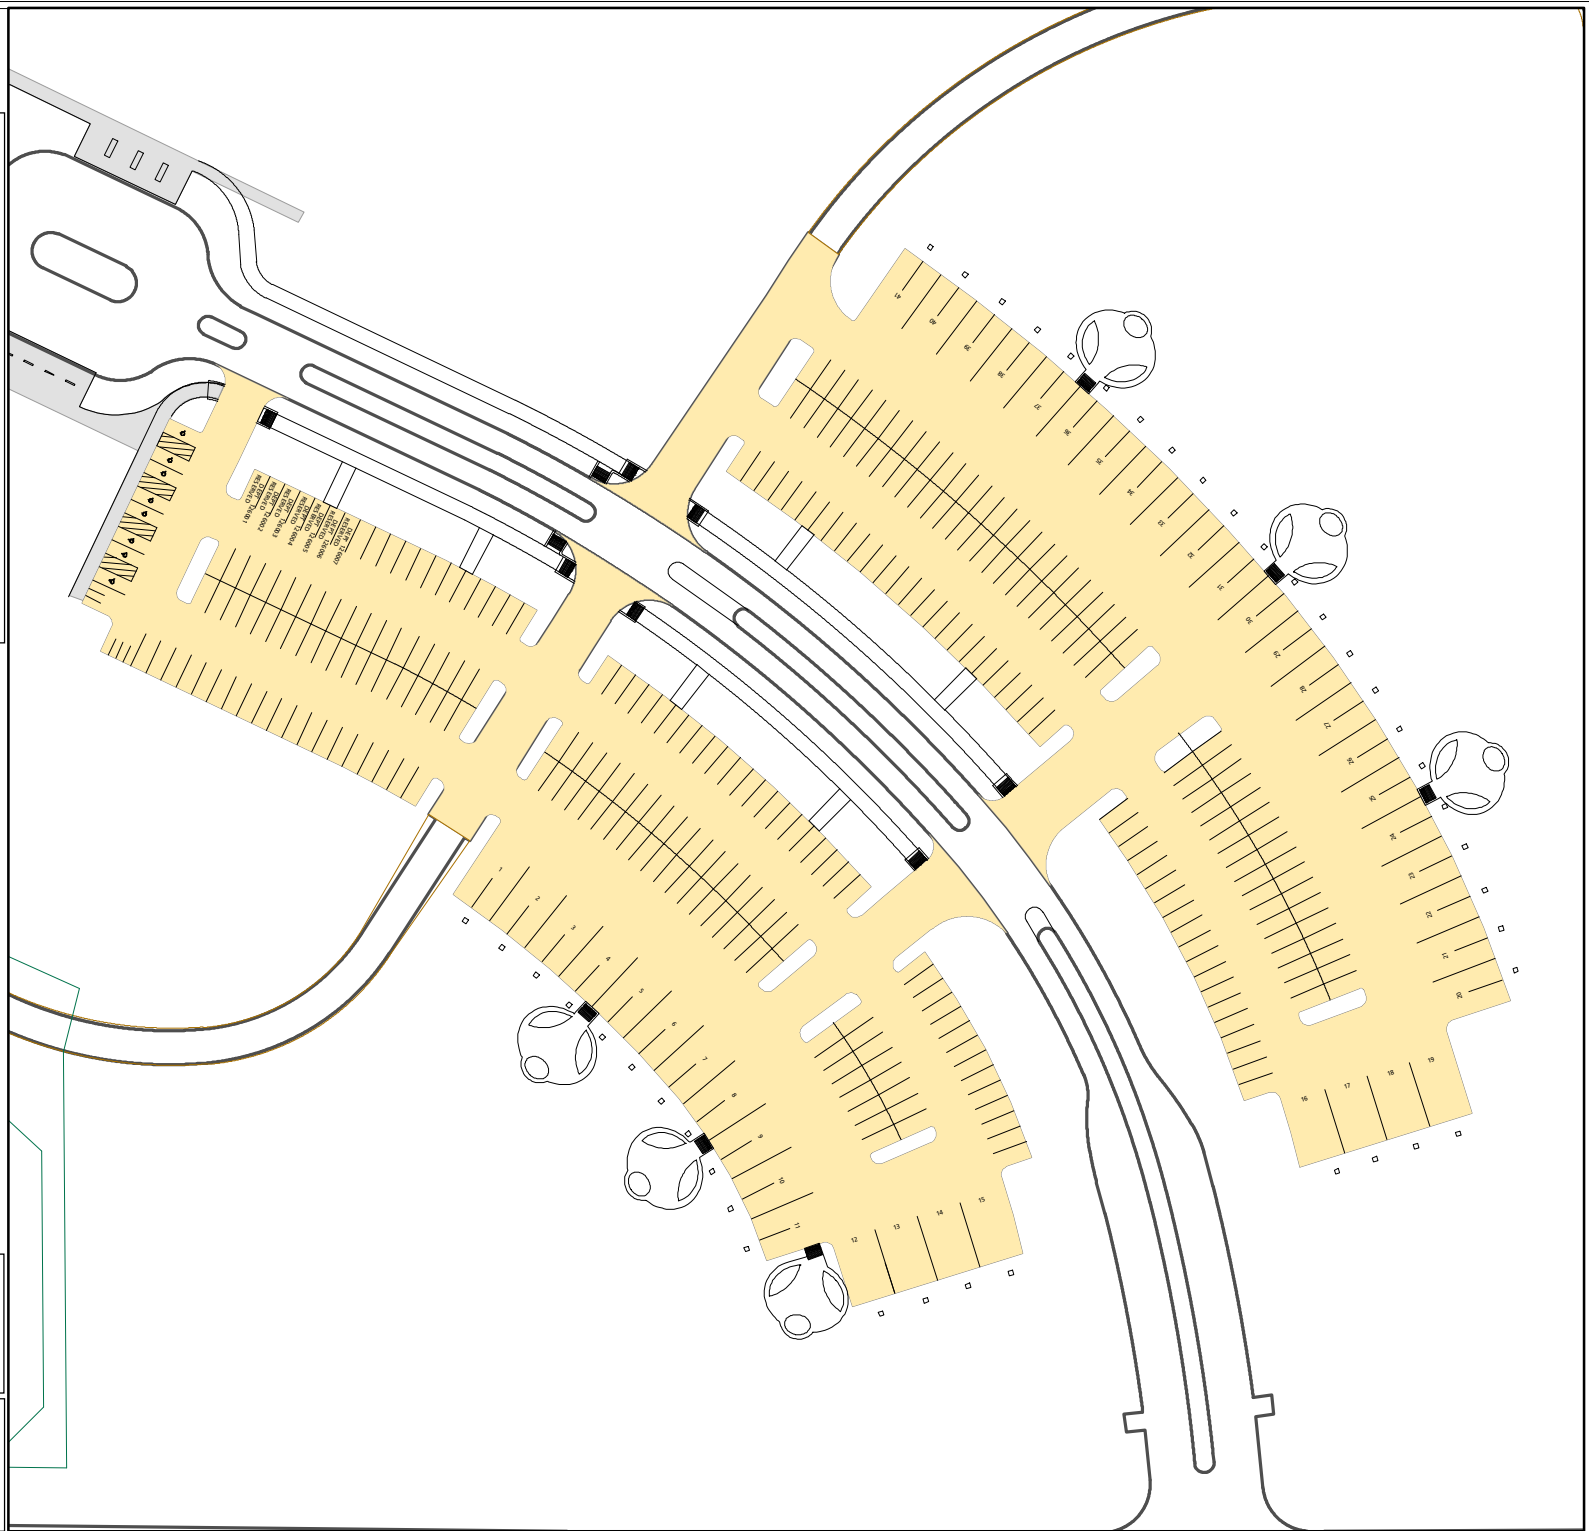

Lot 126

Parking Space Count:

Regular:	351
Reserved:	0
DVS:	7
Visitor:	0
Accessible:	8
Visitor Accessible:	0
Timed:	0
Service:	0
U.B.:	0
Motorcycle:	7
Loading:	0
Other:	0
RV:	41

Total: 414

Lost to (Currently Under)
Construction: 0

120 Feet