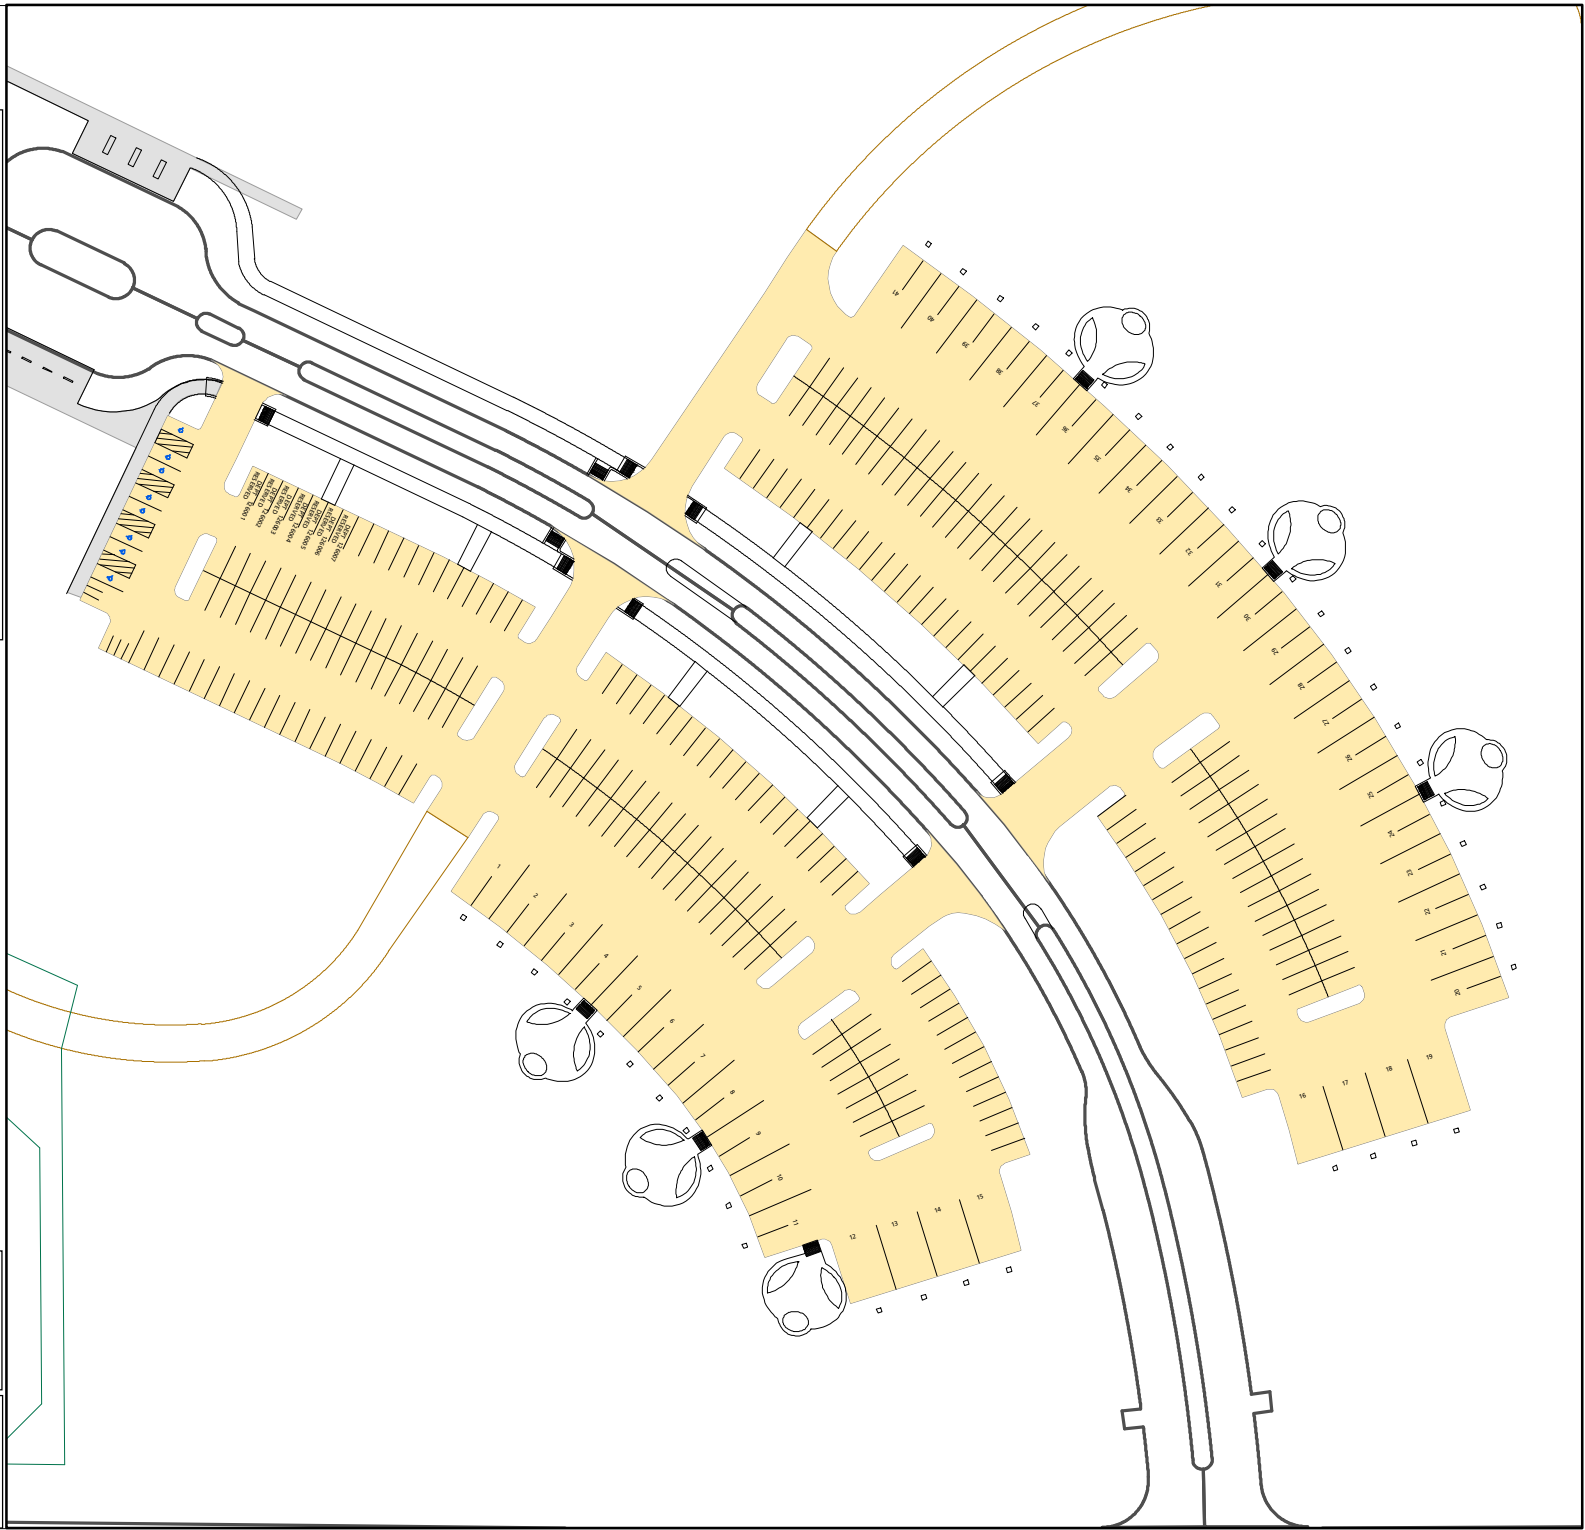

Lot 126

Parking Space Count:

Regular:	351
Reserved:	0
DVS:	7
Visitor:	0
Accessible:	8
Visitor Accessible:	0
Timed:	0
Service:	0
U.B.:	0
Motorcycle:	7
Loading:	0
Other:	0
RV:	41

Total: 414

Lost to (Currently Under) Construction: 0

120 Feet