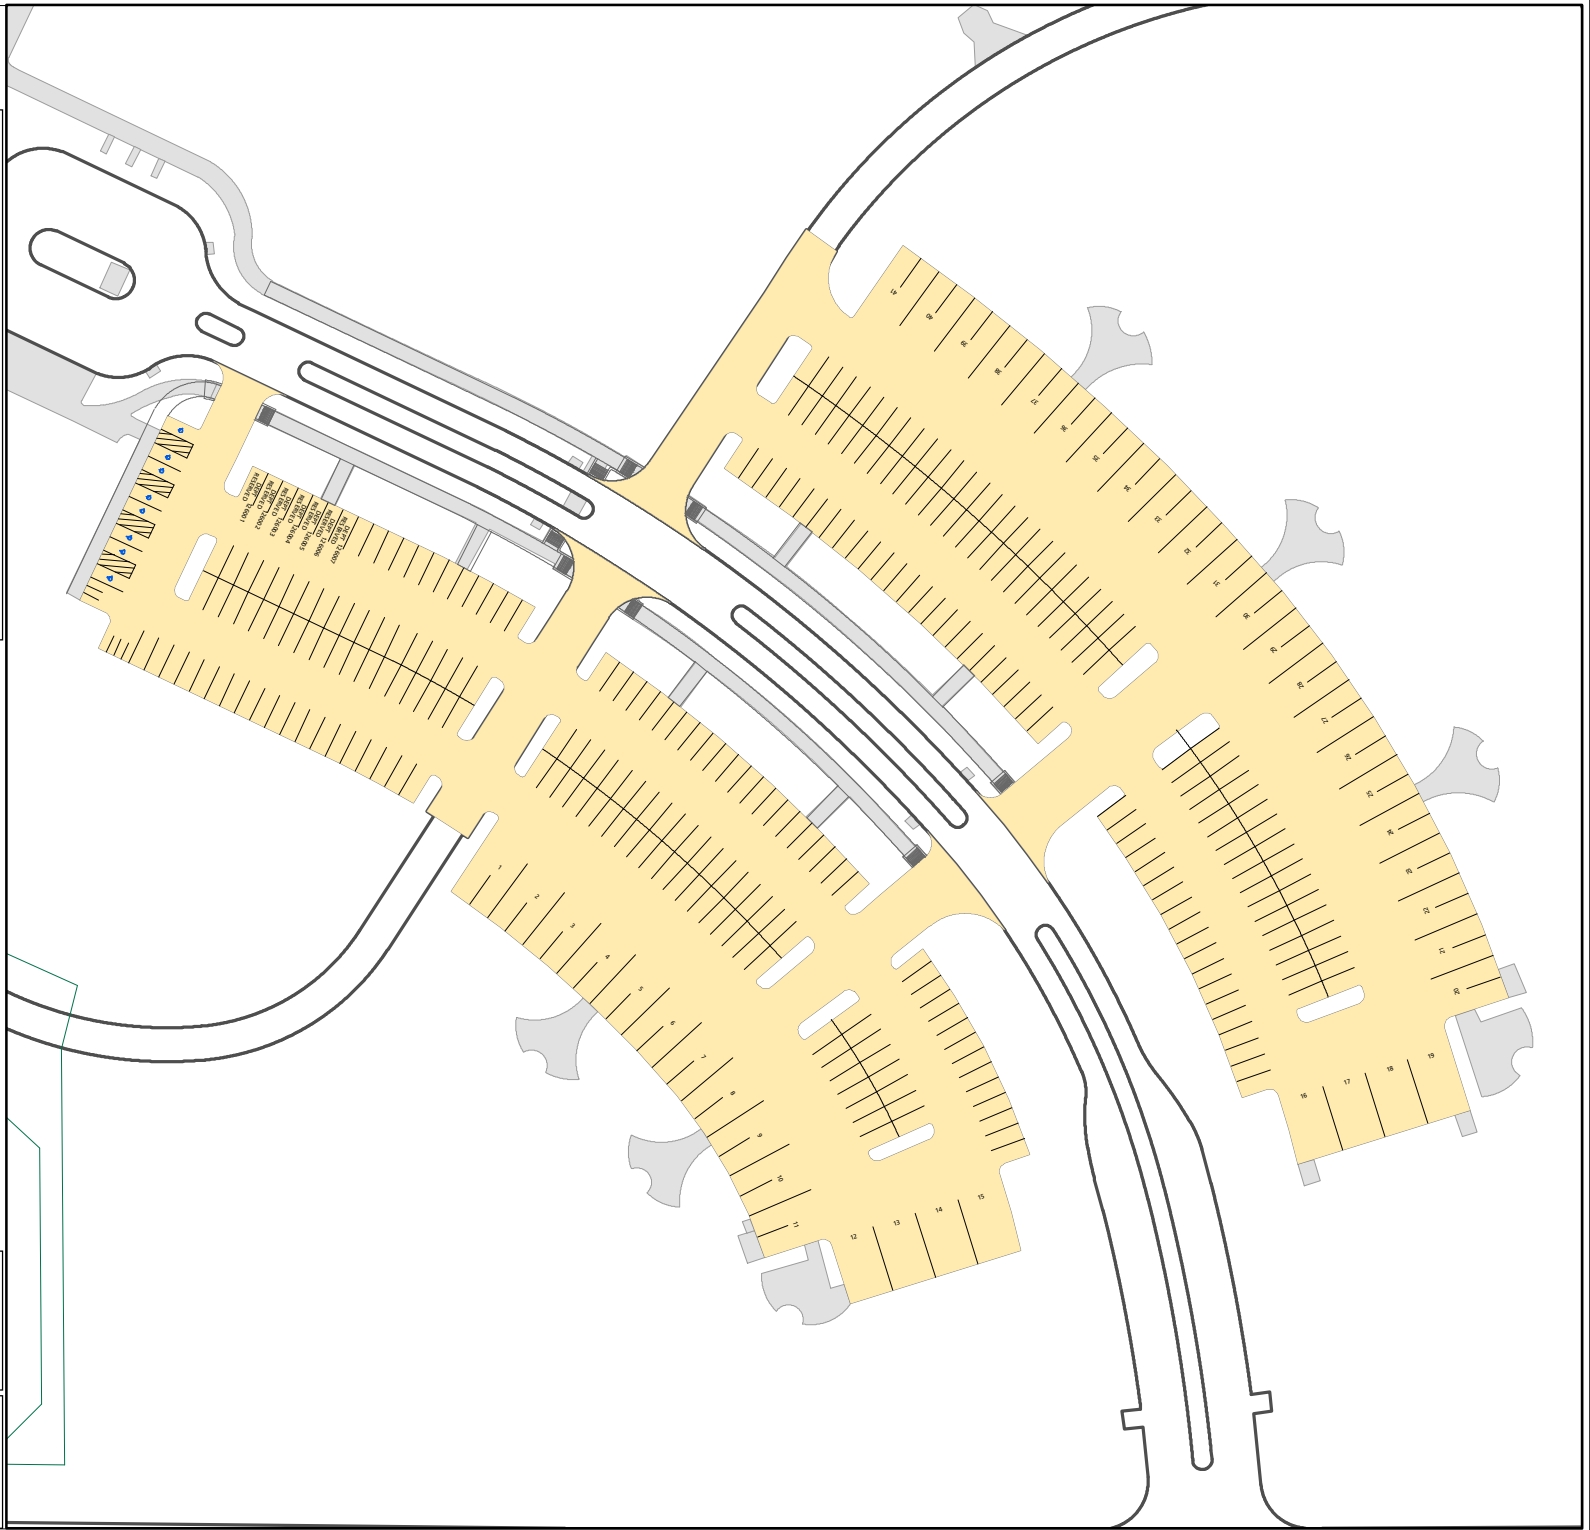

Lot 126

Parking Space Count:

Regular:	351
Reserved:	0
DVS:	7
Visitor:	0
Accessible:	8
Visitor Accessible:	0
Timed:	0
Service:	0
U.B.:	0
Motorcycle:	7
Loading:	0
Other:	0
RV:	41

Total: 414

Lost to (Currently Under)
Construction: 0

120 Feet