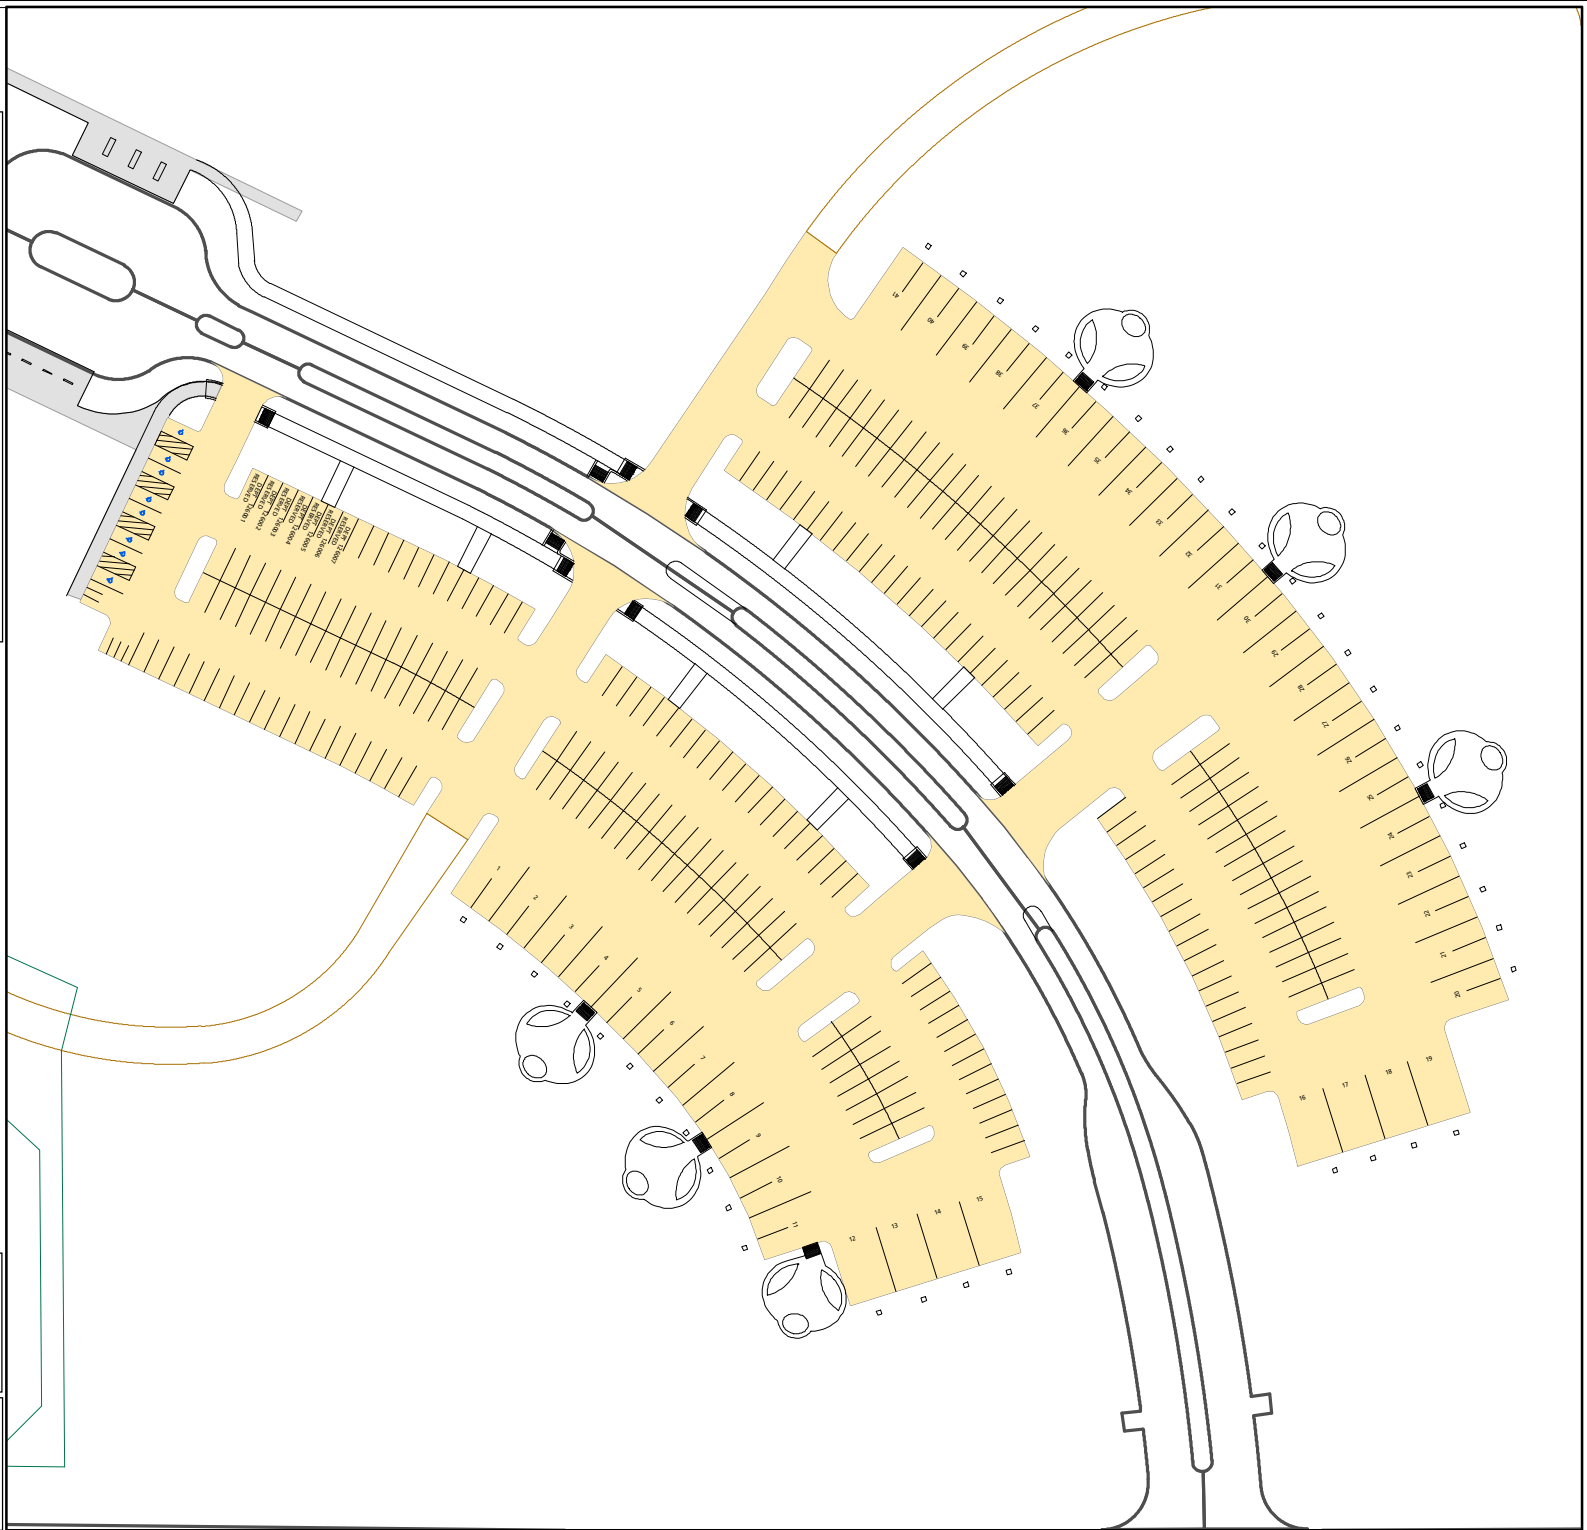

Lot 126

Parking Space Count:

Regular:	351
Reserved:	0
DVS:	7
Visitor:	0
Accessible:	8
Visitor Accessible:	0
Timed:	0
Service:	0
U.B.:	0
Motorcycle:	7
Loading:	0
Other:	0
RV:	41

Total: 414

Lost to (Currently Under)
Construction: 0

120 Feet