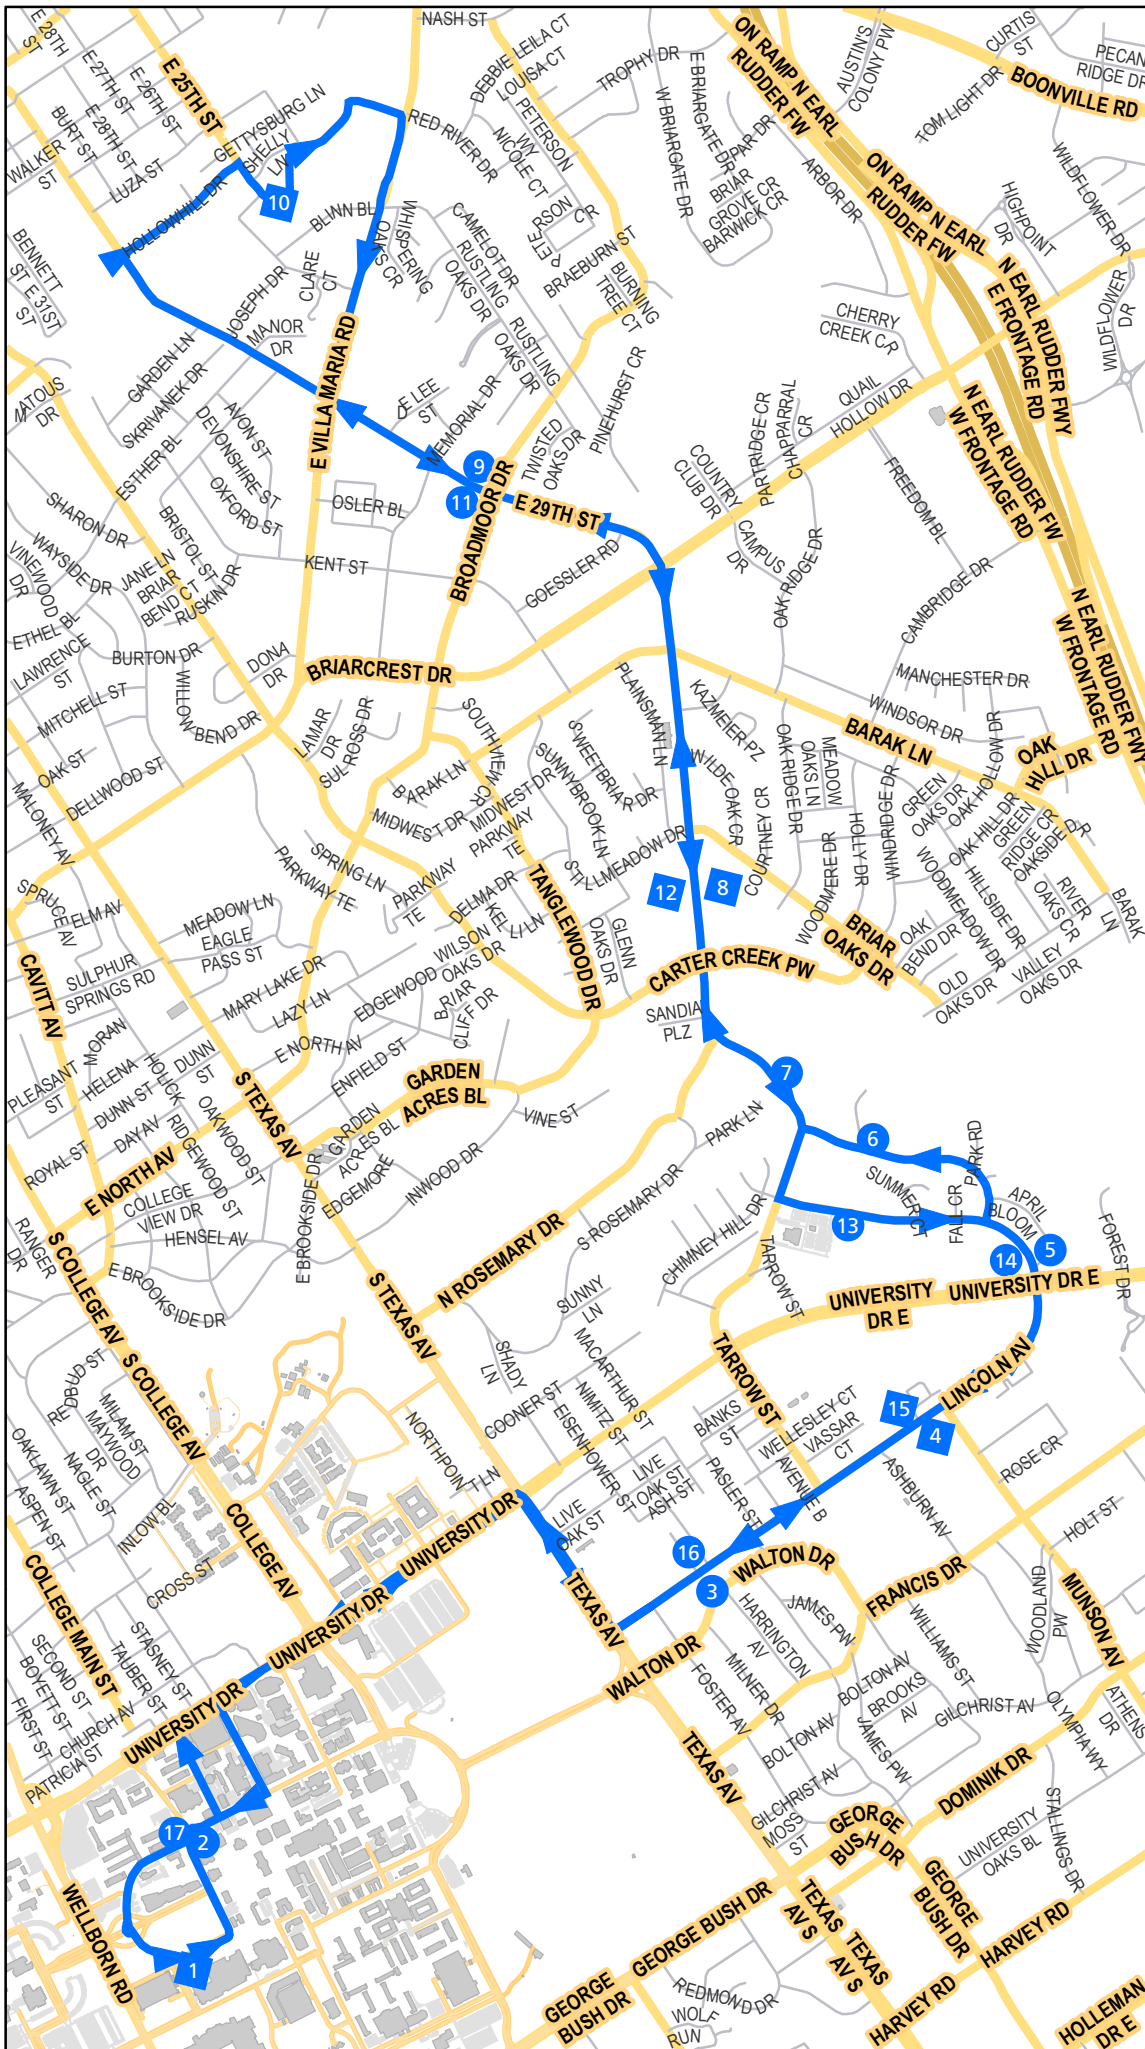

# Route 12 Reveille

1. MSC
2. Fish Pond
3. University Square
4. Ashburn
5. April Bloom-East
6. Laurel Ridge-East
7. The Element
8. Carter Creek
9. Broadmoor
10. Blinn
11. Broadmoor
12. Laurel Ridge-West
14. April Bloom-West
15. Ashburn
16. University Square
17. Fish Pond

- Regular Bus Stops
- Bus Stops with specific leave times