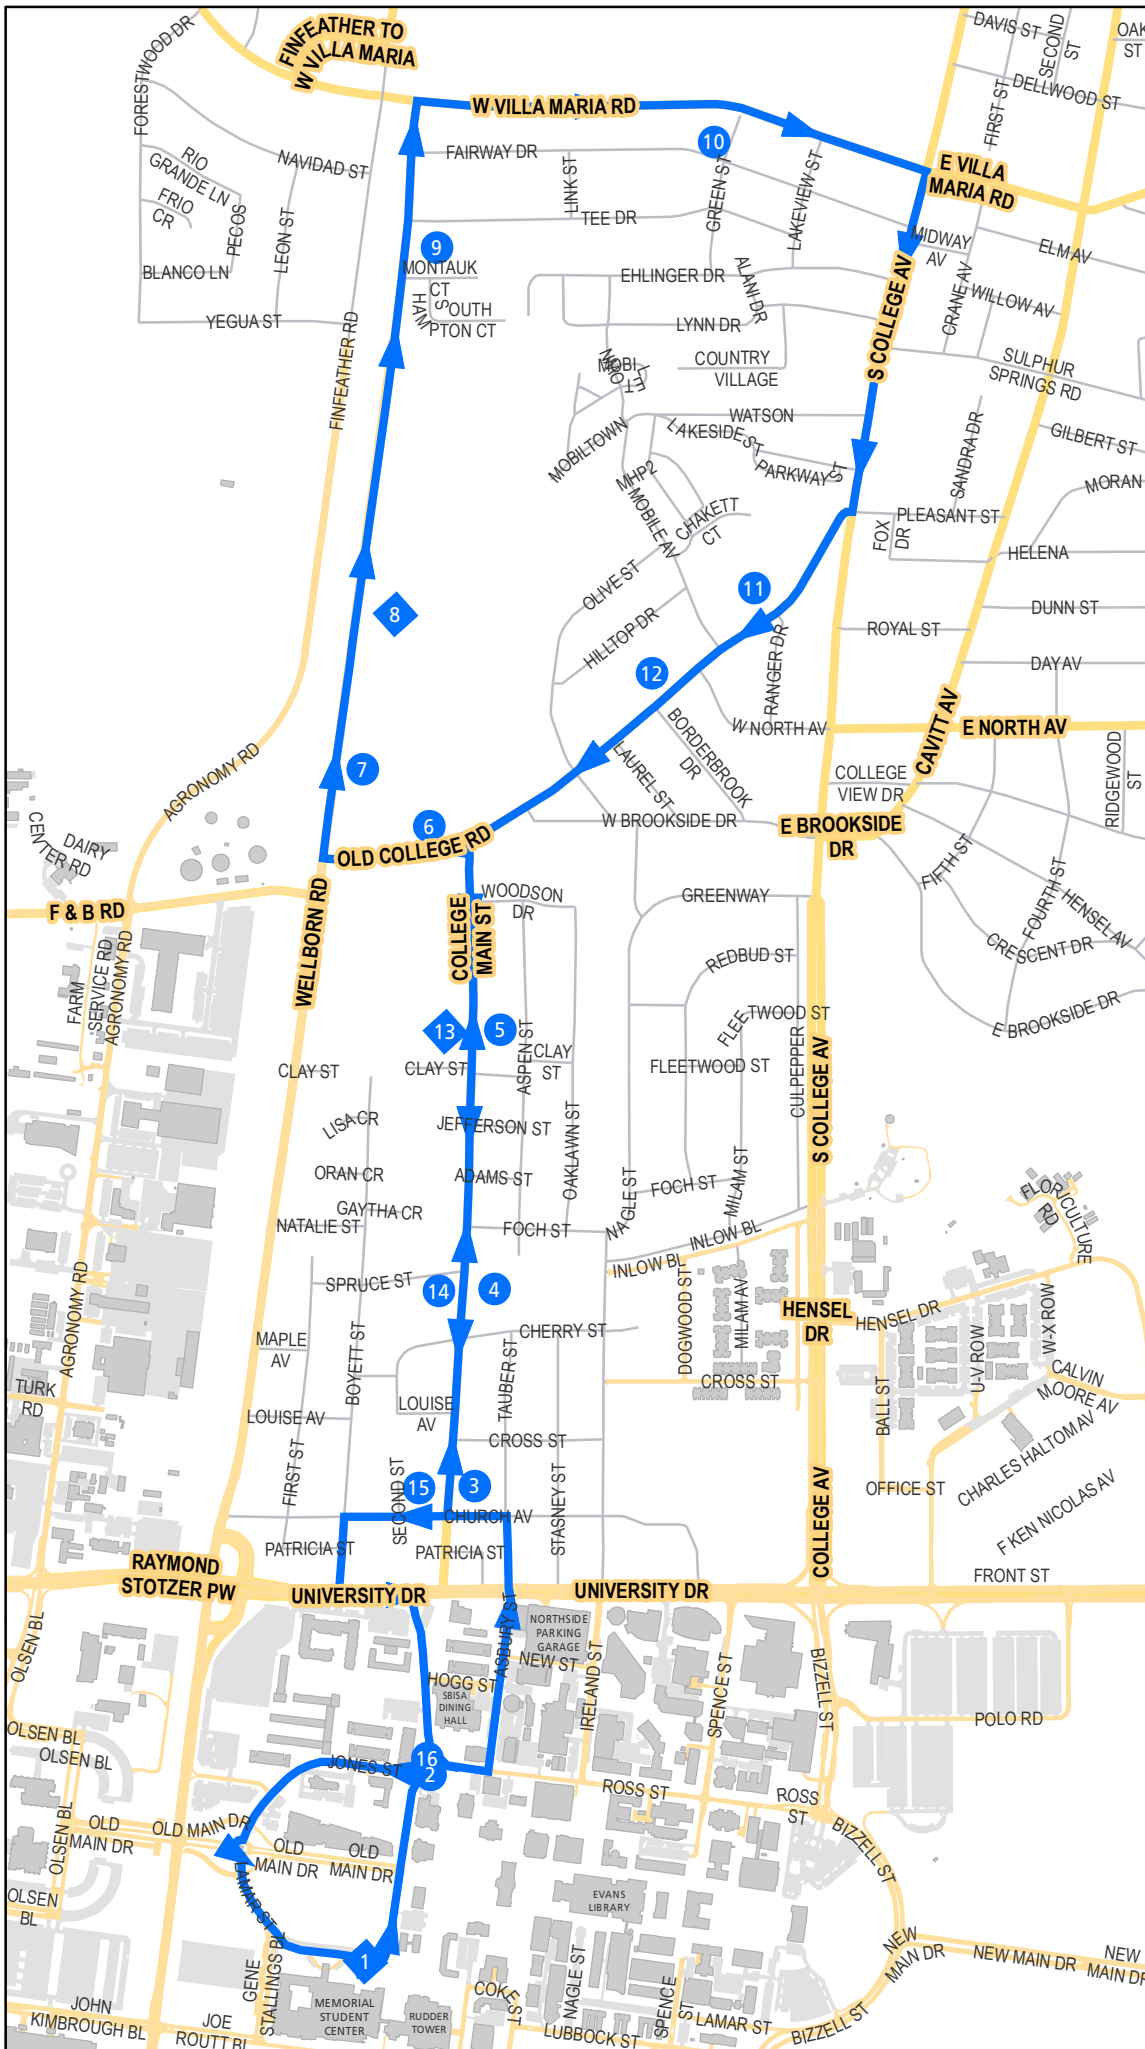

Route 15 Old Army

1. MSC
2. Fish Pond
3. College Main Parking
4. Spruce St.
5. Aggie Station
6. Village On The Creek
7. Z Islander
8. Reveille Ranch
9. Wellborn @ Tee
10. Villa Maria @ Green St
11. Blinn Athletic
12. Academic Village
13. Aggie Station
14. Spruce St.
15. College Main Parking
16. Fish Pond

- Regular Bus Stops
- Bus Stops with specific leave times