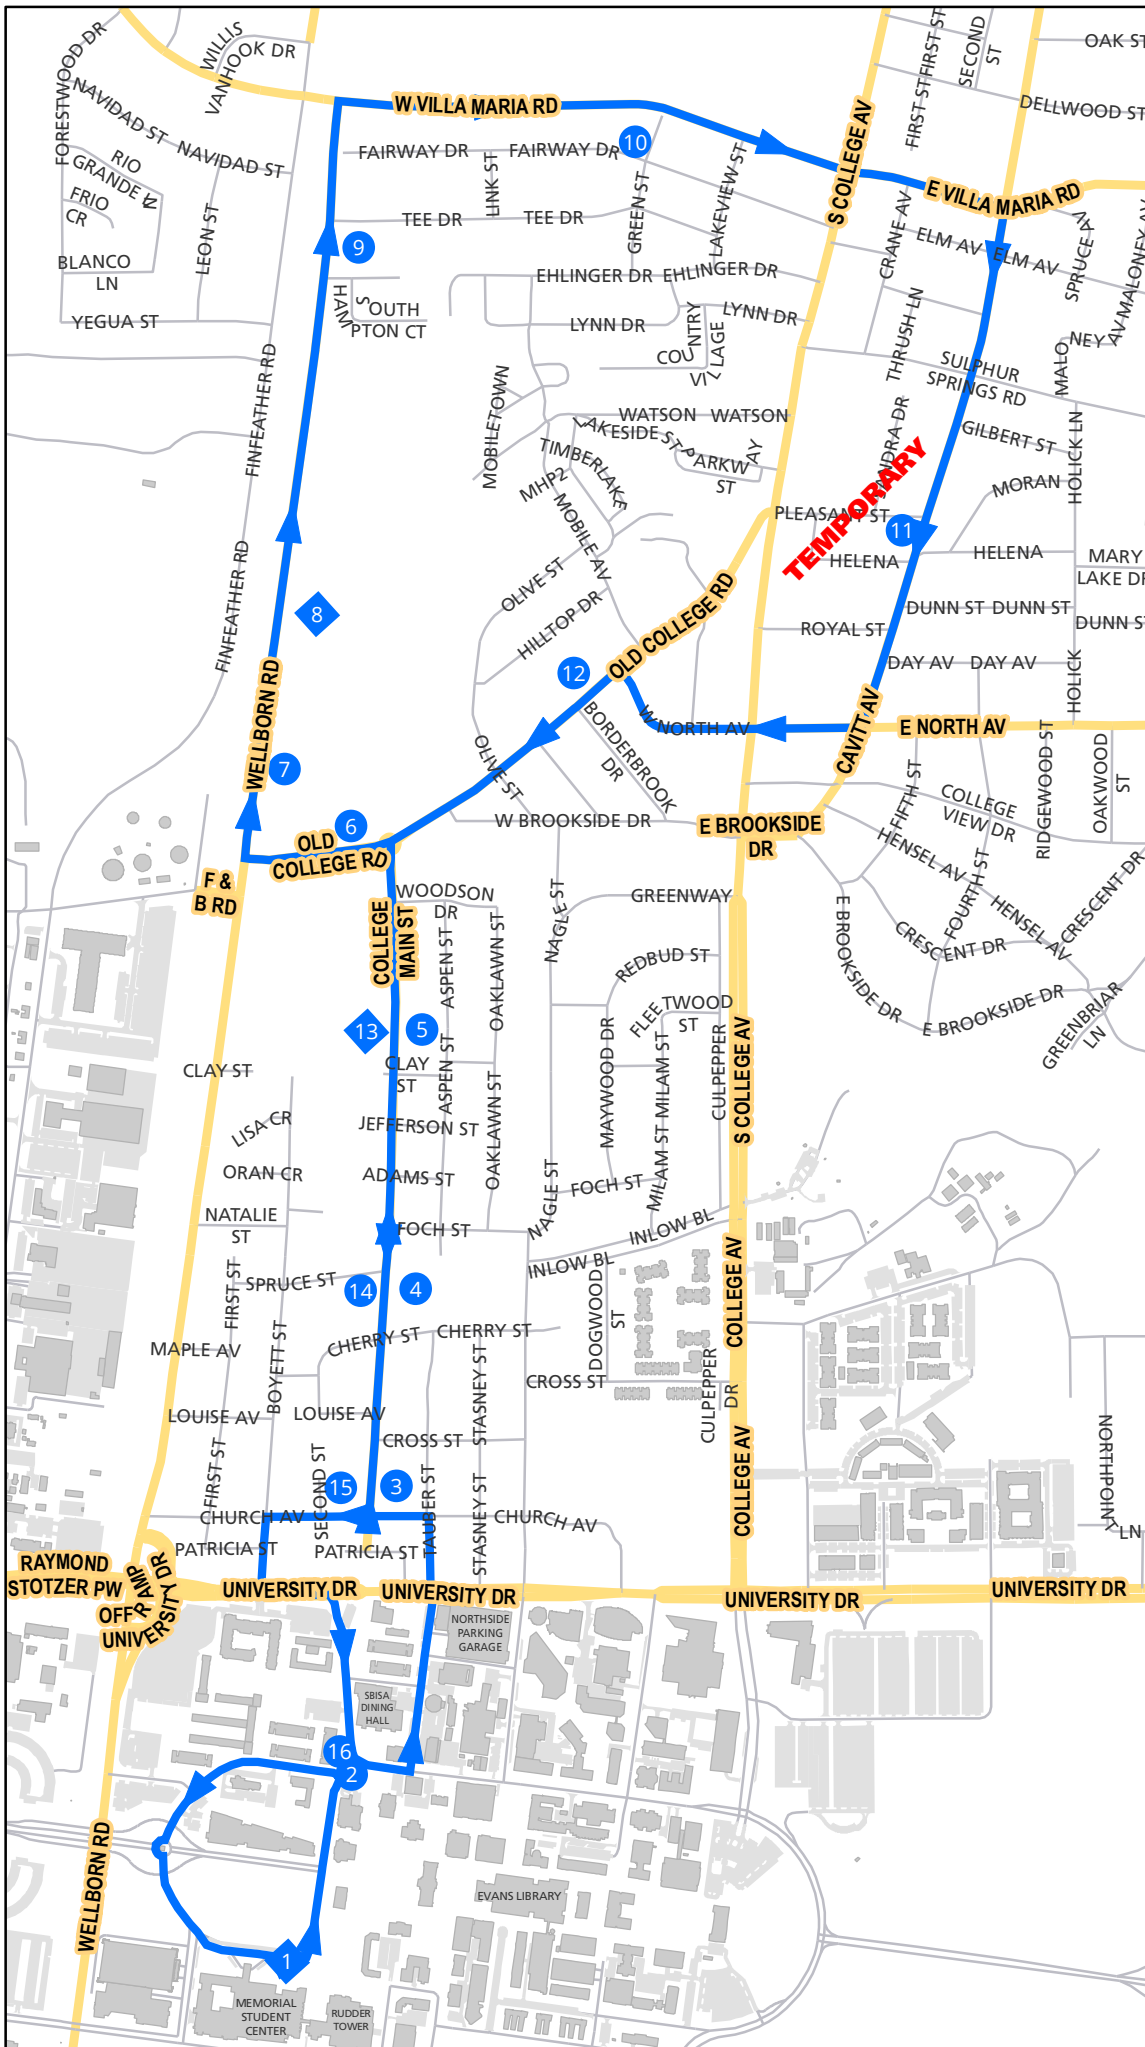

Route 15-T8 Old Army

1. MSC
2. Fish Pond
3. College Main Parking
4. Spruce St.
5. Aggie Station
6. Village On The Creek
7. Z Islander
8. Reville Ranch
9. Wellborn @ Tee
10. Villa Maria @ Green St
11. Pleasant & Cavitt
12. Academic Village
13. Aggie Station
14. Spruce St.
15. College Main Parking
16. Fish Pond

N

- Regular Bus Stops
- Bus Stops with specific leave times

ATM TEXAS A&M UNIVERSITY
Transportation Services