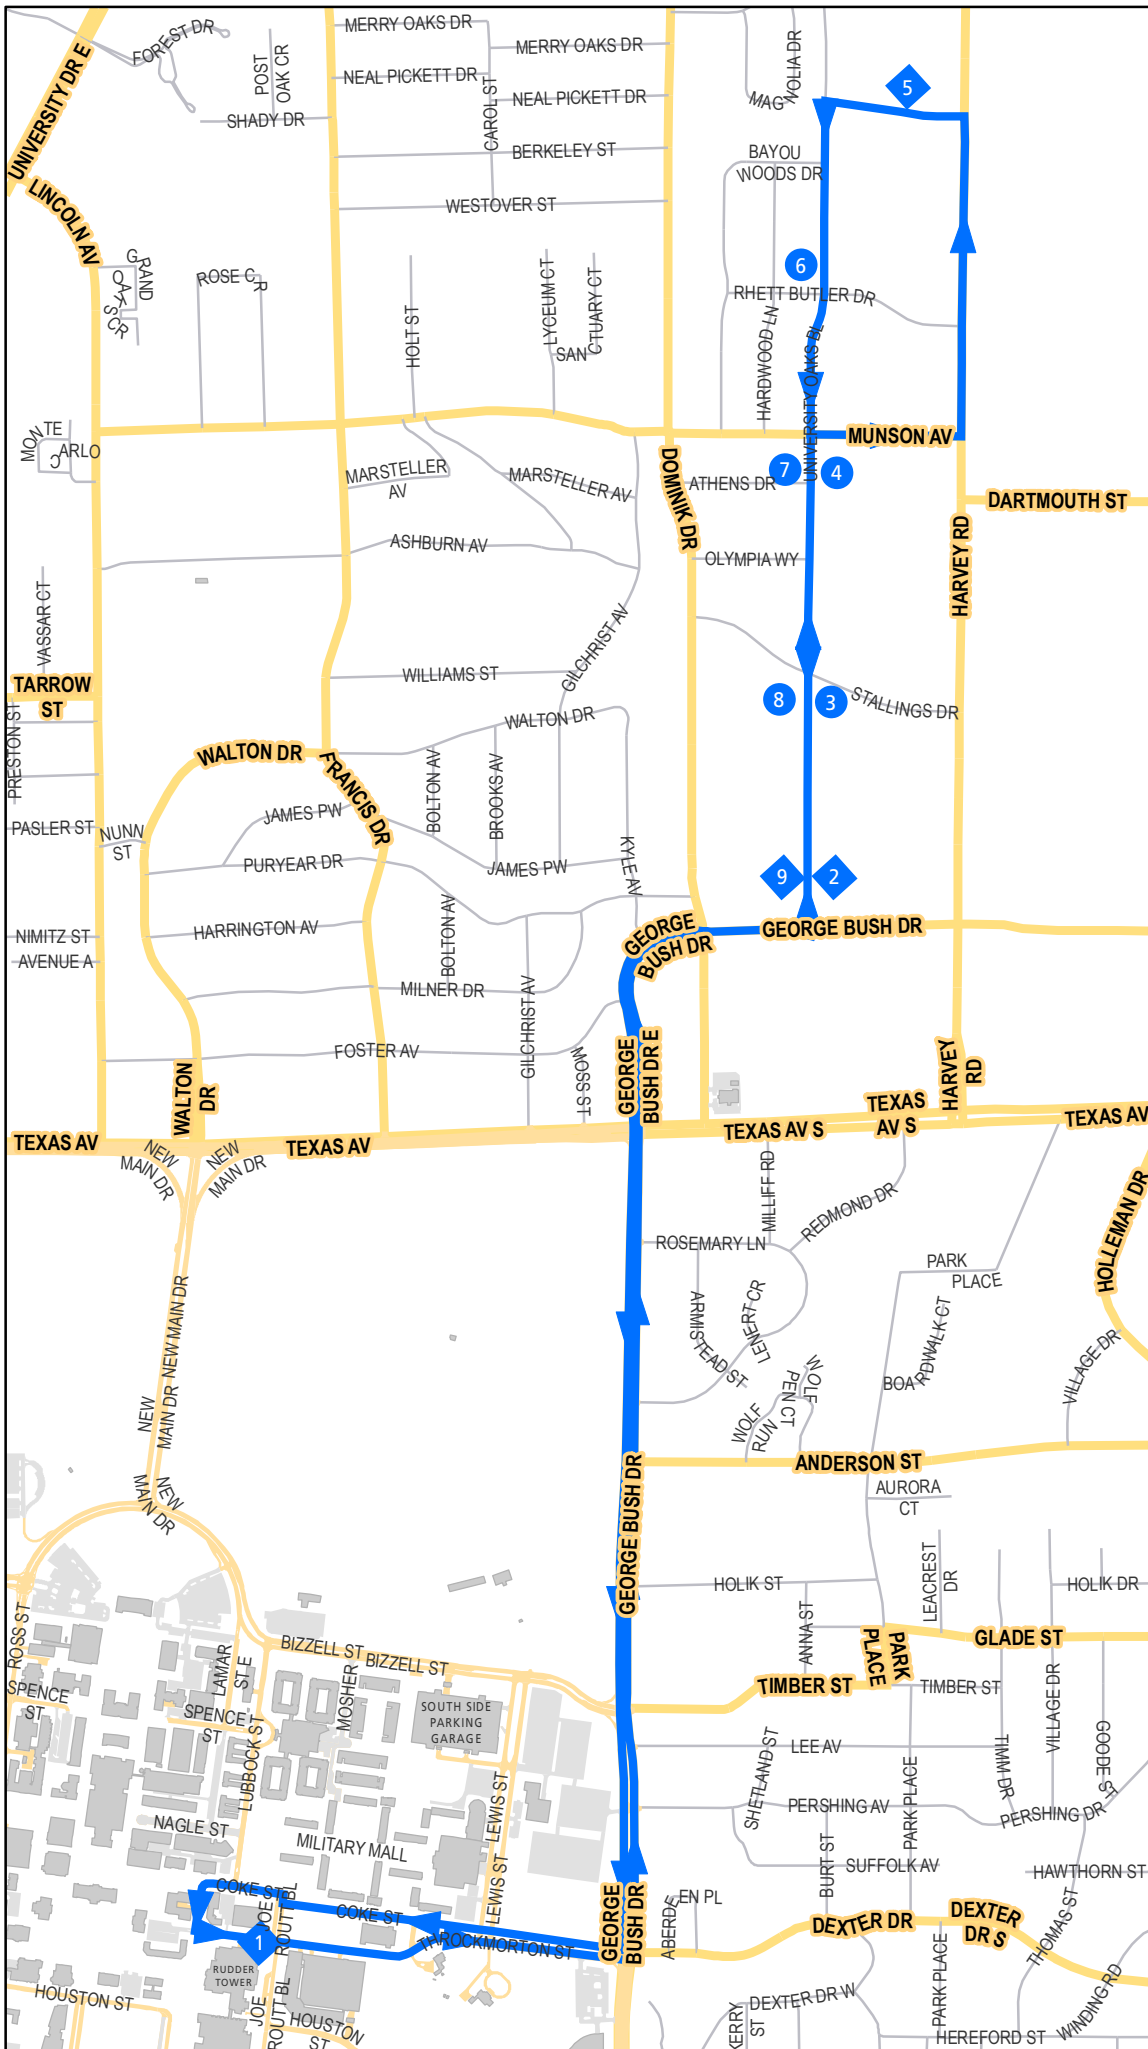

Route 22

Excel

1. Trigon
2. The Marc
3. The Rail
4. Cripple Creek
5. Plantation Oaks
6. Briarwood
7. Cripple Creek
8. The Rail
9. The Cambridge

- Regular Bus Stops
- Bus Stops with specific leave times