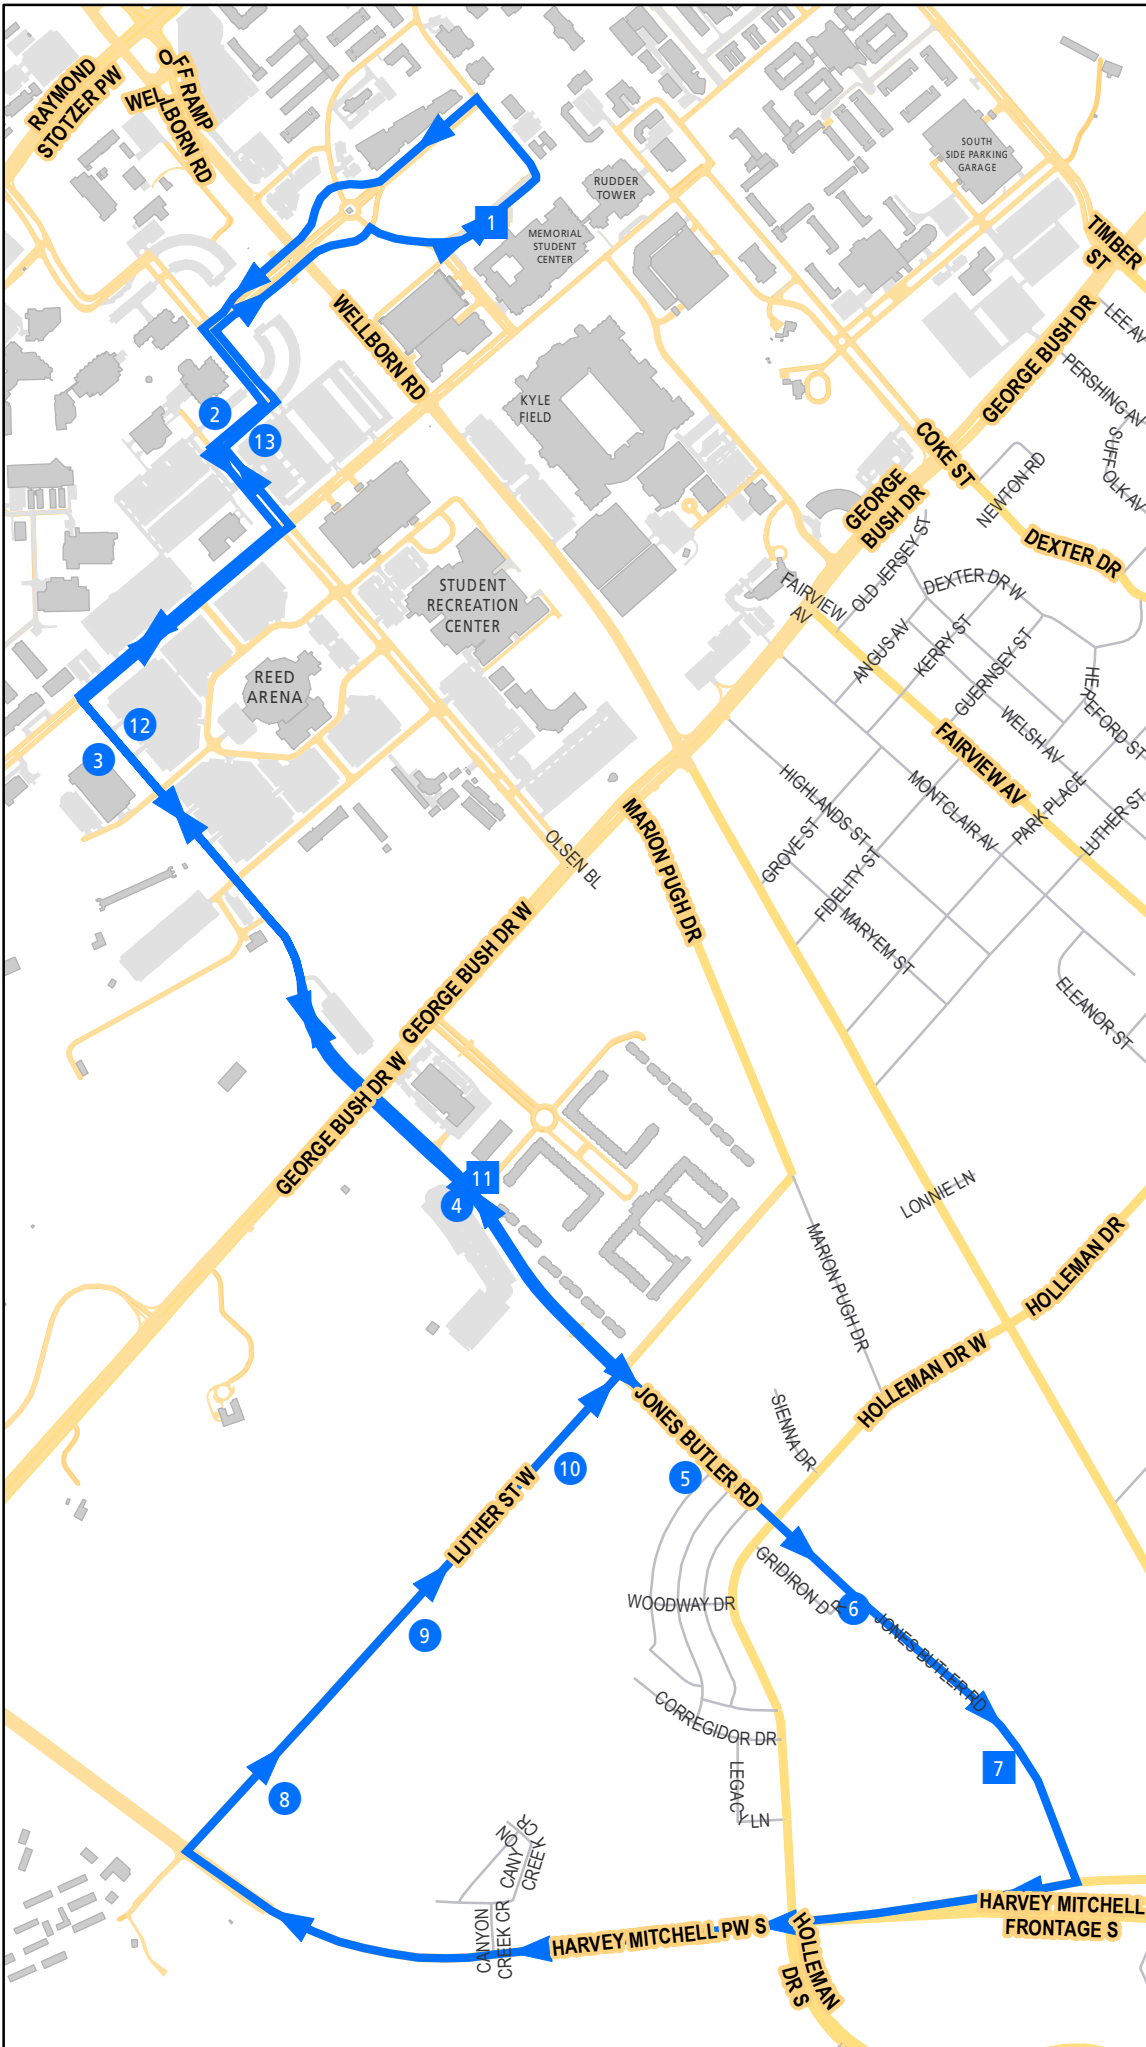

Route 35 Hullabaloo

1. MSC
2. Kleberg
3. Lot 100c
4. Park West
5. Woodsman
6. Gridiron
7. The Retreat
8. University Trails
9. Fox Run
10. The District
11. Park West
12. Lot 100c
13. Kleberg

- Regular Bus Stops
- Bus Stops with specific leave times