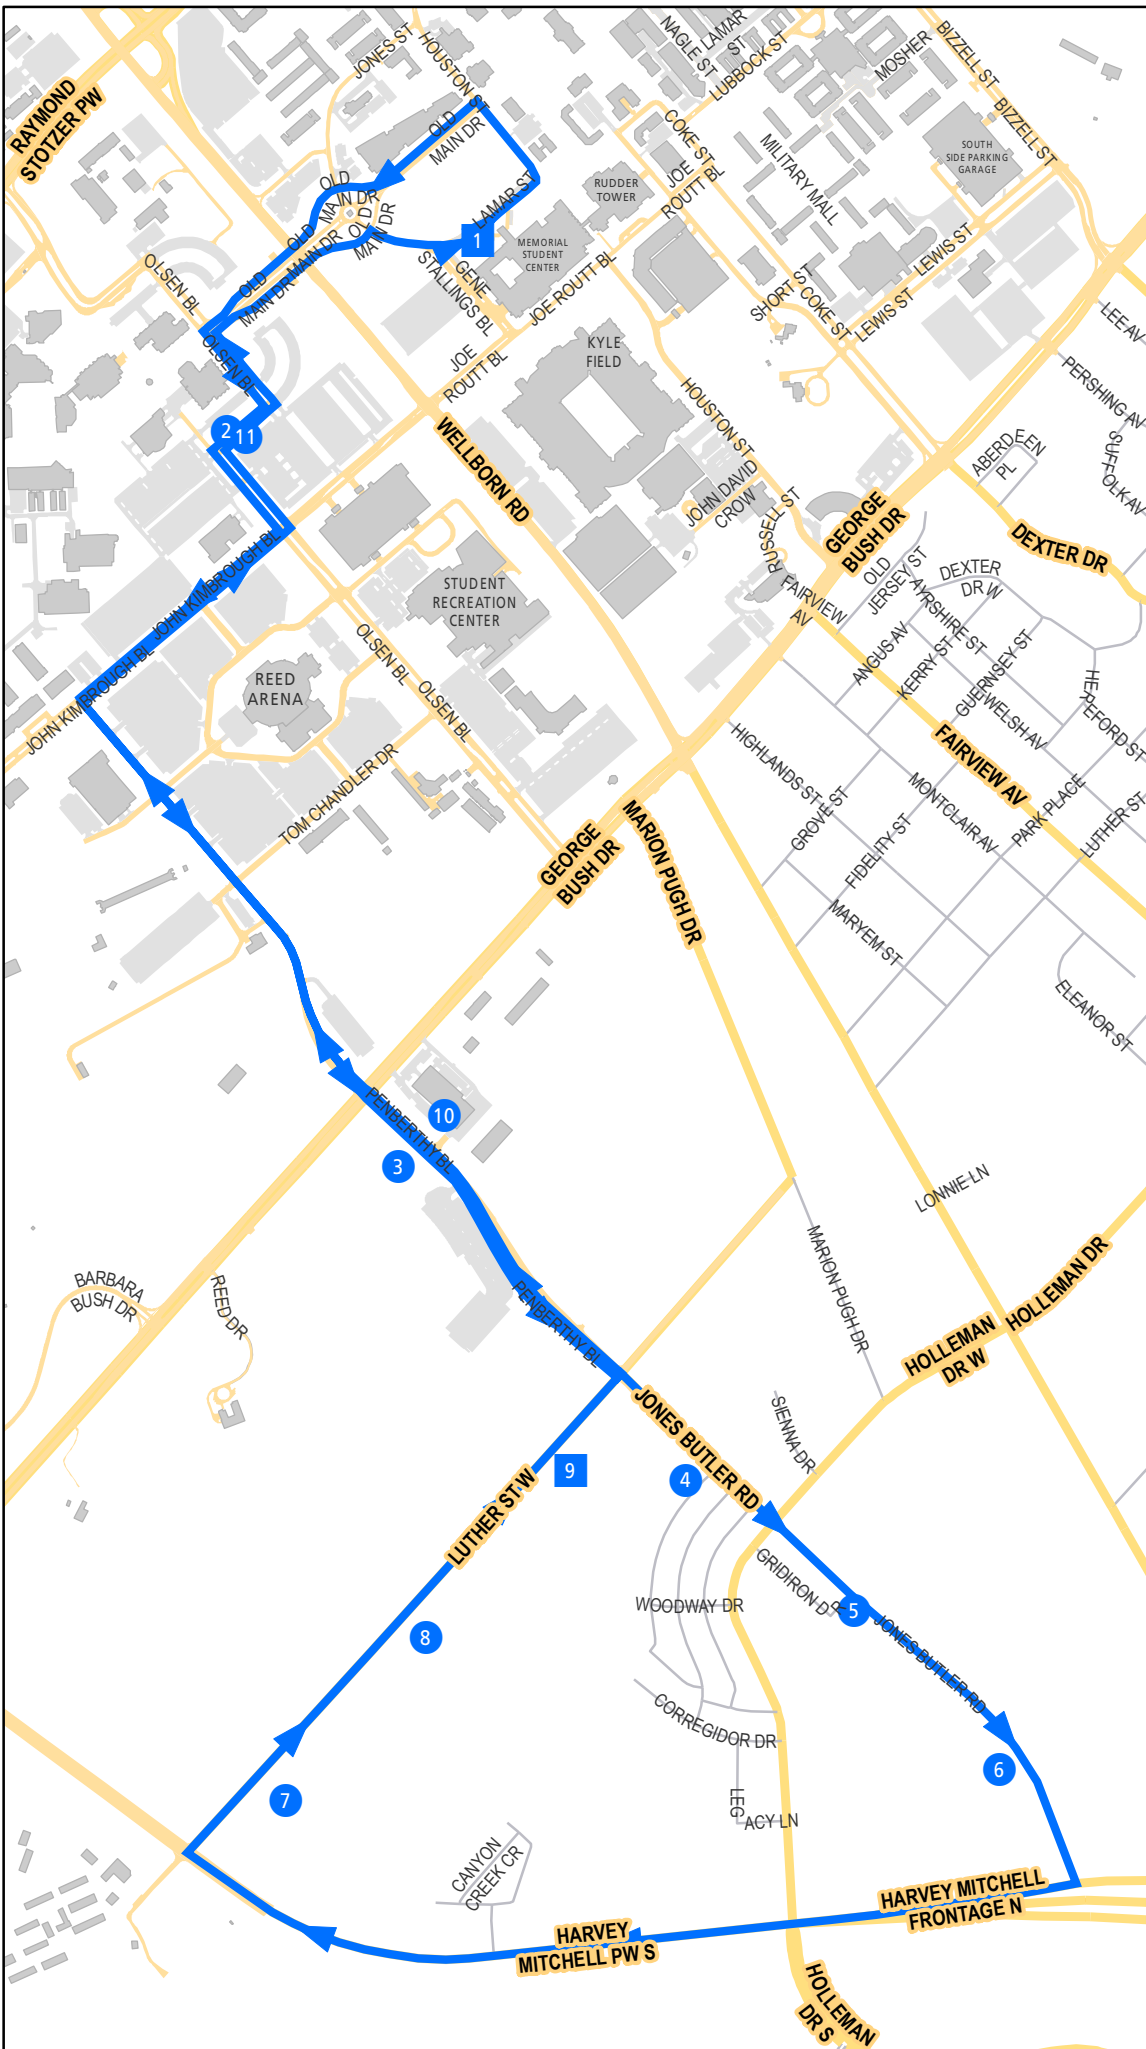

# Route 35 Hullabaloo

1. MSC
2. Kleberg
3. Pearce Pavilion
4. Woodsman
5. Gridiron
6. The Retreat
7. University Trails
8. Fox Run
9. The District
10. Pearce Pavilion
11. Kleberg

- Regular Bus Stops
- Bus Stops with specific leave times