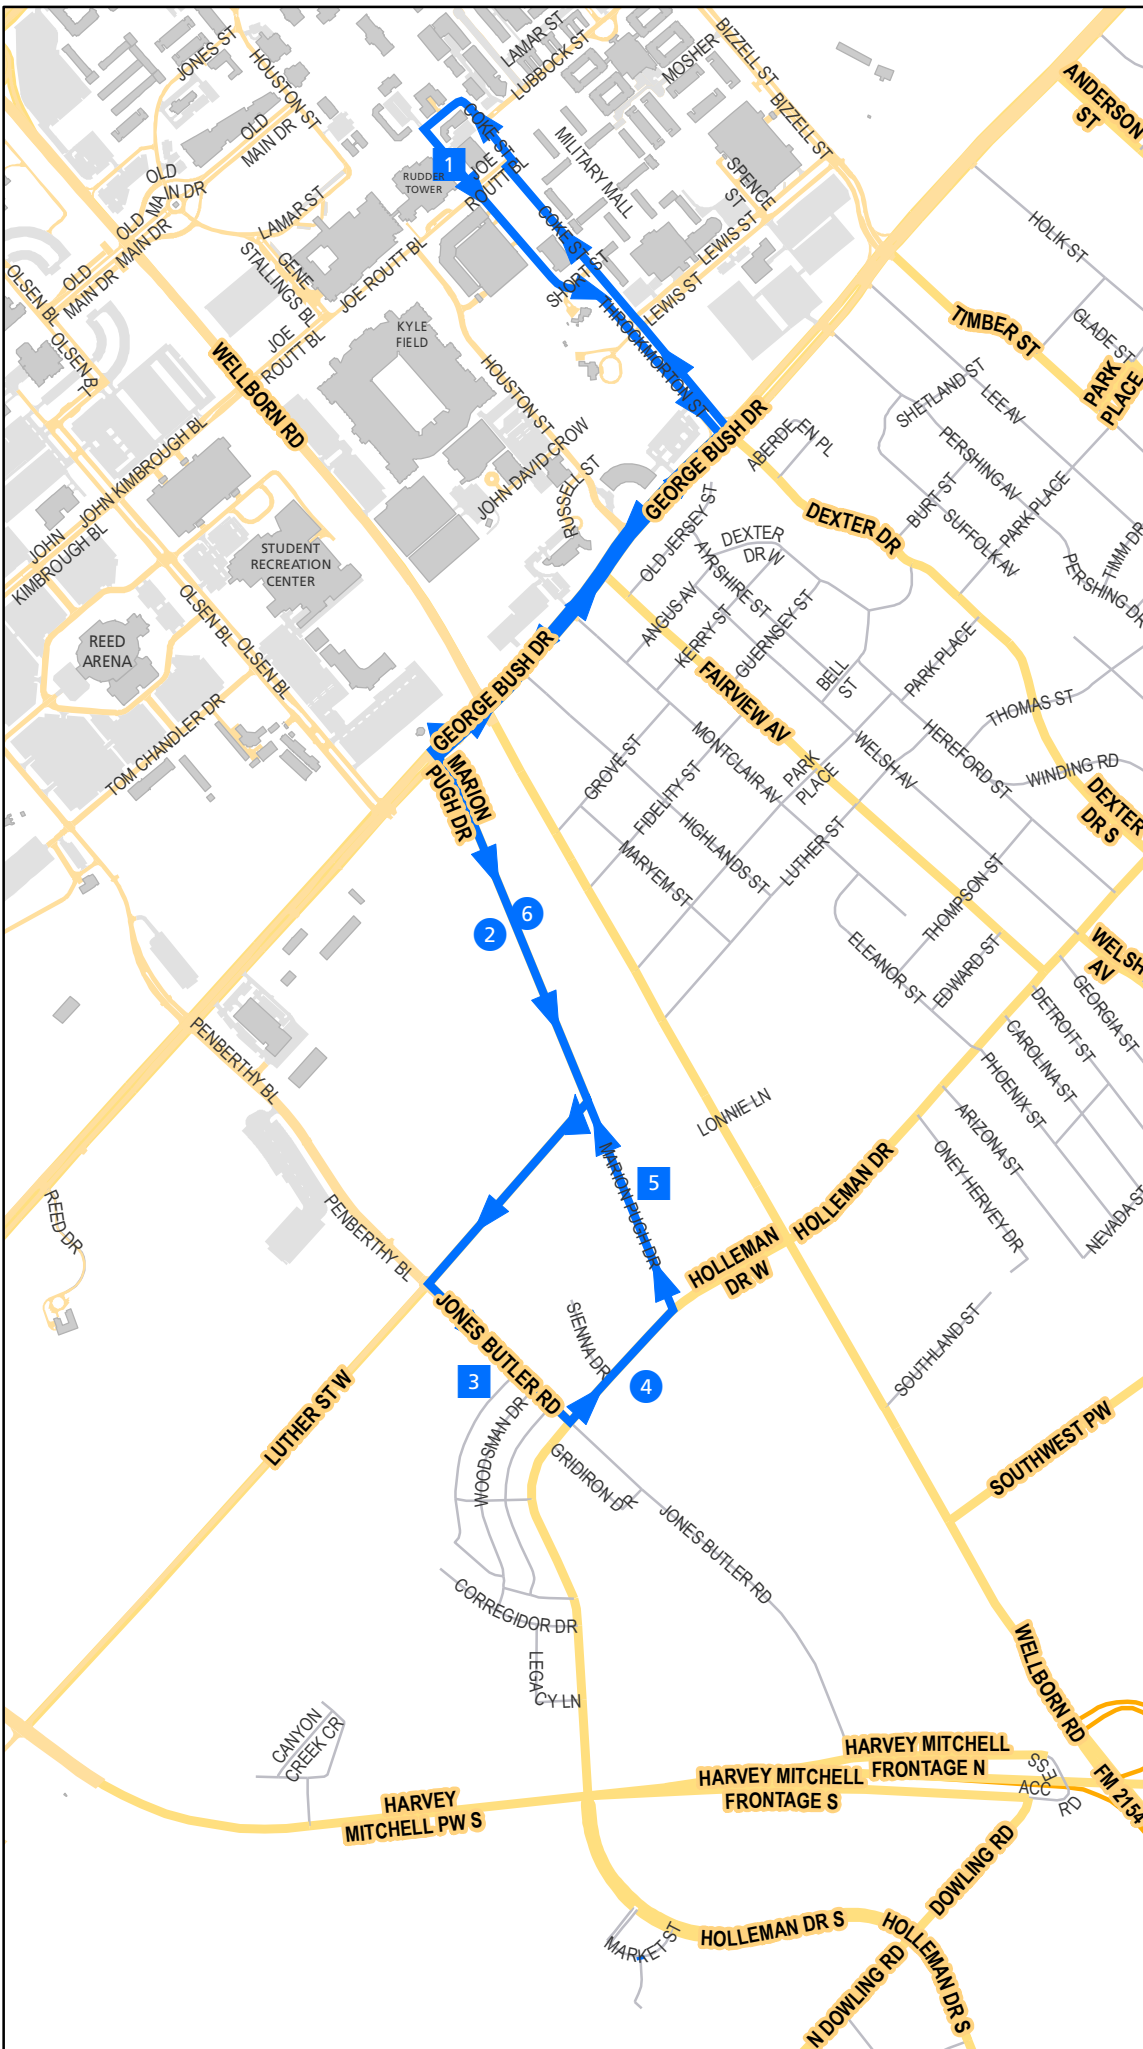

Route 36

Cotton Bowl

1. Trigon
2. Treehouse
3. Woodsman
4. The Gateway
5. U Club
6. Callaway Villas

N

- Regular Bus Stops
- Bus Stops with specific leave times