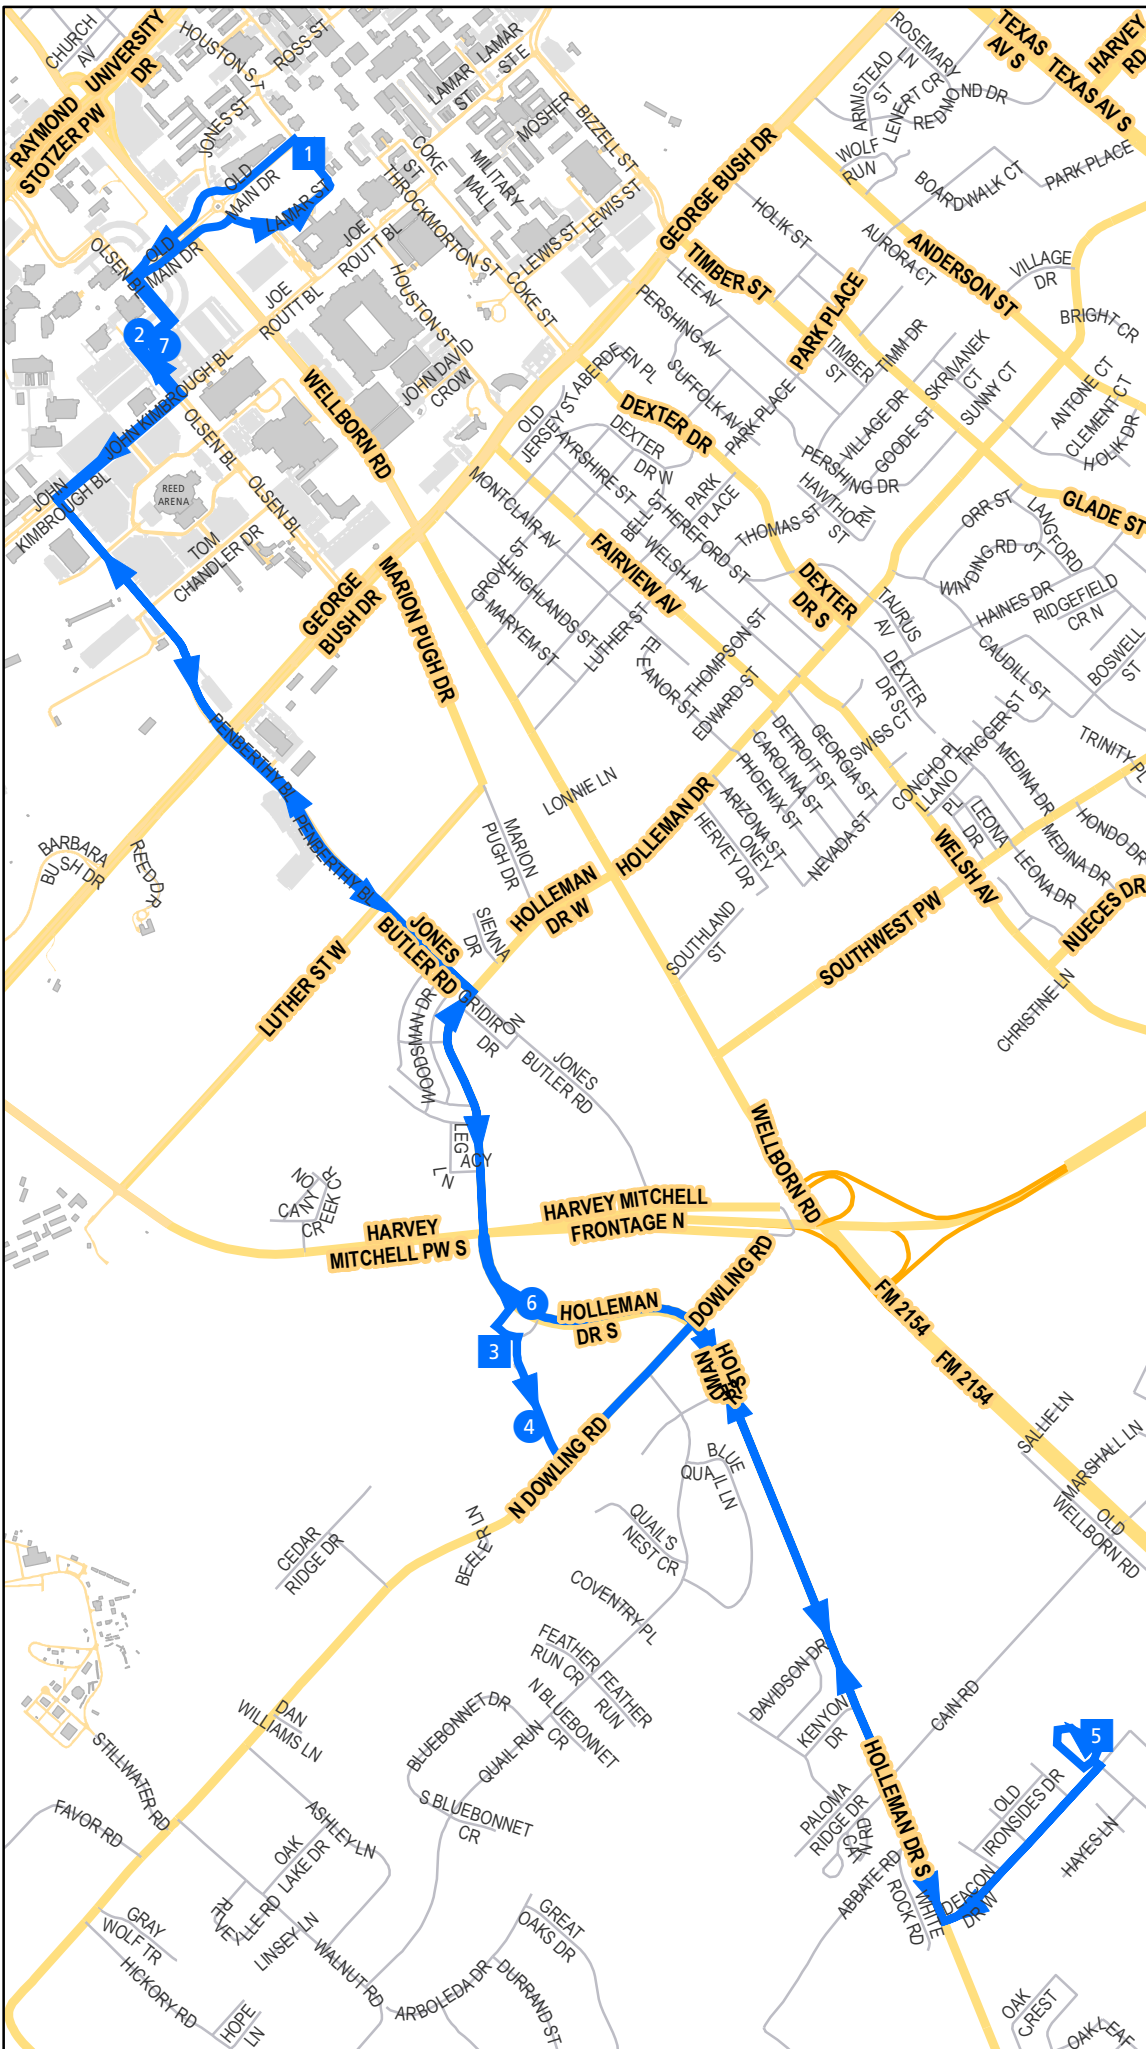

# Route 40 Century Tree

1. MSC
2. Kleberg
3. The Cottages
4. The Junction
5. The Barracks
6. Holleman South
7. Kleberg

- Regular Bus Stops
- Bus Stops with specific leave times