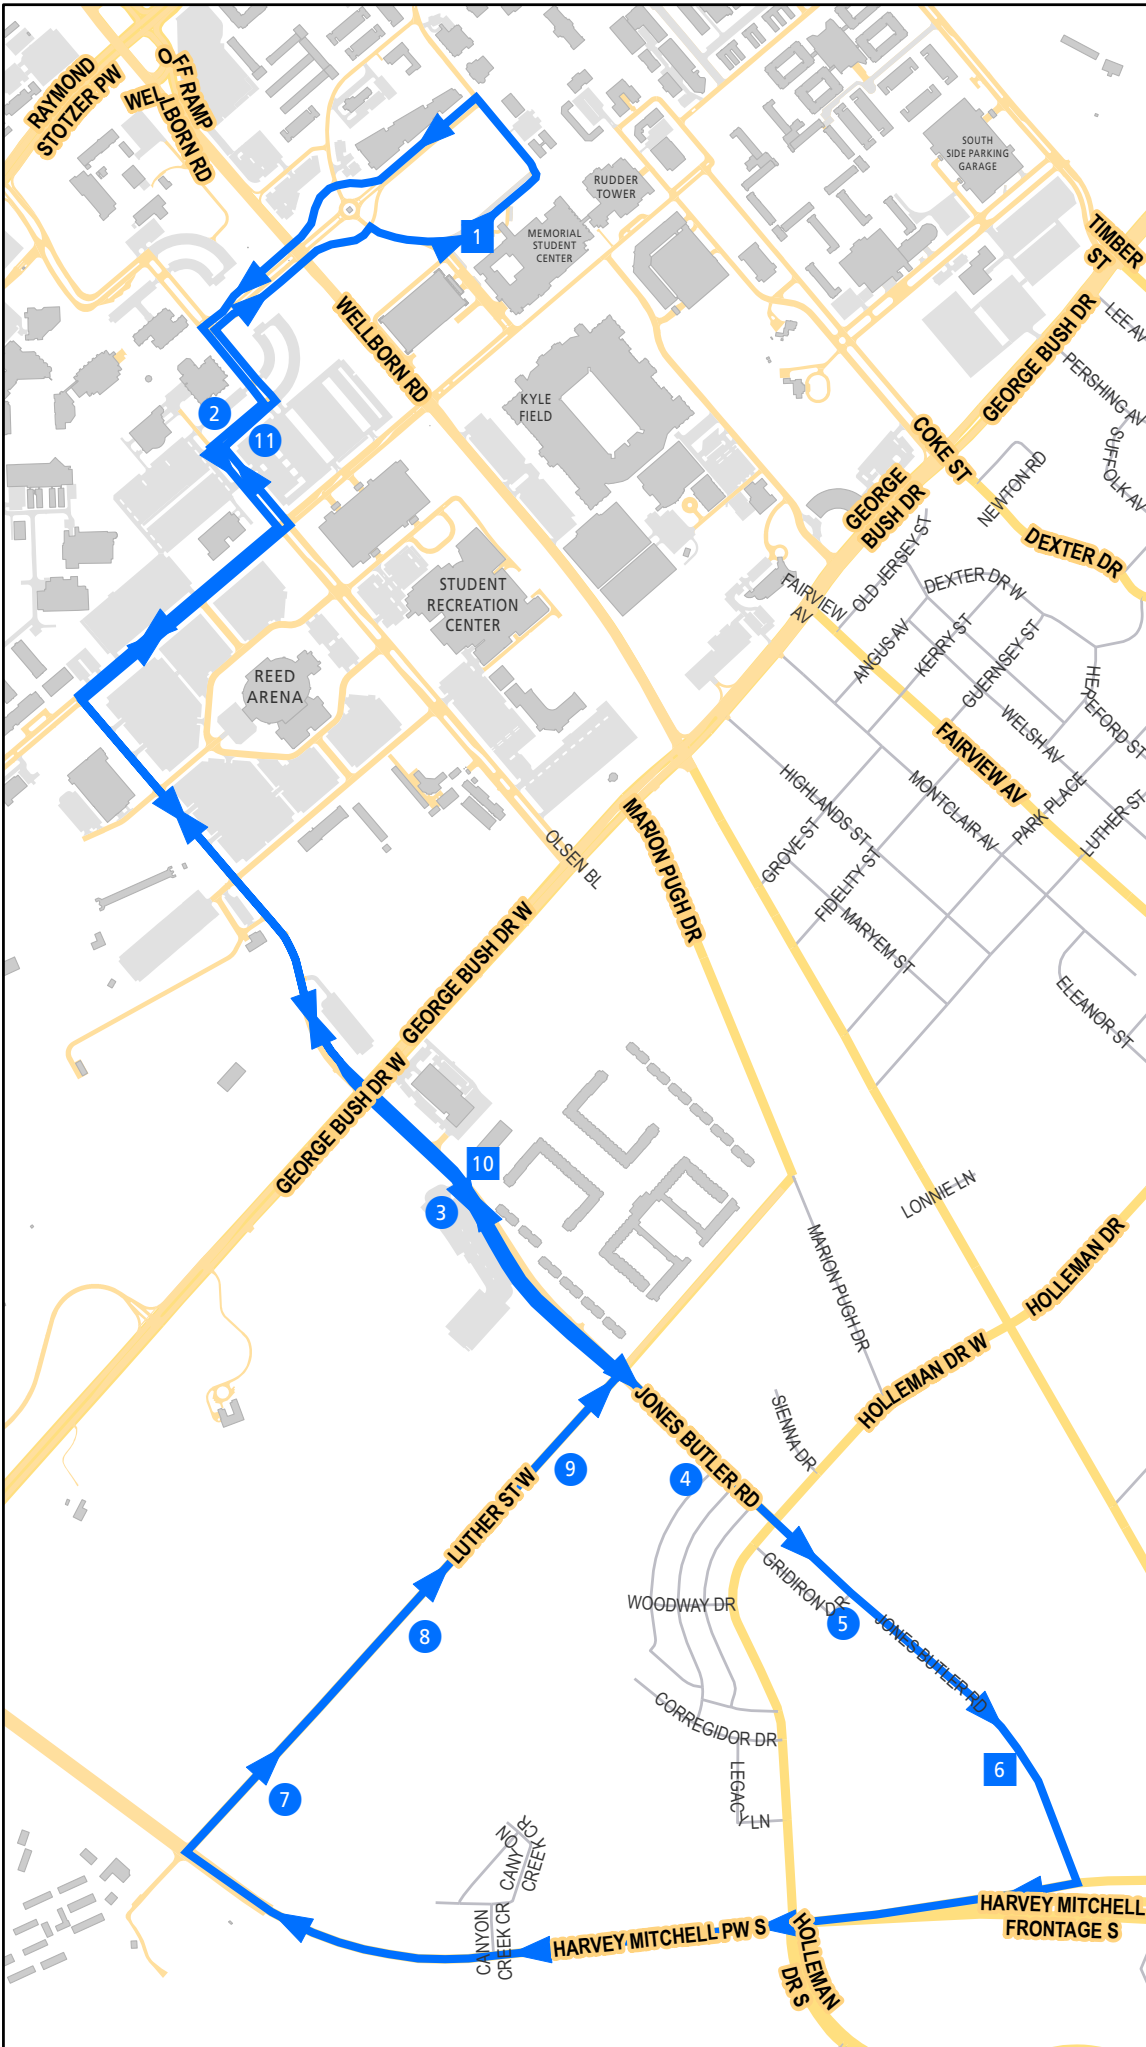

# Route 35 Hullabaloo

1. MSC
2. Kleberg
3. Pearce Pavilion
4. Woodsman
5. Gridiron
6. The Retreat
7. University Trails
8. Fox Run
9. The District
10. Pearce Pavilion
11. Kleberg

● Bus Stops with specific leave  
 ■ Bus Stops with specific leave