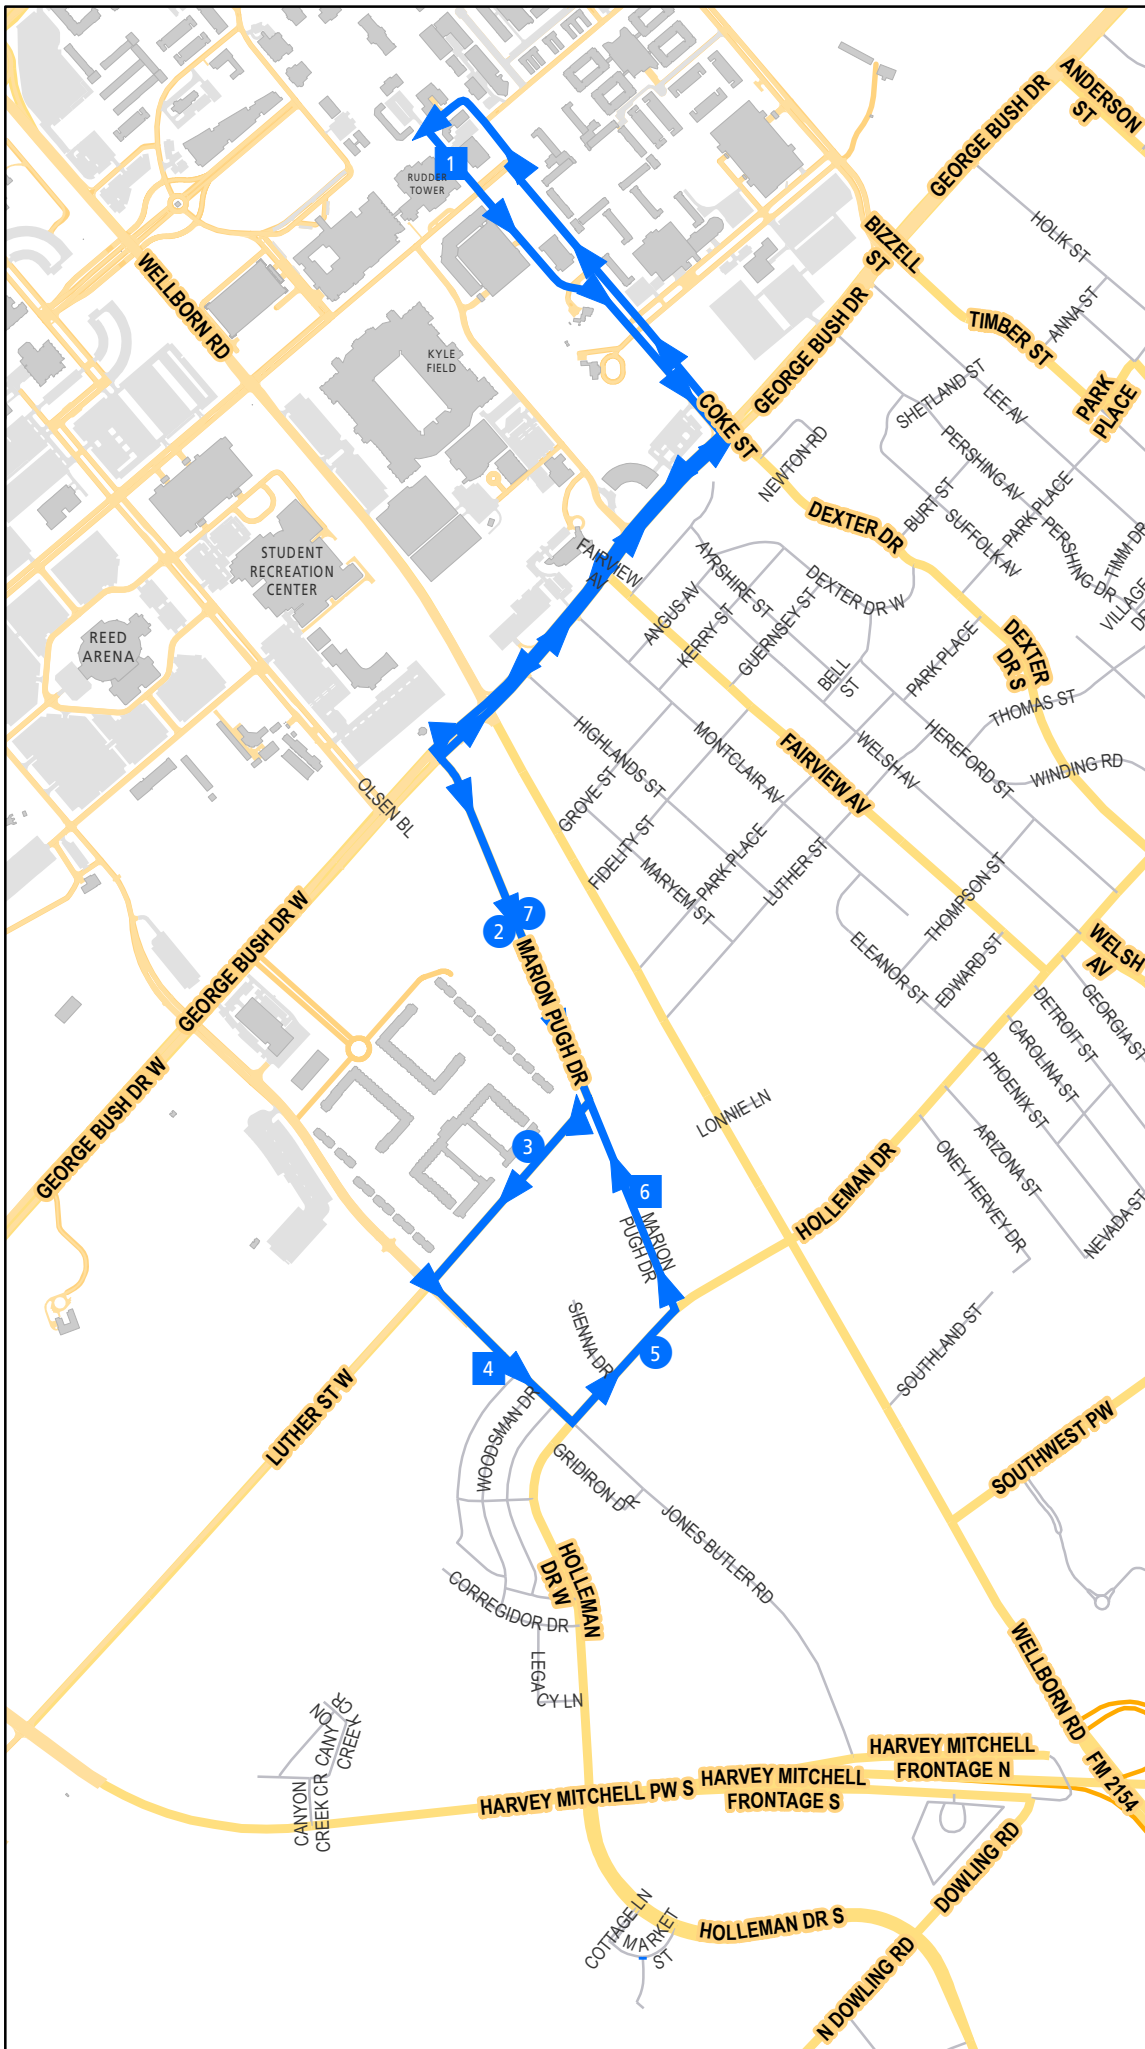

Route 36 Cotton Bowl

1. Trigon
2. Treehouse
3. Park West
4. Woodsman
5. The Gateway
6. U Club
7. Callaway Villas

- Regular Bus Stops
- Bus Stops with specific leave times