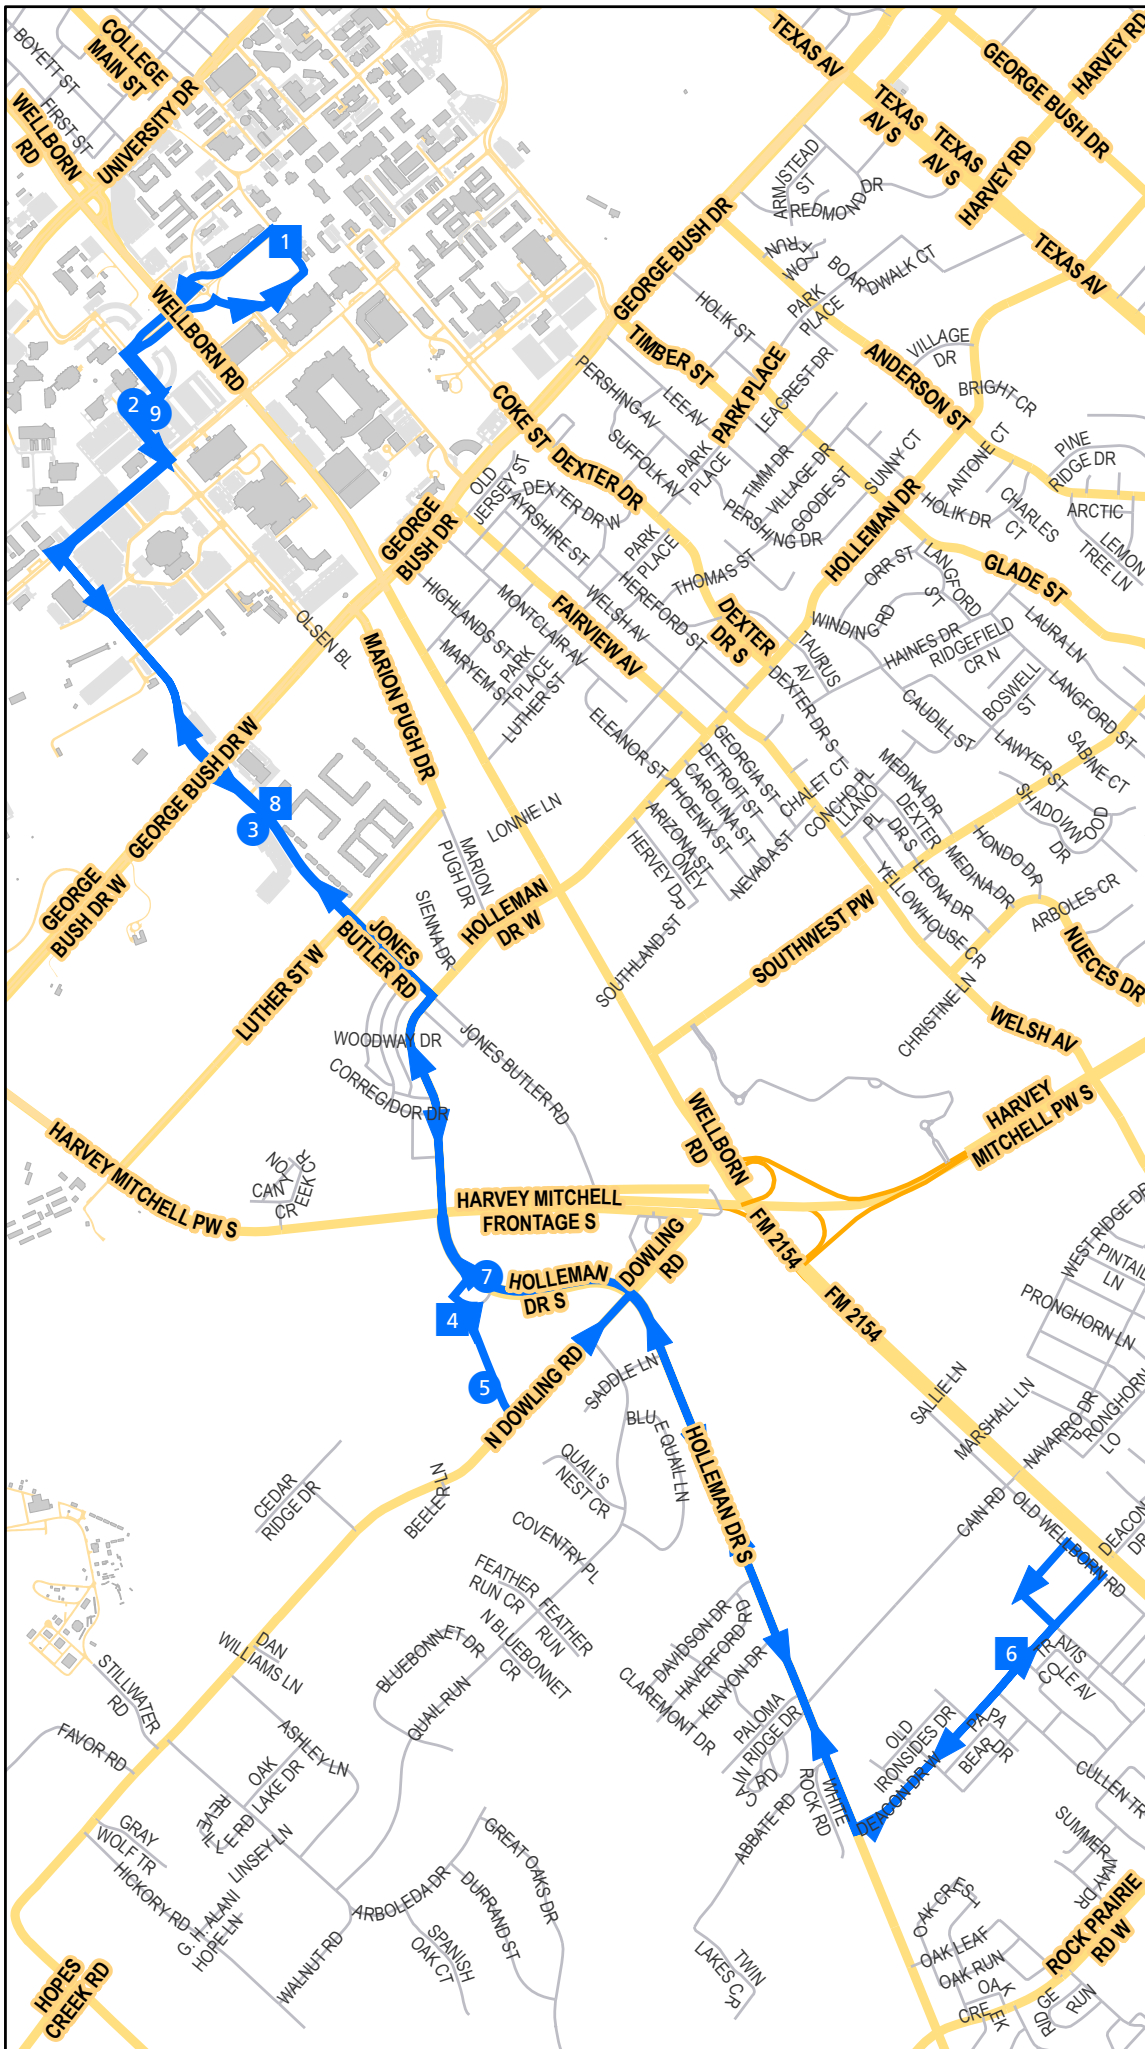

Route 40 Century Tree

1. MSC
2. Kleberg
3. Pearce Pavilion
4. The Cottages
5. The Junction
6. Deacon West
7. Holleman South
8. Pearce Pavilion
9. Kleberg

● Bus Stops with specific leave