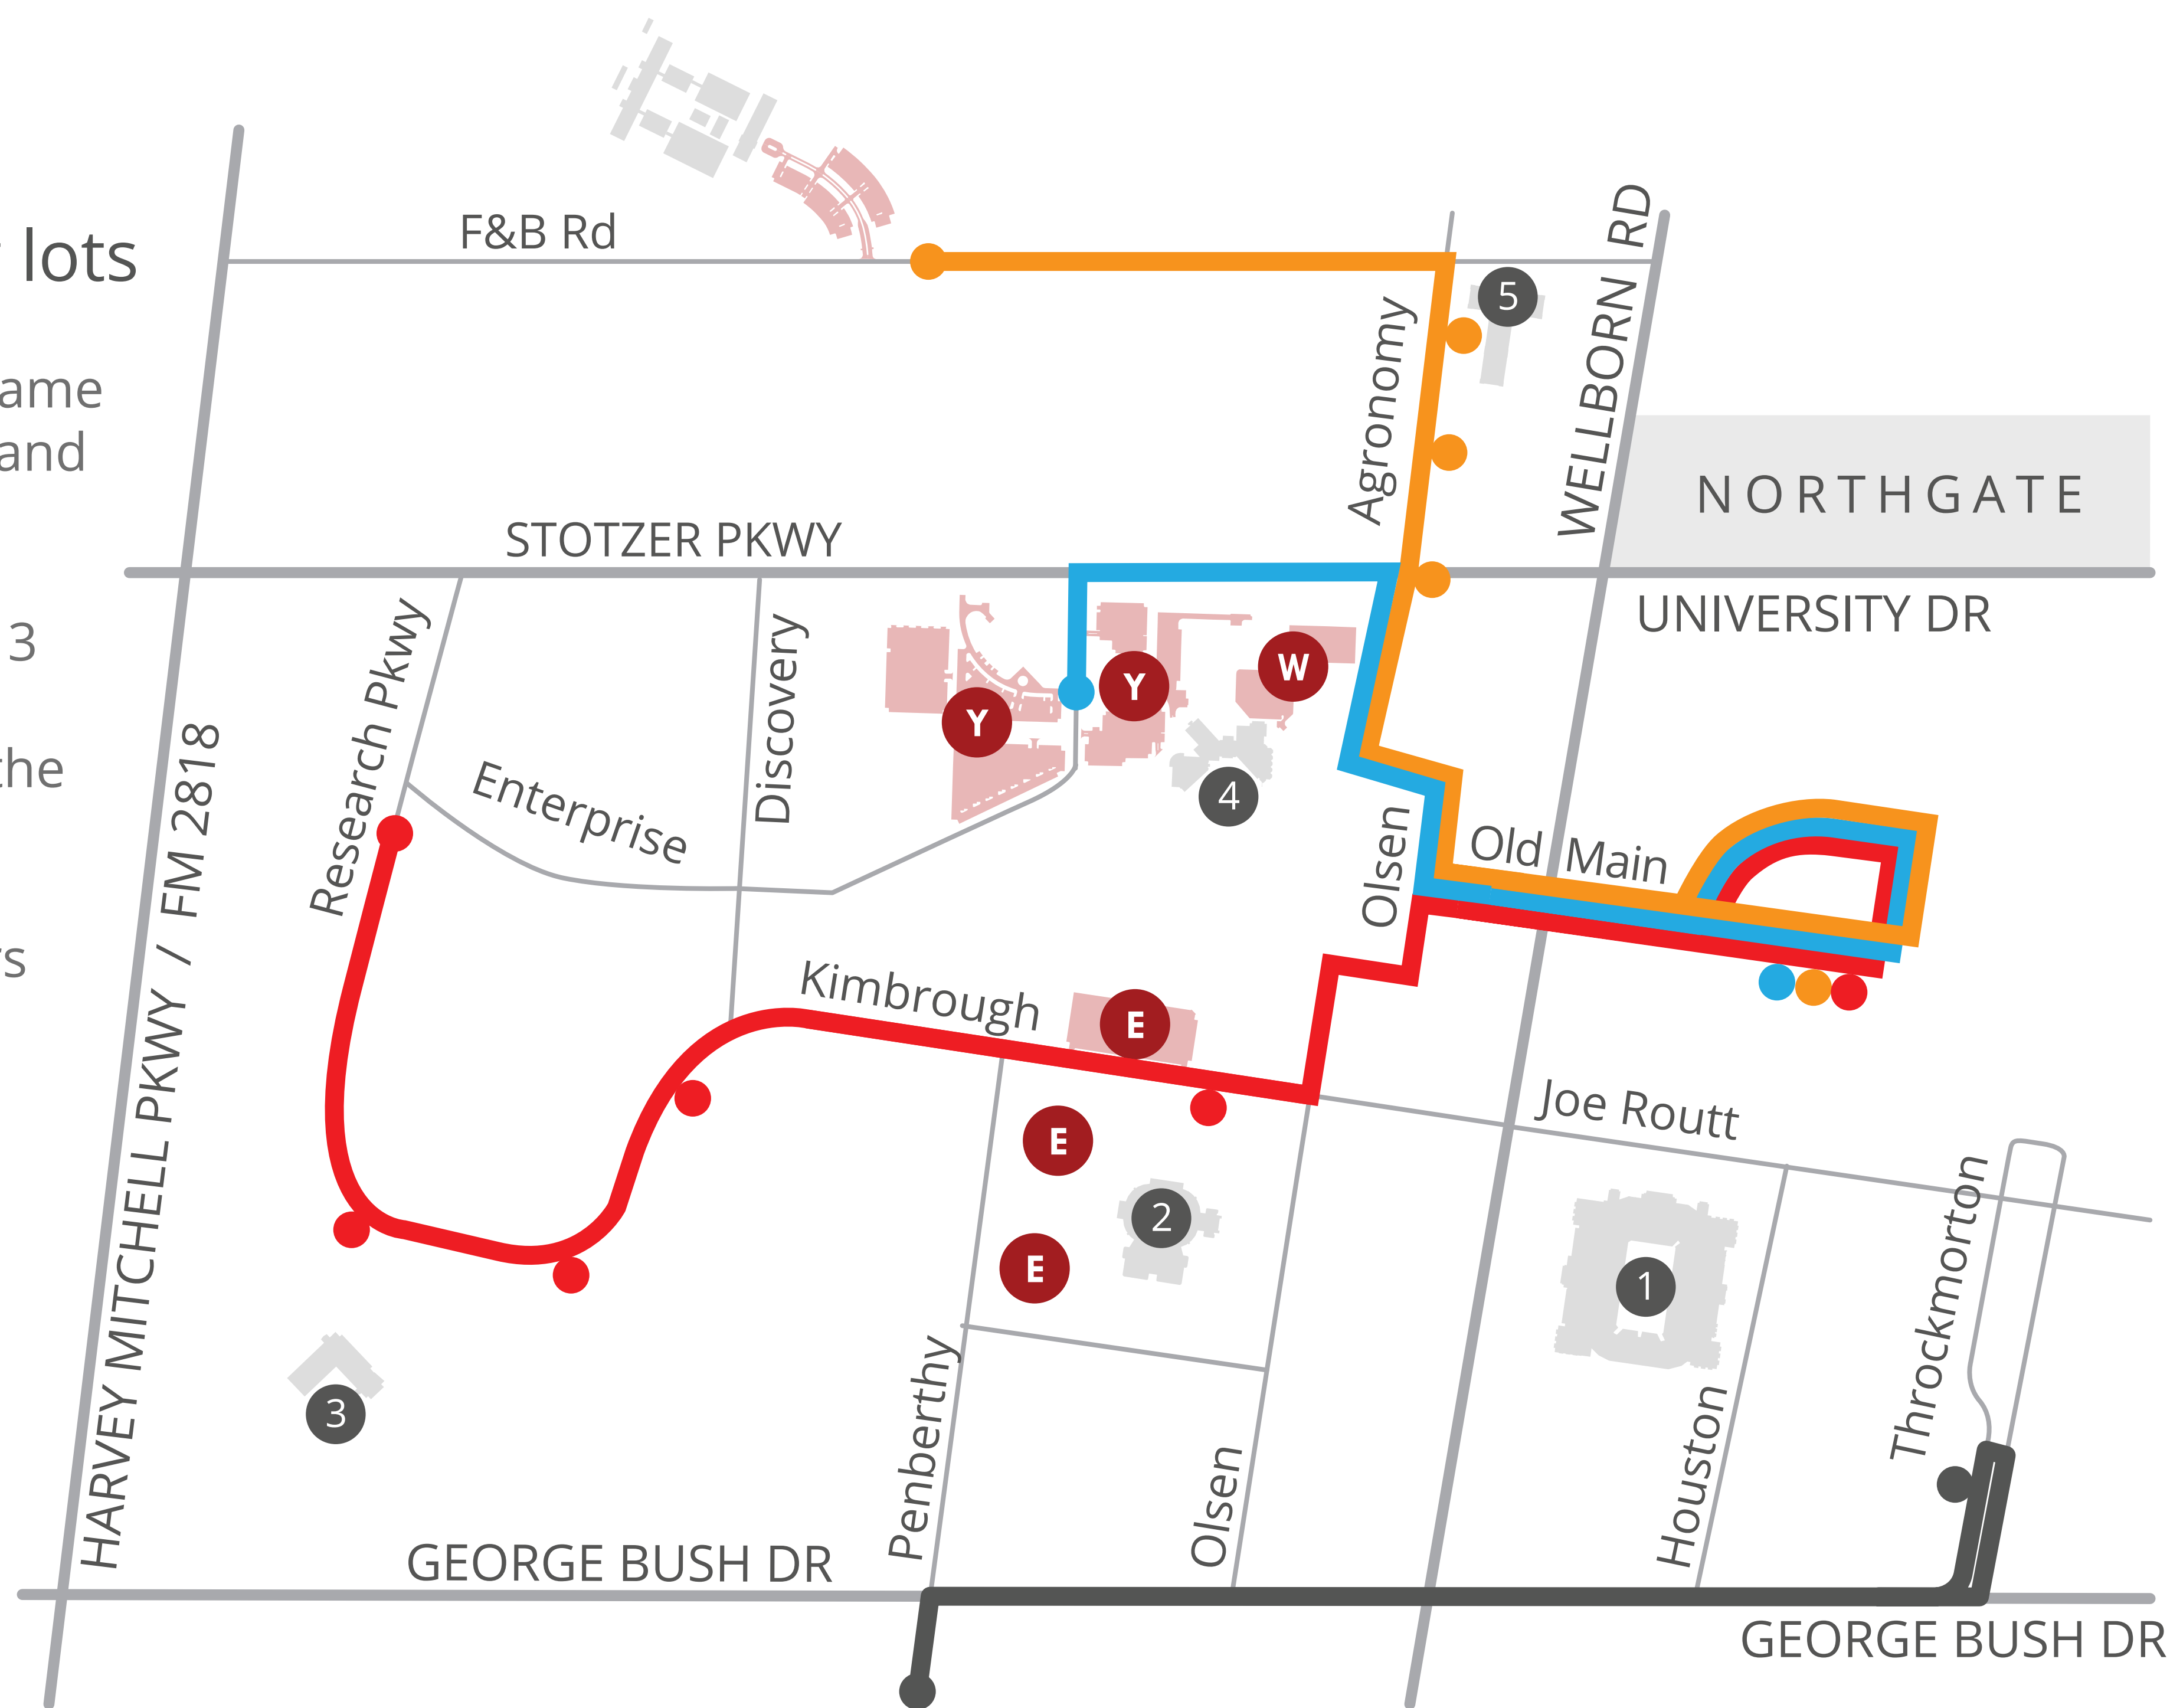

BUSH LIBRARY, AGRONOMY, STOTZER & LOT 58

football gameday bus routes

Free shuttles from **West Campus** parking lots

Lot 58 operates 3 hours pre-game through 1.5 hours post-game and stops on Throckmorton.

Agronomy & **Stotzer** operate 3 hours pre-game through 1.5 hours post-game and stop at the MSC.

Bush Library operates 5 hours pre-game through 2 hours post-game and stops at the MSC.

- Bush Library Route
- Agronomy Route
- Stotzer Route
- Lot 58 Route

- Bus Stop
- 12th Man Parking
- All routes are accessible for people with disabilities

- Kyle Field
- Reed Arena
- George Bush Library
- Wehner Building
- General Services Complex

DESTINATION
AGGIELAND

AGGIE ATHLETICS

visit 12thman.com for tickets and athletics info

FOLLOW US ON TWITTER

@GetToAggieGame for gameday traffic updates

WHERE'S MY BUS?

visit m.tamu.edu for real-time bus locations