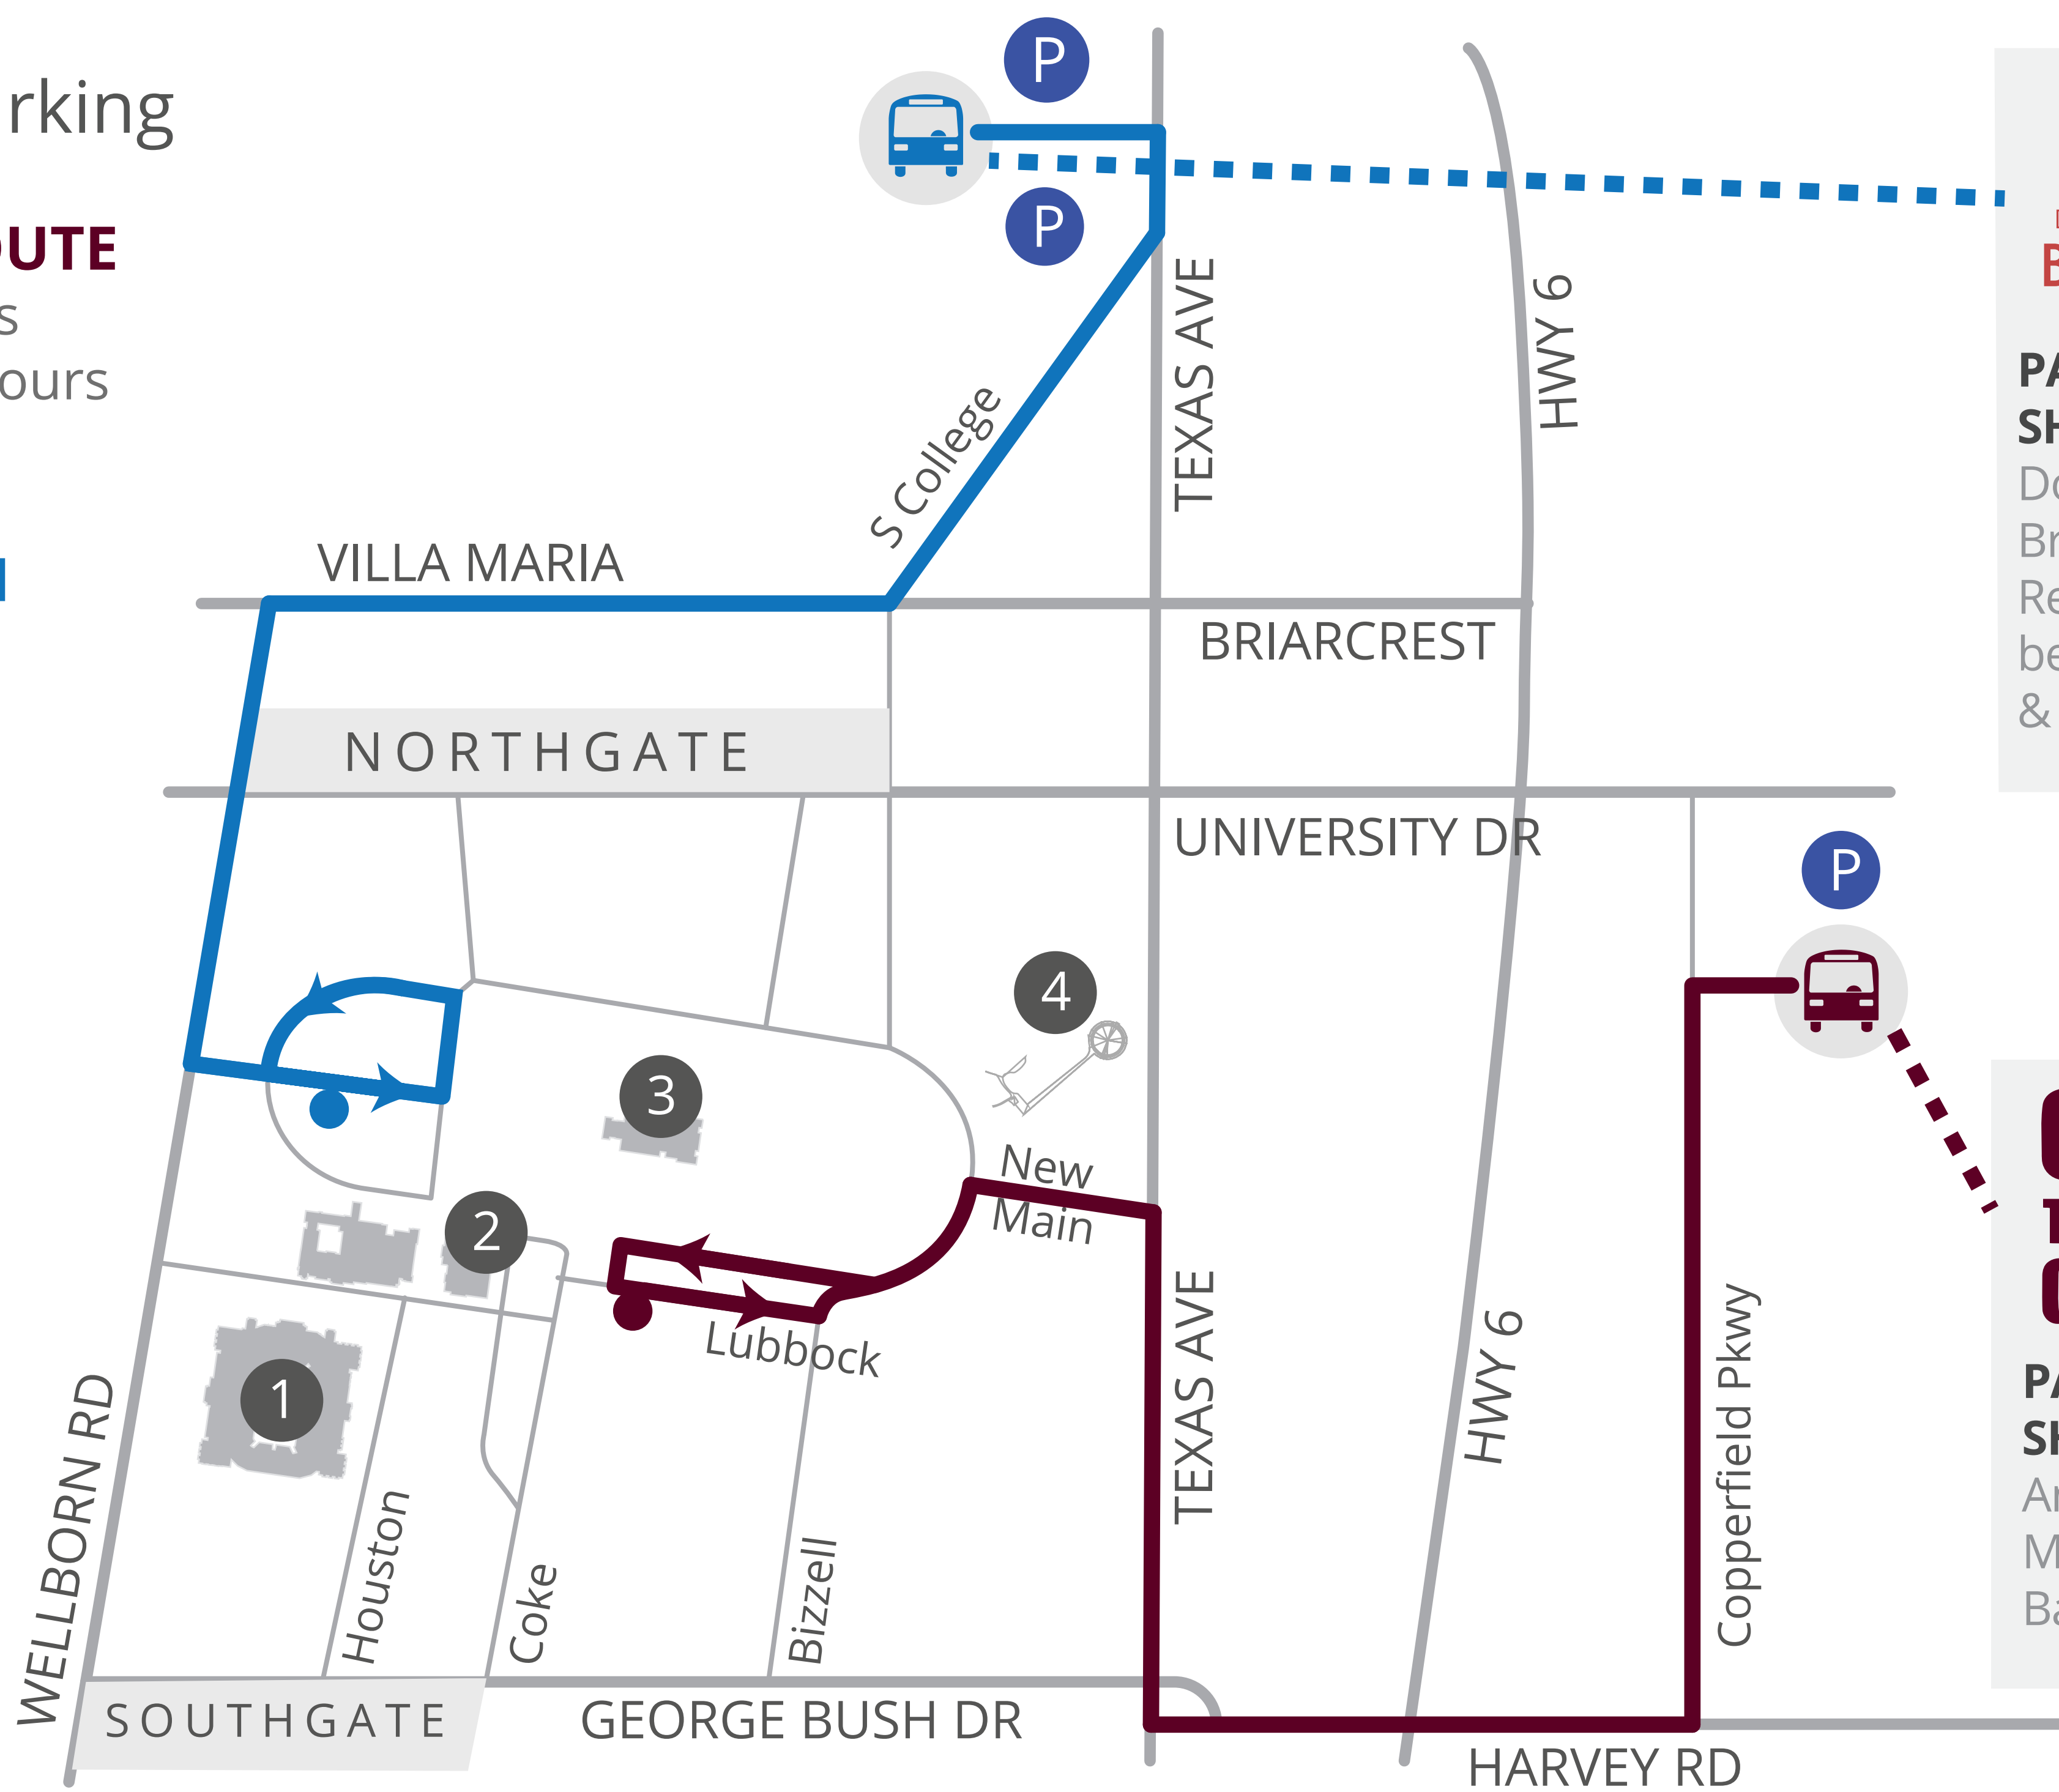

# GET TO THE GRID & DOWNTOWN BRYAN

football gameday shuttle routes

Free shuttles & parking

## GET TO THE GRID ROUTE

Operates from 3.5 hours pre-game through 1.5 hours post-game.

## DOWNTOWN BRYAN ROUTE

Operates from 3 hours pre-game through 1.5 hours post-game.

**DOWNTOWN BRYAN**

**PARK & RIDE SHUTTLE**  
Downtown Bryan on Regent St between 26th & 27th St

**GET TO THE GRID!**

**PARK & RIDE SHUTTLE**  
American Momentum Bank Plaza

- Get to the Grid Route**
- Downtown Bryan Route**
- Bus Stop**
- All routes are accessible for people with disabilities*

- Free Parking Area**
- Kyle Field*
- MSC/Rudder Twoer*
- Evans Library*
- Bonfire Memorial*