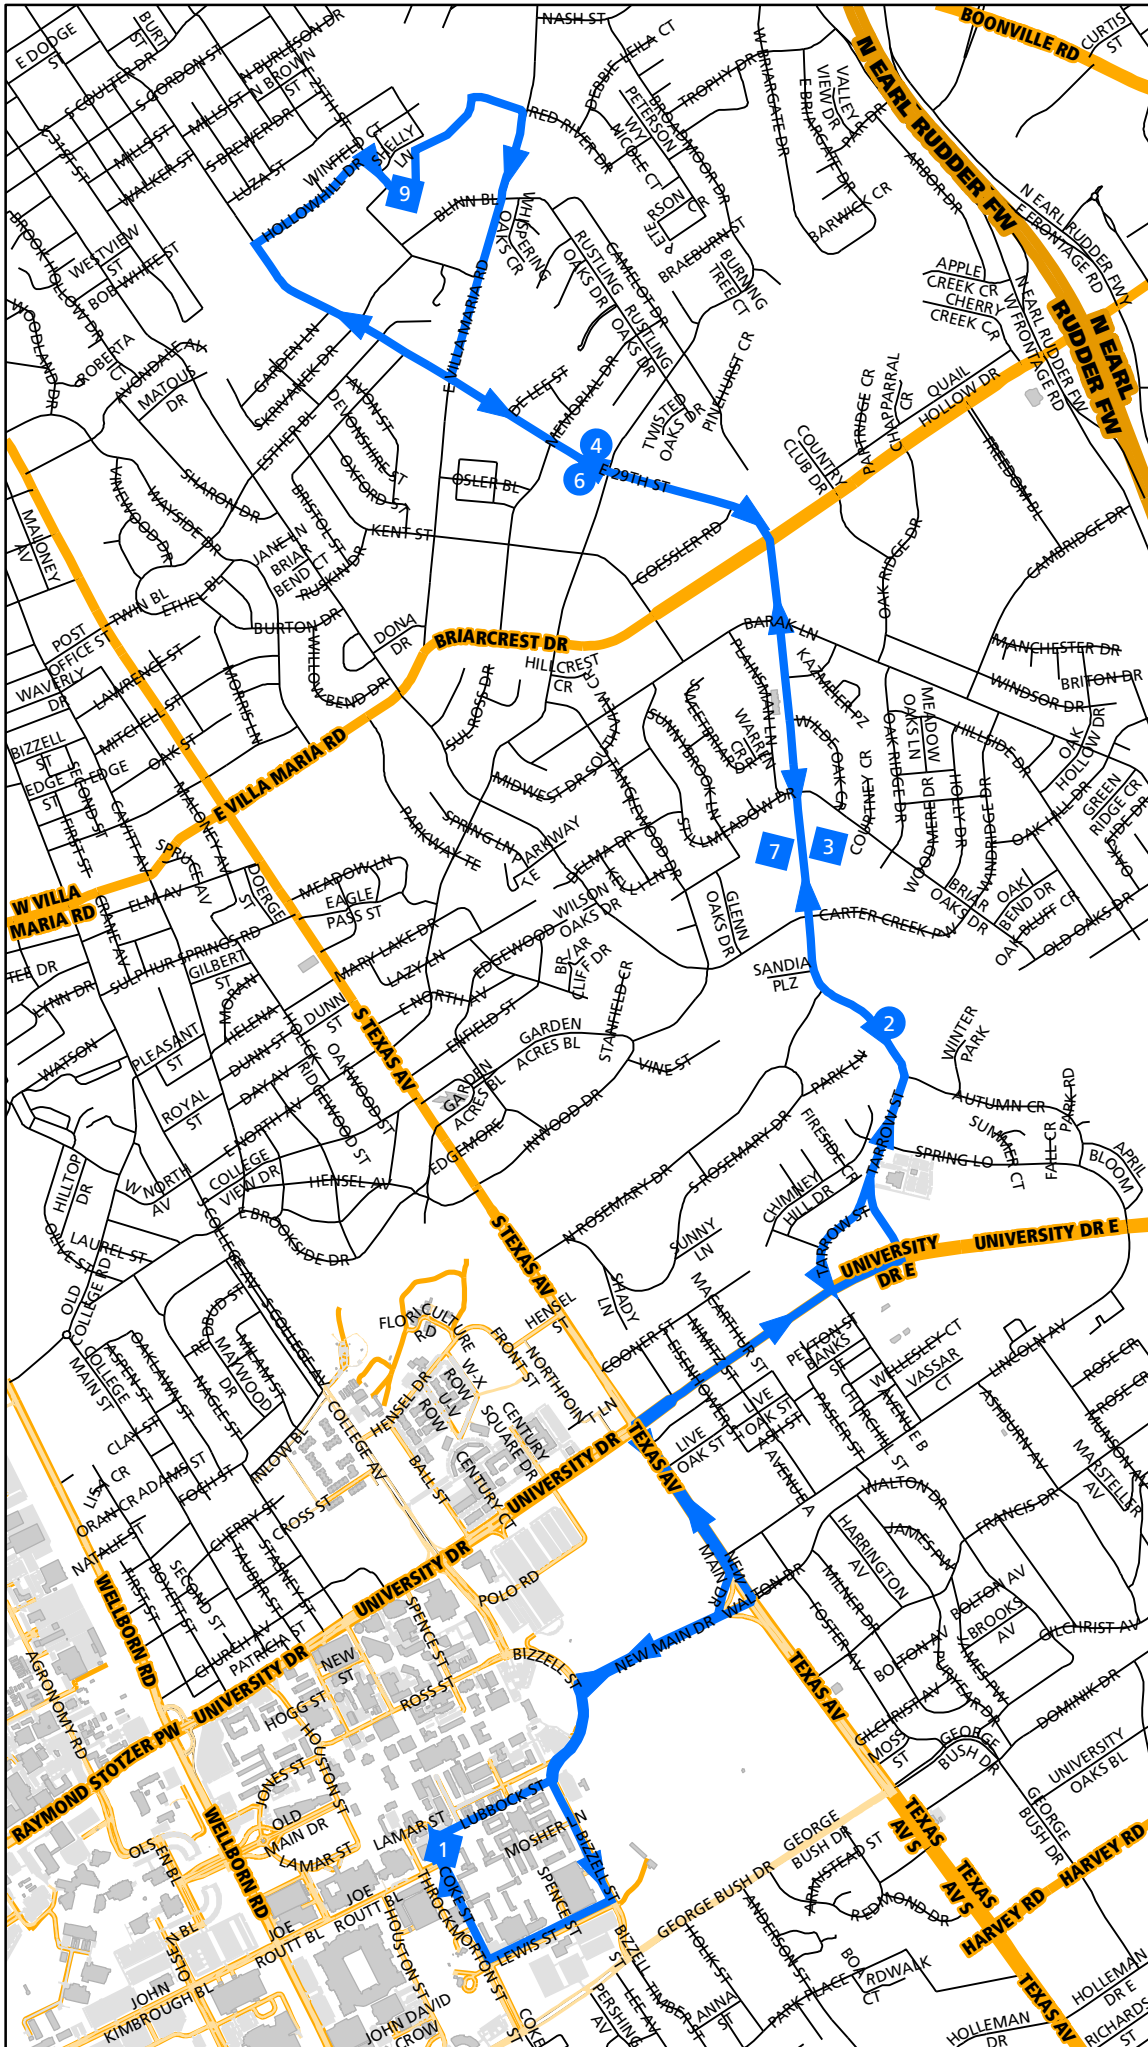

Route 12

Reveille

1. Trigon
2. The Element
3. Carter Creek
4. Broadmoor
5. Blinn
6. Broadmoor
7. Willow Oaks

- Regular Bus Stops
- Bus Stops with specific leave times

TEXAS A&M UNIVERSITY
Transportation Services