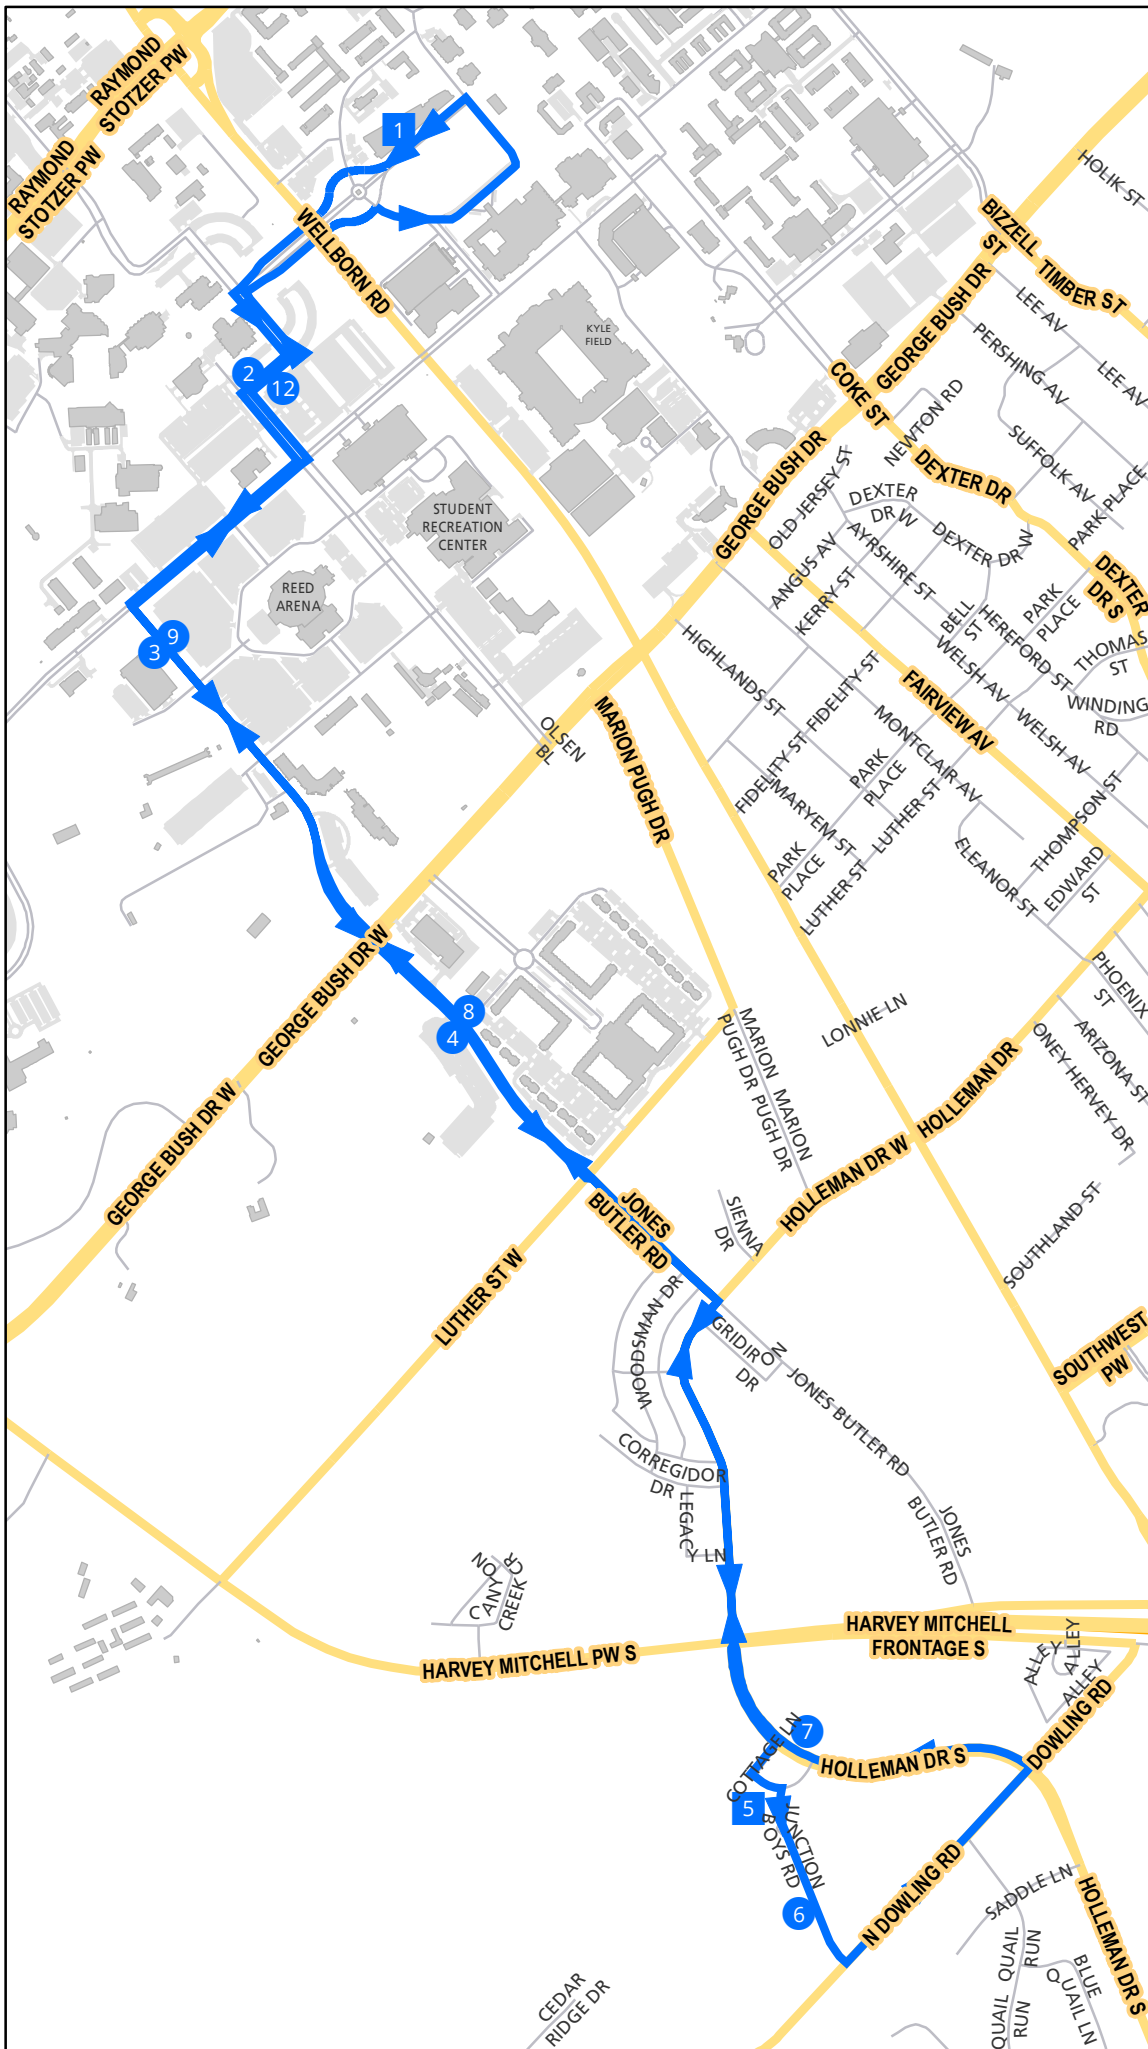

# Route 40N Century Tree

1. Old Main
2. Kleberg
3. Physical Education
4. Park West
5. The Cottages
6. The Junction
7. Holleman South
8. Park West
9. Physical Education
10. Kleberg

- Regular Bus Stops
- Bus Stops with specific leave times

TEXAS A&M UNIVERSITY  
Transportation Services