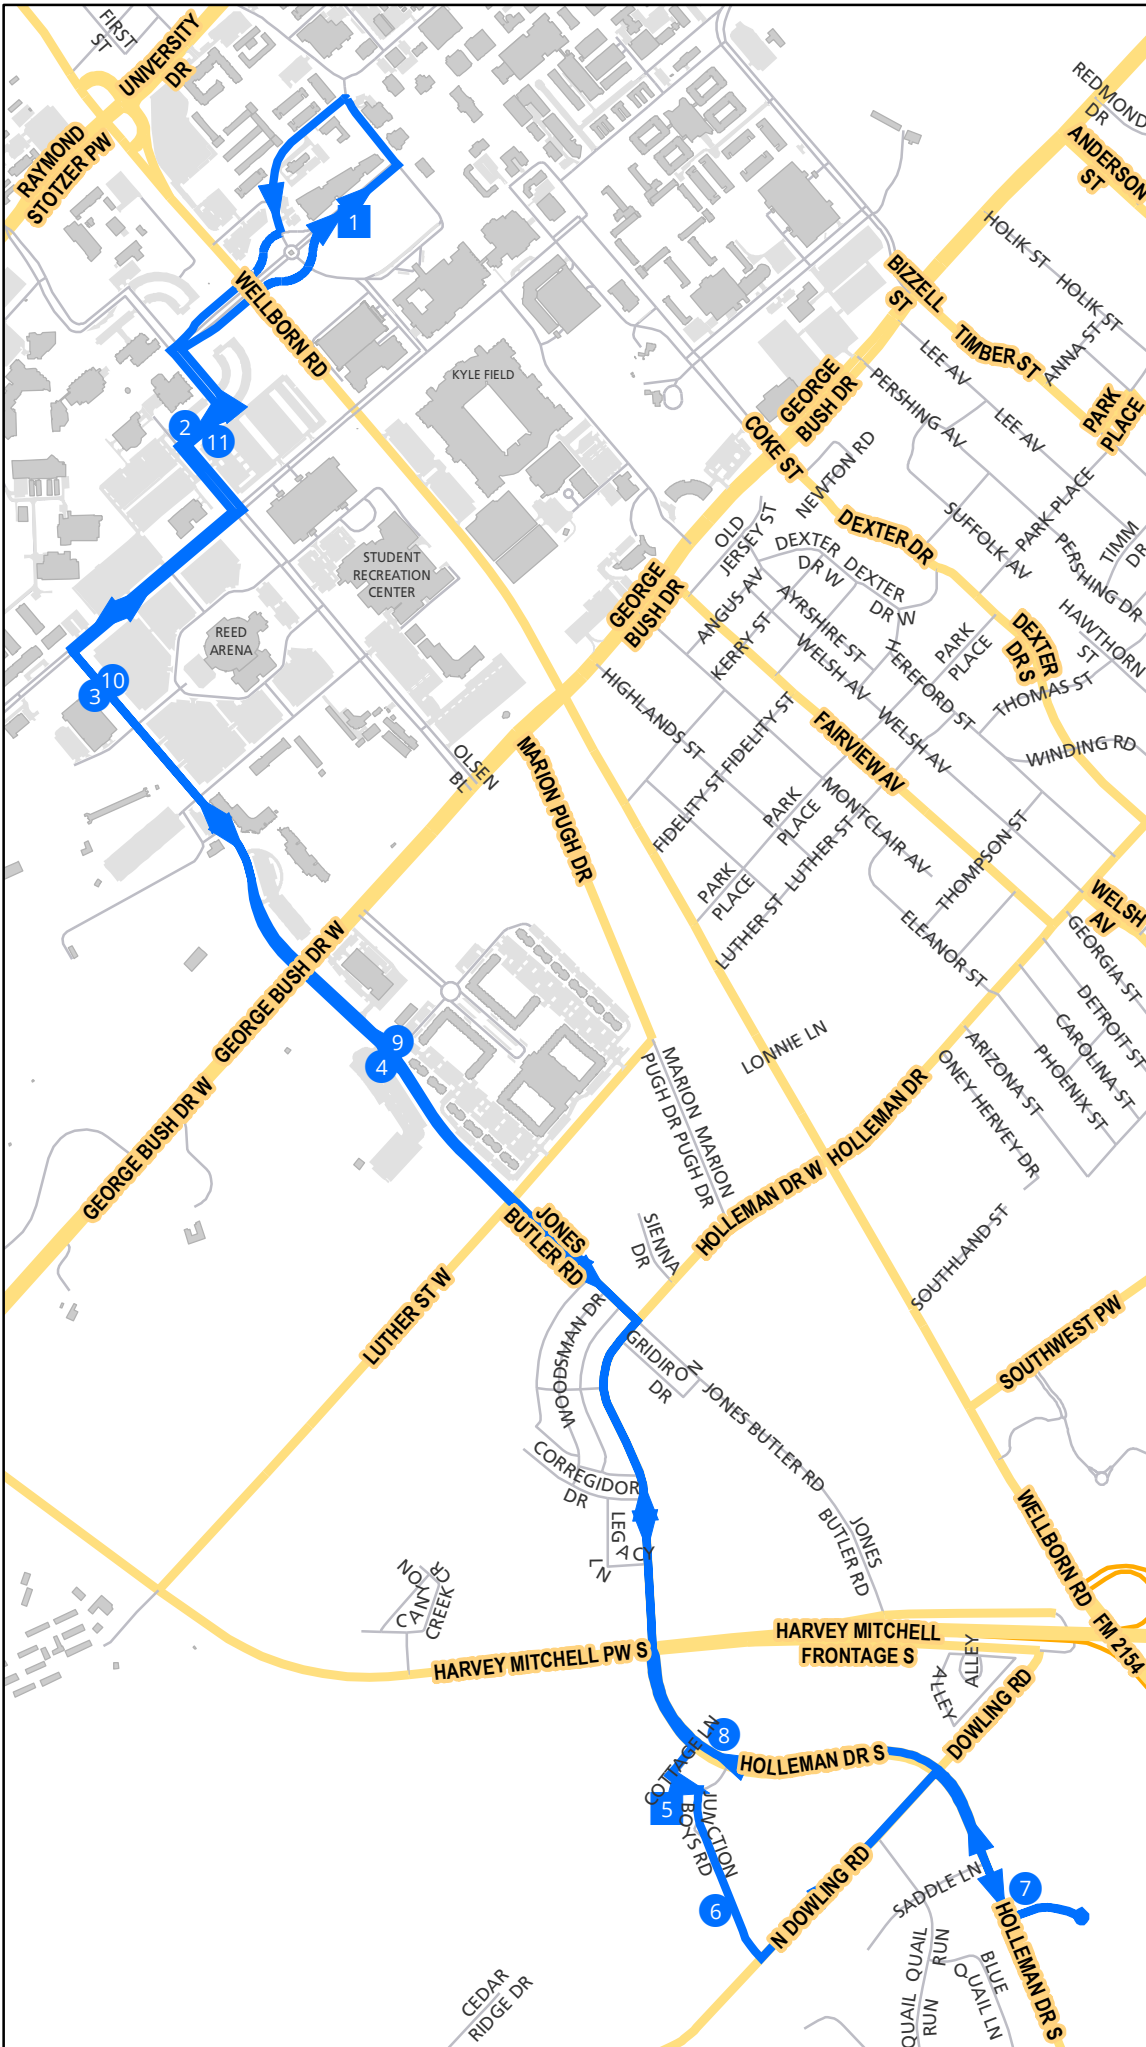

Route 40N Century Tree

1. Old Main
2. Kleberg
3. Physical Education
4. Park West
5. The Cottages
6. The Junction
7. Aspen Heights
8. Holleman South
9. Park West
10. Physical Education
11. Kleberg

 Regular Bus Stops
 Bus Stops with specific leave times