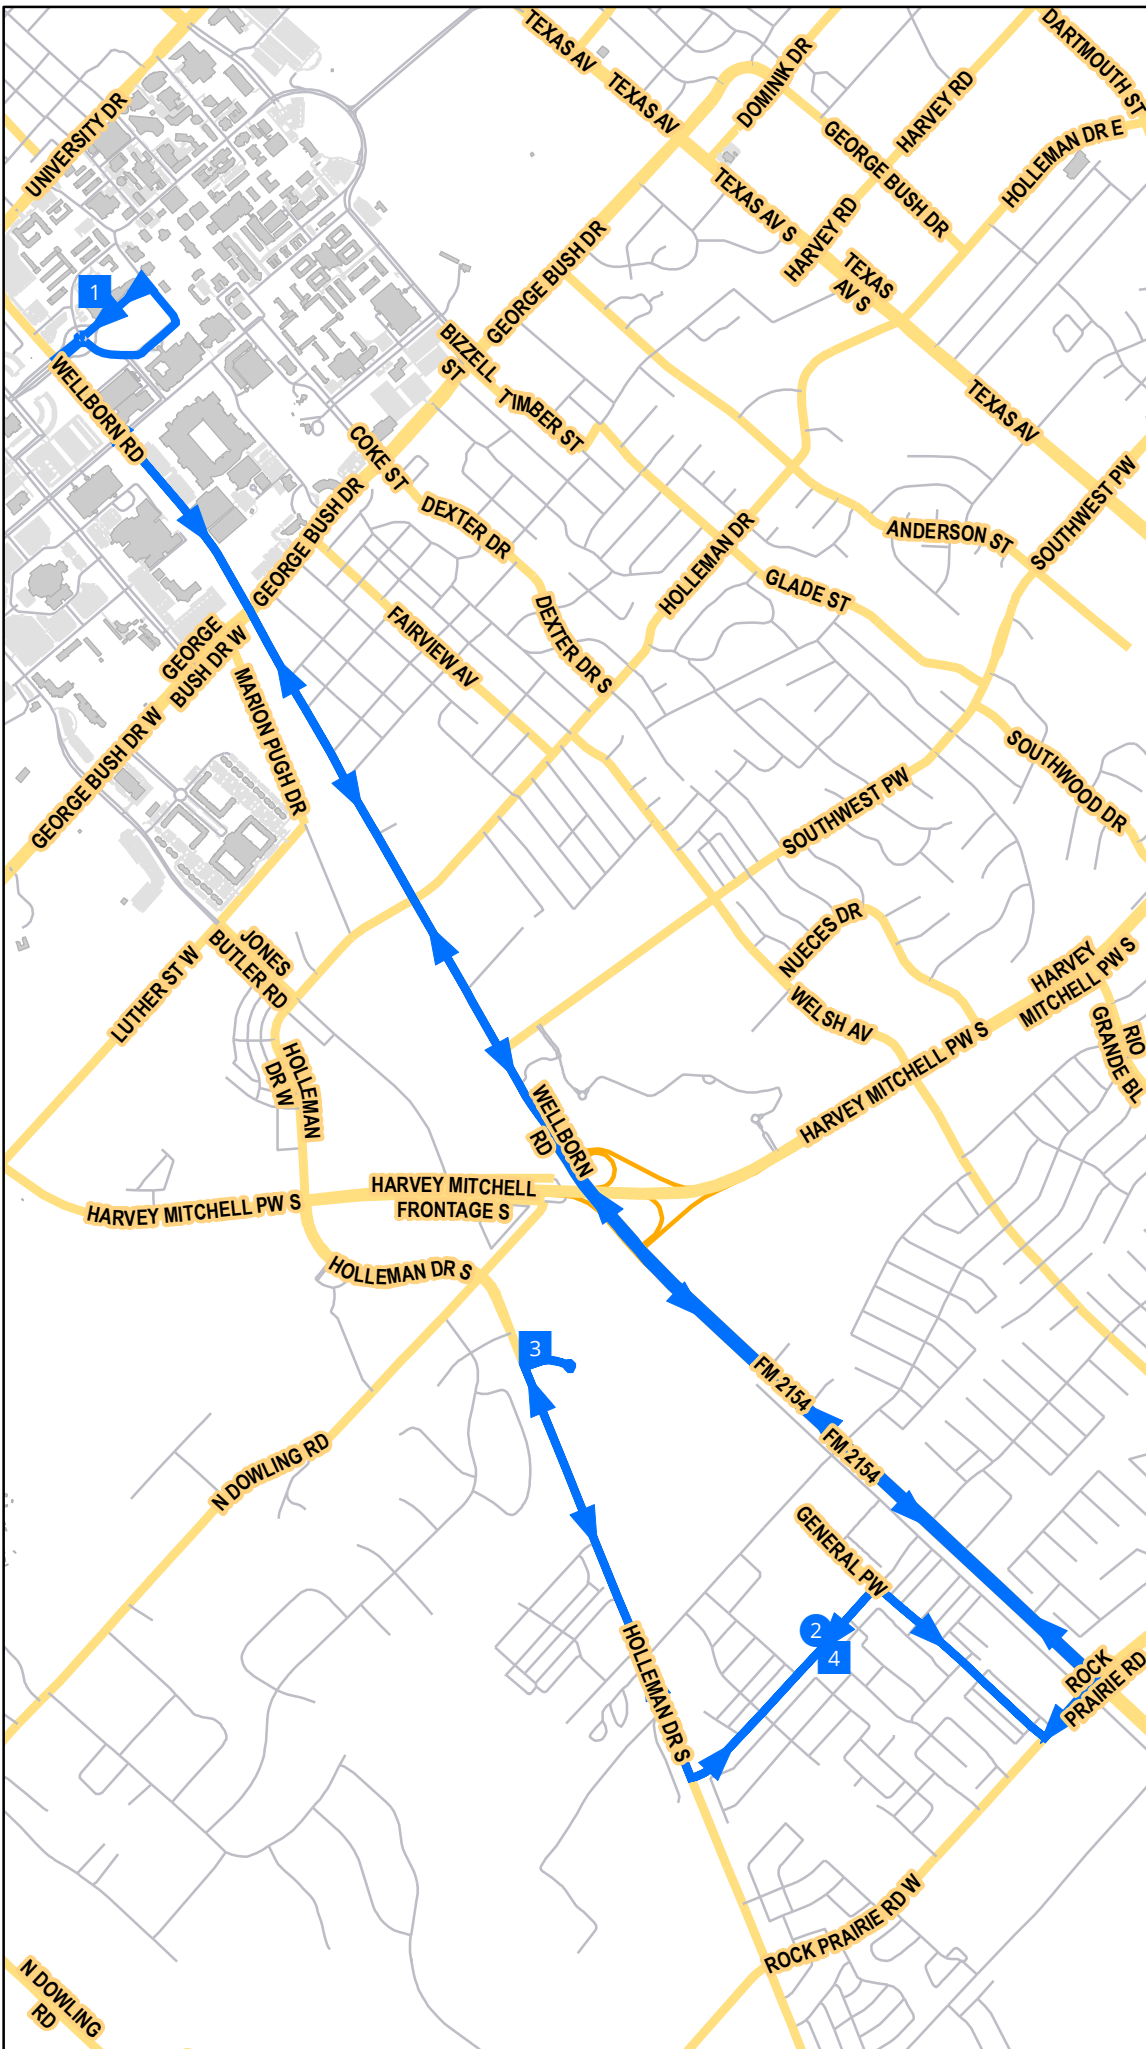

Route 40S Century Tree

1. Old Main
2. The Barracks
3. Aspen Heights
4. The Barracks

- Regular Bus Stops
- Bus Stops with specific leave times