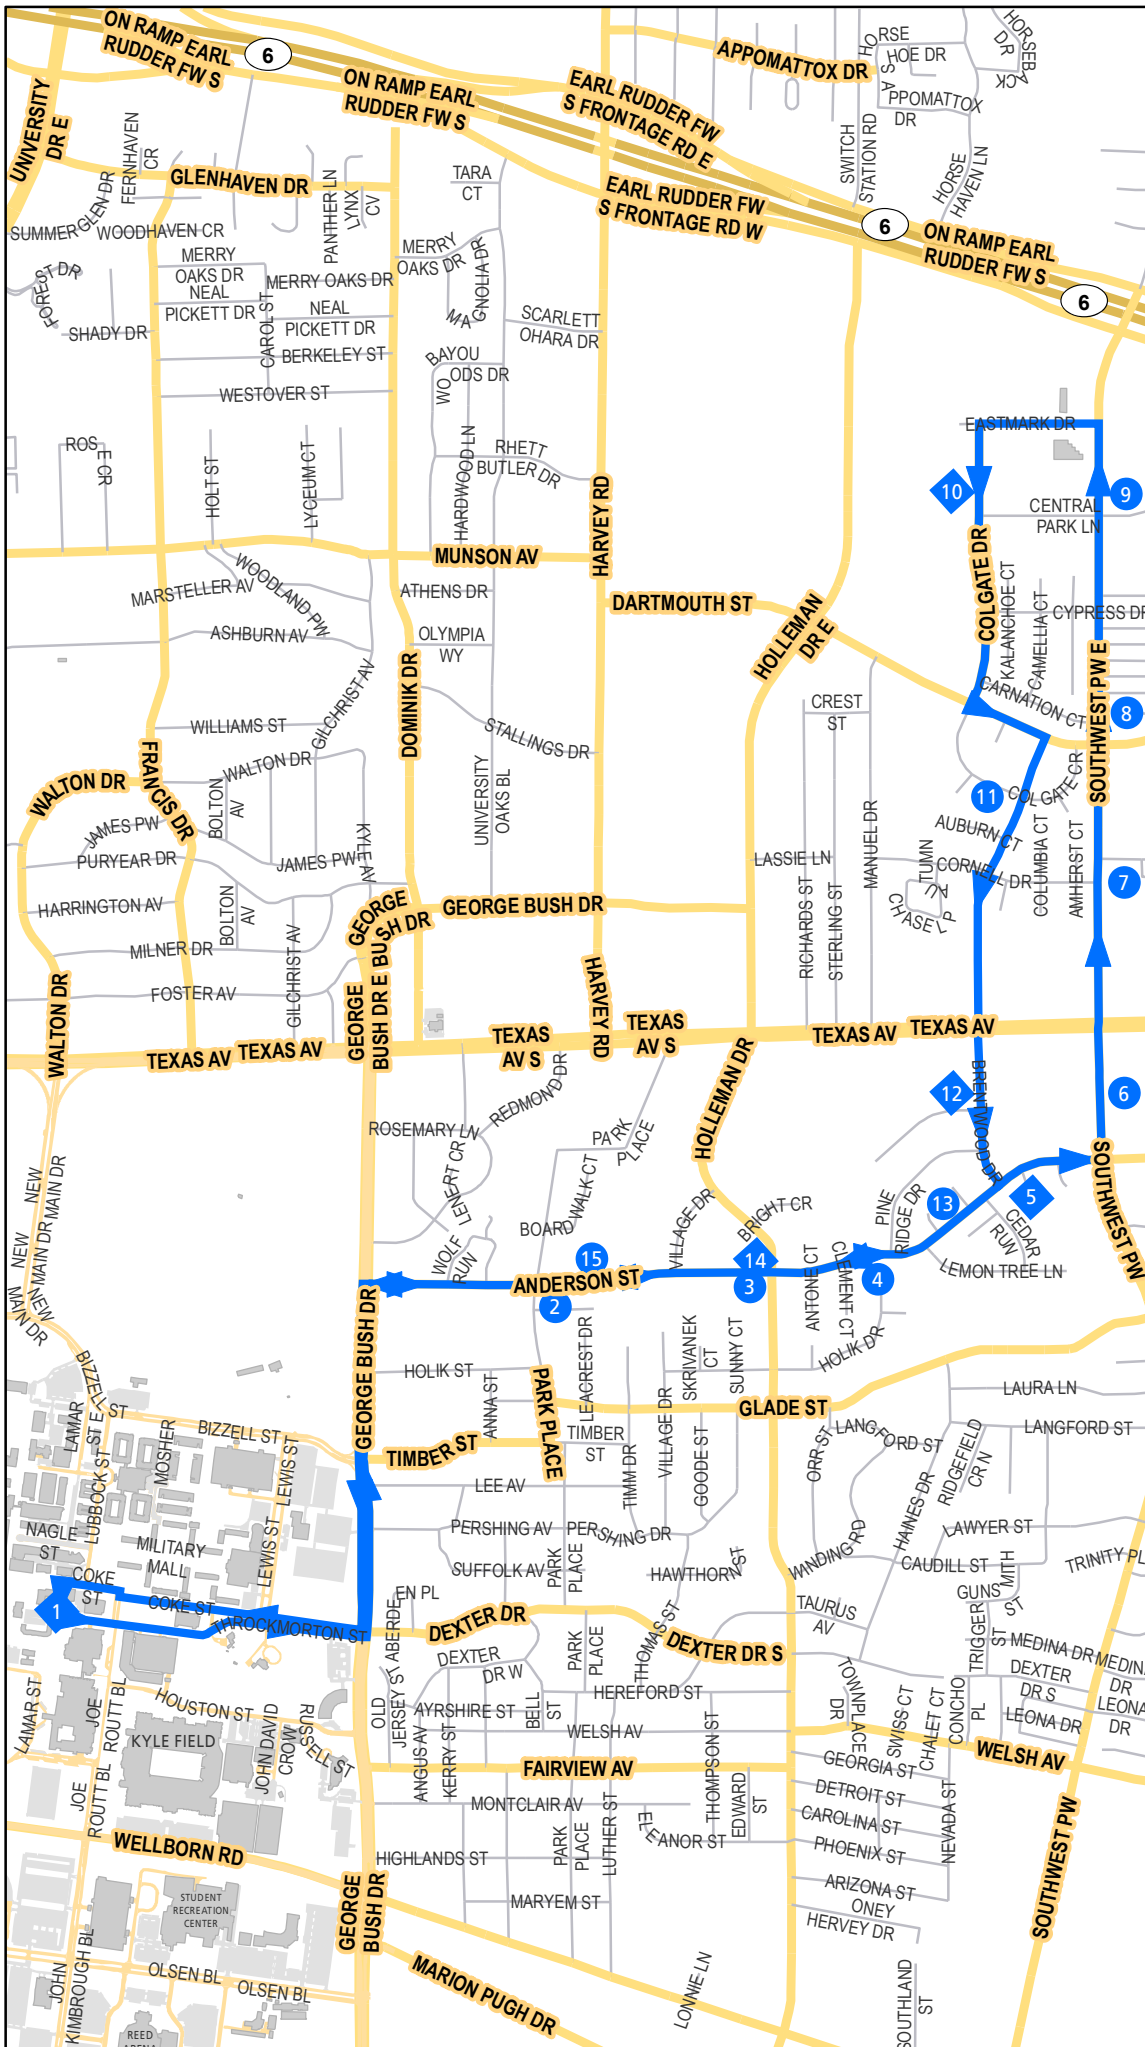

Route 26

Rudder

1. Trigon
2. Scandia
3. Lexington
4. Lemon Tree
5. Brentwood
6. Arbor Square
7. Cornell
8. Dartmouth
9. Central Park Ln
10. The Trails
11. Colgate Cir
12. Redstone
13. Alpine Cir
14. Lexington
15. Scandia

- Regular Bus Stops
- Bus Stops with specific leave times