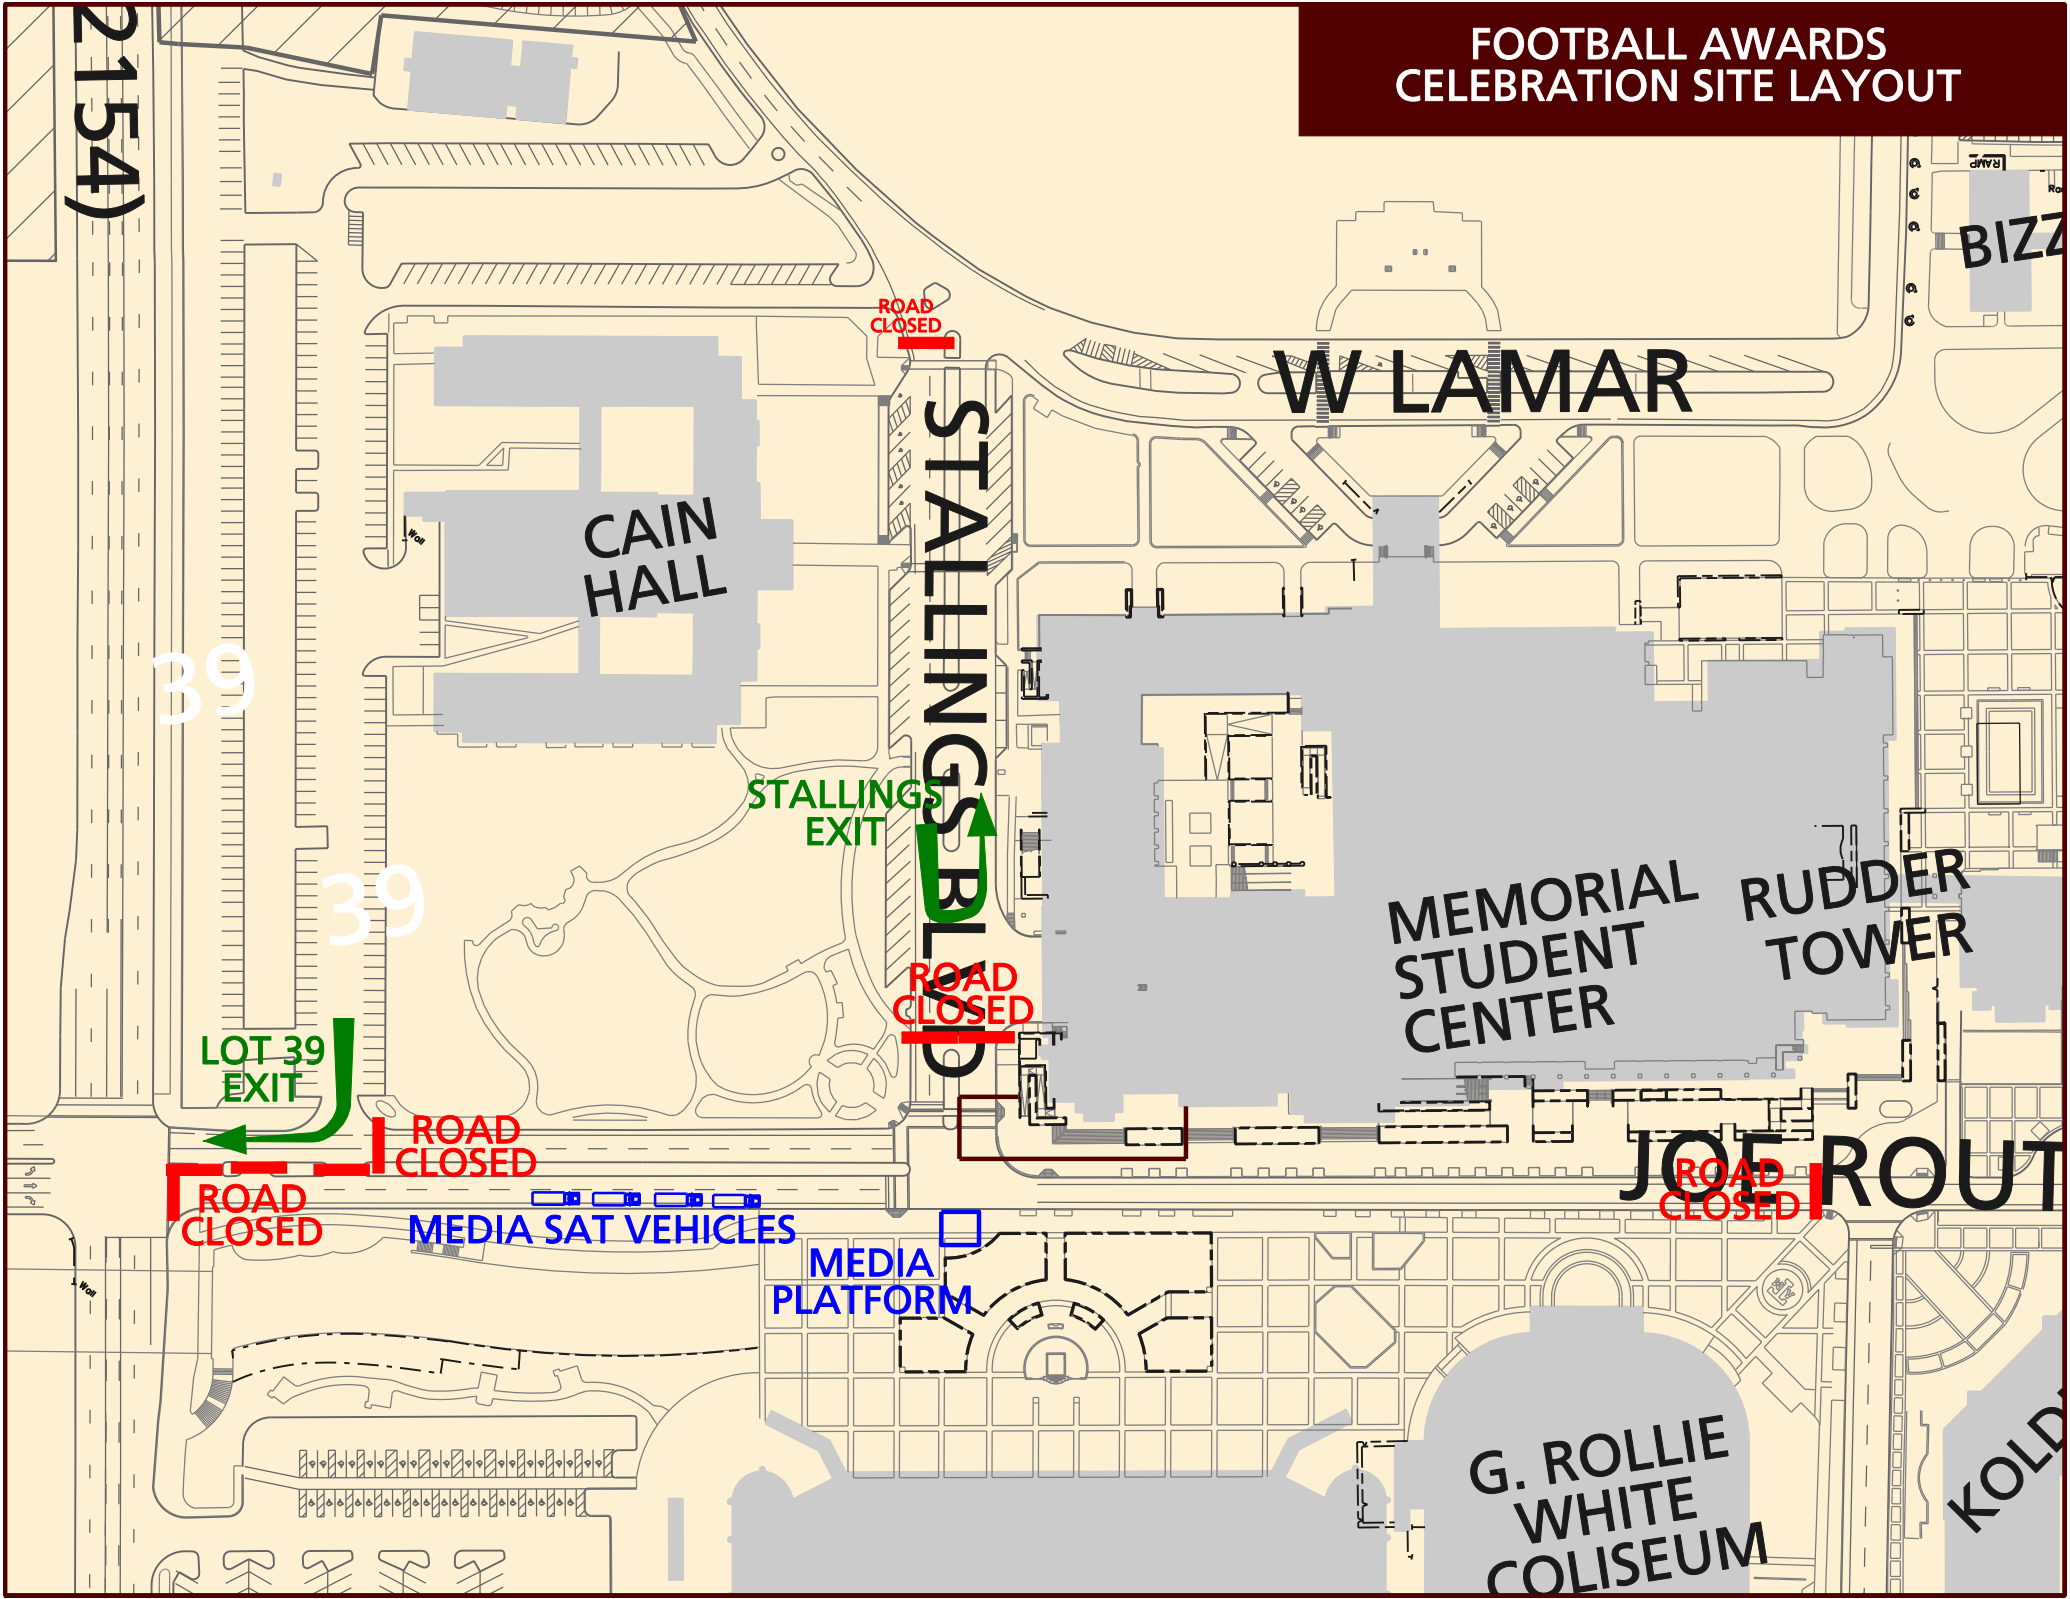

FOOTBALL AWARDS CELEBRATION SITE LAYOUT

2154)

39

39

LOT 39
EXIT

CAIN
HALL

ROAD
CLOSED

STALLINGS
BLVD

STALLINGS
EXIT

ROAD
CLOSED

W LAMAR

MEMORIAL
STUDENT
CENTER

RUDDER
TOWER

ROAD
CLOSED

ROAD
CLOSED

MEDIA SAT
VEHICLES

MEDIA
PLATFORM

ROAD
CLOSED

JOE ROUT

G. ROLLIE
WHITE
COLISEUM

KOLD