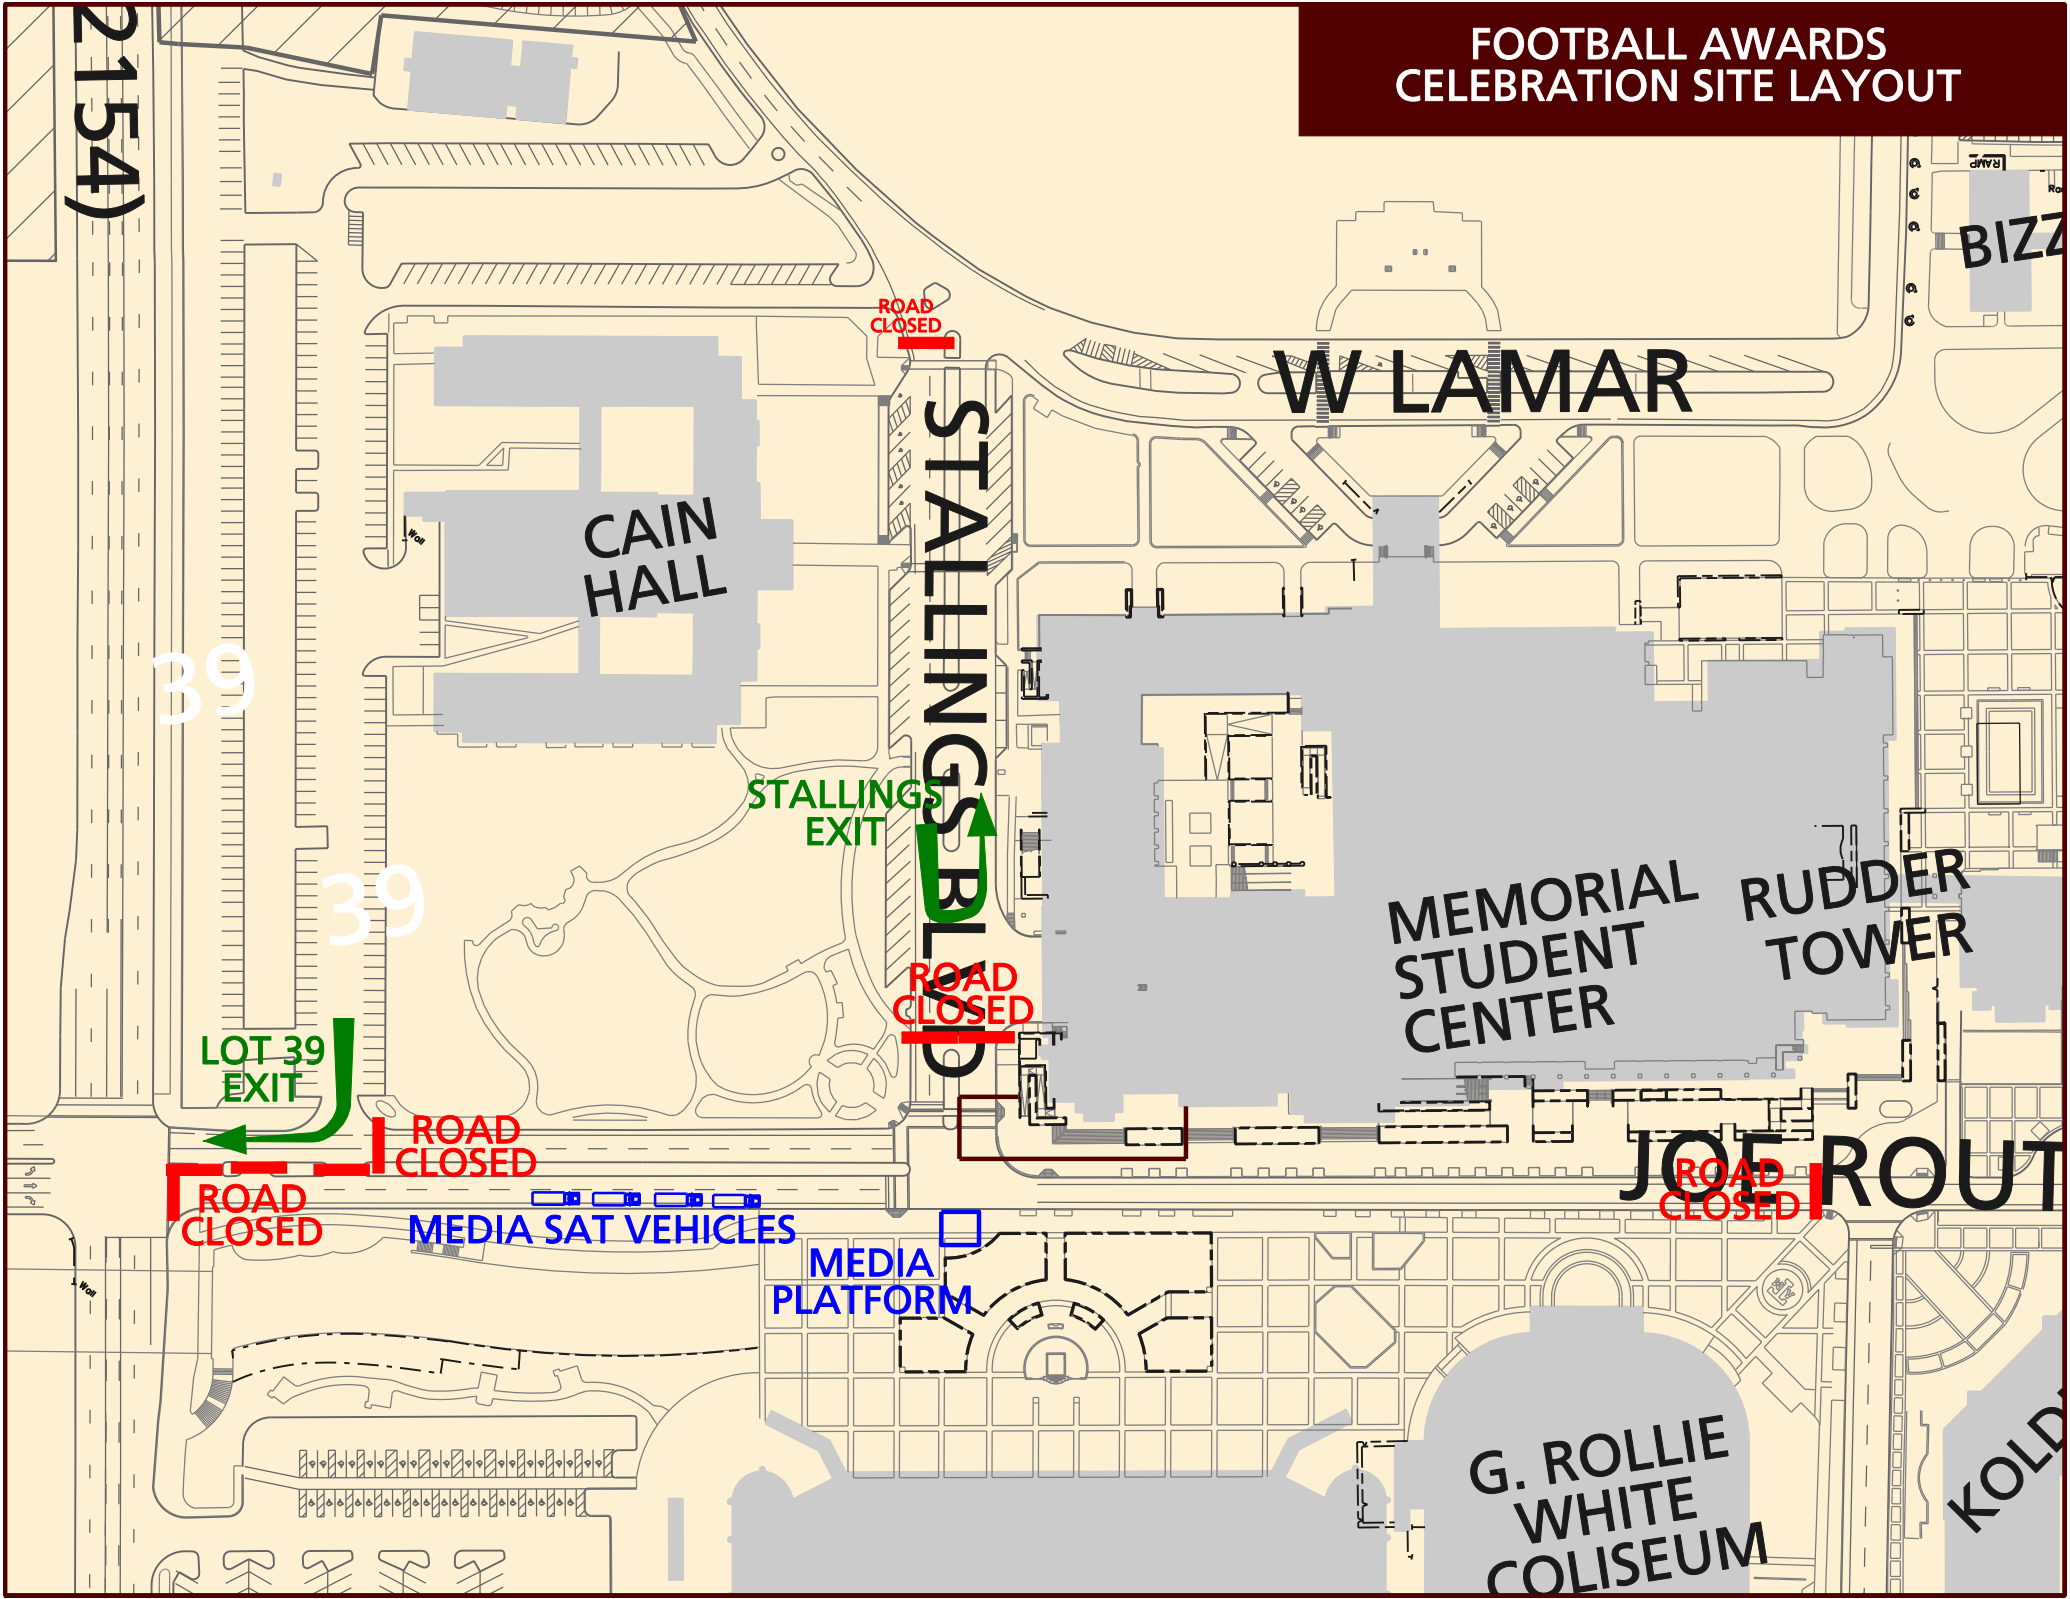

FOOTBALL AWARDS CELEBRATION SITE LAYOUT

2154)

39

39

LOT 39
EXIT

CAIN
HALL

ROAD
CLOSED

STALLINGS
BLVD

STALLINGS
EXIT

W LAMAR

BIZZ

ROAD
CLOSED

MEMORIAL
STUDENT
CENTER

RUDDER
TOWER

ROAD
CLOSED

ROAD
CLOSED

MEDIA SAT VEHICLES

MEDIA
PLATFORM

ROAD
CLOSED

JOE ROUT

G. ROLLIE
WHITE
COLISEUM

KOLD